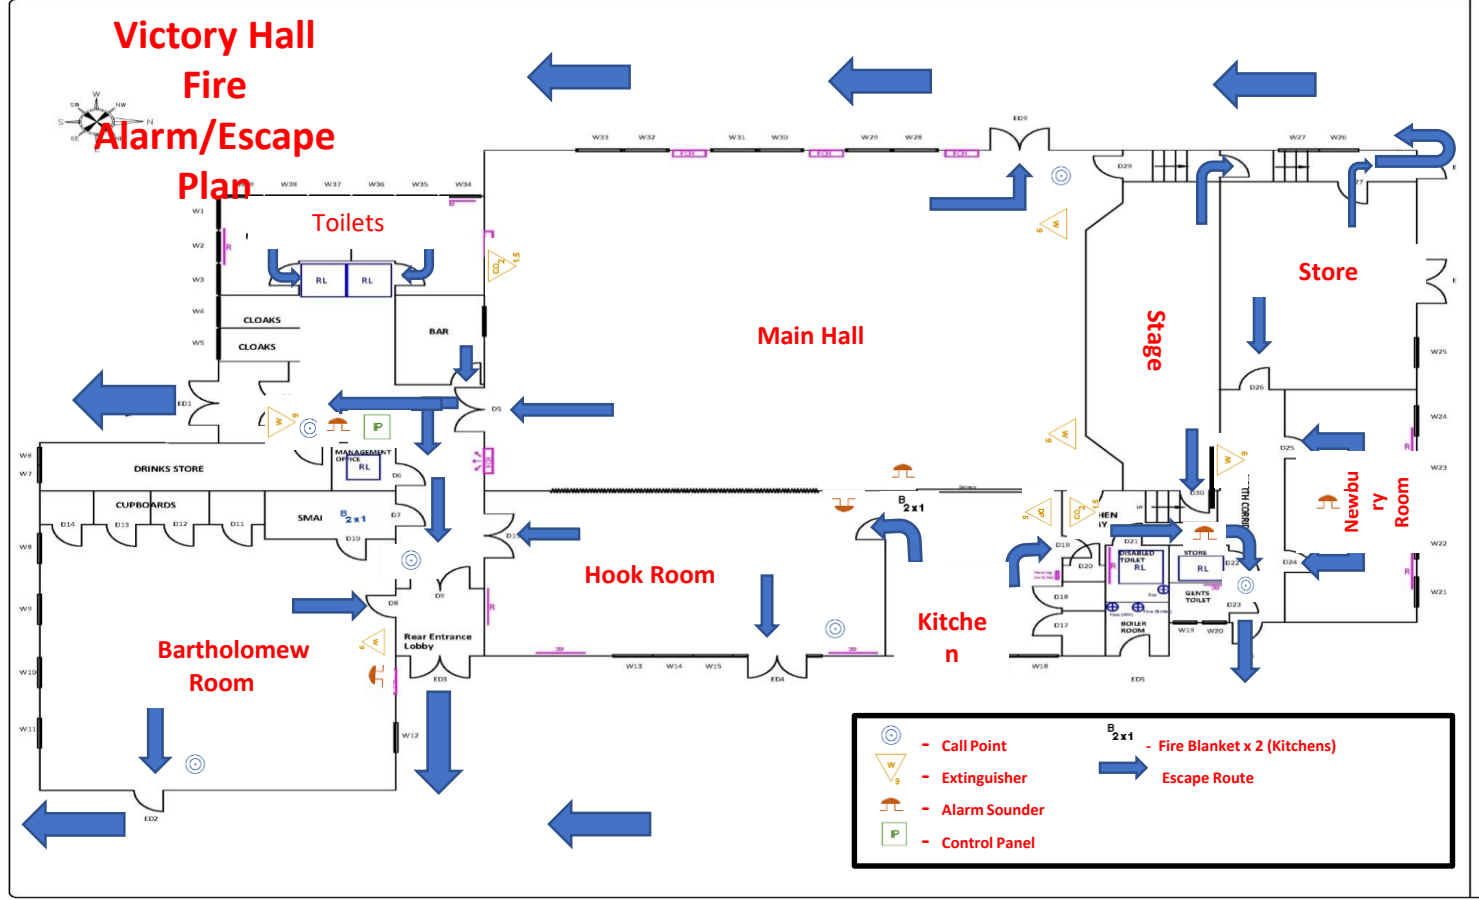

# Victory Hall Fire Alarm/Escape Plan

- Call Point
- Extinguisher
- Alarm Sounder
- Control Panel
- Fire Blanket x 2 (Kitchens)
- Escape Route