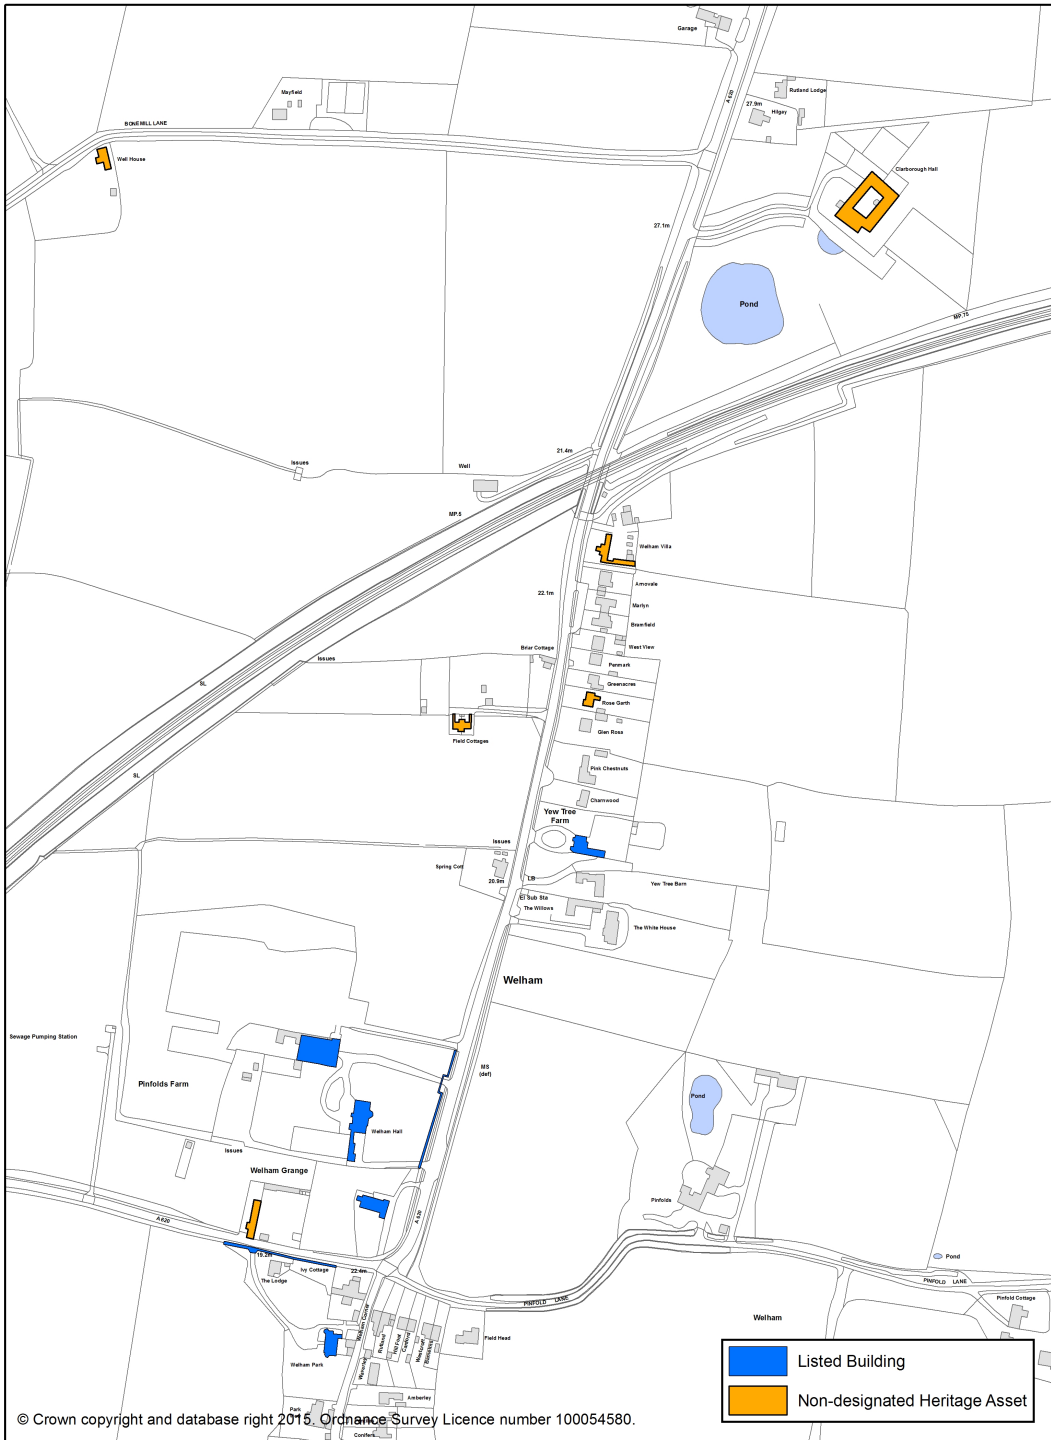

Clarborough & Welham

Neighbourhood Plan

Draft Plan 2015 – 2030

Pre-Submission Draft

Your village. your plan. your future

Table of Contents

Maps Only

Map 3: Housing Development in Clarborough 20 and 21C

Map 4: Heritage Assets Welham

Clarborough-Welham

Map 5: Clarborough Village showing development boundary and community assets

Map 6: Broad Gores Site