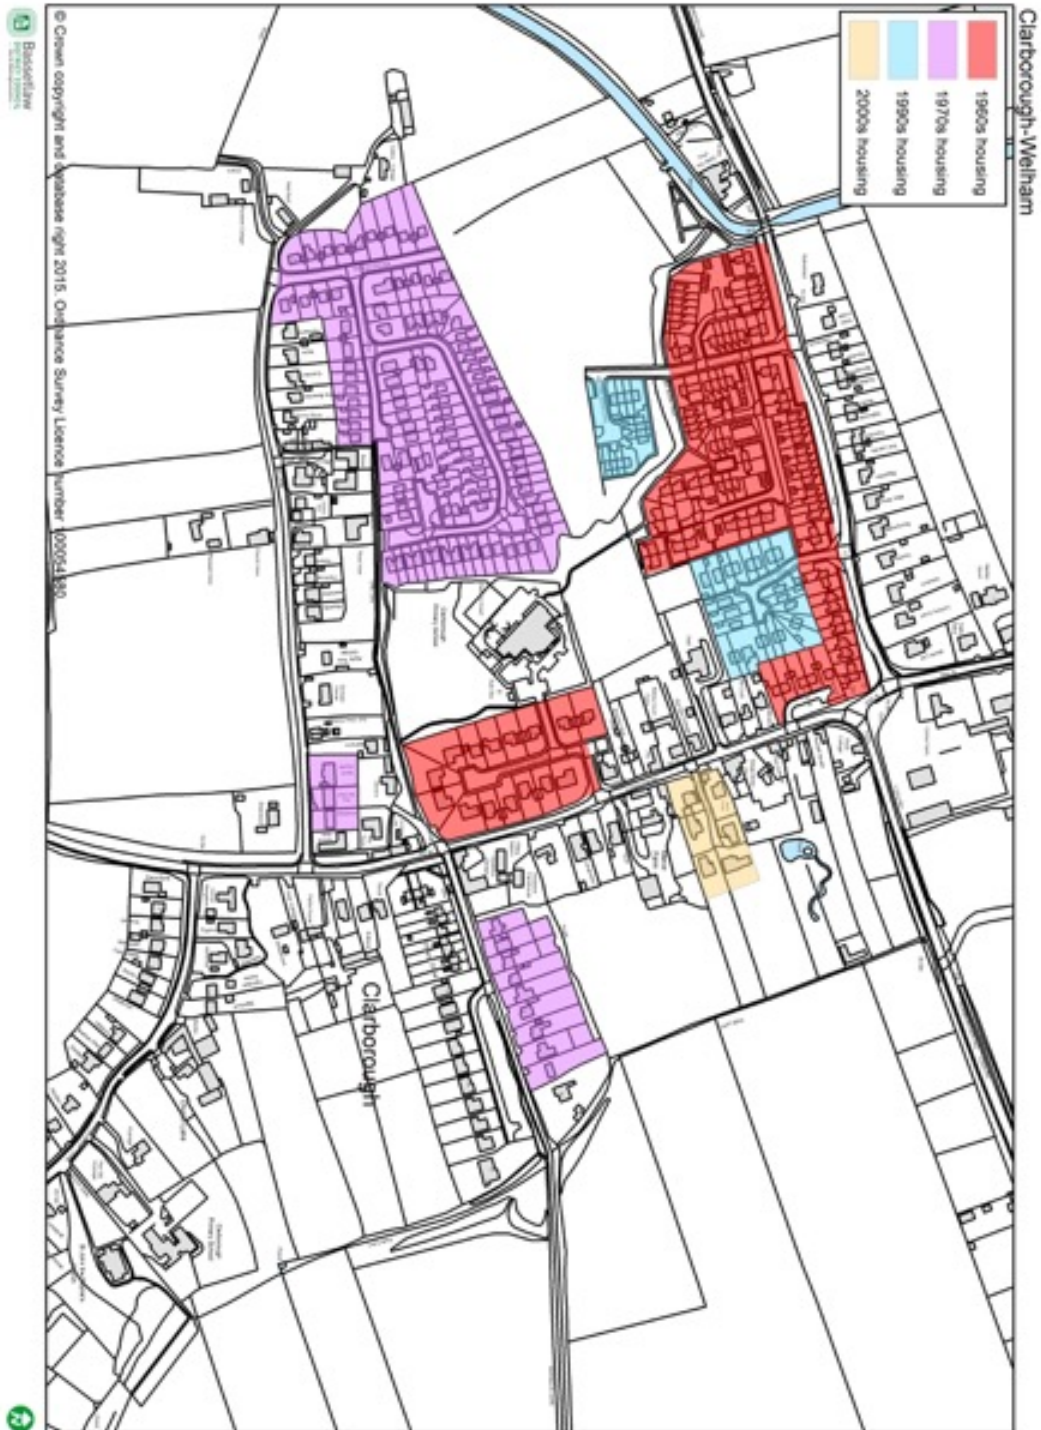

Clarborough & Welham

Neighbourhood Plan

Draft Plan 2015 – 2030

Pre-Submission Draft

Your village. your plan. your future

Table of Contents

Maps Only

Map 3: Housing Development in Clarborough 20 and 21C

Map 4: Heritage Assets Welham

Clarborough-Welham

Map 5: Clarborough Village showing development boundary and community assets

Map 6: Broad Gores Site