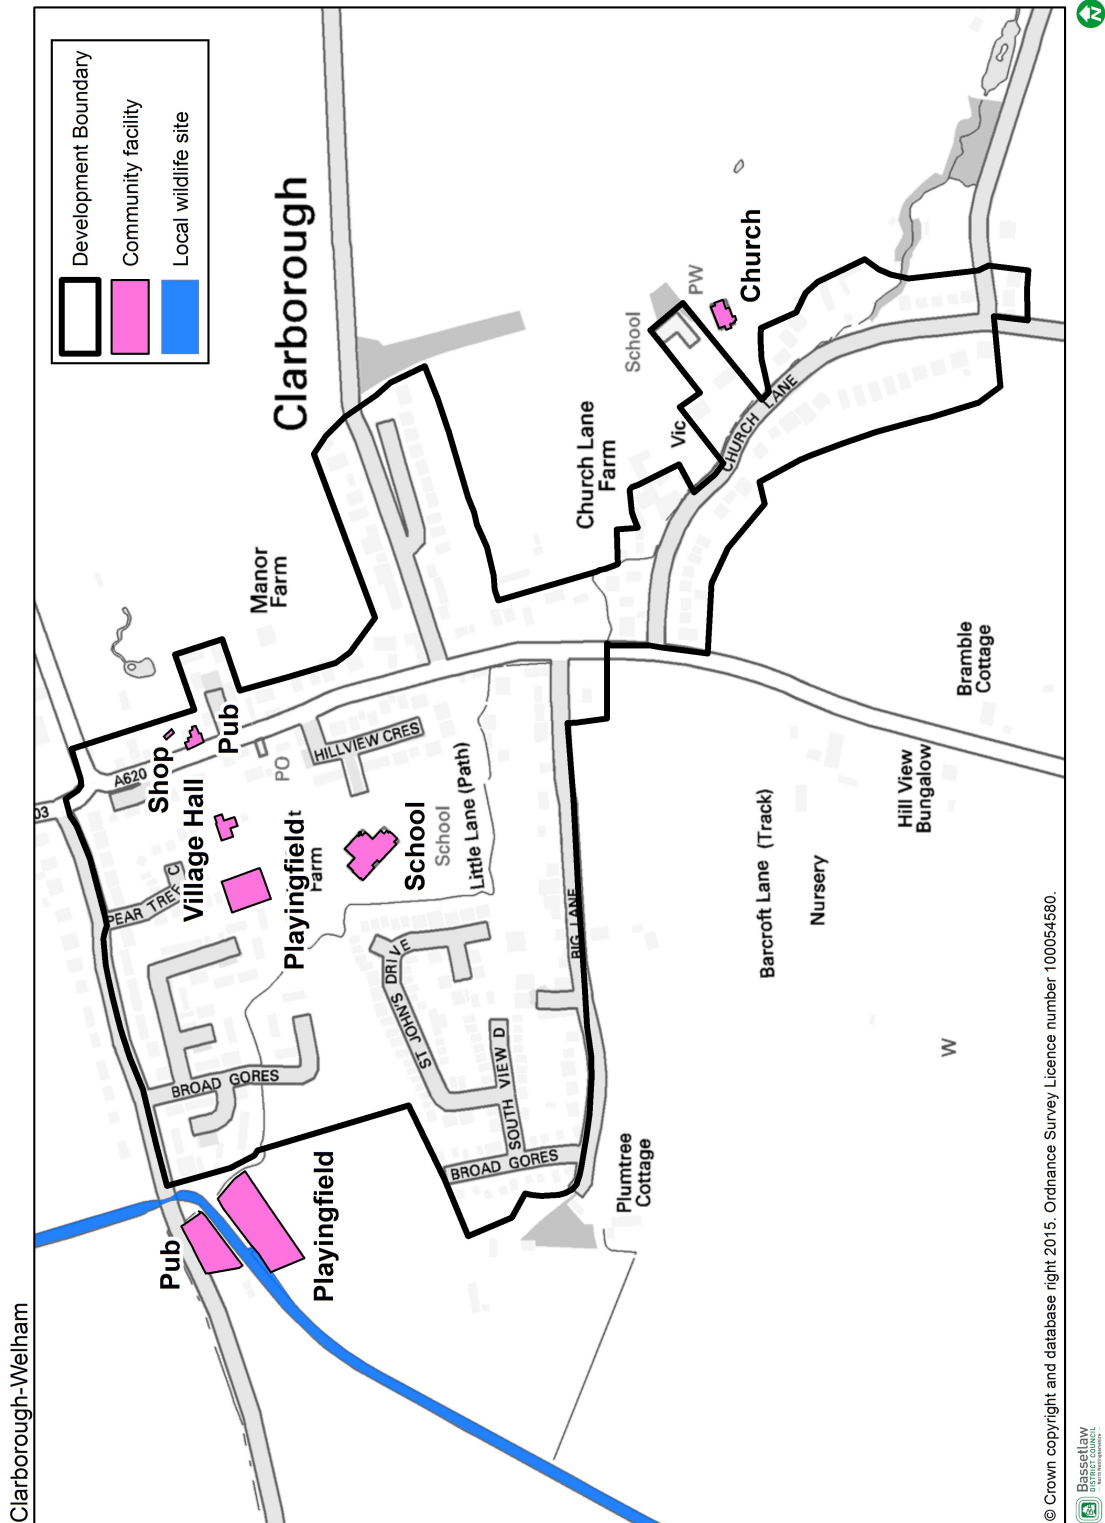

Clarborough & Welham

Neighbourhood Plan

Draft Plan 2015 – 2030

Pre-Submission Draft

Your village. your plan. your future

Table of Contents

Maps Only

Map 3: Housing Development in Clarborough 20 and 21C

Map 4: Heritage Assets Welham

Clarborough-Welham

Map 5: Clarborough Village showing development boundary and community assets

Map 6: Broad Gores Site