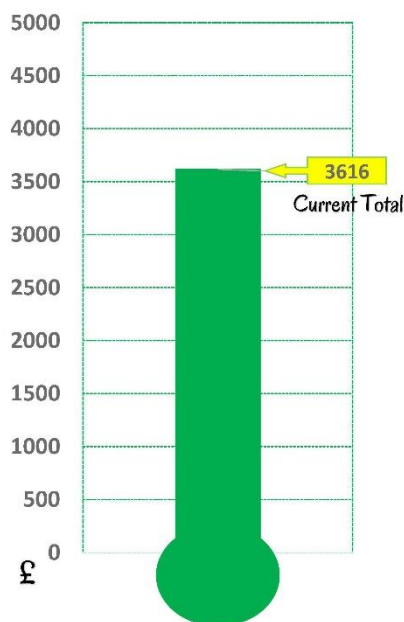

Donations to the Playground fund

Following some generous donations from residents and businesses we have now raised a total of £3616 towards the Playground fund.

We continue to try and raise funds for the Playground and still need support from the community. If you would like to donate towards the Playground fund, have any fund raising ideas or any business contacts who may be interested in sponsoring the playground, please contact us

We have to raise £5000 before 30th April 2016 as our contribution to the Playground bid

Funds raised as at: 27th February 2016