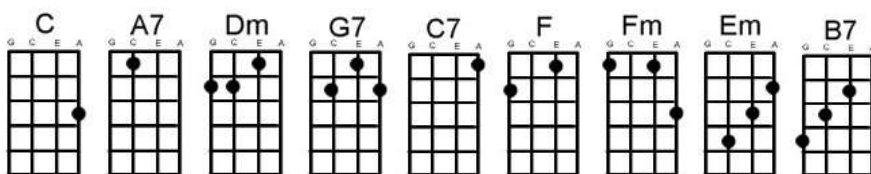

If you [C] close the [A7] door the [Dm] night could last for [G7] ever
Leave the [C] wine glass [A7] out and [Dm] drink a toast to [G7] never
[C] Oh someday I know someone will [C7] look into my eyes
And say he[F]llo *(1xstrum)* you're my very special[Fm] *(1xstrum)* one
But if you [C] close the [A7] door I'd [Dm] never have to [G7] see the day a[C]gain

[Em] Dark party bars shiny [B7] Cadillac cars
And the [Em] people on [B7] subways and [Em] trains / [Ebm]
Looking [A7] grey in the rain as they stand disarrayed
Oh but [Dm] *(1xstrum)* people look well in the [G7] dark *(1xstrum)*

And if you [C] close the [A7] door the [Dm] night could last for [G7] ever
Leave the [C] sunshine [A7] out and [Dm] say hello to [G7] never
All the [C] people are dancing and they're [C7] having such fun
I [F] *(1xstrum)* wish it could happen to [Fm] *(1xstrum)* me,
Cause if you [C] close the [A7] door I'd [Dm] never have to [G7] see the day a[C]gain

Go back and repeat from then sing through to the end

I'd [Dm] never have to [G7] see the day a[C]gain [A7] *(1xstrum)*
I'd [Dm] never have to [G7] see the day a[C]gain [A7] *(1xstrum)* once more
I'd [Dm] never have to [G7] see the day a[C]gain [G7] [C]

[Ebm]=0321 (slide Em down 1x fret)