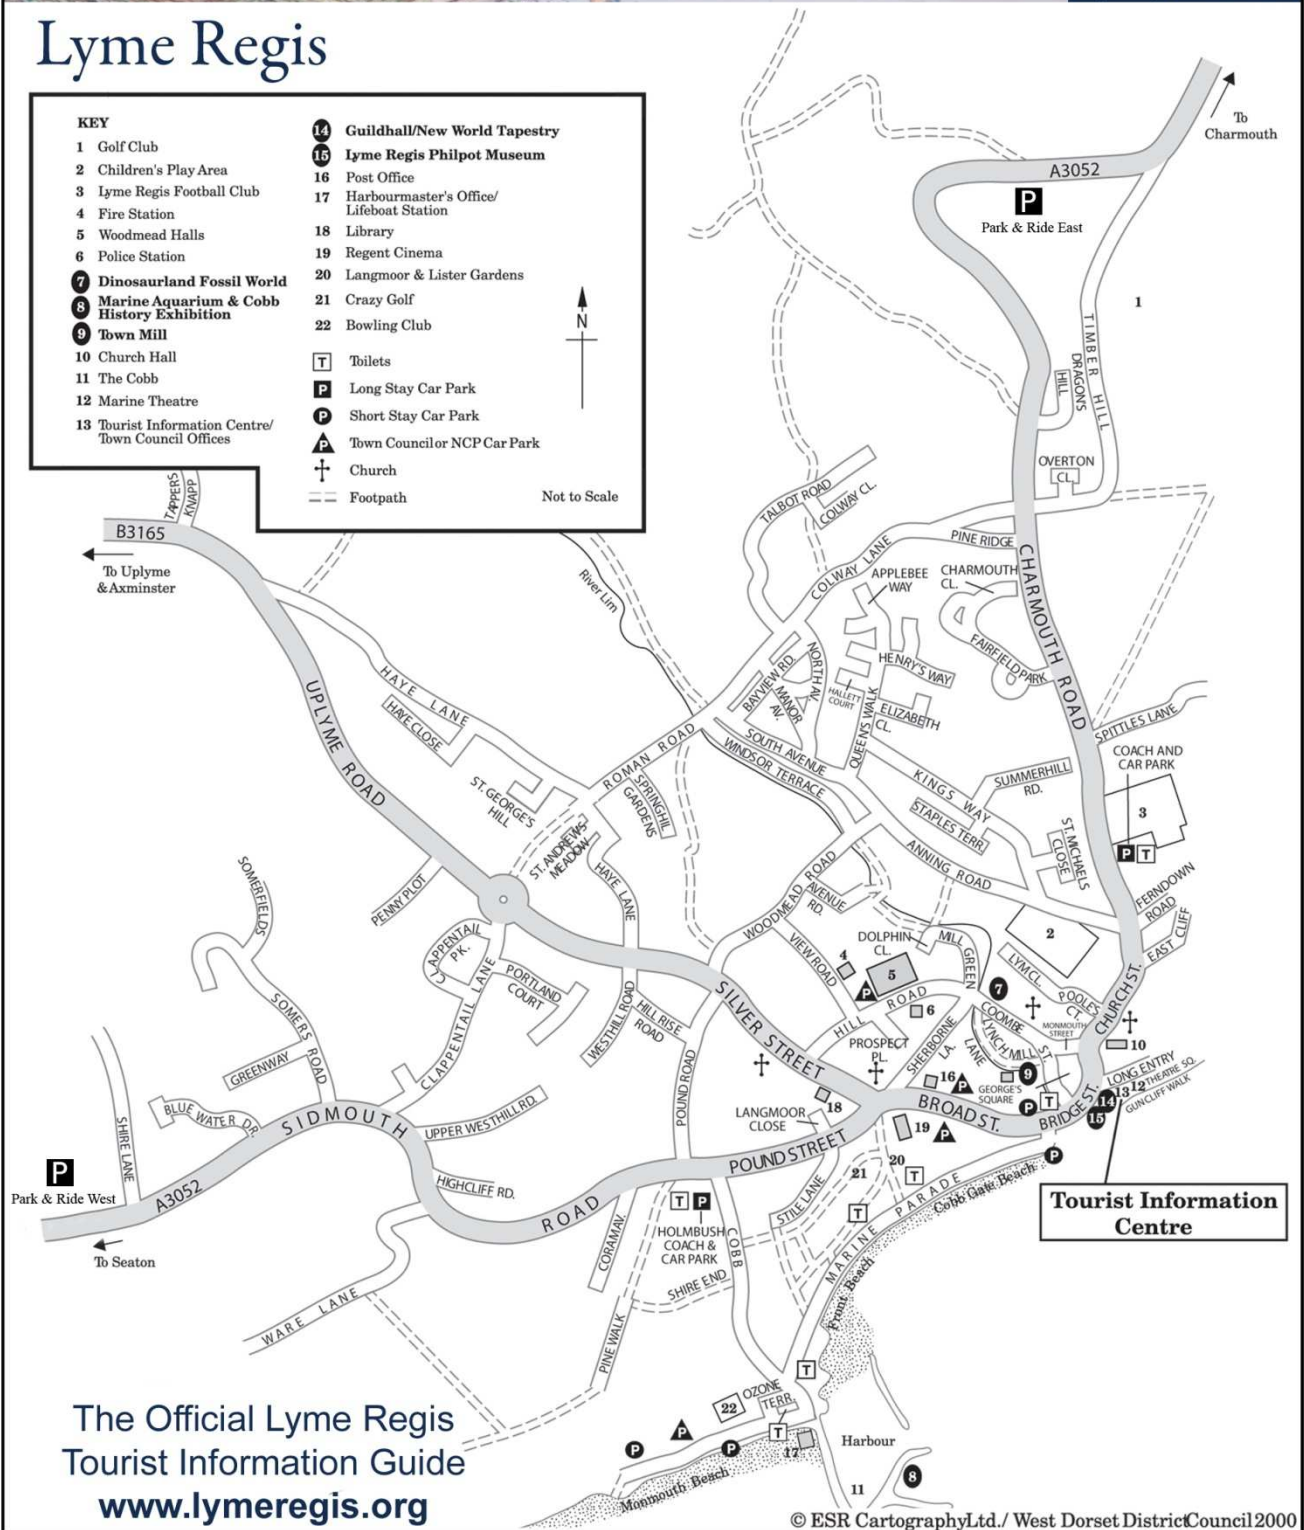

Photo Credit: Laurence Madill
© Lyme Regis Town Council 2009

The Official Lyme Regis
Tourist Information Guide
www.lymeregis.org