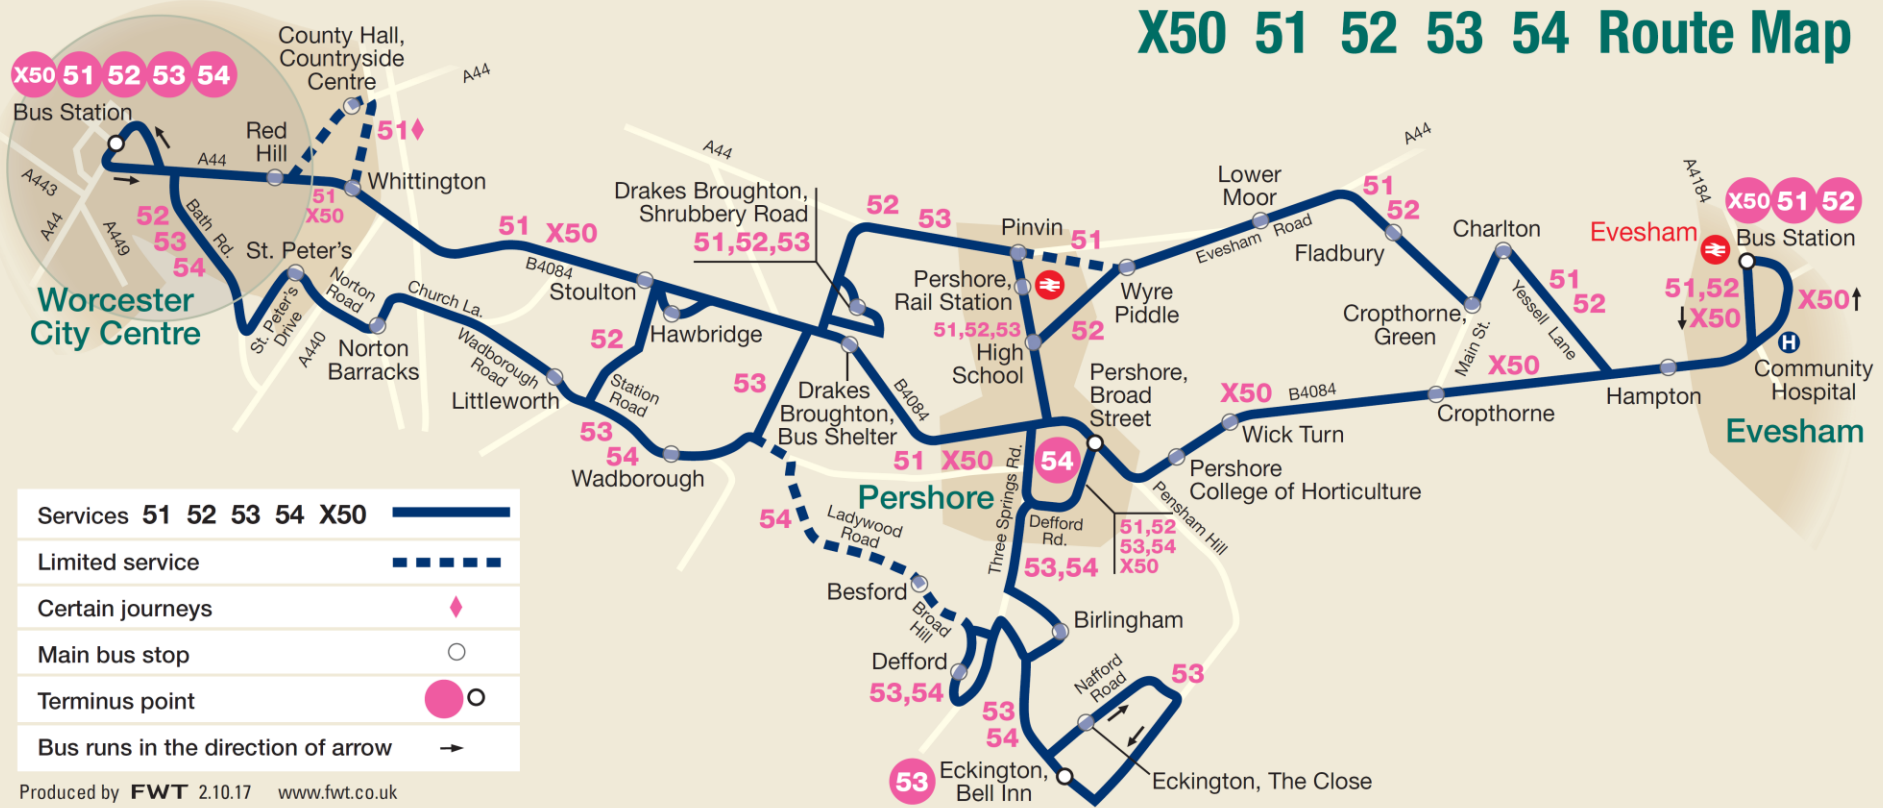

# X50 51 52 53 54 Route Map

Services 51 52 53 54 X50	
Limited service	
Certain journeys	
Main bus stop	
Terminus point	
Bus runs in the direction of arrow	