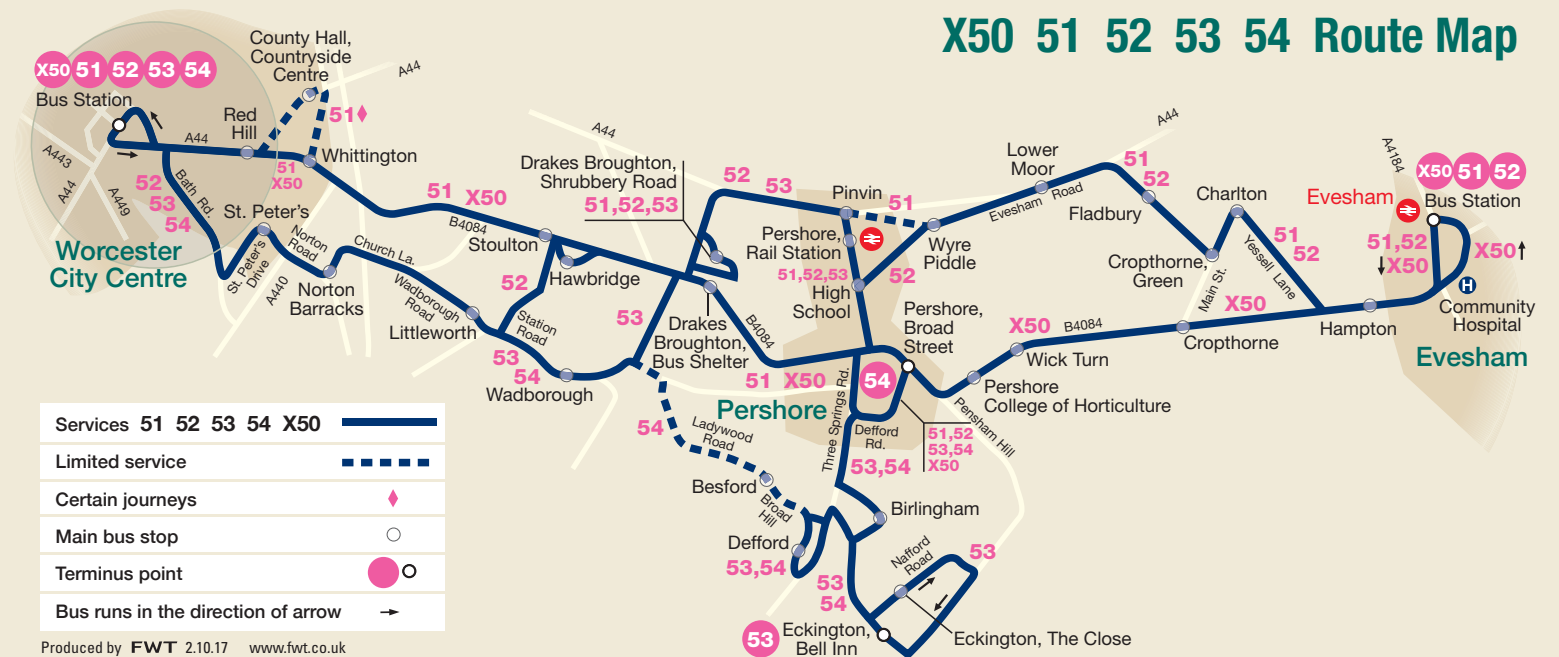

**Sch** Schooldays only  
**NSch** School holidays only

Please change to route X50 in Pershore for journeys to Evesham

For journeys marked school days or not school days, services will work to the Worcestershire school calendar. It is possible there may be alterations at the start/end of terms depending on school requirements.

There is no service on the 54 on Saturdays, Sundays or Bank Holidays except Good Friday.

### Service X50 Bus Stops

Service X50 runs 'Limited Stop' between Worcester Bus Station and Red Hill Top as follows:  
 Worcester Bus Station, Cathedral Square (from Worcester), St Nicholas Street (to Worcester), City Walls Road (to Worcester), Sebright Avenue, Red Hill Top, then all bus stops to Evesham Bus Station.

## X50 51 52 53 54 Route Map