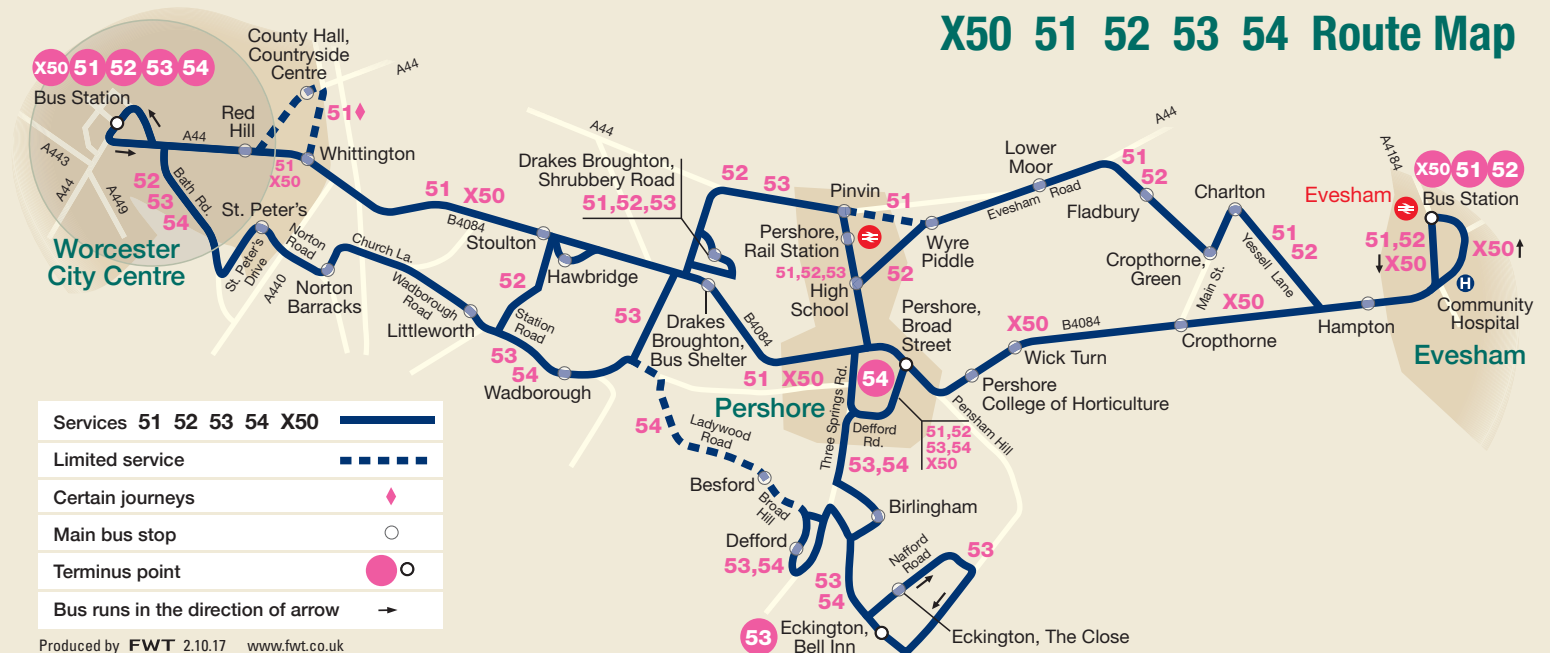

## To Birlingham from Pershore & Worcester

53 54

From Pershore (Broad Street)			From Worcester (Bus Station)		
<b>Monday to Friday</b>					
0705	54		0725	54	Sch
1038	53		0950	53	
1238	53		1150	53	
1438	53		1350	53	
1543	54	Sch	1620	54	
			1720	54	

From Pershore (Broad Street)		From Worcester (Bus Station)	
<b>Saturday</b>			
1038	53	0950	53
1238	53	1150	53
1438	53	1350	53
1638	53	1550	53

Saturdays			
X50	X50	X50	X50
1005	1205	1405	1605
1023	1223	1423	1623
<b>Change Buses</b>			
53	53	53	53
1038	1238	1438	1638
1044	1244	1444	1644

### Service X50 Bus Stops

Service X50 runs 'Limited Stop' between Worcester Bus Station and Red Hill Top as follows:  
 Worcester Bus Station, Cathedral Square (from Worcester), St Nicholas Street (to Worcester), City Walls Road (to Worcester), Sebright Avenue, Red Hill Top, then all bus stops to Evesham Bus Station.