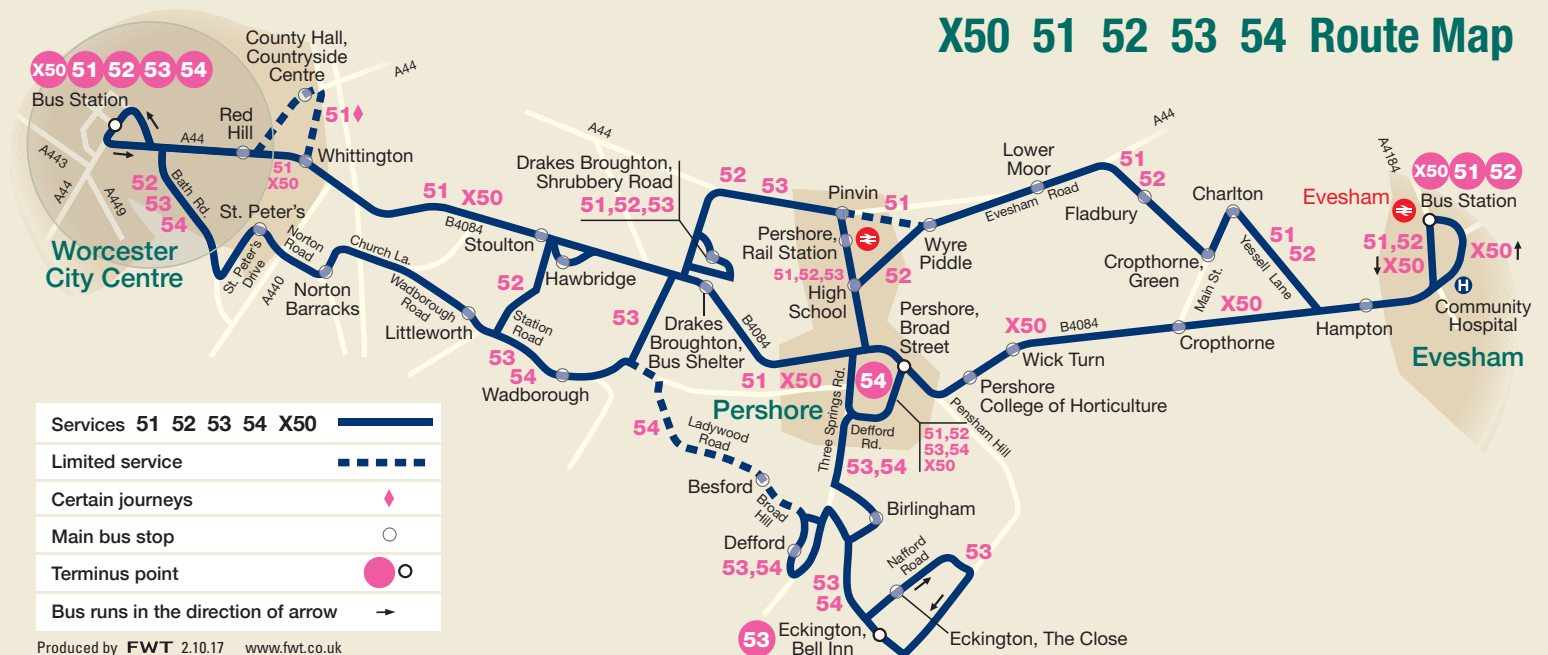

From Pershore (Broad Street)		From Worcester (Bus Station)	
Saturday			
1038	53	0950	53
1238	53	1150	53
1438	53	1350	53
1638	53	1550	53

Connections from Defford to Evesham

53 54 X50

Mondays to Fridays						
	Service Number	53	53	53	54	54
Defford, Church	dep	0917	1117	1317	1701	1801
Pershore, Broad Street Post Box	arr	0930	1130	1330	1722	1822
Change Buses						
	Service Number	X50	X50	X50	X50	X50
Pershore, Broad Street Post Box	dep	0936	1136	1336	1740	1834
Evesham Bus Station	arr	0958	1158	1358	1803	1854

Saturdays				
	53	53	53	53
	0917	1117	1317	1517
	0930	1130	1330	1530
Change Buses				
	X50	X50	X50	X50
	0936	1136	1336	1536
	0958	1158	1358	1558

Connections from Evesham to Defford

X50 53 54

Mondays to Fridays						
	Service Number	X50	X50	X50	X50	Sch
Evesham Bus Station	dep	0640	1005	1205	1405	1505
Pershore, Broad Street, Royal Arcade	arr	0654	1023	1223	1423	1523
Change Buses						
	Service Number	54	53	53	53	54
Pershore, Broad Street, Royal Arcade	dep	0705	1038	1238	1438	1543
Defford, Church	arr	0724	1050	1250	1450	1602

Saturdays				
	X50	X50	X50	X50
	1005	1205	1405	1605
	1023	1223	1423	1623
Change Buses				
	53	53	53	53
	1038	1238	1438	1638
	1050	1250	1450	1650

your details

To redeem this voucher please fill in your details below and hand to the driver.

name:

.....
.....

postcode:

.....
.....

We are asking for this information so we can see how our services are being used. We will not use it to contact you or pass it onto any third party.

VOUCHER

Service X50 Bus Stops

Service X50 runs 'Limited Stop' between Worcester Bus Station and Red Hill Top as follows:
Worcester Bus Station, Cathedral Square (from Worcester), St Nicholas Street (to Worcester), City Walls Road (to Worcester), Sebright Avenue, Red Hill Top, then all bus stops to Evesham Bus Station.