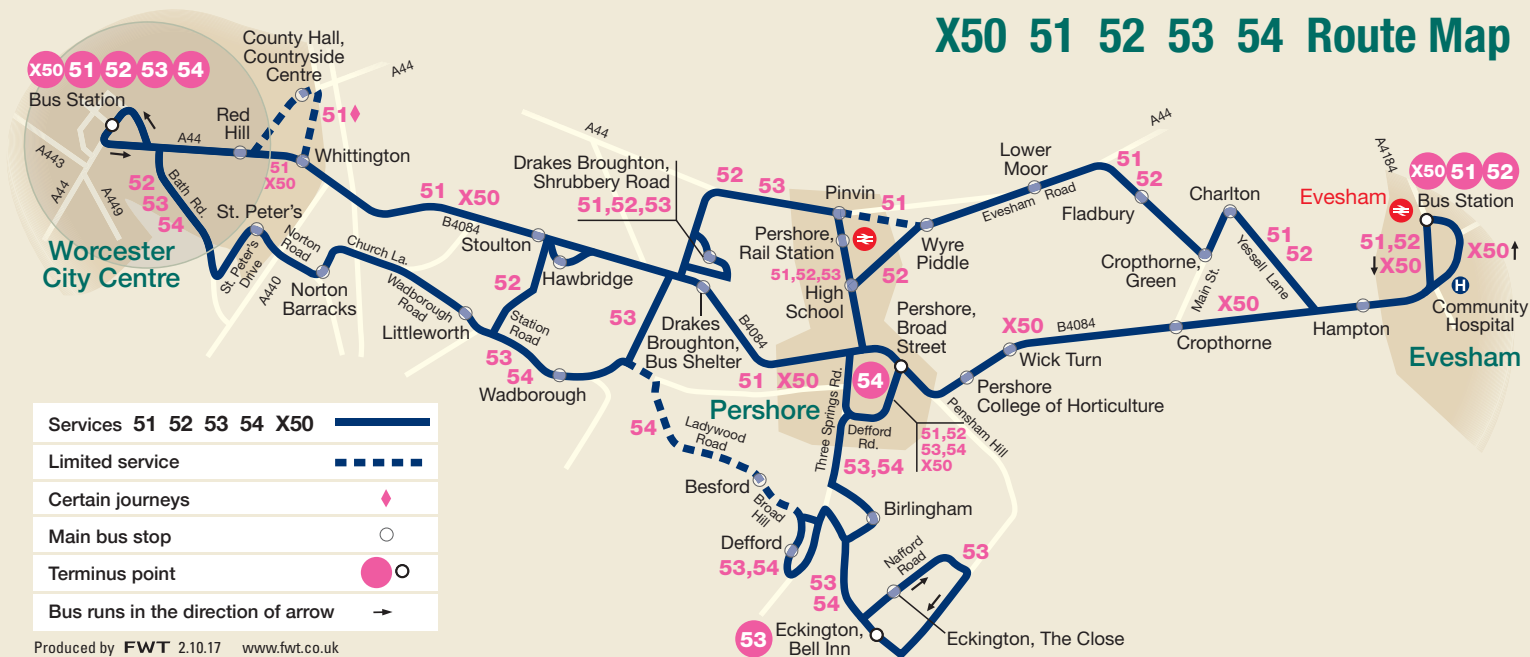

To Pershore				To Worcester			
Saturday							
0910	53		0910	53			
1110	53		1110	53			
1310	53		1310	53			
1510	53		1510	53			

Sch Schooldays only
NSch School holidays only

Please change to route X50 in Pershore for journeys to Evesham

Saturdays			
53	53	53	53
0910	1110	1310	1510
0930	1130	1330	1530
Change Buses			
X50	X50	X50	X50
0936	1136	1336	1536
0958	1158	1358	1558

Connections from Evesham to Eckington

X50 53 54

Mondays to Fridays	Service Number	Sch				
		X50	X50	X50	X50	
Evesham Bus Station	dep	0640	1005	1205	1405	1505
Pershore, Broad Street, Royal Arcade	arr	0654	1023	1223	1423	1523
Change Buses						
	Service Number	X50				
		54	53	53	53	
Pershore, Broad Street, Royal Arcade	dep	0705	1038	1238	1438	1543
Eckington, Bell Inn	arr	0718	1103	1303	1503	1556

Saturdays			
X50	X50	X50	X50
1005	1205	1405	1605
1023	1223	1423	1623
Change Buses			
53	53	53	53
1038	1238	1438	1638
1103	1303	1503	1703

your details

To redeem this voucher please fill in your details below and hand to the driver.

name:

postcode:

We are asking for this information so we can see how our services are being used. We will not use it to contact you or pass it onto any third party.

VOUCHER

Service X50 Bus Stops
 Service X50 runs 'Limited Stop' between Worcester Bus Station and Red Hill Top as follows:
 Worcester Bus Station, Cathedral Square (from Worcester), St Nicholas Street (to Worcester), City Walls Road (to Worcester), Sebright Avenue, Red Hill Top, then all bus stops to Evesham Bus Station.