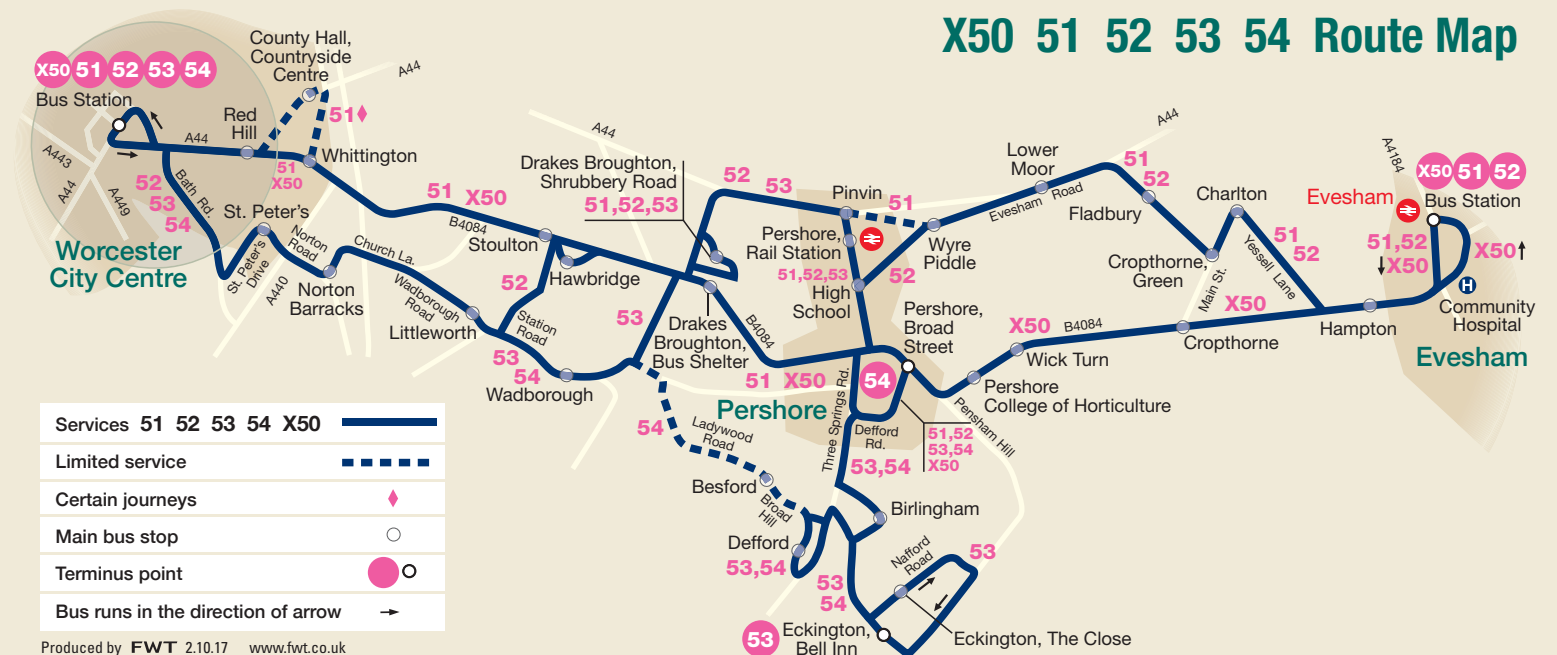

Wyvern
£20

Evesham Vale tickets valid between
51 Evesham & Allesborough Hill
52 Evesham Bus Station & Pinvin Crossroads

From Fladbury (School) to Pershore, Evesham & Worcester

51 52

To Pershore			To Evesham			To Worcester		
Monday to Friday								
1021	52		0823	51	Sch	1021	52	
1221	52		0831	51	NSch	1221	52	
1421	52		0946	52		1421	52	
1615	51		1146	52		1615	51	
1621	52	NSch	1346	52		1621	52	NSch
1815	51		1546	52	NSch	1815	51	
			1736	51				
Saturday								
1021	52		0946	52		1021	52	
1221	52		1146	52		1221	52	
1421	52		1346	52		1421	52	
1621	52		1546	52		1621	52	
Journey time 15 minutes approx			15 minutes approx			55 minutes approx		

There is no service on the 50s on Bank Holidays or Sundays except Good Friday.

To Fladbury from Pershore, Evesham & Worcester

51 52

From Pershore (Broad Street)			From Evesham (Bus Station)			From Worcester (Bus Station)		
Monday to Friday								
0803	51	Sch	1008	52		0725	51	Sch
0814	51	NSch	1208	52		0740	51	NSch
0936	52		1408	52		1050	52	
1136	52		1600	51		1250	52	
1336	52		1608	52	NSch	1450	52	NSch
1536	52	NSch	1800	51		1635	51	
1718	51							
Saturday								
0936	52		1008	52		0852	52	
1136	52		1208	52		1050	52	
1336	52		1408	52		1250	52	
1536	52		1608	52		1450	52	
Journey time 10 minutes approx			15 minutes approx			55 minutes approx		

VOUCHER

Service X50 Bus Stops

Service X50 runs 'Limited Stop' between Worcester Bus Station and Red Hill Top as follows:
 Worcester Bus Station, Cathedral Square (from Worcester), St Nicholas Street (to Worcester), City Walls Road (to Worcester), Sebright Avenue, Red Hill Top, then all bus stops to Evesham Bus Station.

X50 51 52 53 54 Route Map