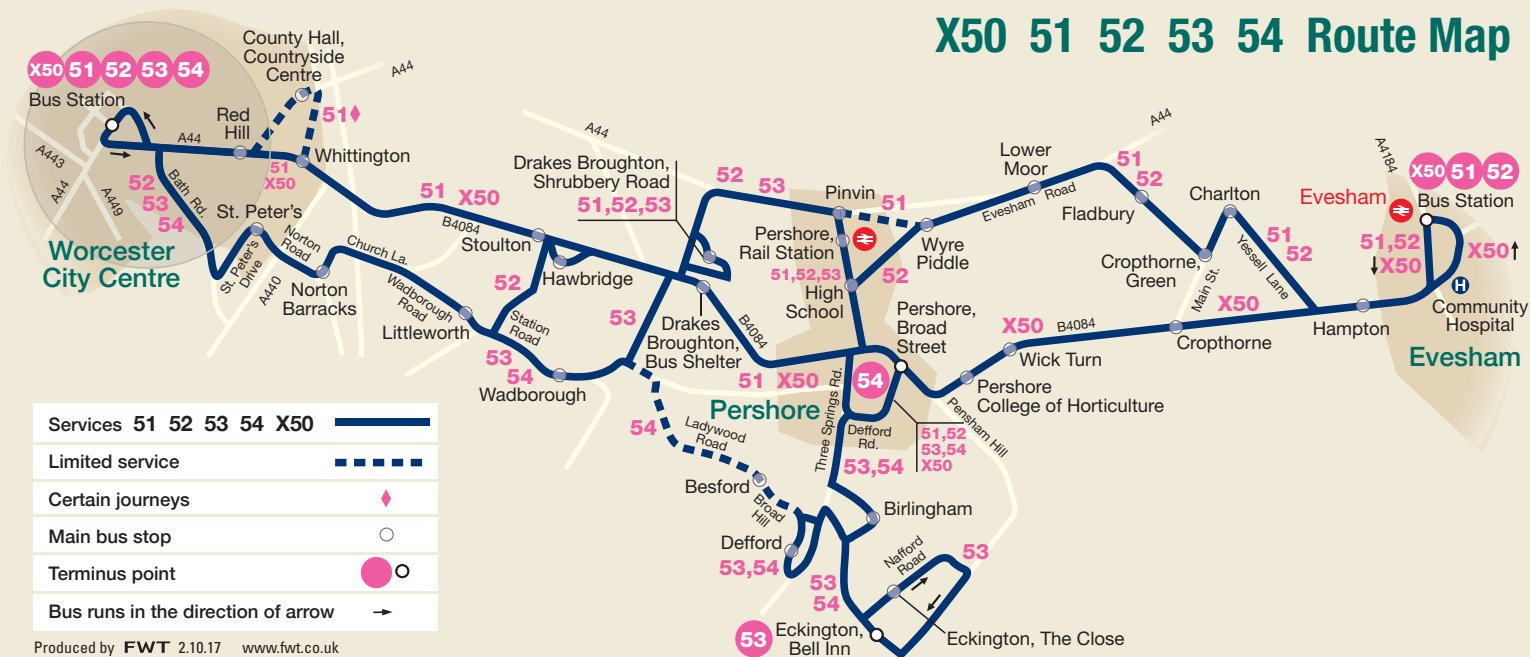

There is no service on the 50s on Bank Holidays or Sundays except Good Friday.

To Hampton from Pershore, Evesham & Worcester

X50 51 52

From Pershore (Broad St.)	From Evesham (Bus Stn.)	From Worcester (Bus Stn.)
Monday to Friday		
0714 X50	0640 X50	0650 X50
0803 51 Sch	0740 X50	0725 51 Sch
0814 51 NSch	0915 X50	0740 51 NSch
0936 X50	1005 X50	0910 X50
1036 X50	1008 52	1010 X50
1136 X50	1105 X50	1050 52
1236 X50	1205 X50	1110 X50
1336 X50	1208 52	1210 X50
1436 X50	1305 X50	1250 52
1521 X50 Sch	1405 X50	1310 X50
1536 X50 NSch	1408 52	1410 X50
1536 52 NSch	1505 X50	1450 52 NSch
1640 X50	1600 51	1455 X50 Sch
1718 51	1608 52 NSch	1510 X50 NSch
1740 X50	1710 X50	1610 X50
1834 X50	1800 51	1635 51
	1810 X50	1710 X50
	1900 X50	1810 X50

Journey time 15 minutes approx 6 minutes approx 45 minutes approx

From Pershore (Broad Street)	From Evesham (Bus Station)	From Worcester (Bus Station)
Saturday		
0836 X50	0905 X50	0810 X50
0936 X50	1005 X50	0852 52
1036 X50	1008 52	0910 X50
1136 X50	1105 X50	1010 X50
1236 X50	1205 X50	1050 52
1336 X50	1208 52	1110 X50
1436 X50	1305 X50	1210 X50
1536 X50	1405 X50	1250 52
1636 X50	1408 52	1310 X50
1736 X50	1505 X50	1410 X50
	1605 X50	1450 52
	1608 52	1510 X50
	1705 X50	1610 X50
	1805 X50	1710 X50

Service 52 departs at the same time

15 minutes approx 6 minutes approx 45 minutes approx

your details

To redeem this voucher please fill in your details below and hand to the driver.

name:

postcode:

We are asking for this information so we can see how our services are being used. We will not use it to contact you or pass it onto any third party.

VOUCHER

Service X50 Bus Stops

Service X50 runs 'Limited Stop' between Worcester Bus Station and Red Hill Top as follows:
 Worcester Bus Station, Cathedral Square (from Worcester), St Nicholas Street (to Worcester), City Walls Road (to Worcester), Sebright Avenue, Red Hill Top, then all bus stops to Evesham Bus Station.