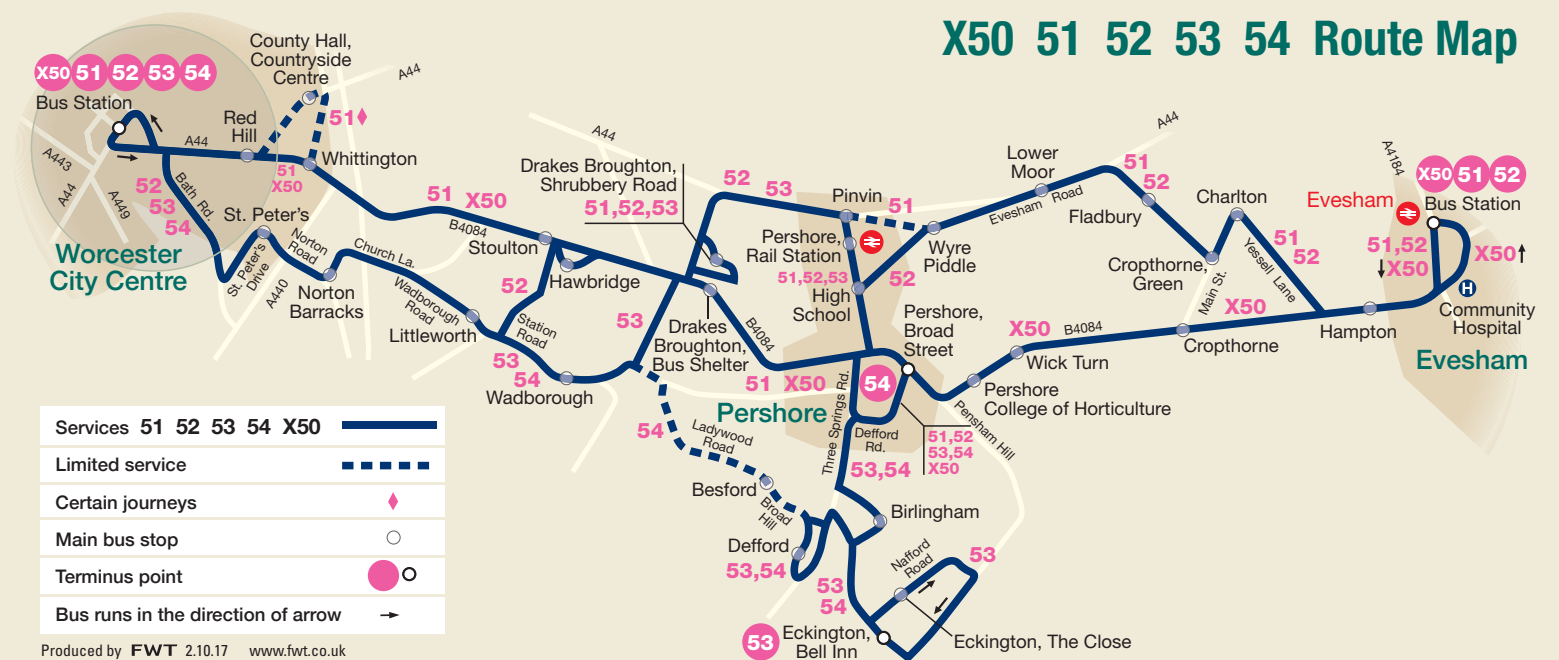

Wyvern
£20

Evesham Vale tickets valid between
51 Evesham & Allesborough Hill
52 Evesham Bus Station & Pinvin Crossroads

From Lower Moor (Cherry Orchard Road) to Pershore, Evesham & Worcester

51 52

To Pershore			To Evesham			To Worcester		
Monday to Friday								
1024	52		0819	51	Sch	1024	52	
1224	52		0827	51	NSch	1224	52	
1424	52		0943	52		1424	52	
1618	51		1143	52		1618	51	
1624	52	NSch	1343	52		1624	52	NSch
1818	51		1543	52	NSch	1818	51	
			1732	51				
Saturday								
1024	52		0943	52		1024	52	
1224	52		1143	52		1224	52	
1424	52		1343	52		1424	52	
1624	52		1543	52		1624	52	
Journey time 15 minutes approx			20 minutes approx			55 minutes approx		

Christmas holidays run from Wednesday 20th December 2017 to Tuesday 2nd January 2018

Spring half term runs from Monday 19th to Friday 23rd February 2018

Easter holidays run from Friday 30th March to Friday 13th April 2018

There is no service on the 50s on Bank Holidays or Sundays except Good Friday.

To Lower Moor from Pershore, Evesham & Worcester

51 52

From Pershore (Broad Street)			From Evesham (Bus Station)			From Worcester (Bus Station)		
Monday to Friday								
0803	51	Sch	1008	52		0725	51	Sch
0814	51	NSch	1208	52		0740	51	NSch
0936	52		1408	52		1050	52	
1136	52		1600	51		1250	52	
1336	52		1608	52	NSch	1450	52	NSch
1536	52	NSch	1800	51		1635	51	
1718	51							
Saturday								
0936	52		1008	52		0852	52	
1136	52		1208	52		1050	52	
1336	52		1408	52		1250	52	
1536	52		1608	52		1450	52	
Journey time 10 minutes approx			20 minutes approx			55 minutes approx		

VOUCHER

Service X50 Bus Stops

Service X50 runs 'Limited Stop' between Worcester Bus Station and Red Hill Top as follows:
 Worcester Bus Station, Cathedral Square (from Worcester), St Nicholas Street (to Worcester), City Walls Road (to Worcester), Sebright Avenue, Red Hill Top, then all bus stops to Evesham Bus Station.