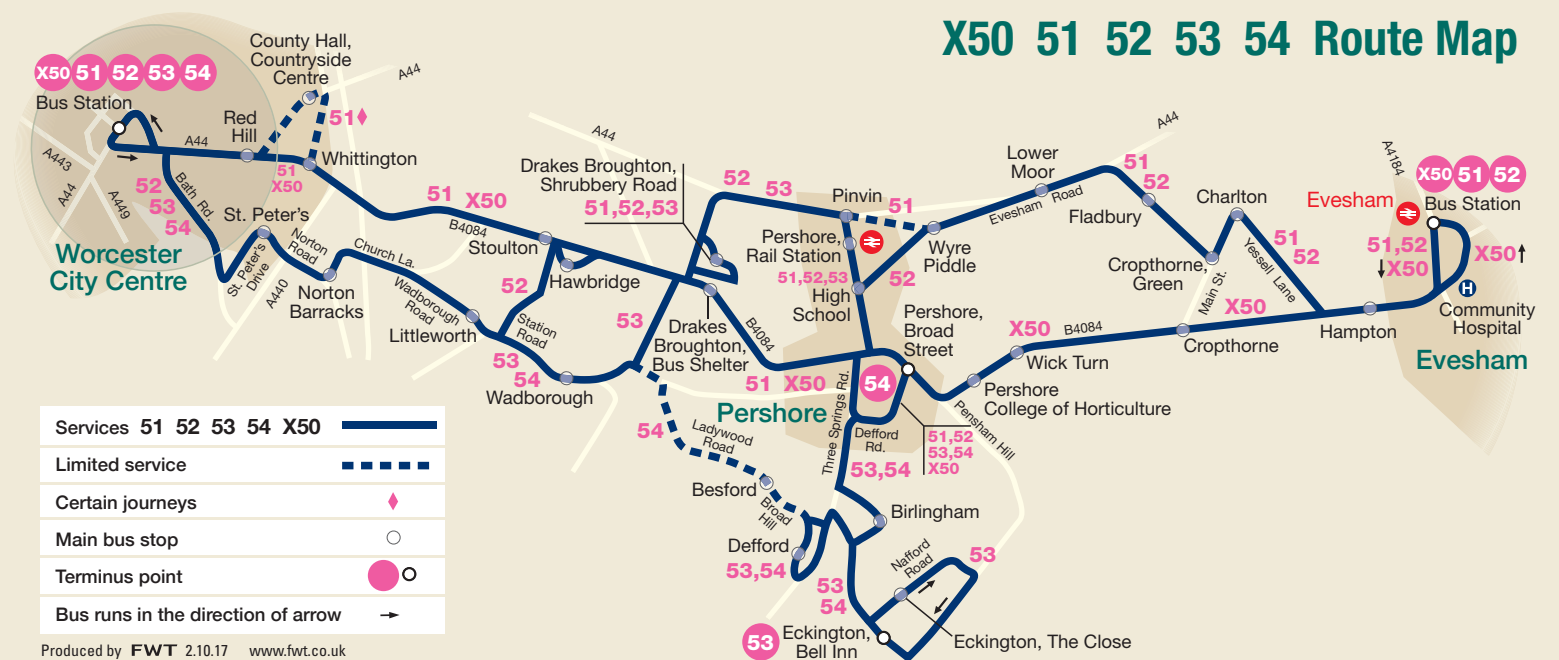

# Connecting Pinvin Crossroads to Pershore, Evesham & Worcester

## To Pinvin Crossroads from Pershore, Evesham & Worcester

51 52 53

From Pershore (Broad Street)	From Evesham (Bus Station)	From Worcester (Bus Station)
<b>Monday to Friday</b>		
0803 <b>51</b> <b>Sch</b>	1008 <b>52</b>	0725 <b>51</b> <b>Sch</b>
0814 <b>51</b> <b>NSch</b>	1208 <b>52</b>	0740 <b>51</b> <b>NSch</b>
0935 <b>53</b>	1408 <b>52</b>	0950 <b>53</b>
1035 <b>52</b>	1600 <b>51</b>	1050 <b>52</b>
1135 <b>53</b>	1608 <b>52</b> <b>NSch</b>	1150 <b>53</b>
1235 <b>52</b>	1800 <b>51</b>	1250 <b>52</b>
1335 <b>53</b>		1350 <b>53</b>
1435 <b>52</b>		1450 <b>52</b> <b>NSch</b>
1635 <b>52</b> <b>NSch</b>		1635 <b>51</b>
1718 <b>53</b>		
1833 <b>53</b>		
Journey time 5 minutes approx	30 minutes approx	40 minutes approx

From Pershore (Broad Street)	From Evesham (Bus Station)	From Worcester (Bus Station)
<b>Saturday</b>		
0835 <b>52</b>	1008 <b>52</b>	0852 <b>52</b>
0935 <b>53</b>	1208 <b>52</b>	0950 <b>53</b>
1035 <b>52</b>	1408 <b>52</b>	1050 <b>52</b>
1135 <b>53</b>	1608 <b>52</b>	1150 <b>53</b>
1235 <b>52</b>		1250 <b>52</b>
1335 <b>53</b>		1350 <b>53</b>
1435 <b>52</b>		1450 <b>53</b>
1535 <b>53</b>		1550 <b>53</b>
1635 <b>52</b>		1655 <b>52</b>
5 minutes approx	30 minutes approx	40 minutes approx

### Service X50 Bus Stops

Service X50 runs 'Limited Stop' between Worcester Bus Station and Red Hill Top as follows:  
 Worcester Bus Station, Cathedral Square (from Worcester), St Nicholas Street (to Worcester), City Walls Road (to Worcester), Sebright Avenue, Red Hill Top, then all bus stops to Evesham Bus Station.