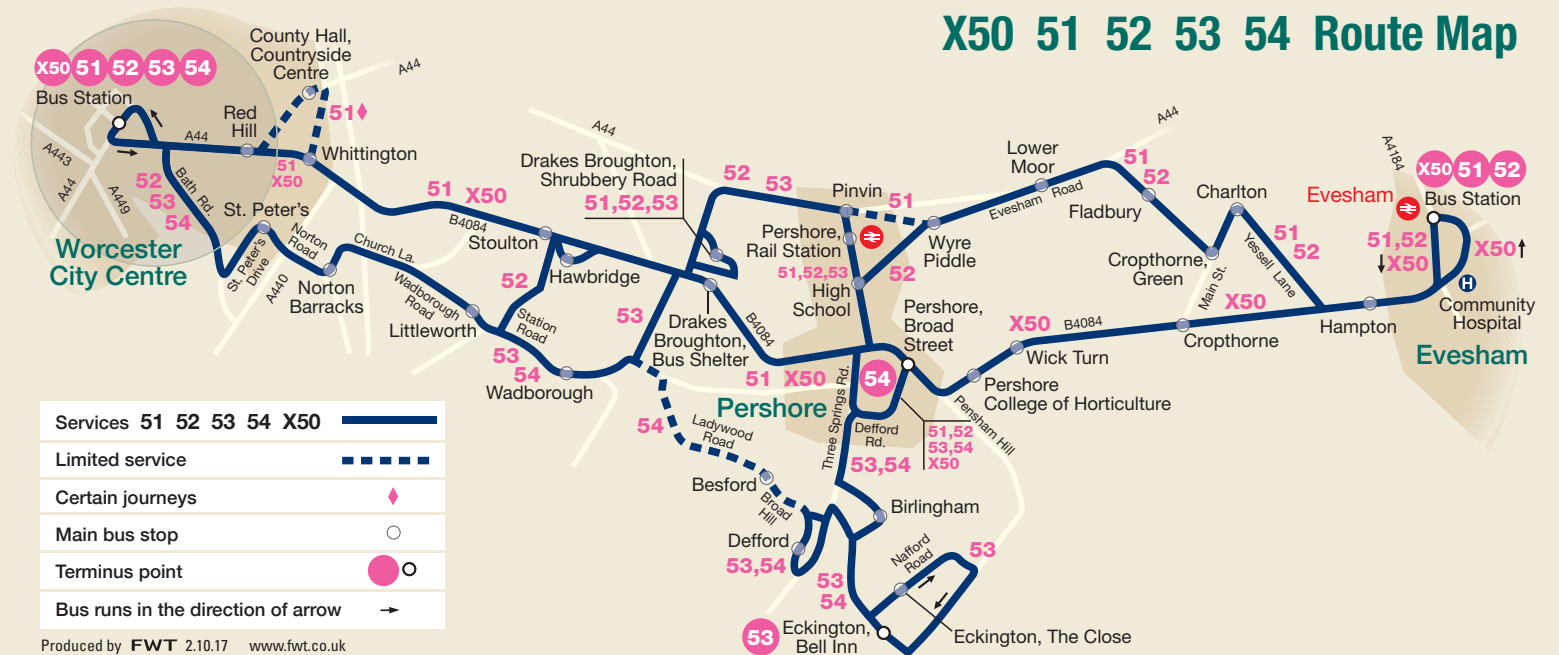

Sch Schooldays only
NSch School holidays only

Please change to route X50 in Pershore for journeys to Evesham

For journeys marked school days or not school days, services will work to the Worcestershire school calendar. It is possible there may be alterations at the start/end of terms depending on school requirements.

There is no service on the 50s on Bank Holidays or Sundays except Good Friday.

To Wadborough from Pershore & Worcester

53 54

From Pershore (Broad Street)			From Worcester (Bus Station)		
Monday to Friday					
0705	54		0725	54	Sch
0935	53		0950	53	
1135	53		1150	53	
1335	53		1350	53	
1543	54	Sch	1620	54	
1833	53		1720	54	
Journey time 20 minutes approx			25 minutes approx		
Saturday					
0935	53		0950	53	
1135	53		1150	53	
1335	53		1350	53	
1535	53		1550	53	
Journey time 20 minutes approx			25 minutes approx		

VOUCHER

Service X50 Bus Stops

Service X50 runs 'Limited Stop' between Worcester Bus Station and Red Hill Top as follows:
 Worcester Bus Station, Cathedral Square (from Worcester), St Nicholas Street (to Worcester), City Walls Road (to Worcester), Sebright Avenue, Red Hill Top, then all bus stops to Evesham Bus Station.

X50 51 52 53 54 Route Map