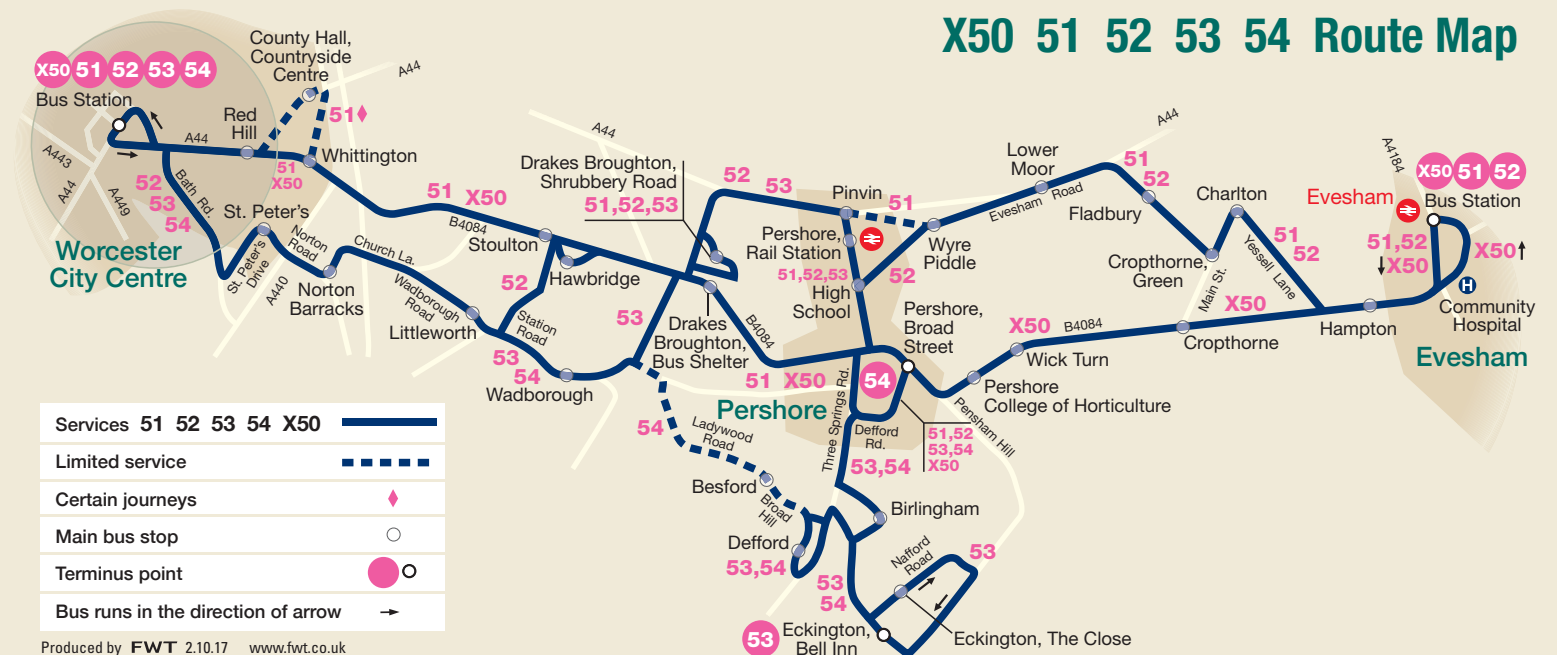

Wyvern
£20

Evesham Vale tickets valid between
51 Evesham & Allesborough Hill
52 Evesham Bus Station & Pinvin Crossroads

From Wyre Piddle (Anchor Inn) to Pershore, Evesham & Worcester

51 52

To Pershore			To Evesham			To Worcester		
Monday to Friday								
1026	52		0816	51	Sch	1026	52	
1226	52		0824	51	NSch	1226	52	
1426	52		0941	52		1426	52	
1621	51		1141	52		1621	51	
1626	52	NSch	1341	52		1626	52	NSch
1821	51		1541	52	NSch	1821	51	
			1729	51				
Saturday								
1026	52		0941	52		1026	52	
1226	52		1141	52		1226	52	
1426	52		1341	52		1426	52	
1626	52		1541	52		1626	52	
Journey time 10 minutes approx			25 minutes approx			55 minutes approx		

There is no service on the 50s on Bank Holidays or Sundays except Good Friday.

To Wyre Piddle from Pershore, Evesham & Worcester

51 52

From Pershore (Broad Street)			From Evesham (Bus Station)			From Worcester (Bus Station)		
Monday to Friday								
0803	51	Sch	1008	52		0725	51	Sch
0814	51	NSch	1208	52		0740	51	NSch
0936	52		1408	52		1050	52	
1136	52		1600	51		1250	52	
1336	52		1608	52	NSch	1450	52	NSch
1536	52	NSch	1800	51		1635	51	
1718	51							
Saturday								
0936	52		1008	52		0852	52	
1136	52		1208	52		1050	52	
1336	52		1408	52		1250	52	
1536	52		1608	52		1450	52	
Journey time 5 minutes approx			20 minutes approx			55 minutes approx		

your details

To redeem this voucher please fill in your details below and hand to the driver.

name:

.....

postcode:

.....

We are asking for this information so we can see how our services are being used. We will not use it to contact you or pass it onto any third party.

VOUCHER

Service X50 Bus Stops

Service X50 runs 'Limited Stop' between Worcester Bus Station and Red Hill Top as follows:
 Worcester Bus Station, Cathedral Square (from Worcester), St Nicholas Street (to Worcester), City Walls Road (to Worcester), Sebright Avenue, Red Hill Top, then all bus stops to Evesham Bus Station.