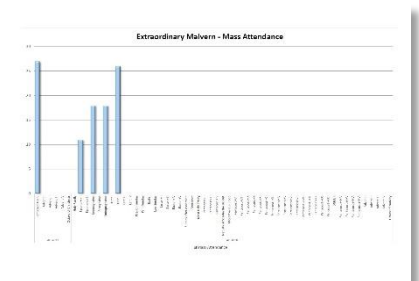

Accountability

It is common practice in many parishes to publish details of Mass attendance and Offertory Collections in the weekly bulletin. It seems reasonable therefore to provide similar feedback for Extraordinary Malvern and to that end I intend to post those details, in graphical form on the website. See the "[Accountability](#)" page for current details.