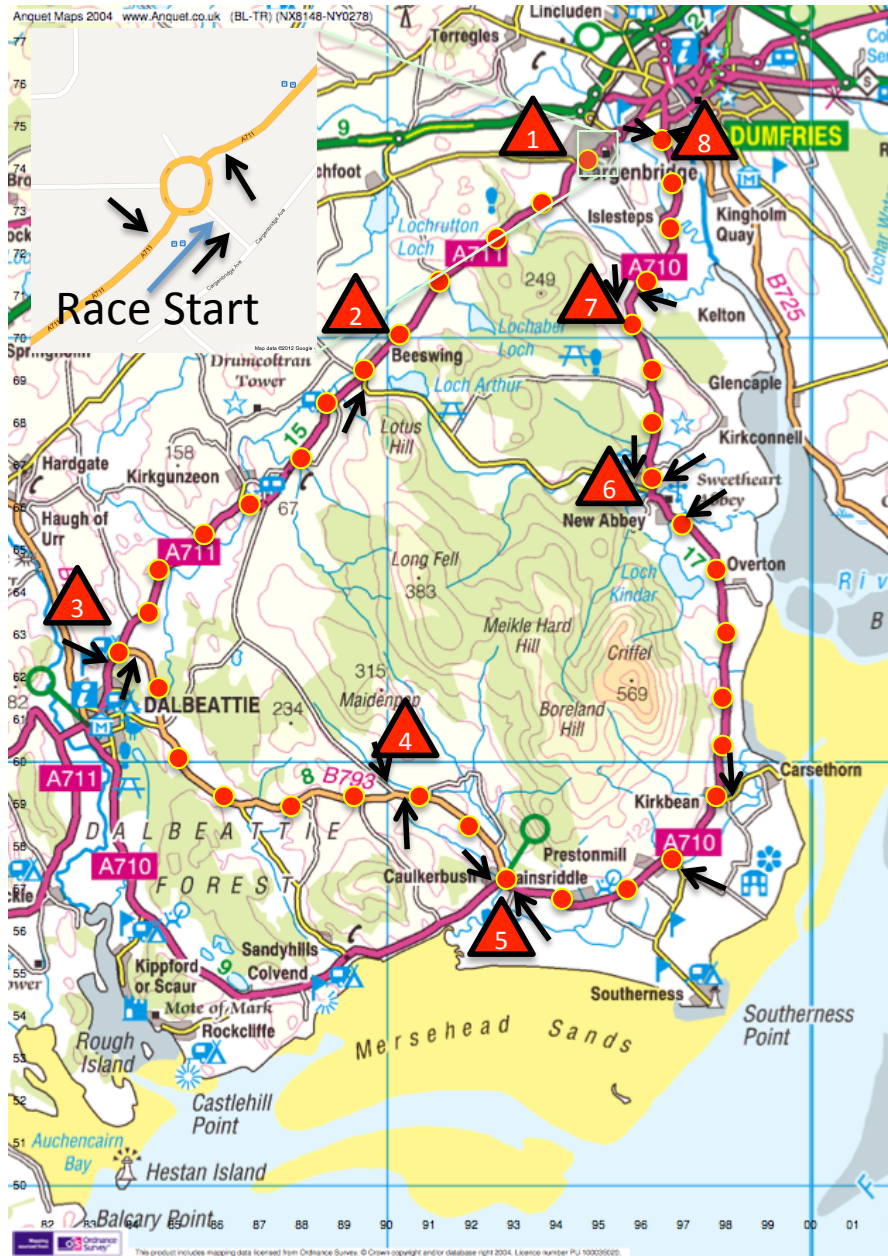

Park Farm Road Race – race route and notes

●●●● Race route 33.4miles

Race start at 1900 from beside bus shelter in Cargenbridge by second roundabout on A711. Be there for 1950. See inset map. Marshal 1.

Riders be aware! Traffic islands in Beeswing.

Junction with B793. Marshal 2.

Riders be aware! Poor road surface on B793 descent with some potholed areas.

Riders take care to control speed on downhill approach to junction with A710. Give way to traffic at junction. Marshal points 3 and 4.

Riders to take extra care when riding through New Abbey. No overtaking or breakaways permitted whilst riding in the village.

Whinny Hill steep descent with light rumble strips and corner at bottom. Mable Forest / A710 junction. Marshal 6

Race finish on straight section of road just inside 30mph limit. Riders must be aware of other road users at all times.

RIDERS MUST NOT CROSS THE WHITE LINE IN THE CENTRE OF THE ROAD. THIS WILL RESULT IN DISQUALIFICATION AND MAY RESULT IN THE RACE BEING STOPPED.