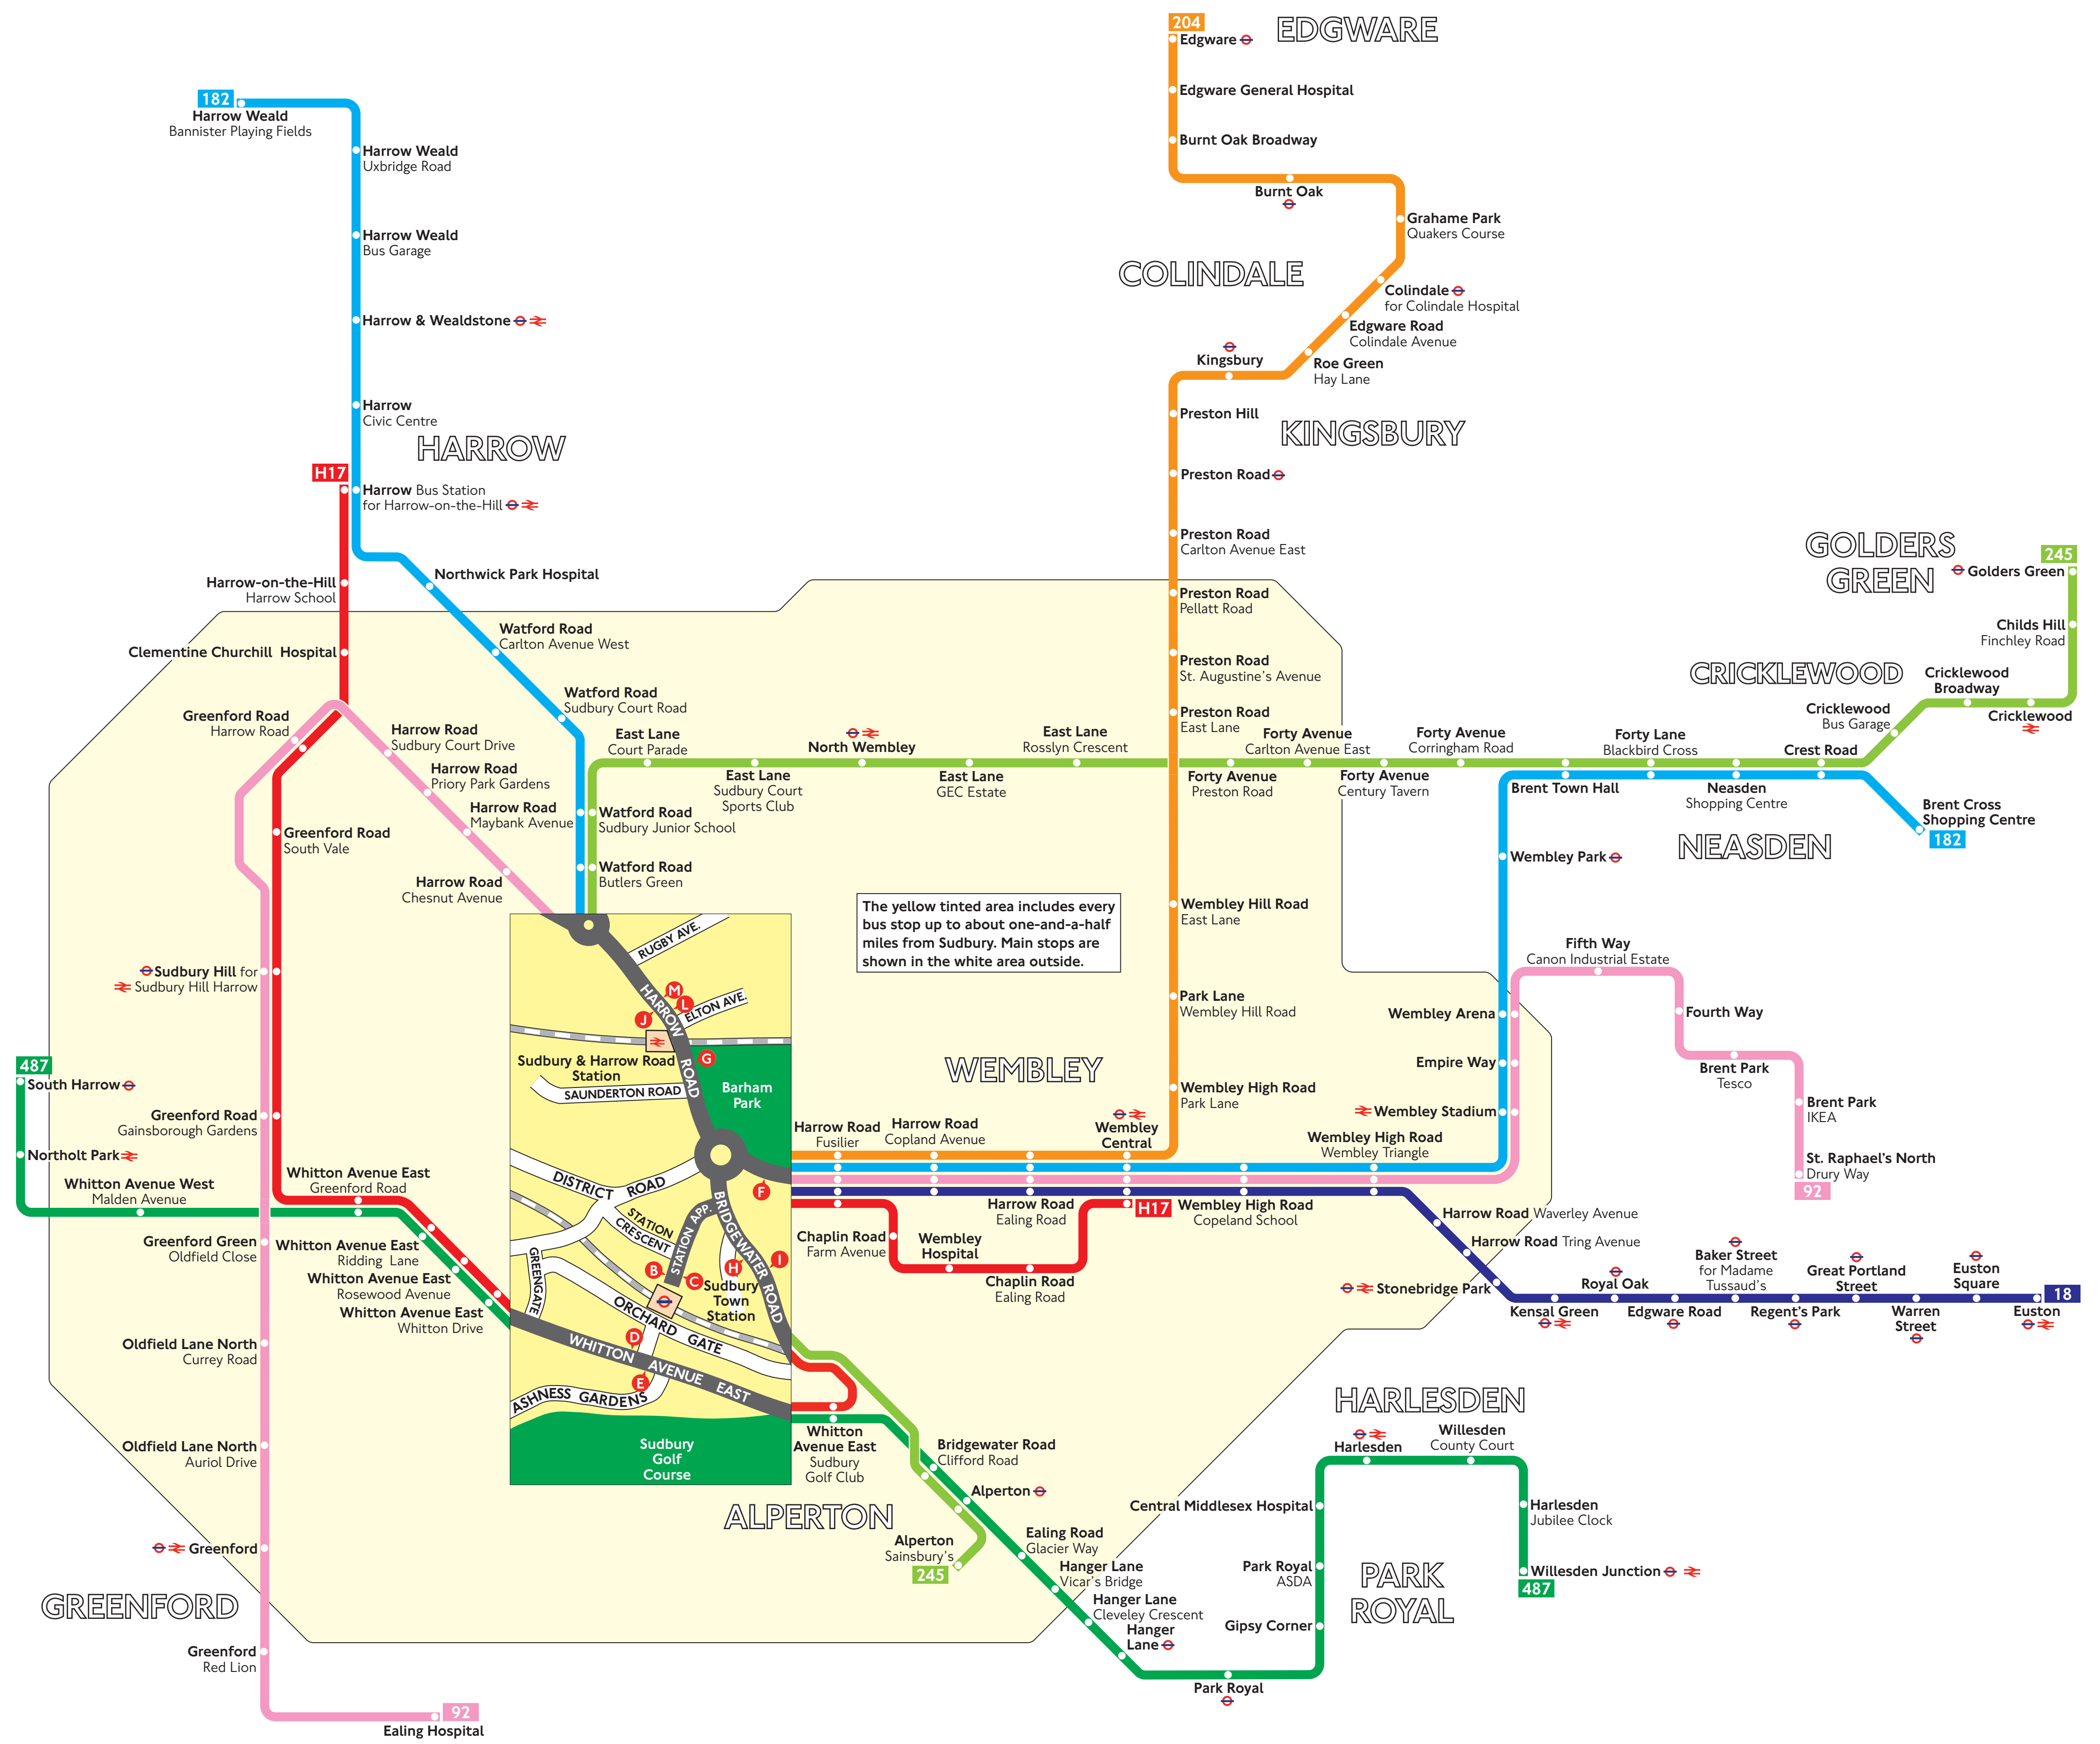

Buses from Sudbury

© Copyright Transport for London
Information correct from 24 March 2007

- Key**
- 18 Day buses in black
 - N18 Night buses in blue
 - Connections with Underground
 - Connections with National Rail

Red discs show the bus stop you need for your chosen bus service. The disc appears on the top of the bus stop in the street (see map of town centre in centre of diagram).

Route finder

Day buses

Bus route	Towards	Bus stops
18	Euston	G M
92	Ealing Hospital	F J
	St. Raphael's North	G L
182	Brent Cross	G L
	Harrow Weald	F J
204	Edgware	C
245	Alpertons	C G I L
	Golders Green	C H J
487	South Harrow	E
	Willesden Junction	D
H17	Harrow	E F I
	Wembley Central	D H

Destination	Bus routes	Bus stops
H		
Greenford Road South Vale	H17	E F I
Hanger Lane, Cleveley Crescent and Vicar's Bridge	487	D
Harlesden and Jubilee Clock	487	D
Harrow Bus Station for Harrow-on-the-Hill	182, N18	F J
	H17	E F I
Harrow Civic Centre	182, N18	F J
Harrow & Wealdstone	182, N18	F J
Harrow-on-the-Hill Harrow School	H17	E I
Harrow Road Copland Avenue and Ealing Road	18, N18	G M
	92, 182	G L
	204	C
Harrow Road Chesnut Avenue, Maybank Avenue, Priority Park Gardens and Sudbury Court Drive	92	F J
Harrow Road Fusilier	18, N18	G M
	92, 182	G L
	204	C
Harrow Road Tring Avenue and Waverley Avenue	18, N18	G M
Harrow Weald Bus Station	182, N18	F J
Harrow Weald Bannister Playing Fields and Uxbridge Road	182	F J
K		
Kensal Green	18, N18	G M
Kingsbury	204	C
N		
Neasden Shopping Centre	182	G L
	245	C H J
Northolt Park	487	E
North Wembley	245	C H J
Northwick Park Hospital	182, N18	F J
O		
Oldfield Lane North	92	F J
Oxford Circus	N18	G M
P		
Park Lane Wembley Hill Road	204	C
Park Royal and ASDA	487	D
Piccadilly Circus	N18	G M
Preston Hill	204	C