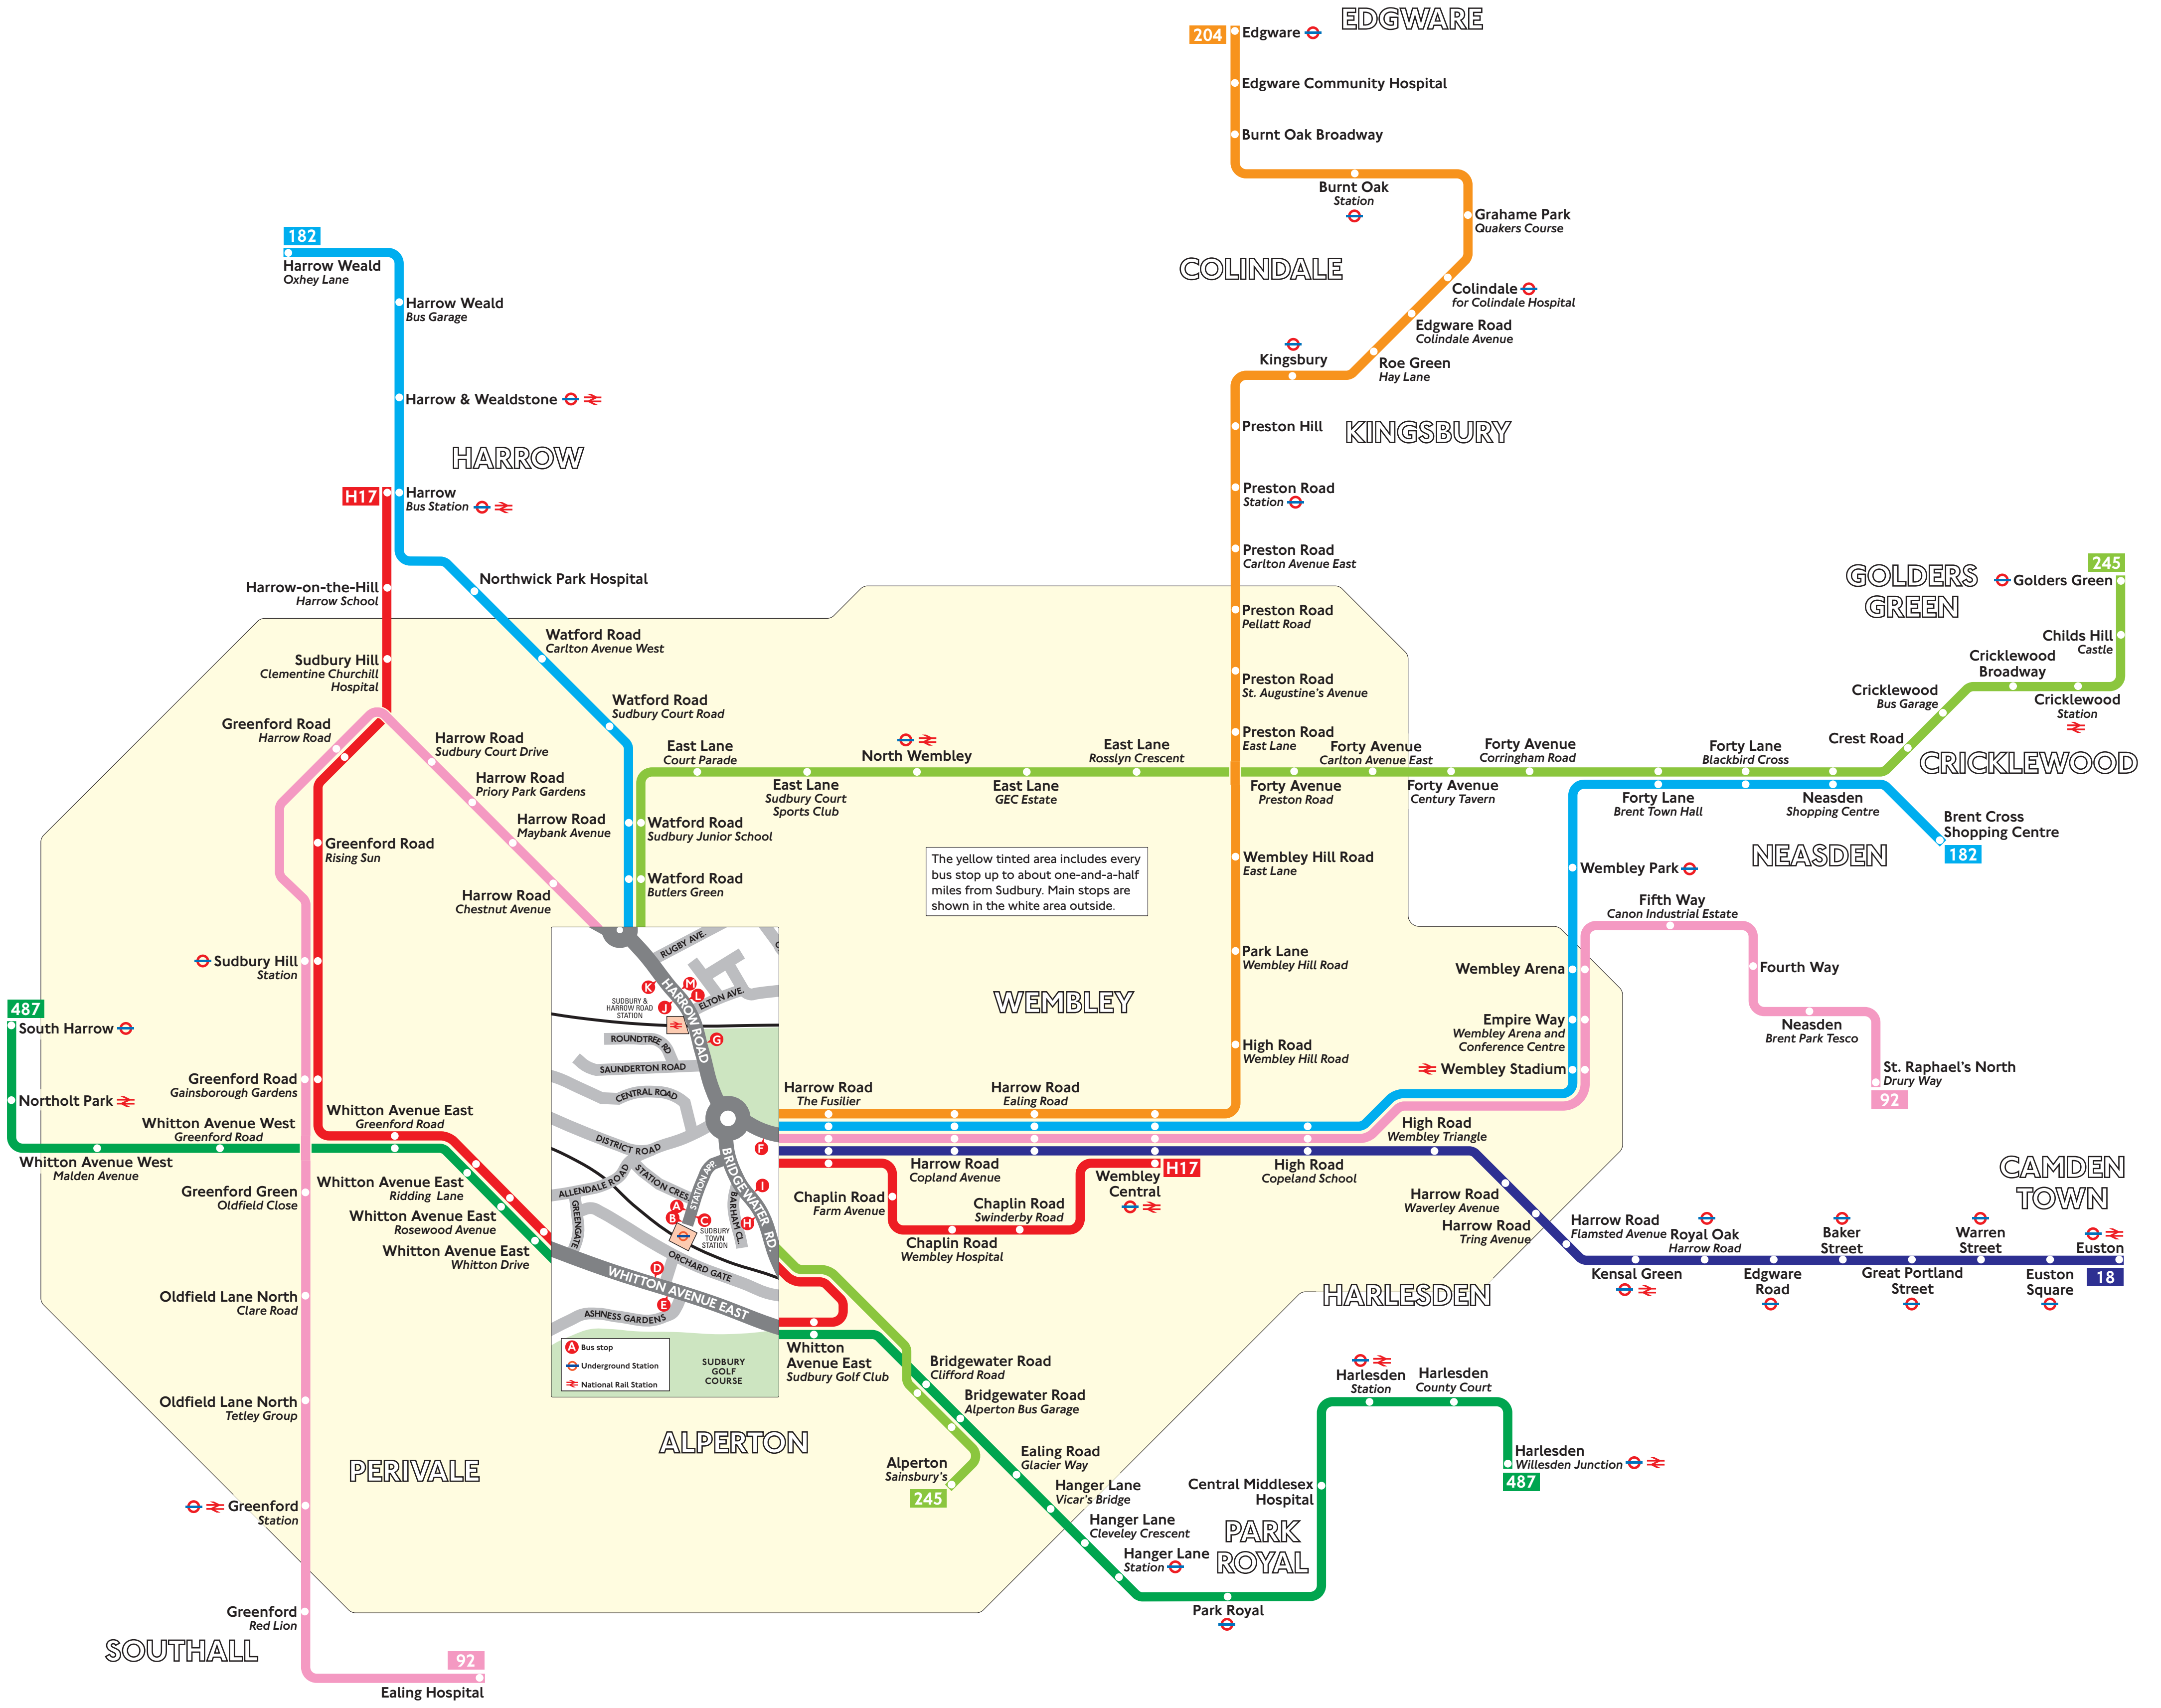

© Copyright Transport for London
Information correct from 28 June 2003

Key
 18 Daytime routes in black N18 Night buses in blue
 Connections with London Underground Connections with National Rail

Red discs show the bus stop you need for your chosen bus service. The disc **A** appears on the top of the bus stop in the street (see map of town centre in centre of diagram).

Route finder

Bus service	Towards	Bus stop
18	Euston	G L M
92	Ealing Hospital	F J
	St. Raphael's North	G L
182	Brent Cross	G L
	Harrow Weald Oxhey Lane	F J
204	Edgware	C
245	Alperton Sainsbury's	A G I L
	Golders Green	B H J
487	South Harrow	E
	Harlesden Willesden Junction	D
H17	Harrow Bus Station	E F I
	Wembley Central	D H

Night buses

Bus service	Towards	Bus stop
N18	Harrow Weald Bus Garage	F J
	Trafalgar Square	G L M

Destination finder

Destination	Bus service	Bus stop
A		
Alperton	245	A G I L
Alperton Bus Garage	245	A G I L
	487	D
Alperton Sainsbury's	245	A G I L
B		
Baker Street	18, N18	G L M
Brent Cross Shopping Centre	182	G L
Bridgewater Road Clifford Road	245	A G I L
	487	D
Burnt Oak	204	C