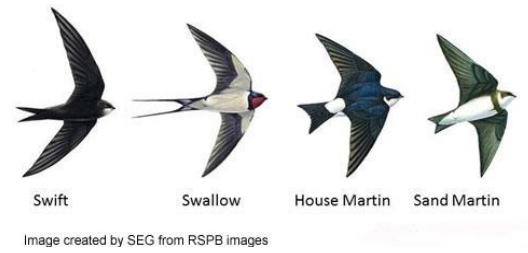

INSTALLATION OF SWIFT NESTBOXES IN THE TOWER OF ST MARK'S COMMUNITY CENTRE, BATH – MAY 2018

St Mark's Centre Tower

Tower opening detail

START
to
FINISH

What the swifts see

View from the street

Boxes ready to install