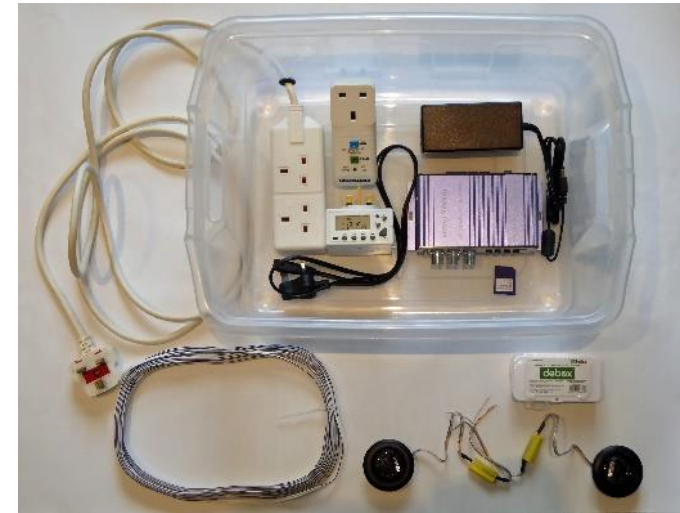

INSTALLATION OF SWIFT NESTBOXES IN THE TOWER OF ST MARK'S COMMUNITY CENTRE, BATH – MAY 2018

St Mark's Centre Tower

Tower opening detail

START
to
FINISH

What the swifts see

View from the street

Boxes ready to install

Comparison of summer visitors

Sound system components

Fixing detail

Finished installation