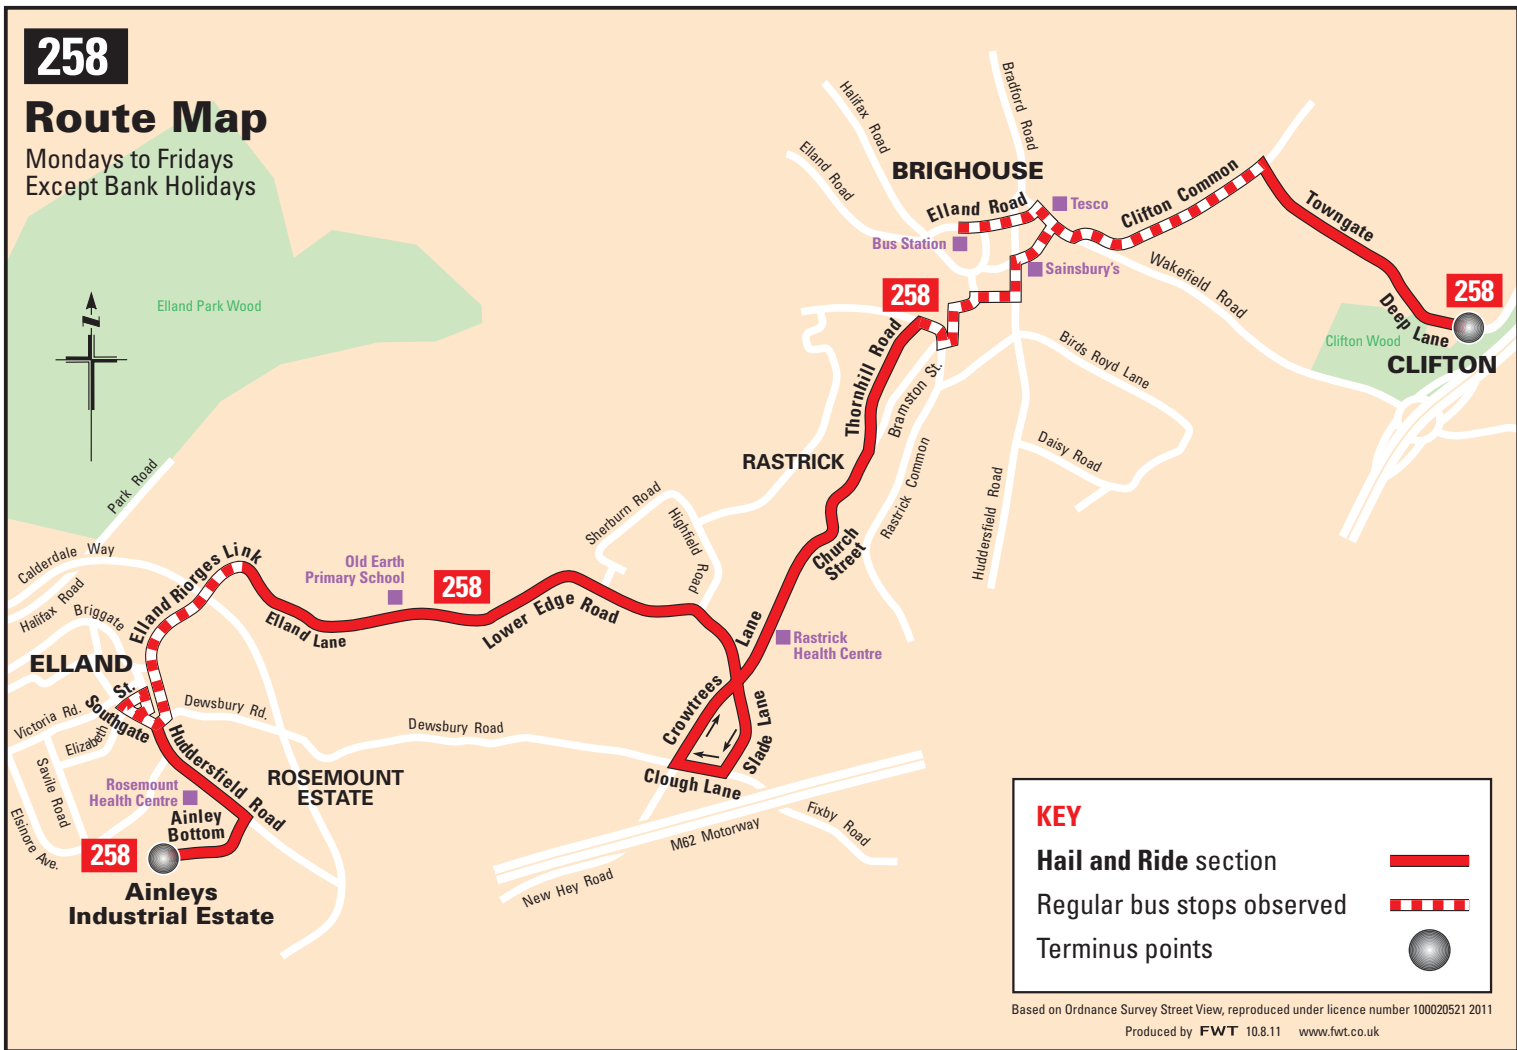

258

Route Map

Mondays to Fridays
Except Bank Holidays

KEY

- Hail and Ride section 
- Regular bus stops observed 
- Terminus points 

Based on Ordnance Survey Street View, reproduced under licence number 100020521 2011
Produced by FWT 10.8.11 www.fwt.co.uk