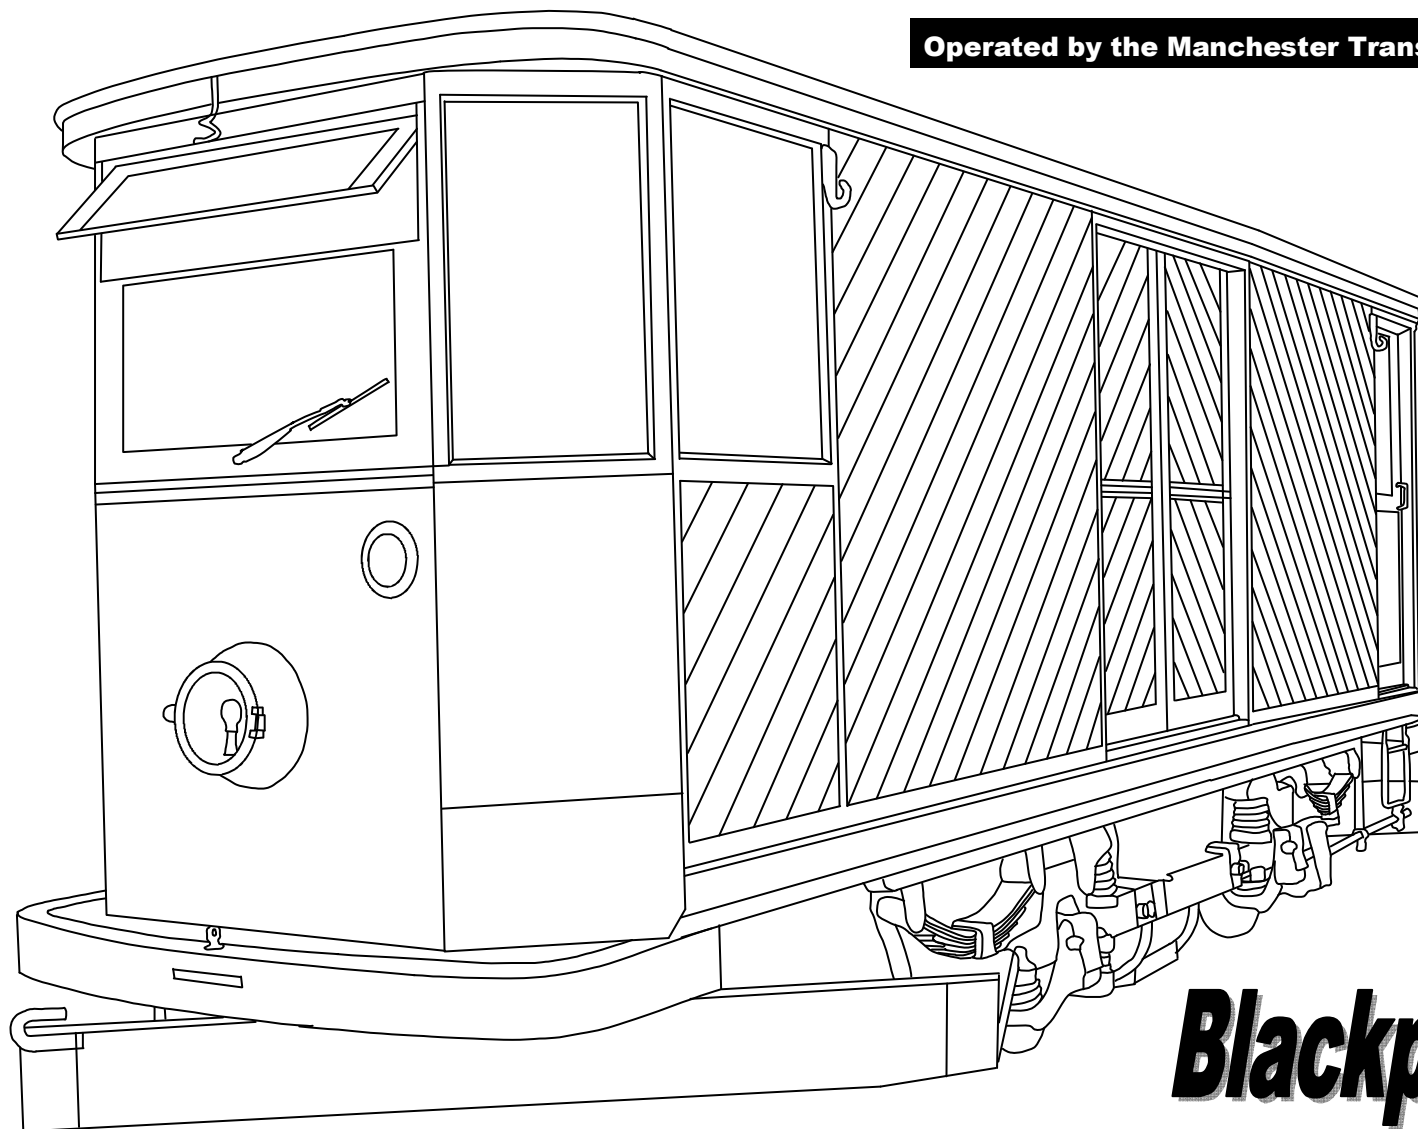

# ***Heaton Park Tramway***

**Operated by the Manchester Transport Museum Society**

## ***Blackpool 752***

**Built : 1920s**

**Operated at Heaton Park from 2008 to date**