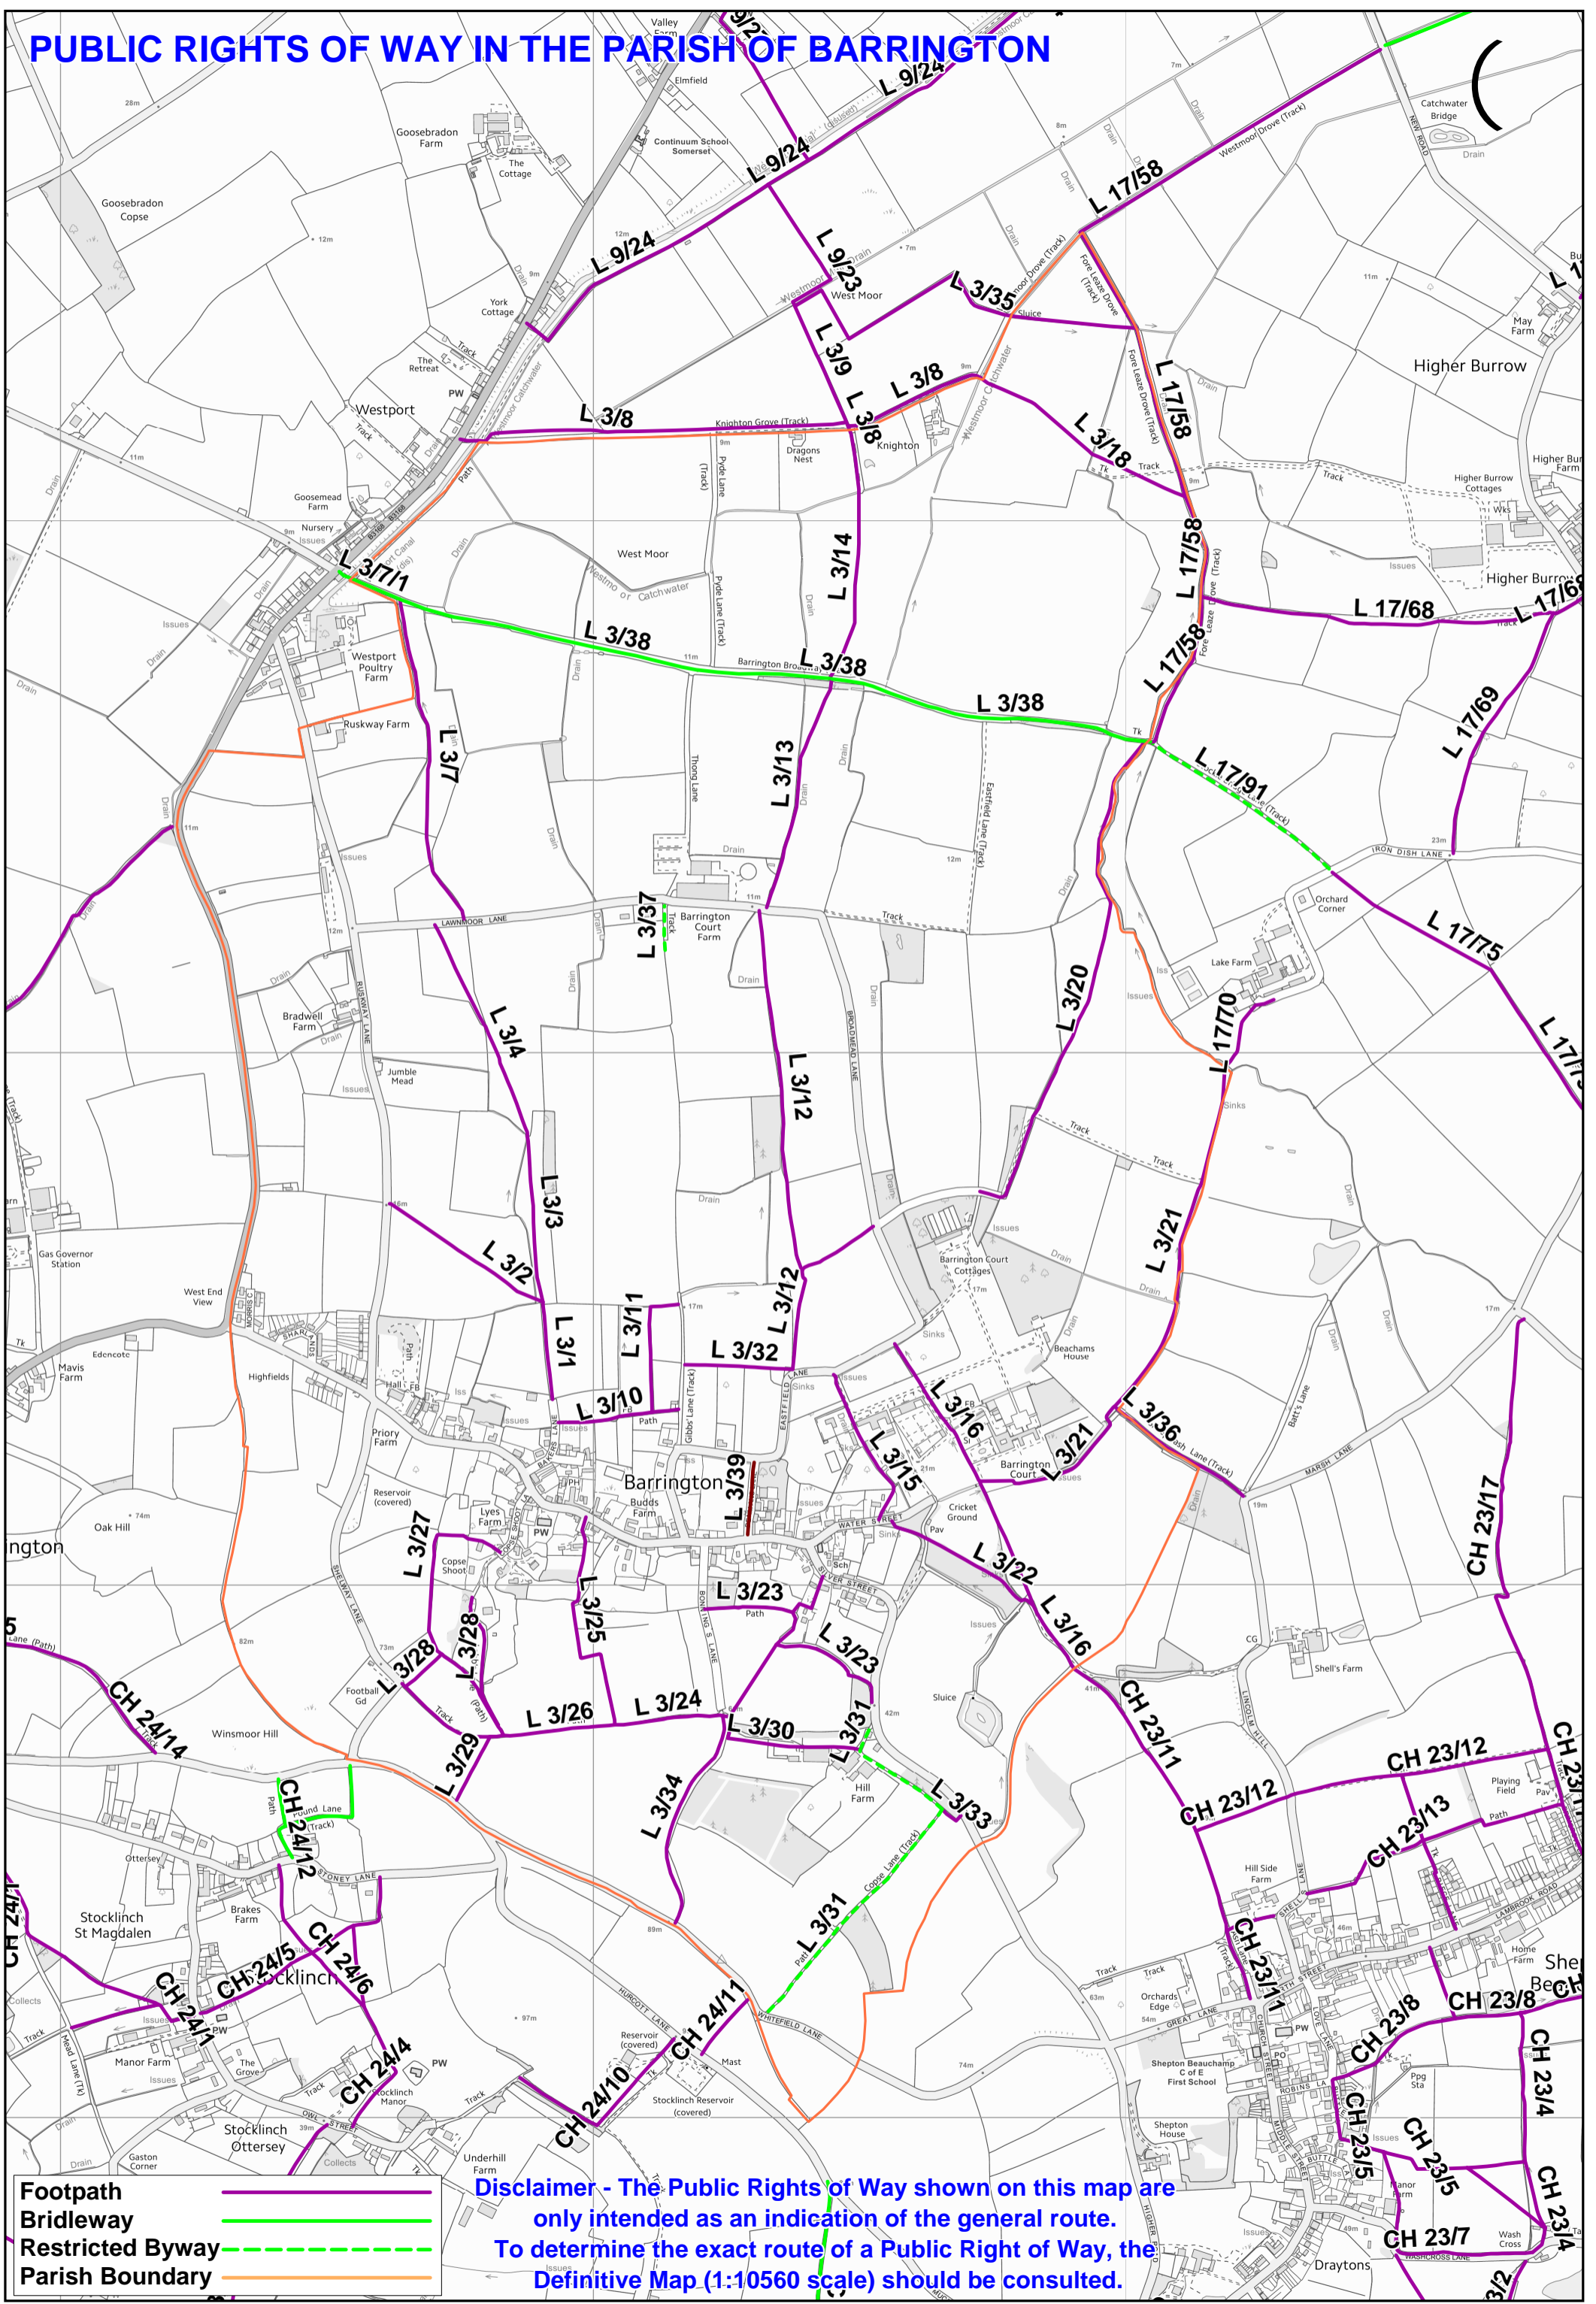

PUBLIC RIGHTS OF WAY IN THE PARISH OF BARRINGTON

Disclaimer - The Public Rights of Way shown on this map are only intended as an indication of the general route. To determine the exact route of a Public Right of Way, the Definitive Map (1:10560 scale) should be consulted.

Footpath	
Bridleway	
Restricted Byway	
Parish Boundary	