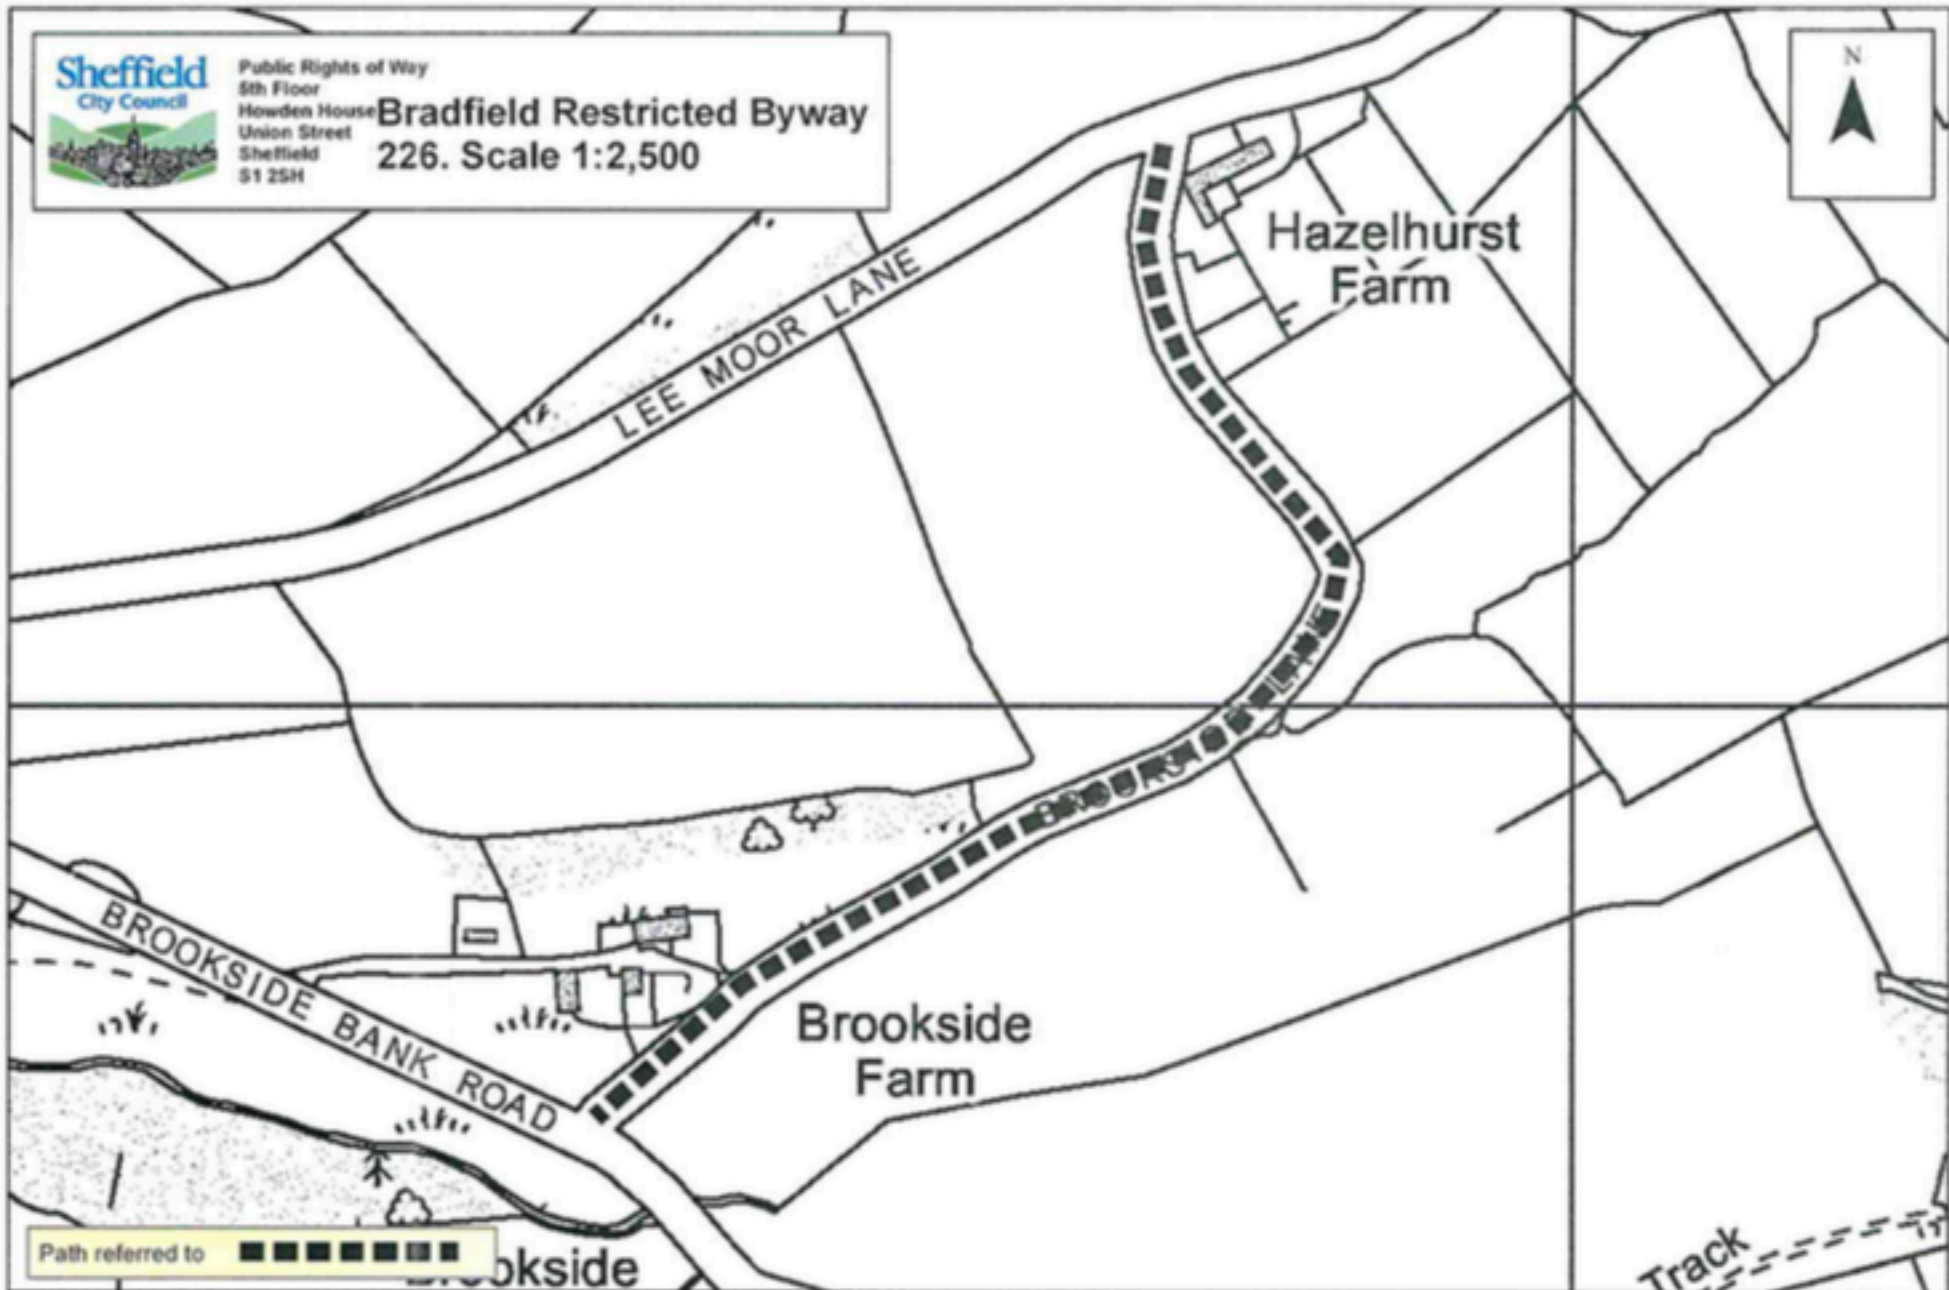

Sheffield  
City Council

Public Rights of Way  
5th Floor  
Howden House  
Union Street  
Sheffield  
S1 2SH

### Bradfield Restricted Byway

226. Scale 1:2,500

Path referred to