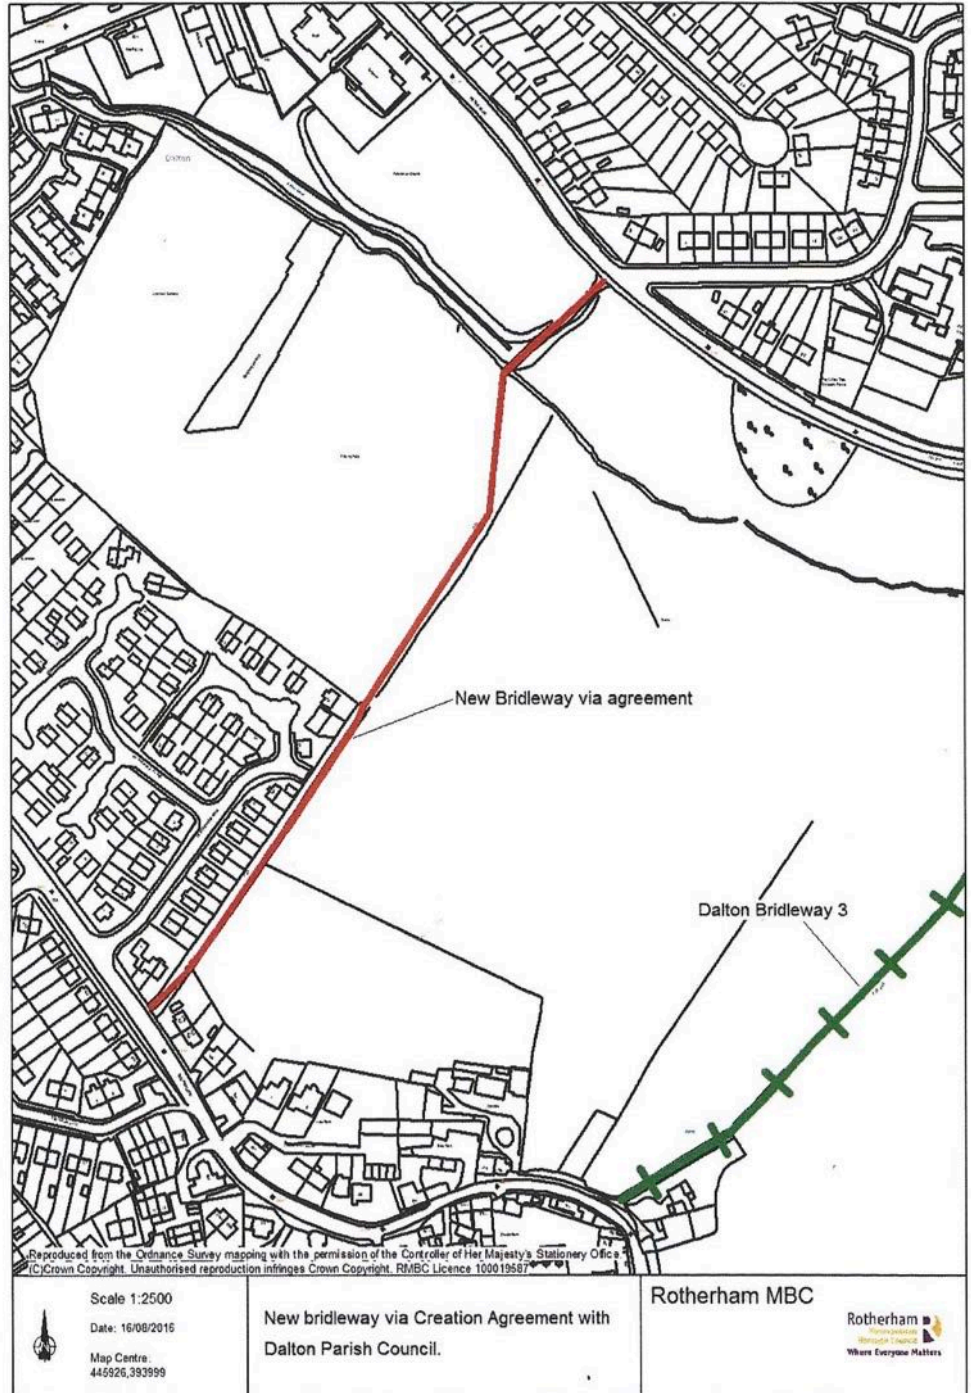

## Dalton Bridleway Creation

I have been working with Dalton Parish Council who have agreed to dedicate a 2.5 metre wide Bridleway between Dalton Lane and Magna Lane in Dalton. The Public Path Agreement forms have been signed by both Dalton P.C. and RMBC. The surface is already suitable for horses and cyclists and work to install a step over horse stile at its junction with Magna Lane will be carried out shortly.

See plan :

**Version 0.5 – August**