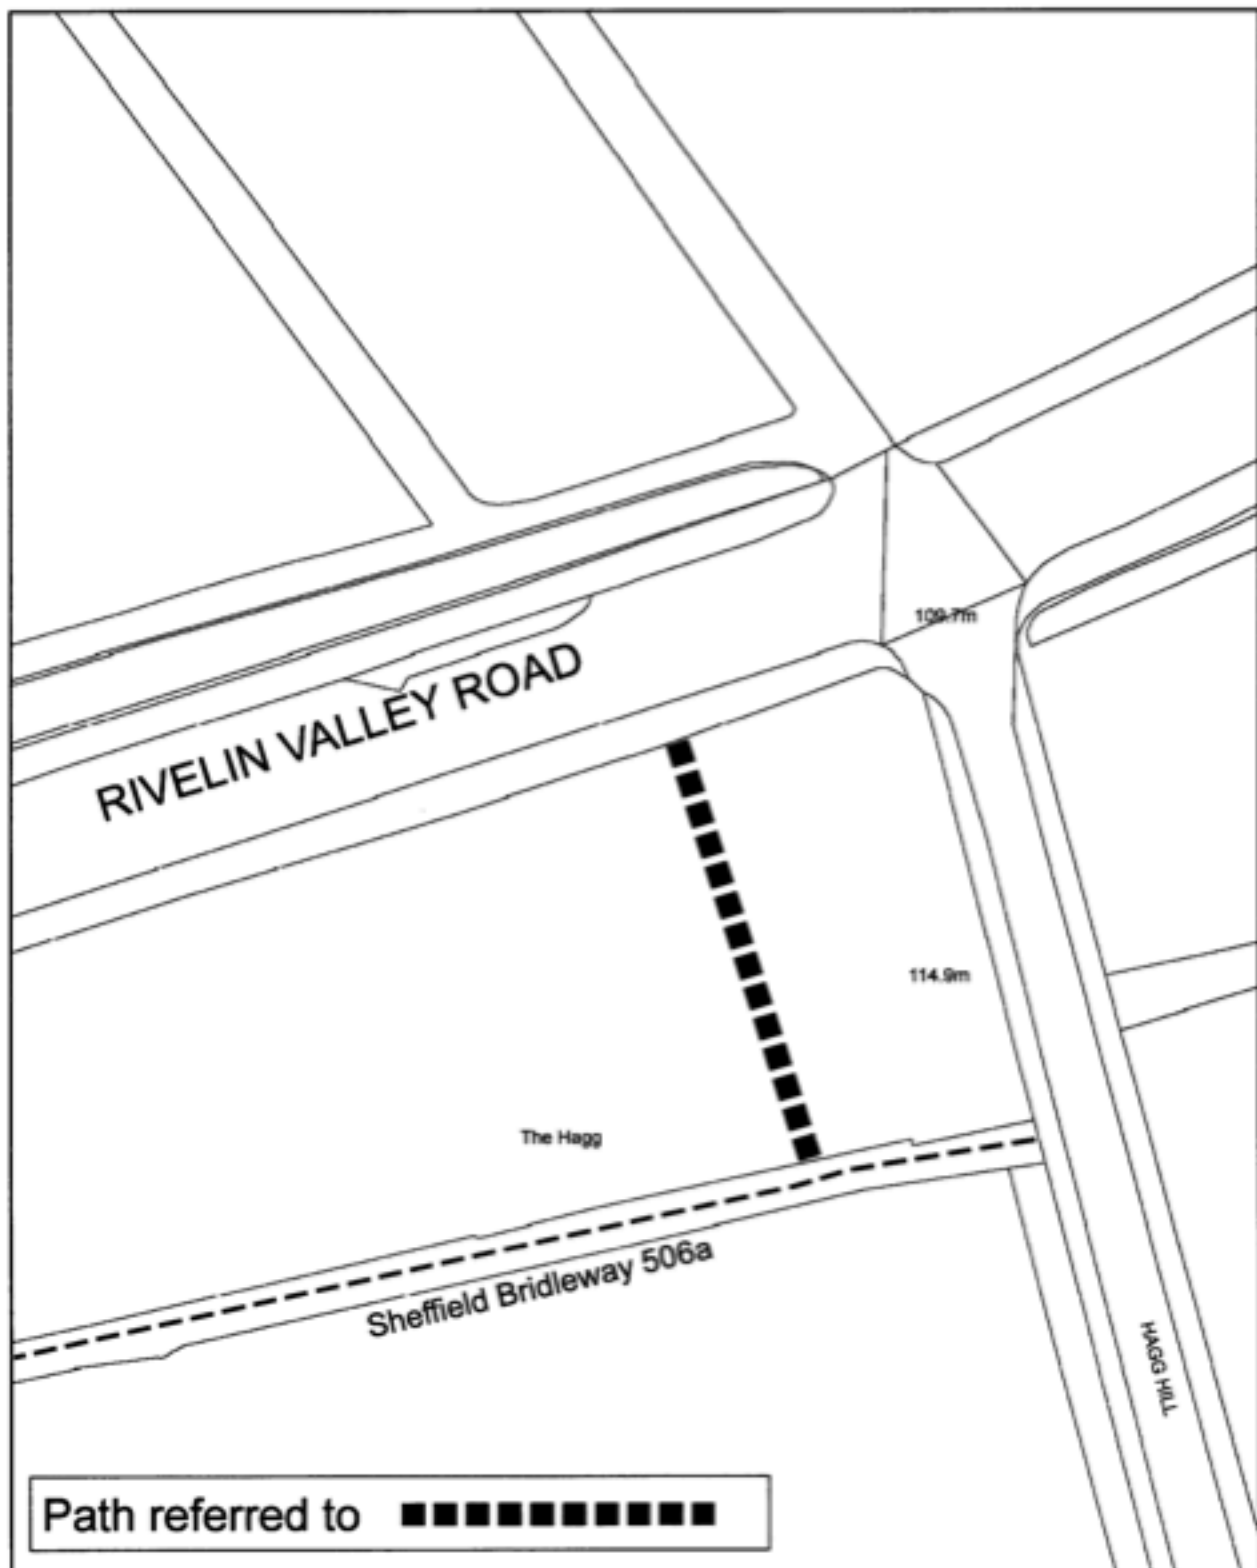

Sheffield Bridleway 592

PROW Group
Sheffield City Council
Howden House
Union Street
Sheffield
S1 2SH

Scale: 1:500

Path referred to 