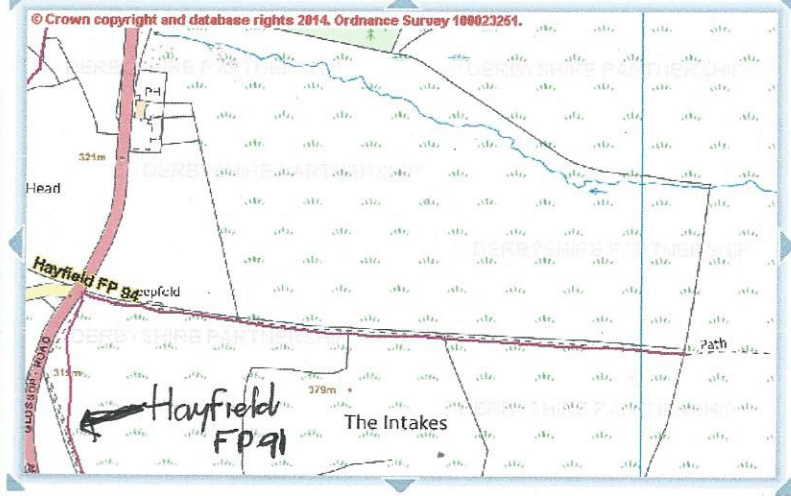

- Find places on the map
- Map Legend / Key
- Search results
- ▼ Change map information

England > Derbyshire > Glossop

Previous Map

Information available
Click on the subject headings below to open or close their options.
Select the check box next to the information you wish to add or remove from the map.

- Education & Skills
- ☐ Environment
- ☐ Landscape Character
- ☐ LBAP Action Areas
- ☐ National Nature Reserves
- ☒ Rights of Way
- ☐ Rights of Way S31 Land
- ☐ Scheduled Monuments
- ☐ Sites of Special Scientific Interest
- ☐ Tree Preservations County
- Government & Administration
- Health
- Leisure & Culture