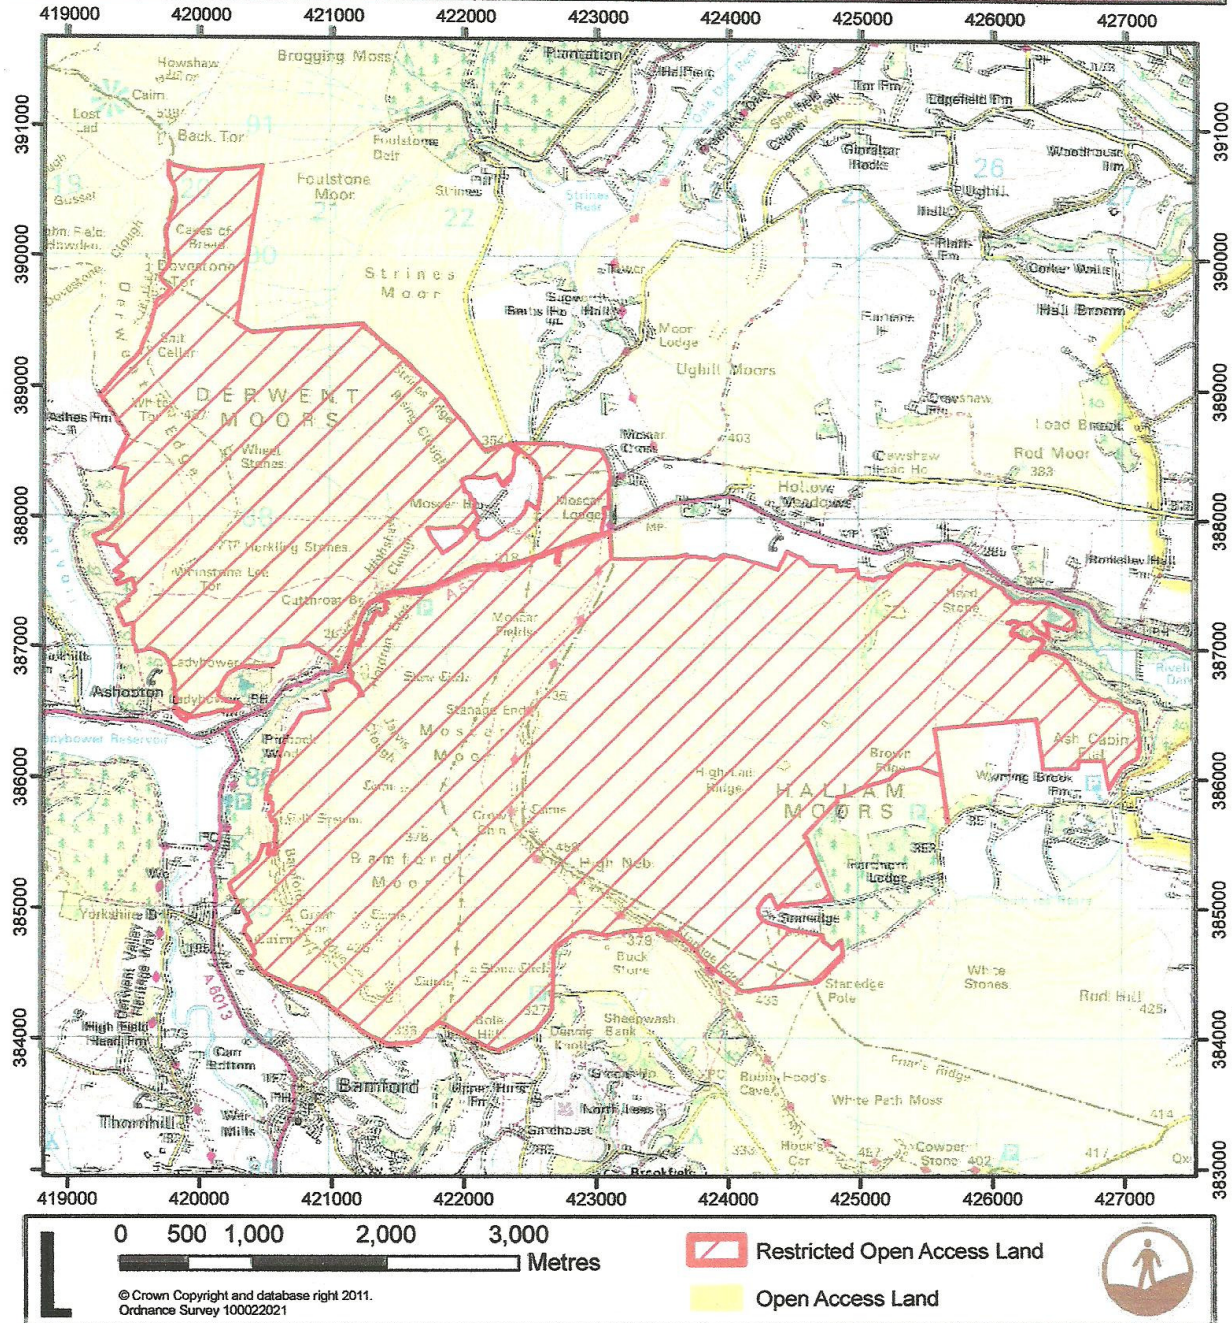

NO OPEN ACCESS

The open access land shown hatched on the map below is temporarily closed at the land manager's discretion to protect ground nesting birds.

This does not affect Public Rights of Way

Case Number: 2011116180

Closed: Monday 14th May 2012 to Friday 1st June 2012

Wednesday 6th June to Friday 8th June 2012

Monday 11th June to Friday 15th June 2012

Monday 18th June 2012

For more information call the Open Access Contact Centre on 0845 100 3298
or visit our website at www.naturalengland.org.uk/openaccess