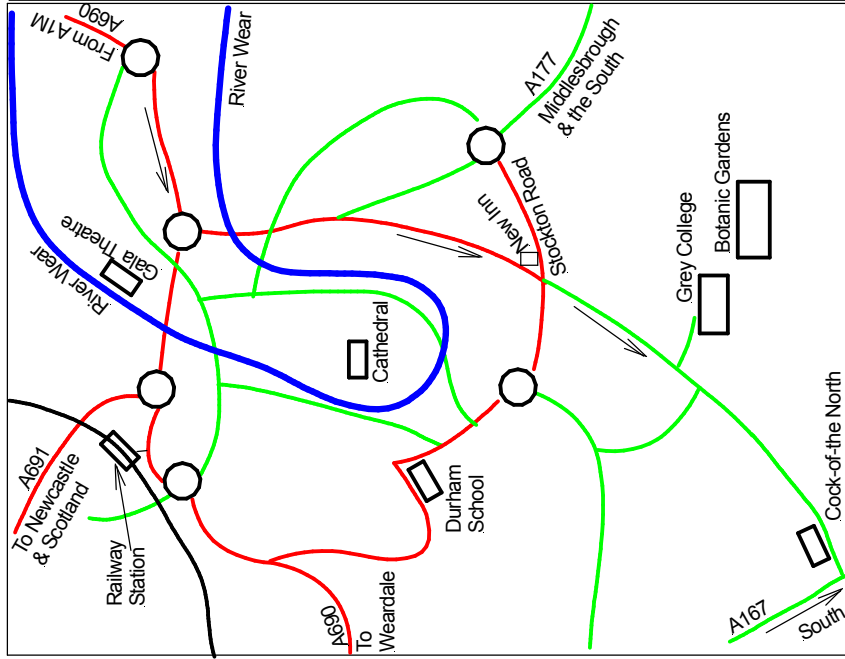

NORTH OF ENGLAND BEEKEEPERS' 49th ANNUAL CONVENTION

(Formerly Kirkley Hall Conference)

GREY COLLEGE, DURHAM
SATURDAY
23rd APRIL 2005

Sponsored by:
Young's Breweries
makers of
'Waggle Dance'
Honey Beer

How to get here:

By Car:

From the North or South (A1M)
Exit at Junction 62 (to Durham City). You will travel down a dual carriageway for 1.5 miles. At the roundabout, go straight ahead towards the City Centre. You will go down a hill. Stay in the left hand lane and just before the next roundabout, take the left filter lane. The Marriott Royal County Hotel is on your left. Go straight ahead at the traffic lights. Move into the right hand lane and filter slightly right up the hill. You will come to a crossroads with traffic lights. The New Inn is on your left. Go straight through the traffic lights and up the hill. Grey College is the second left turn. Reception is situated up the drive and directly in front of you.