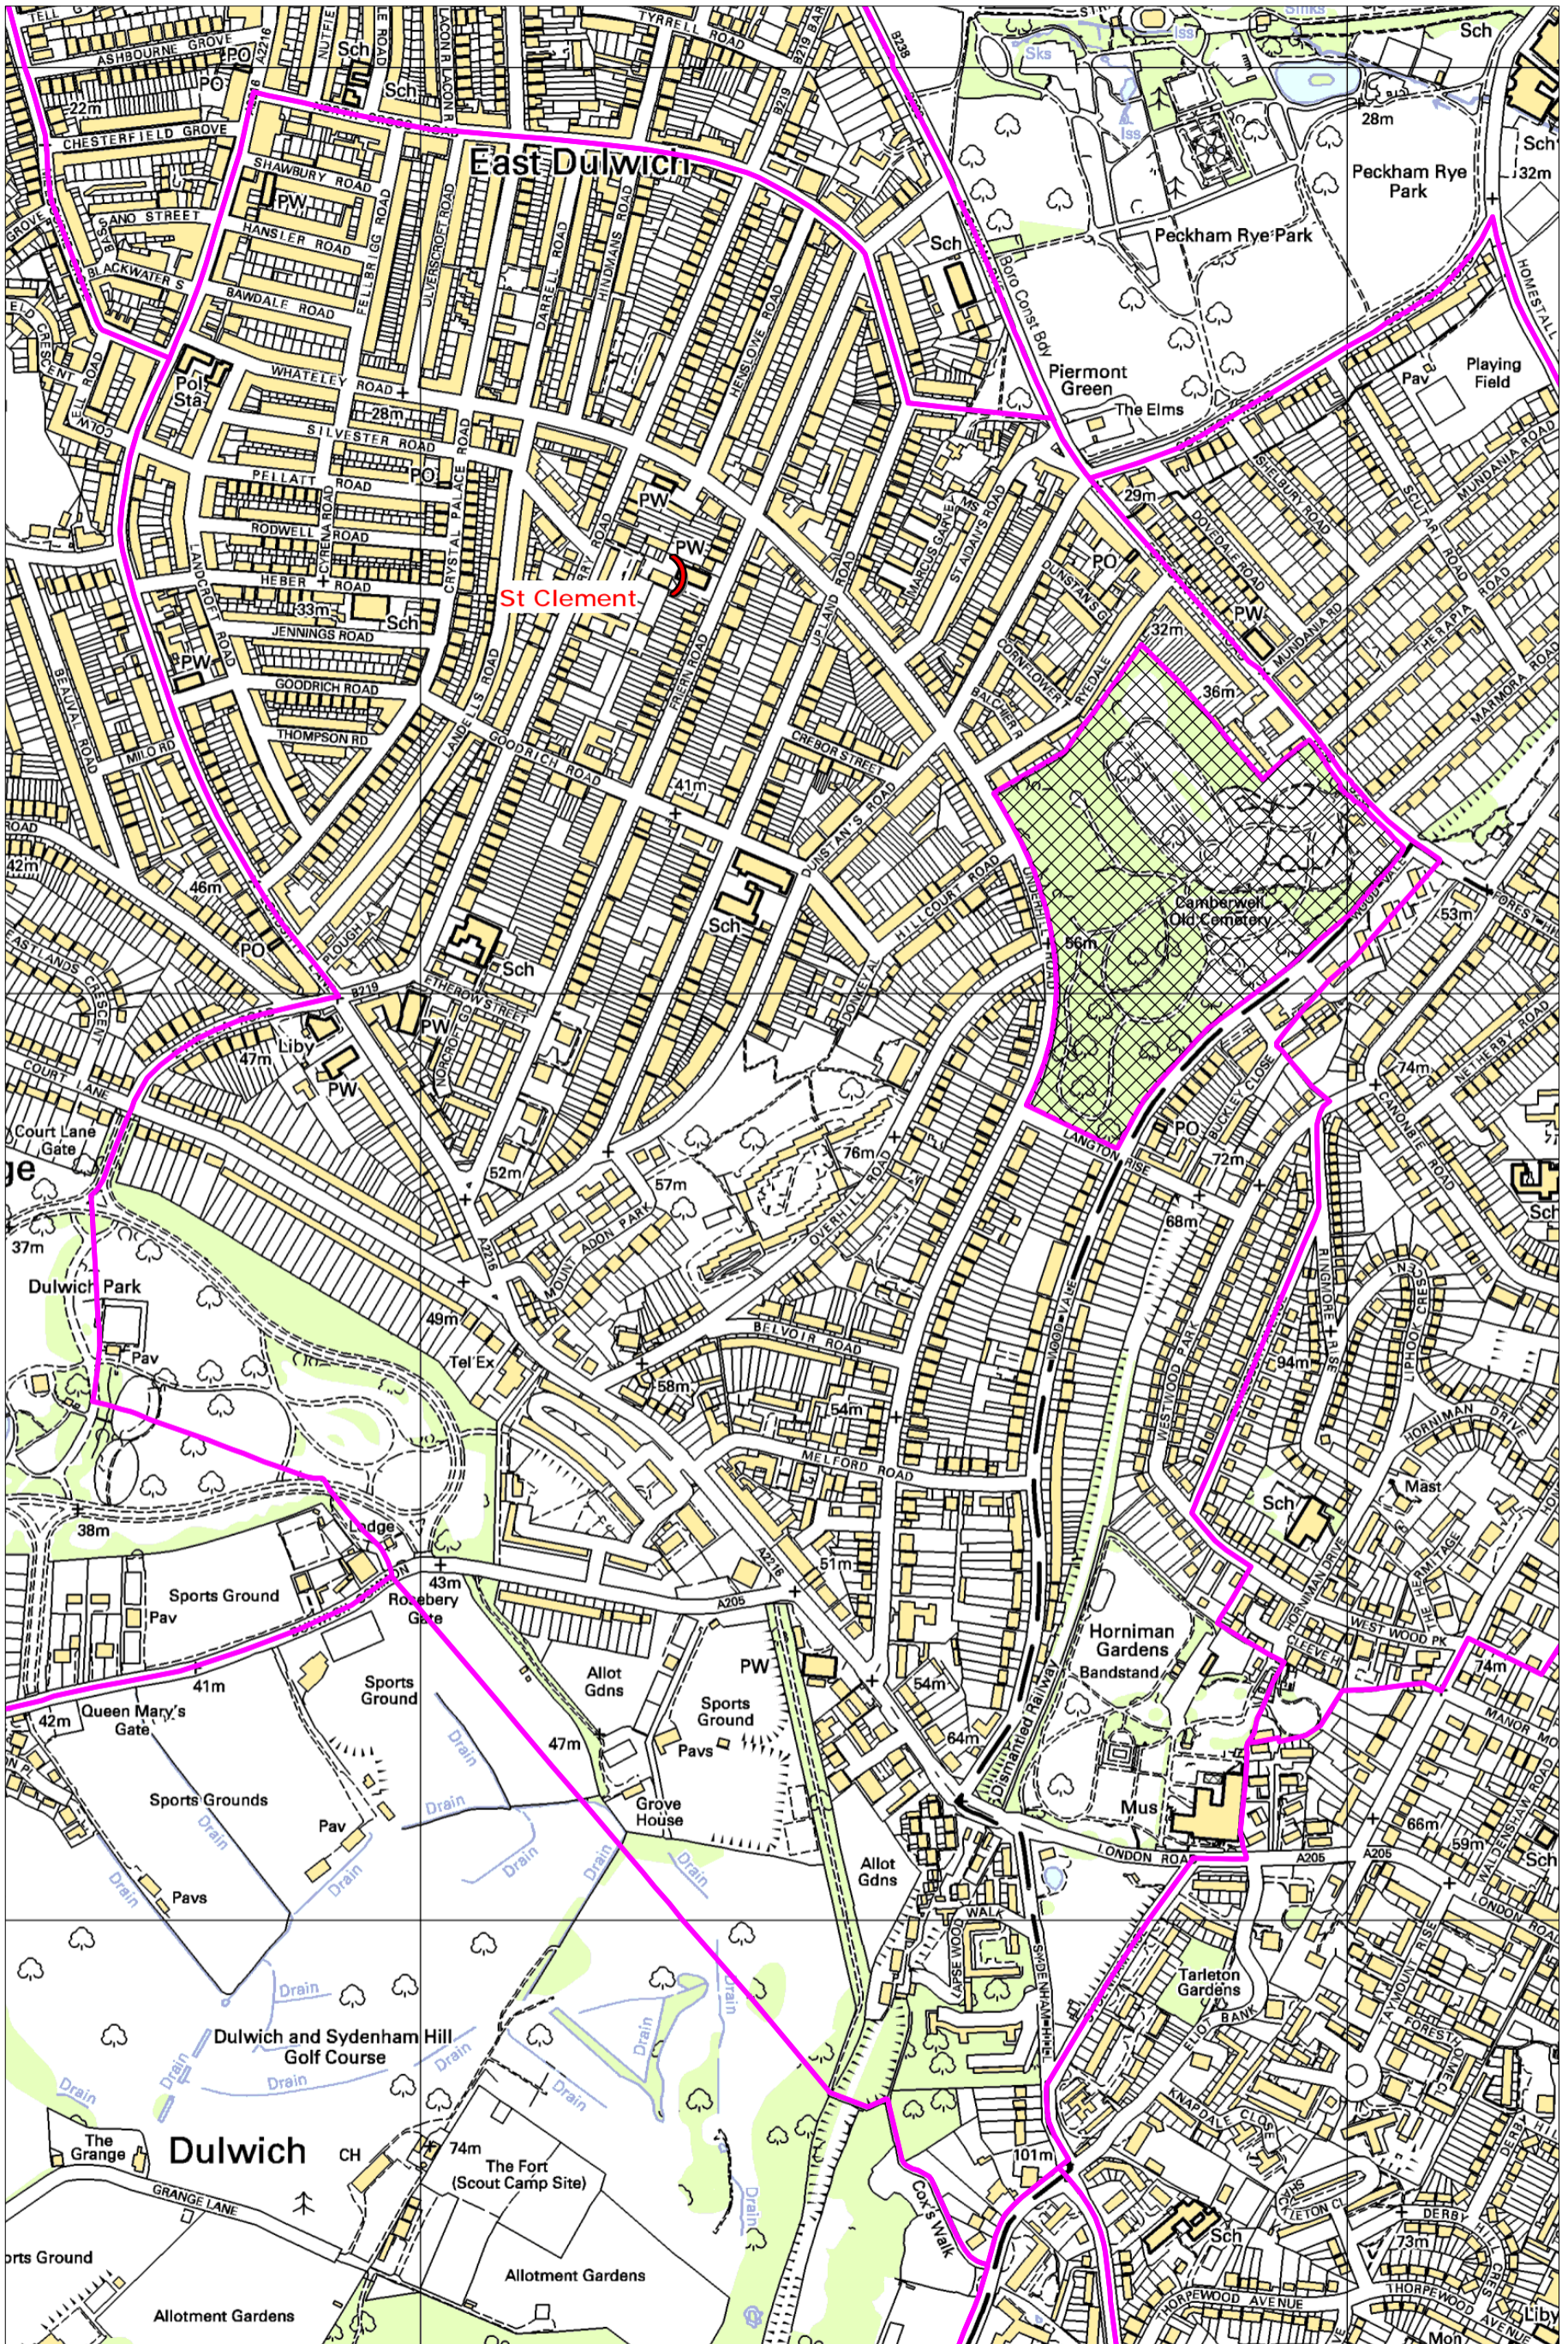

Parish of  
DULWICH, ST CLEMENT w ST PETER

scale 1:7000 at A3

The hatched area is a cemetery forming a detached part of the parish of Camberwell, St Giles

DIocese of Southwark 2011

This map is provided solely for the purposes of identifying ecclesiastical boundaries.