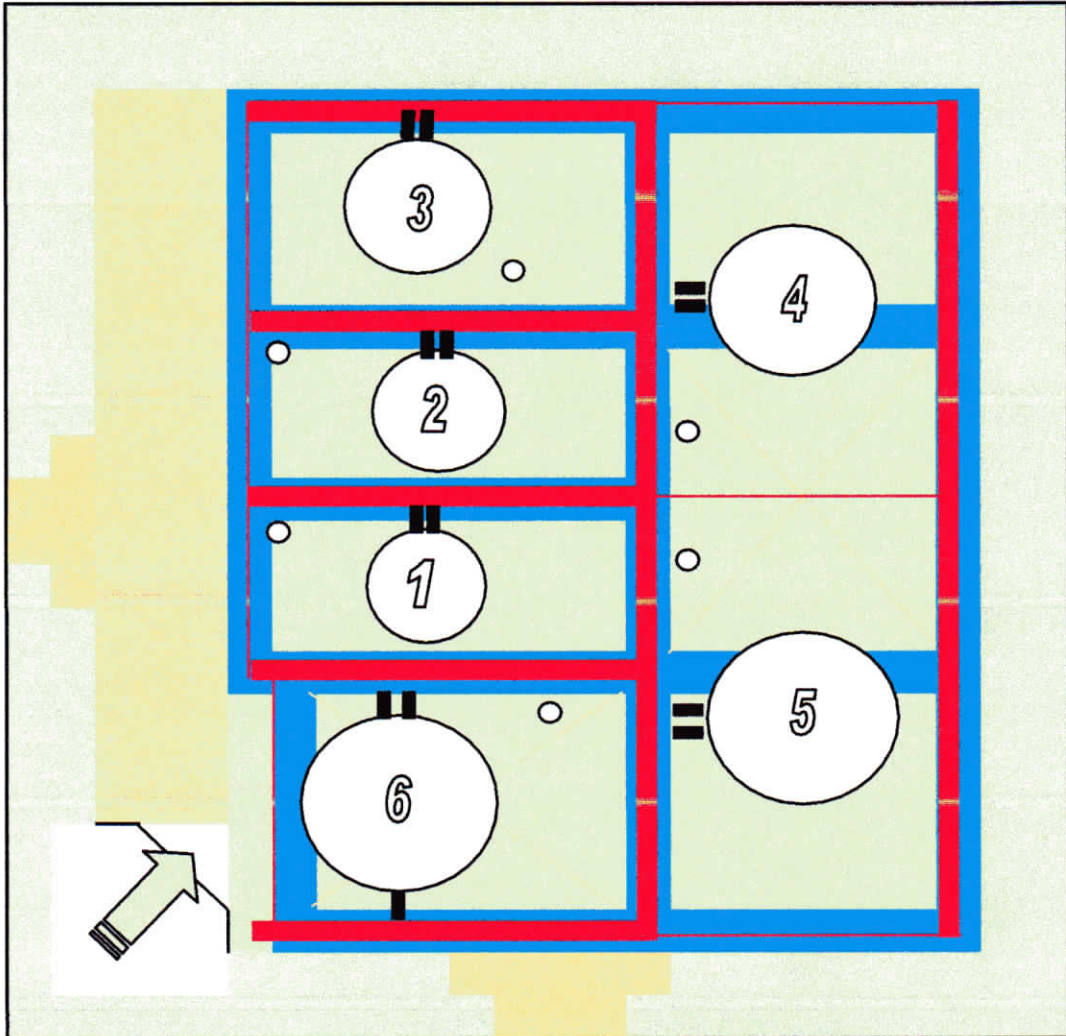

St.Bartholomew's Church Great Gransden

DIAGRAM OF THE LAYOUT OF THE BELFRY

N O R T H

■ Clock hammers

○ Rope holes

Not to scale

Entry / Exit