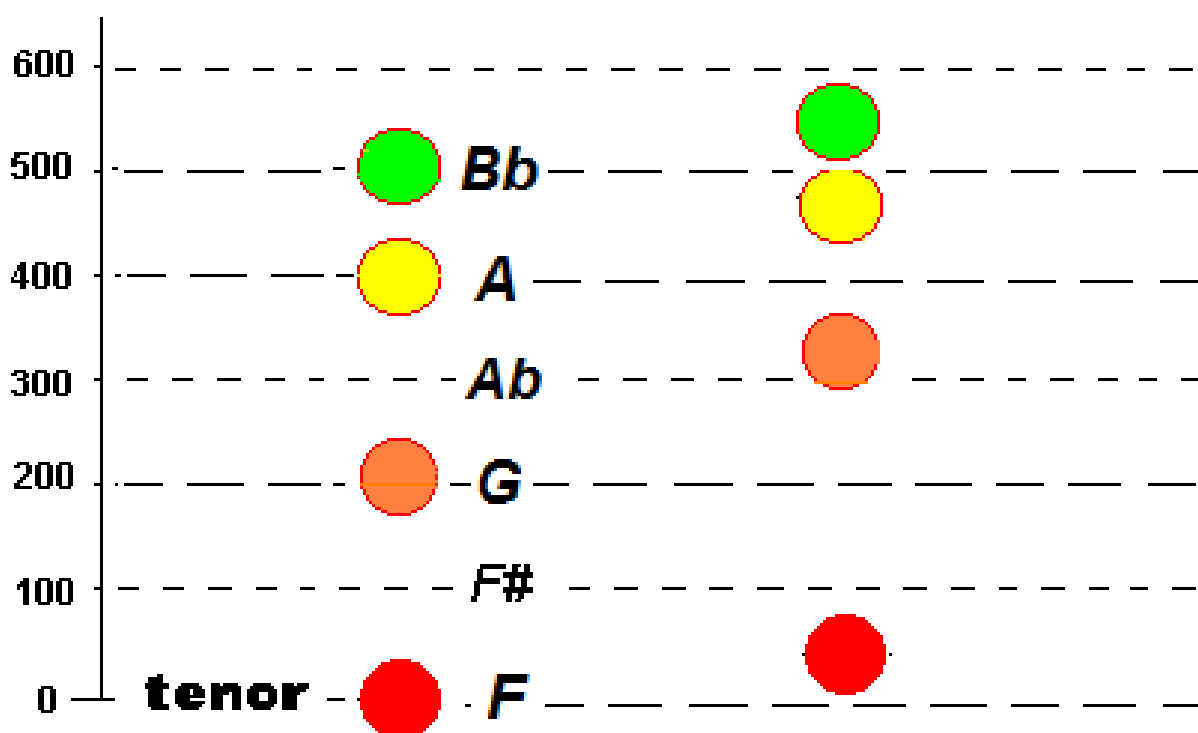

# BELL TUNING

*Cents above  
tenor*

*Major Scale*

*Ashby St Ledgers  
bells*

*There are 100 cents in a semi-tone*

*GHP 3/11/14. Frequency from Dove on-line; note from Bellnote*