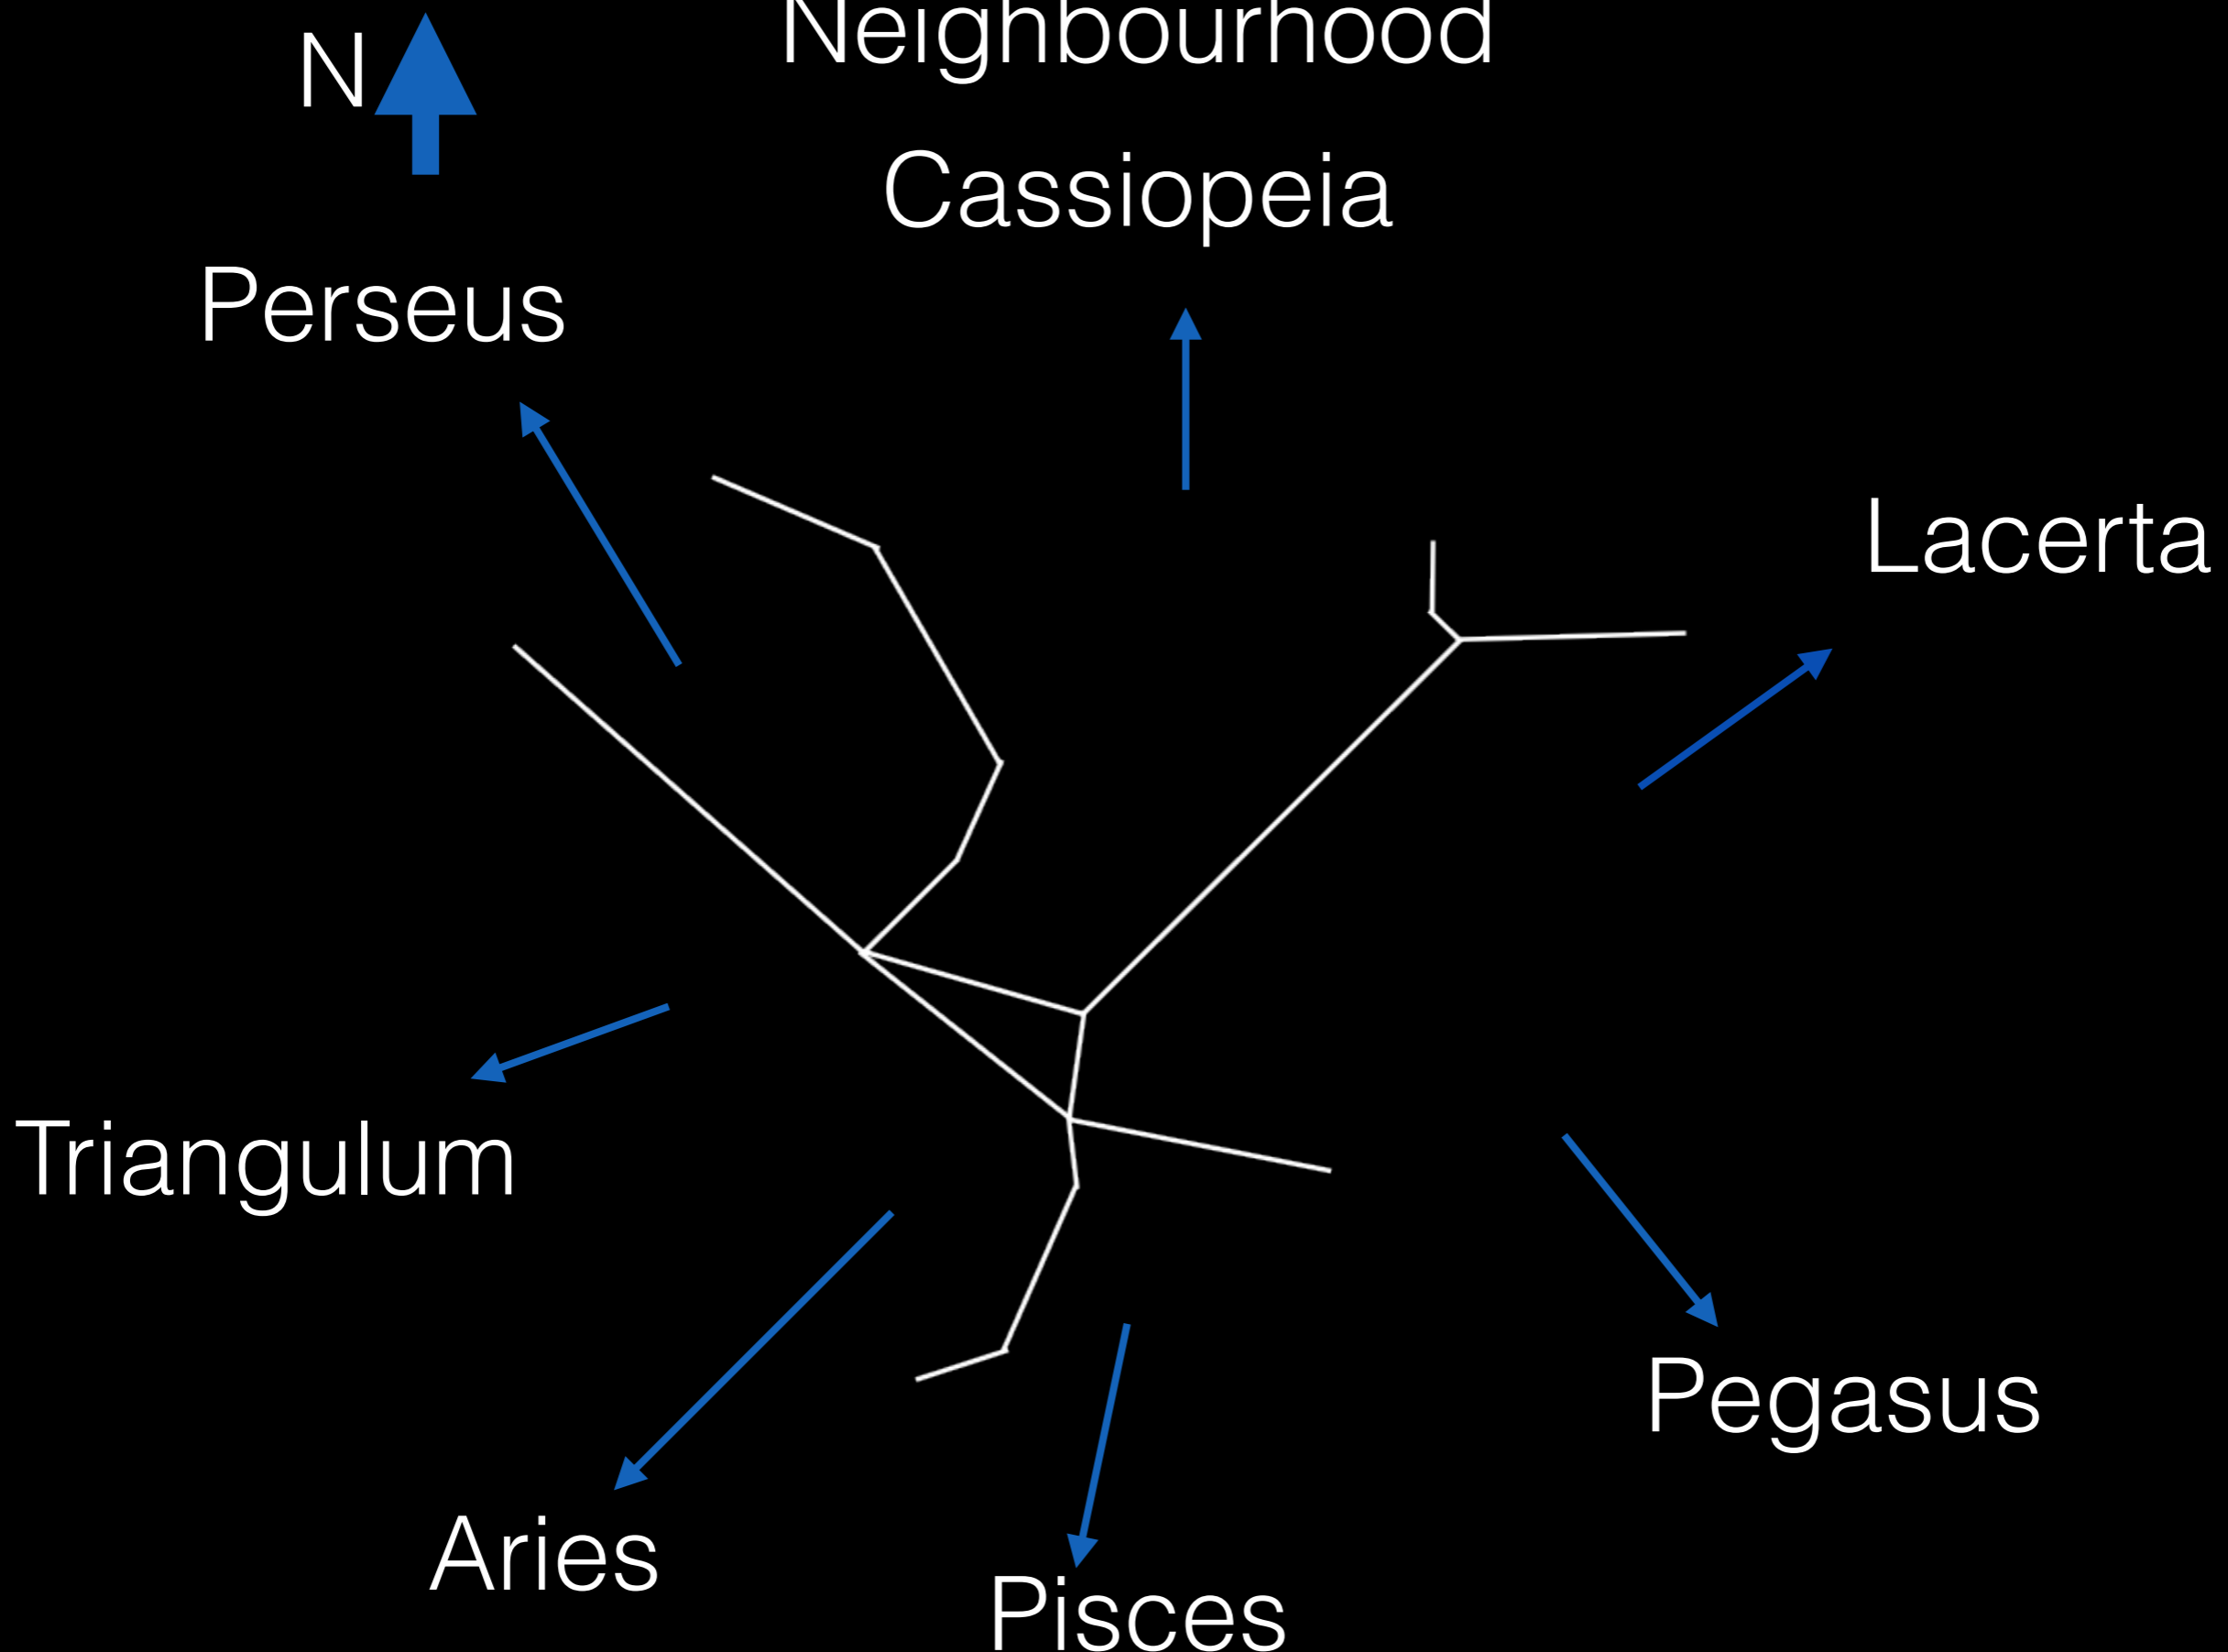

Andromeda - the chained maiden

Finding Andromeda

Northeast, November Evenings

Andromeda - the chained maiden

Andromeda - the chained maiden

Neighbourhood

Cassiopeia

Perseus

Lacerta

Triangulum

Aries

Pisces

Pegasus

Andromeda - the chained maiden

Visibility - Autumn / Winter

22:00 GMT transit - October / November

Double stars - π , γ

Type	NGC/IC	Messier/C	Name
GX	224	M31	Andromeda galaxy
GX	221	M32	(Dwarf elliptical)
GX	205	M110	(Dwarf elliptical)
PN	7662	C22	Blue snowball
GX	891	C23	
OC	752	C28	