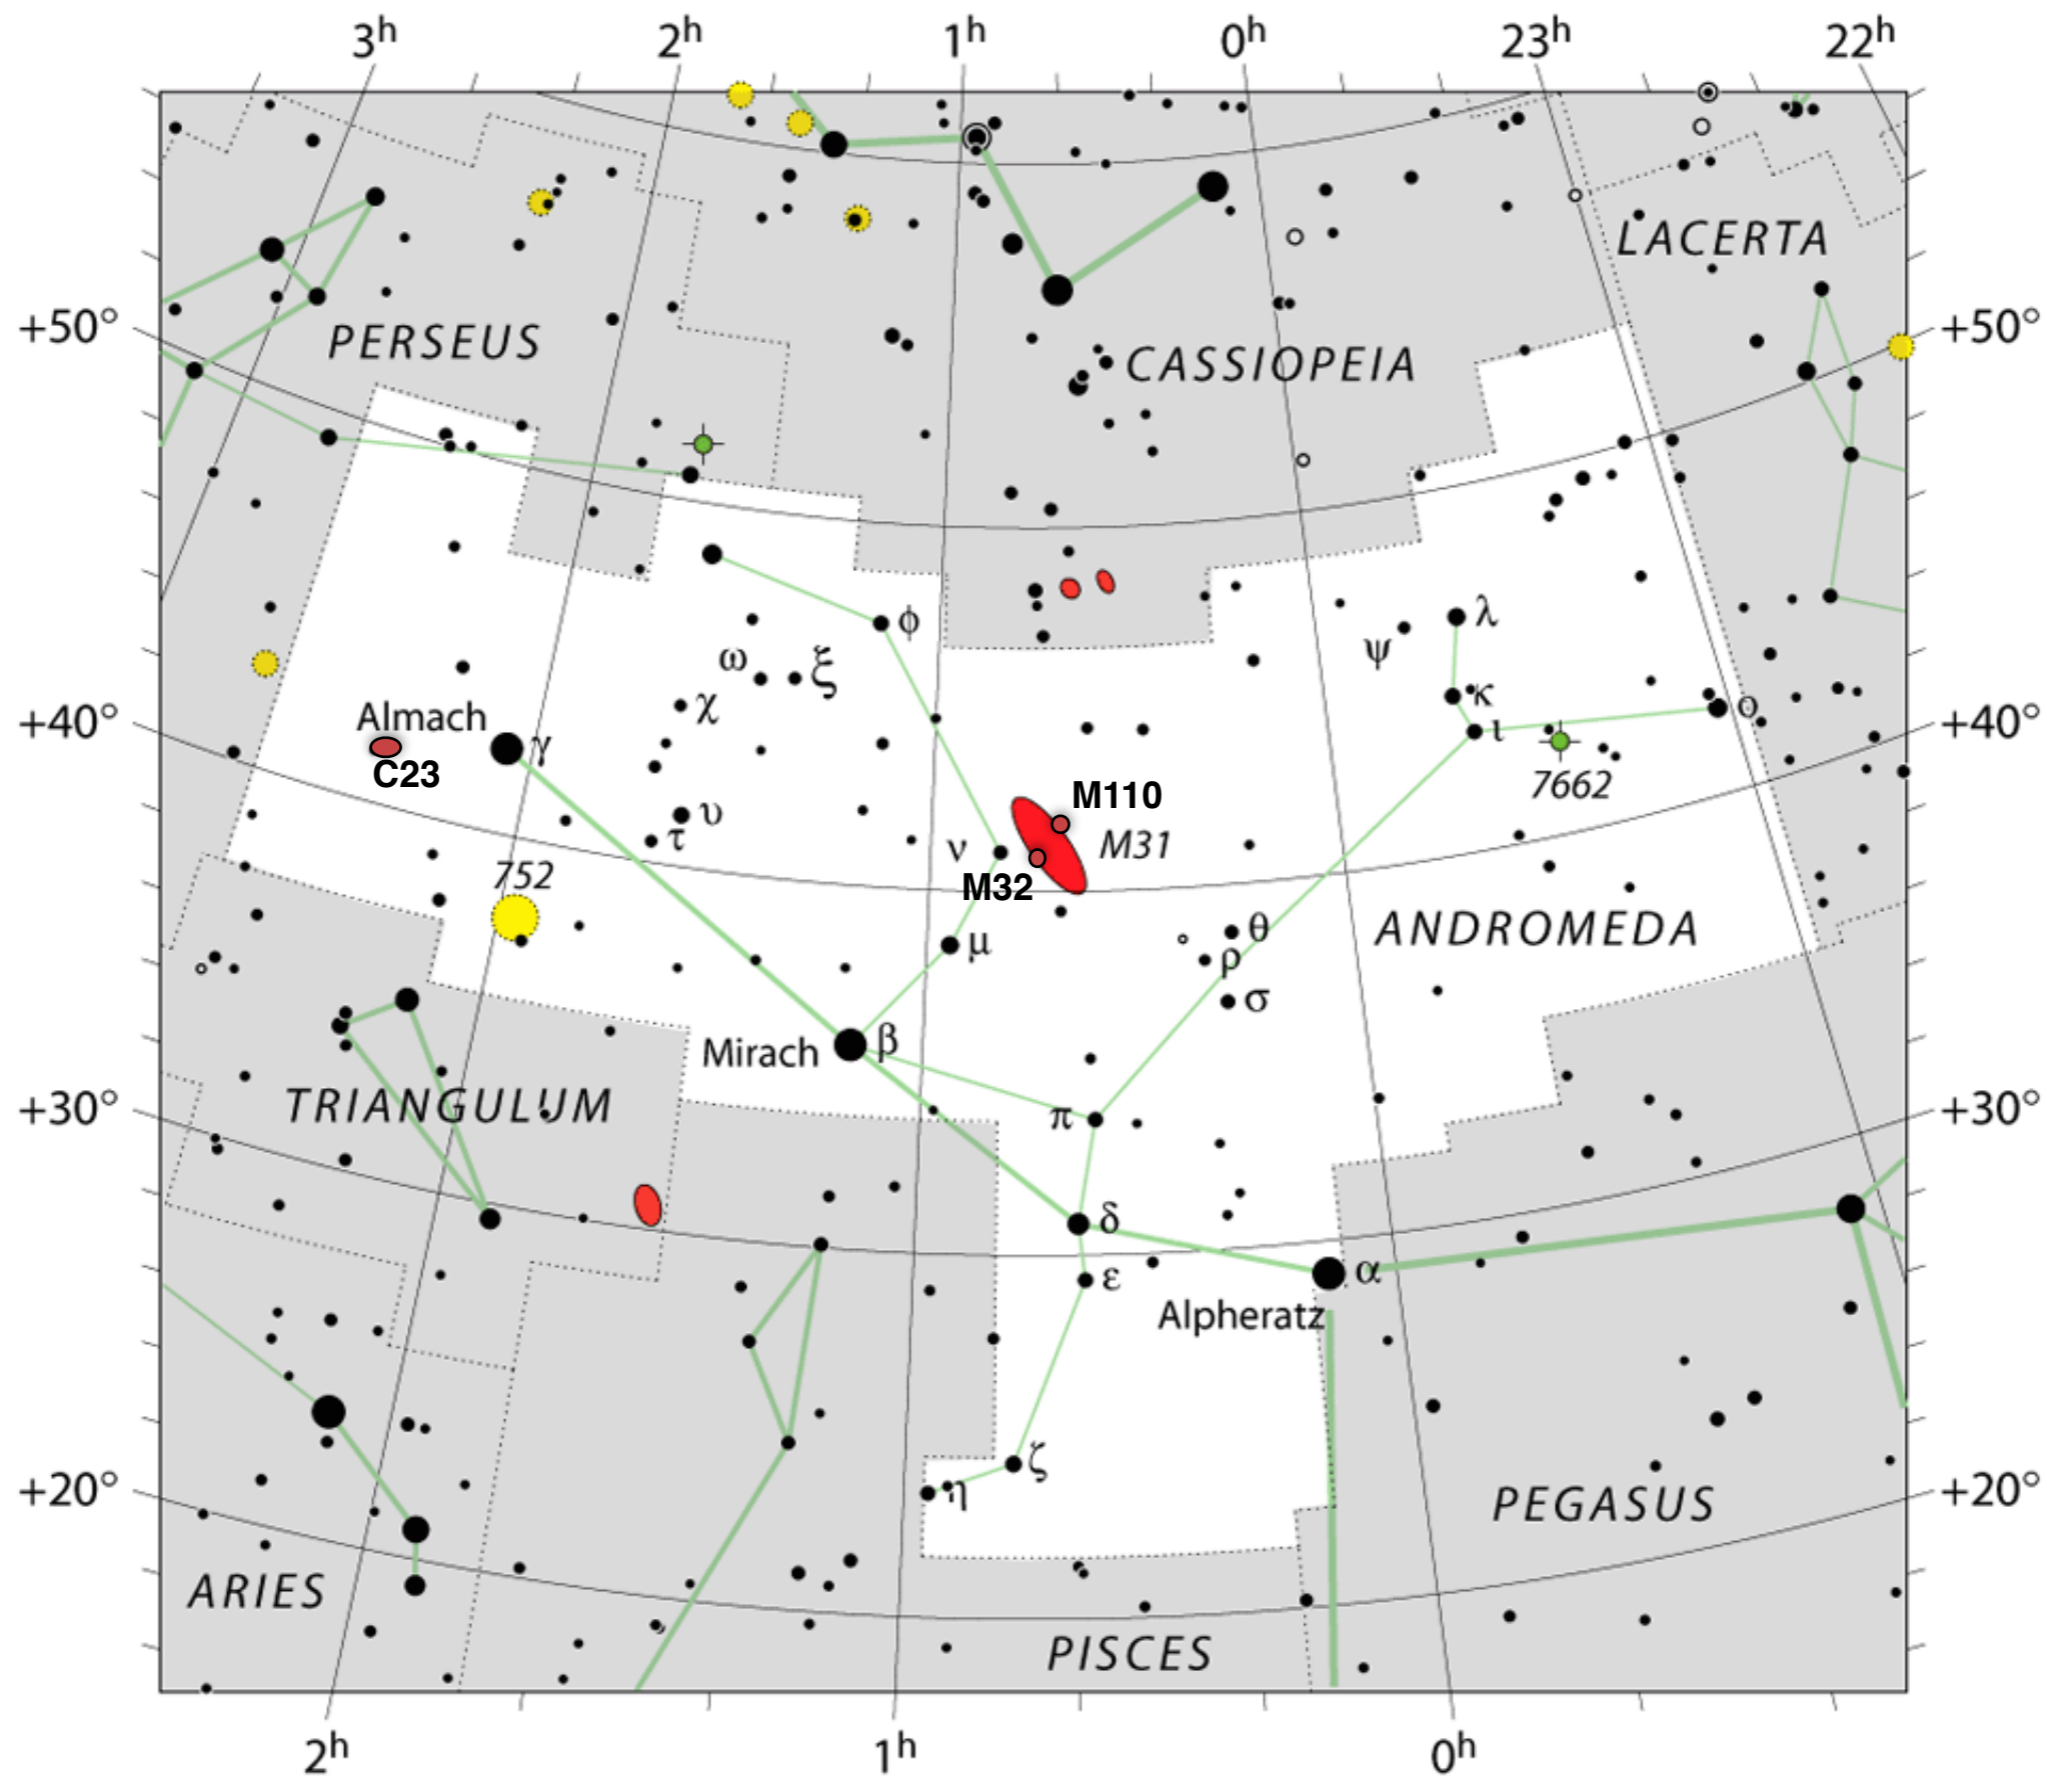

Andromeda - the chained maiden

Finding Andromeda

Northeast, November Evenings

Andromeda - the chained maiden

Andromeda - the chained maiden

Neighbourhood

Cassiopeia

Perseus

Lacerta

Triangulum

Aries

Pisces

Pegasus

Andromeda - the chained maiden

Visibility - Autumn / Winter

22:00 GMT transit - October / November

Double stars - π , γ

Type	NGC/IC	Messier/C	Name
GX	224	M31	Andromeda galaxy
GX	221	M32	(Dwarf elliptical)
GX	205	M110	(Dwarf elliptical)
PN	7662	C22	Blue snowball
GX	891	C23	
OC	752	C28	