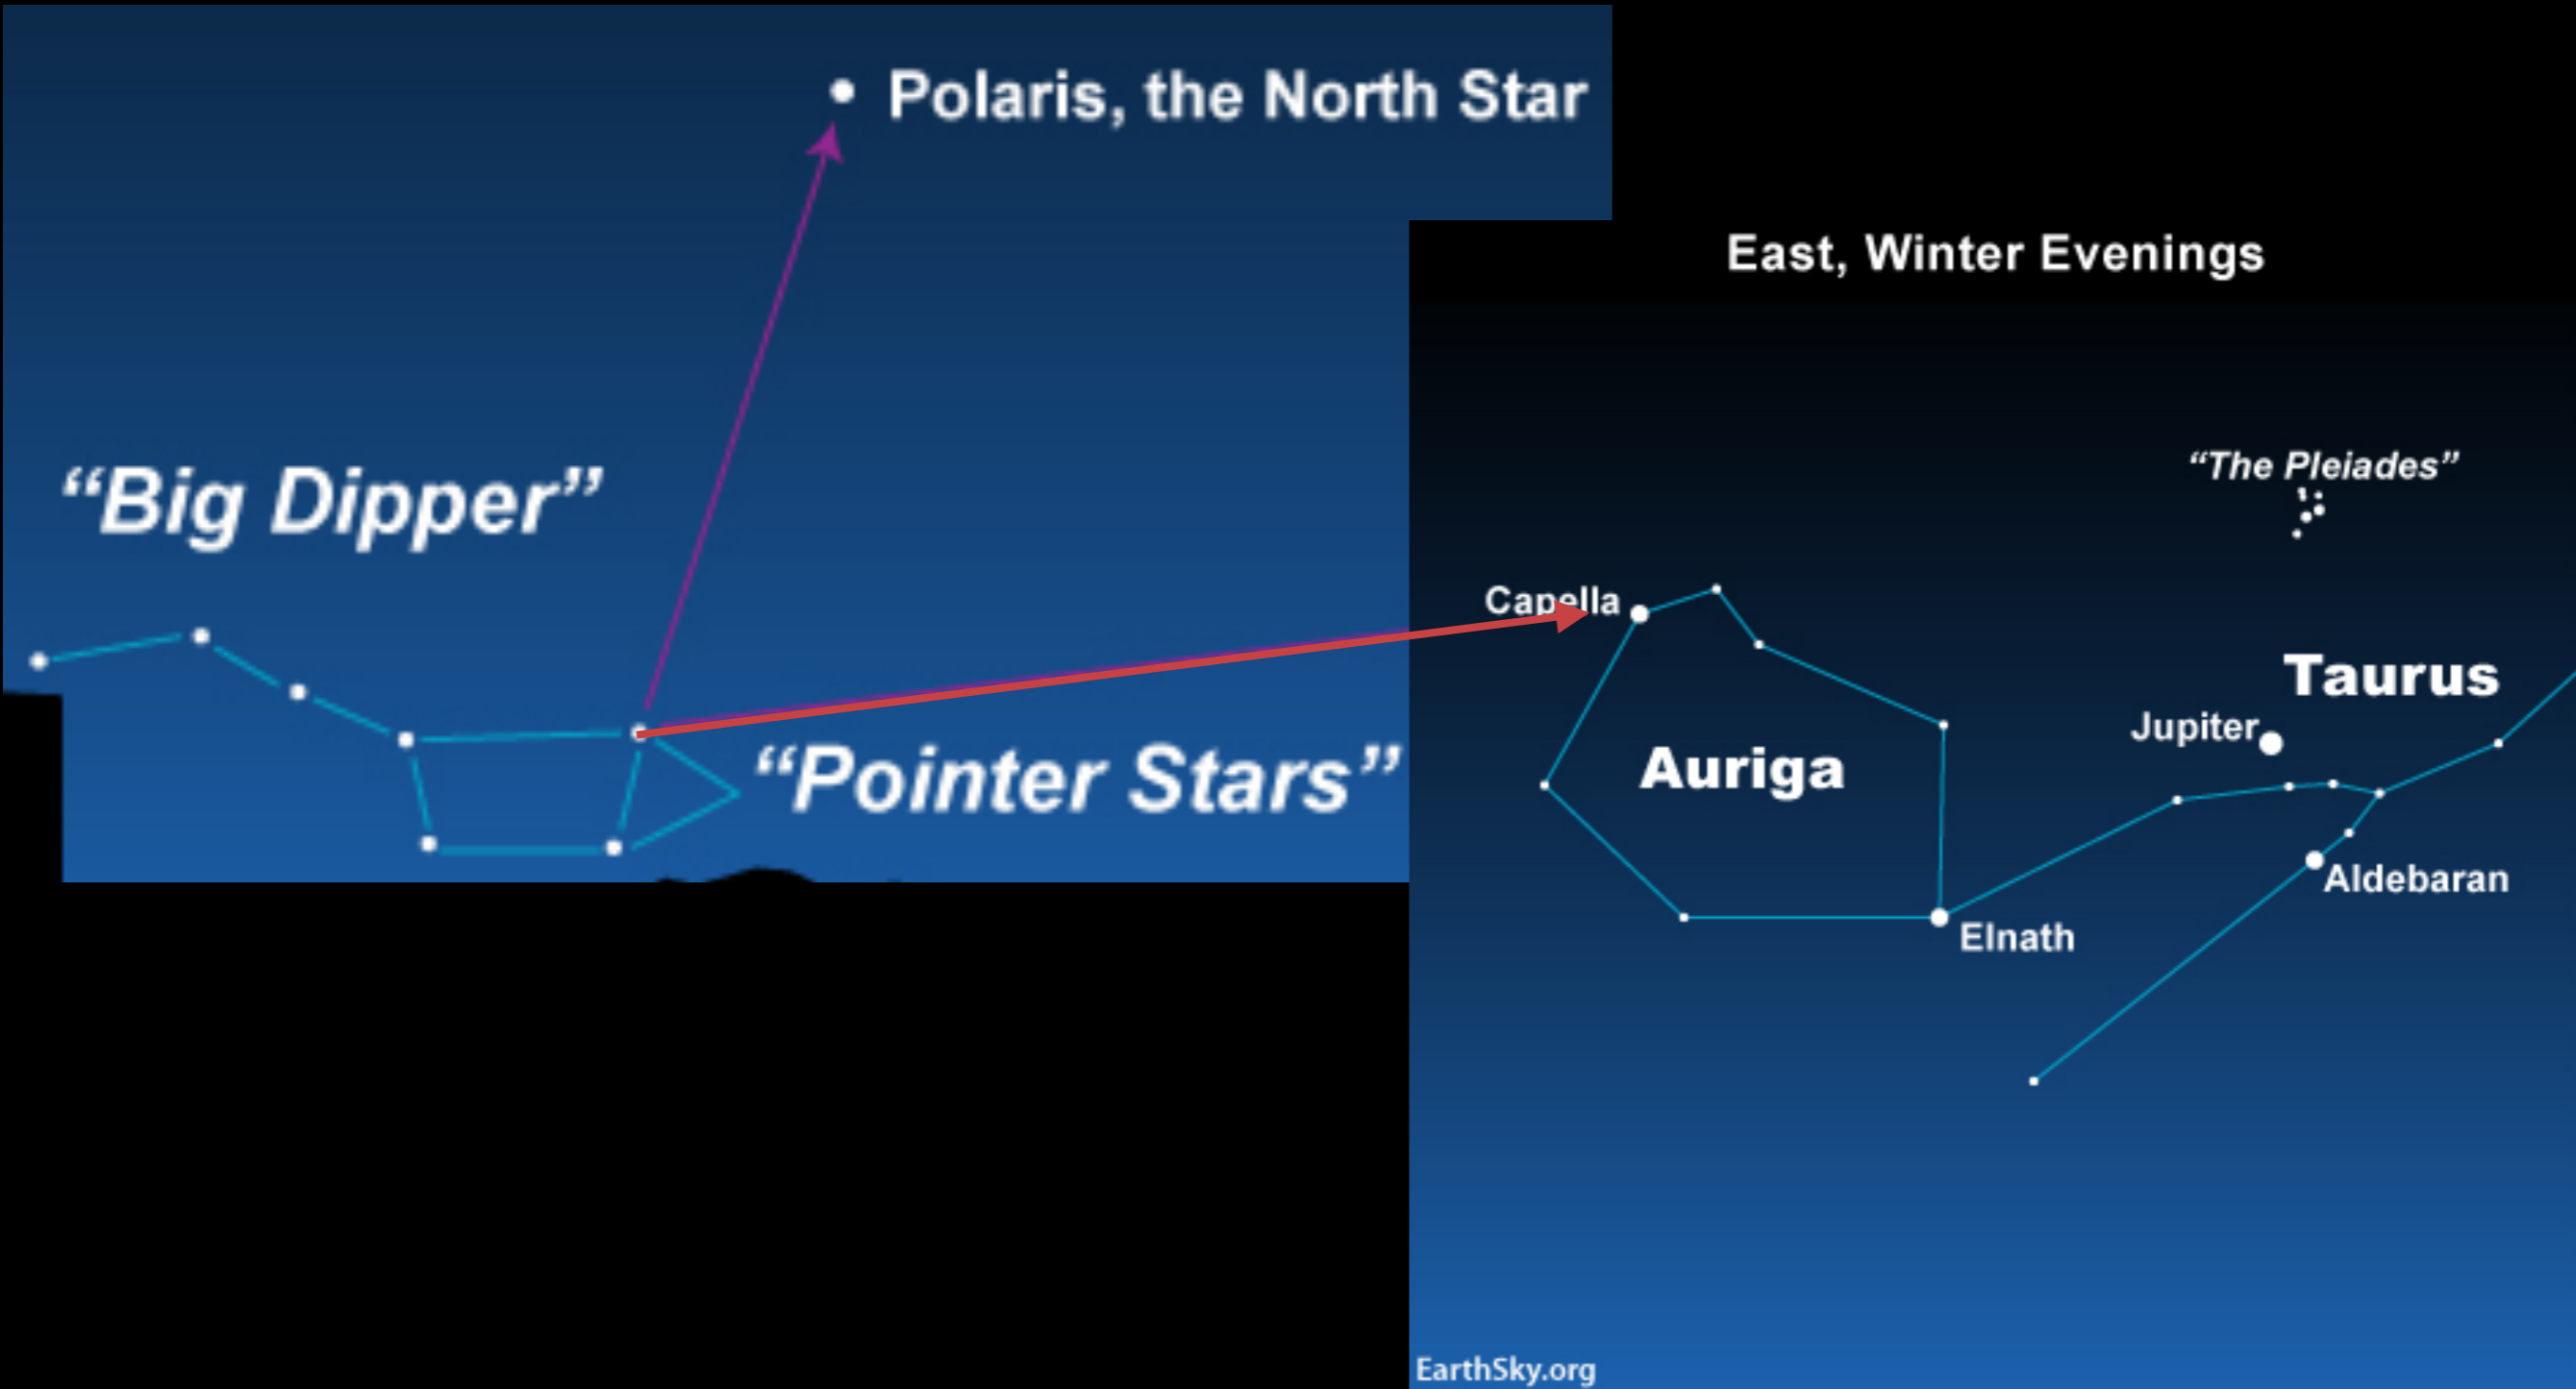

Auriga - the charioteer

Finding Auriga

Auriga - the charioteer

Auriga - the charioteer

Neighbourhood

Auriga - the charioteer

Visibility - Winter

22:00 GMT transit - December / January

Double stars - α (Capella double double)

β , θ , ε , δ , λ

Type	NGC/IC	Messier/Caldwell	Name
OC	NGC 2168	M36	
OC	NGC 1960	M37	
OC	NGC 1912	M38	
N	IC 405	C31	Flaming star nebula