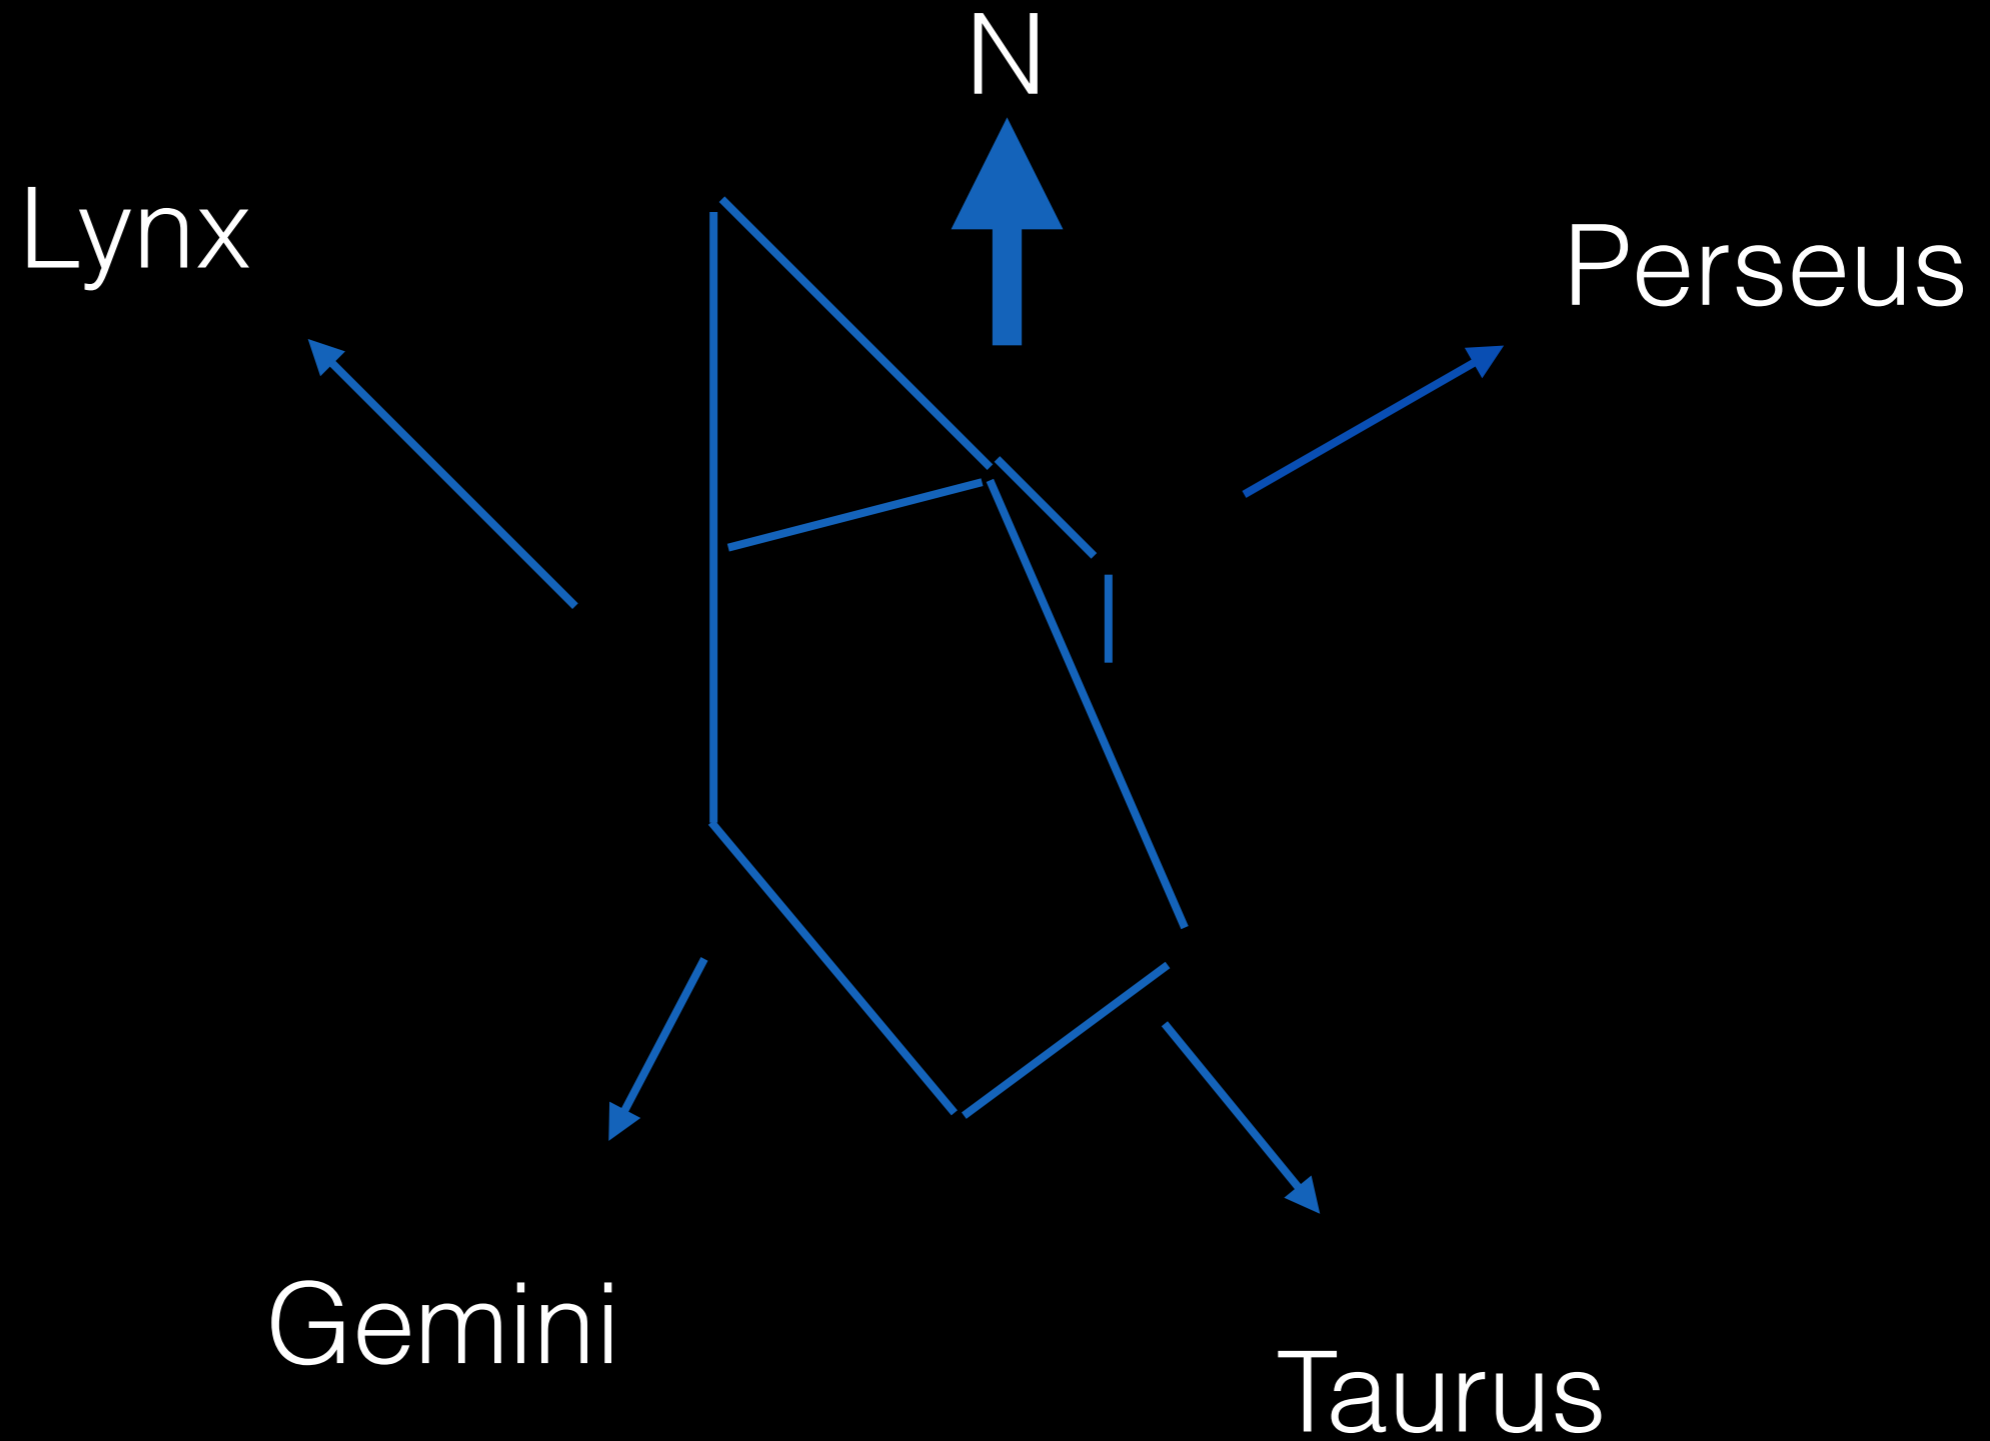

Auriga - the charioteer

Finding Auriga

Auriga - the charioteer

Auriga - the charioteer

Neighbourhood

Auriga - the charioteer

Visibility - Winter

22:00 GMT transit - December / January

Double stars - α (Capella double double)

β , θ , ε , δ , λ

Type	NGC/IC	Messier/Caldwell	Name
OC	NGC 2168	M36	
OC	NGC 1960	M37	
OC	NGC 1912	M38	
N	IC 405	C31	Flaming star nebula