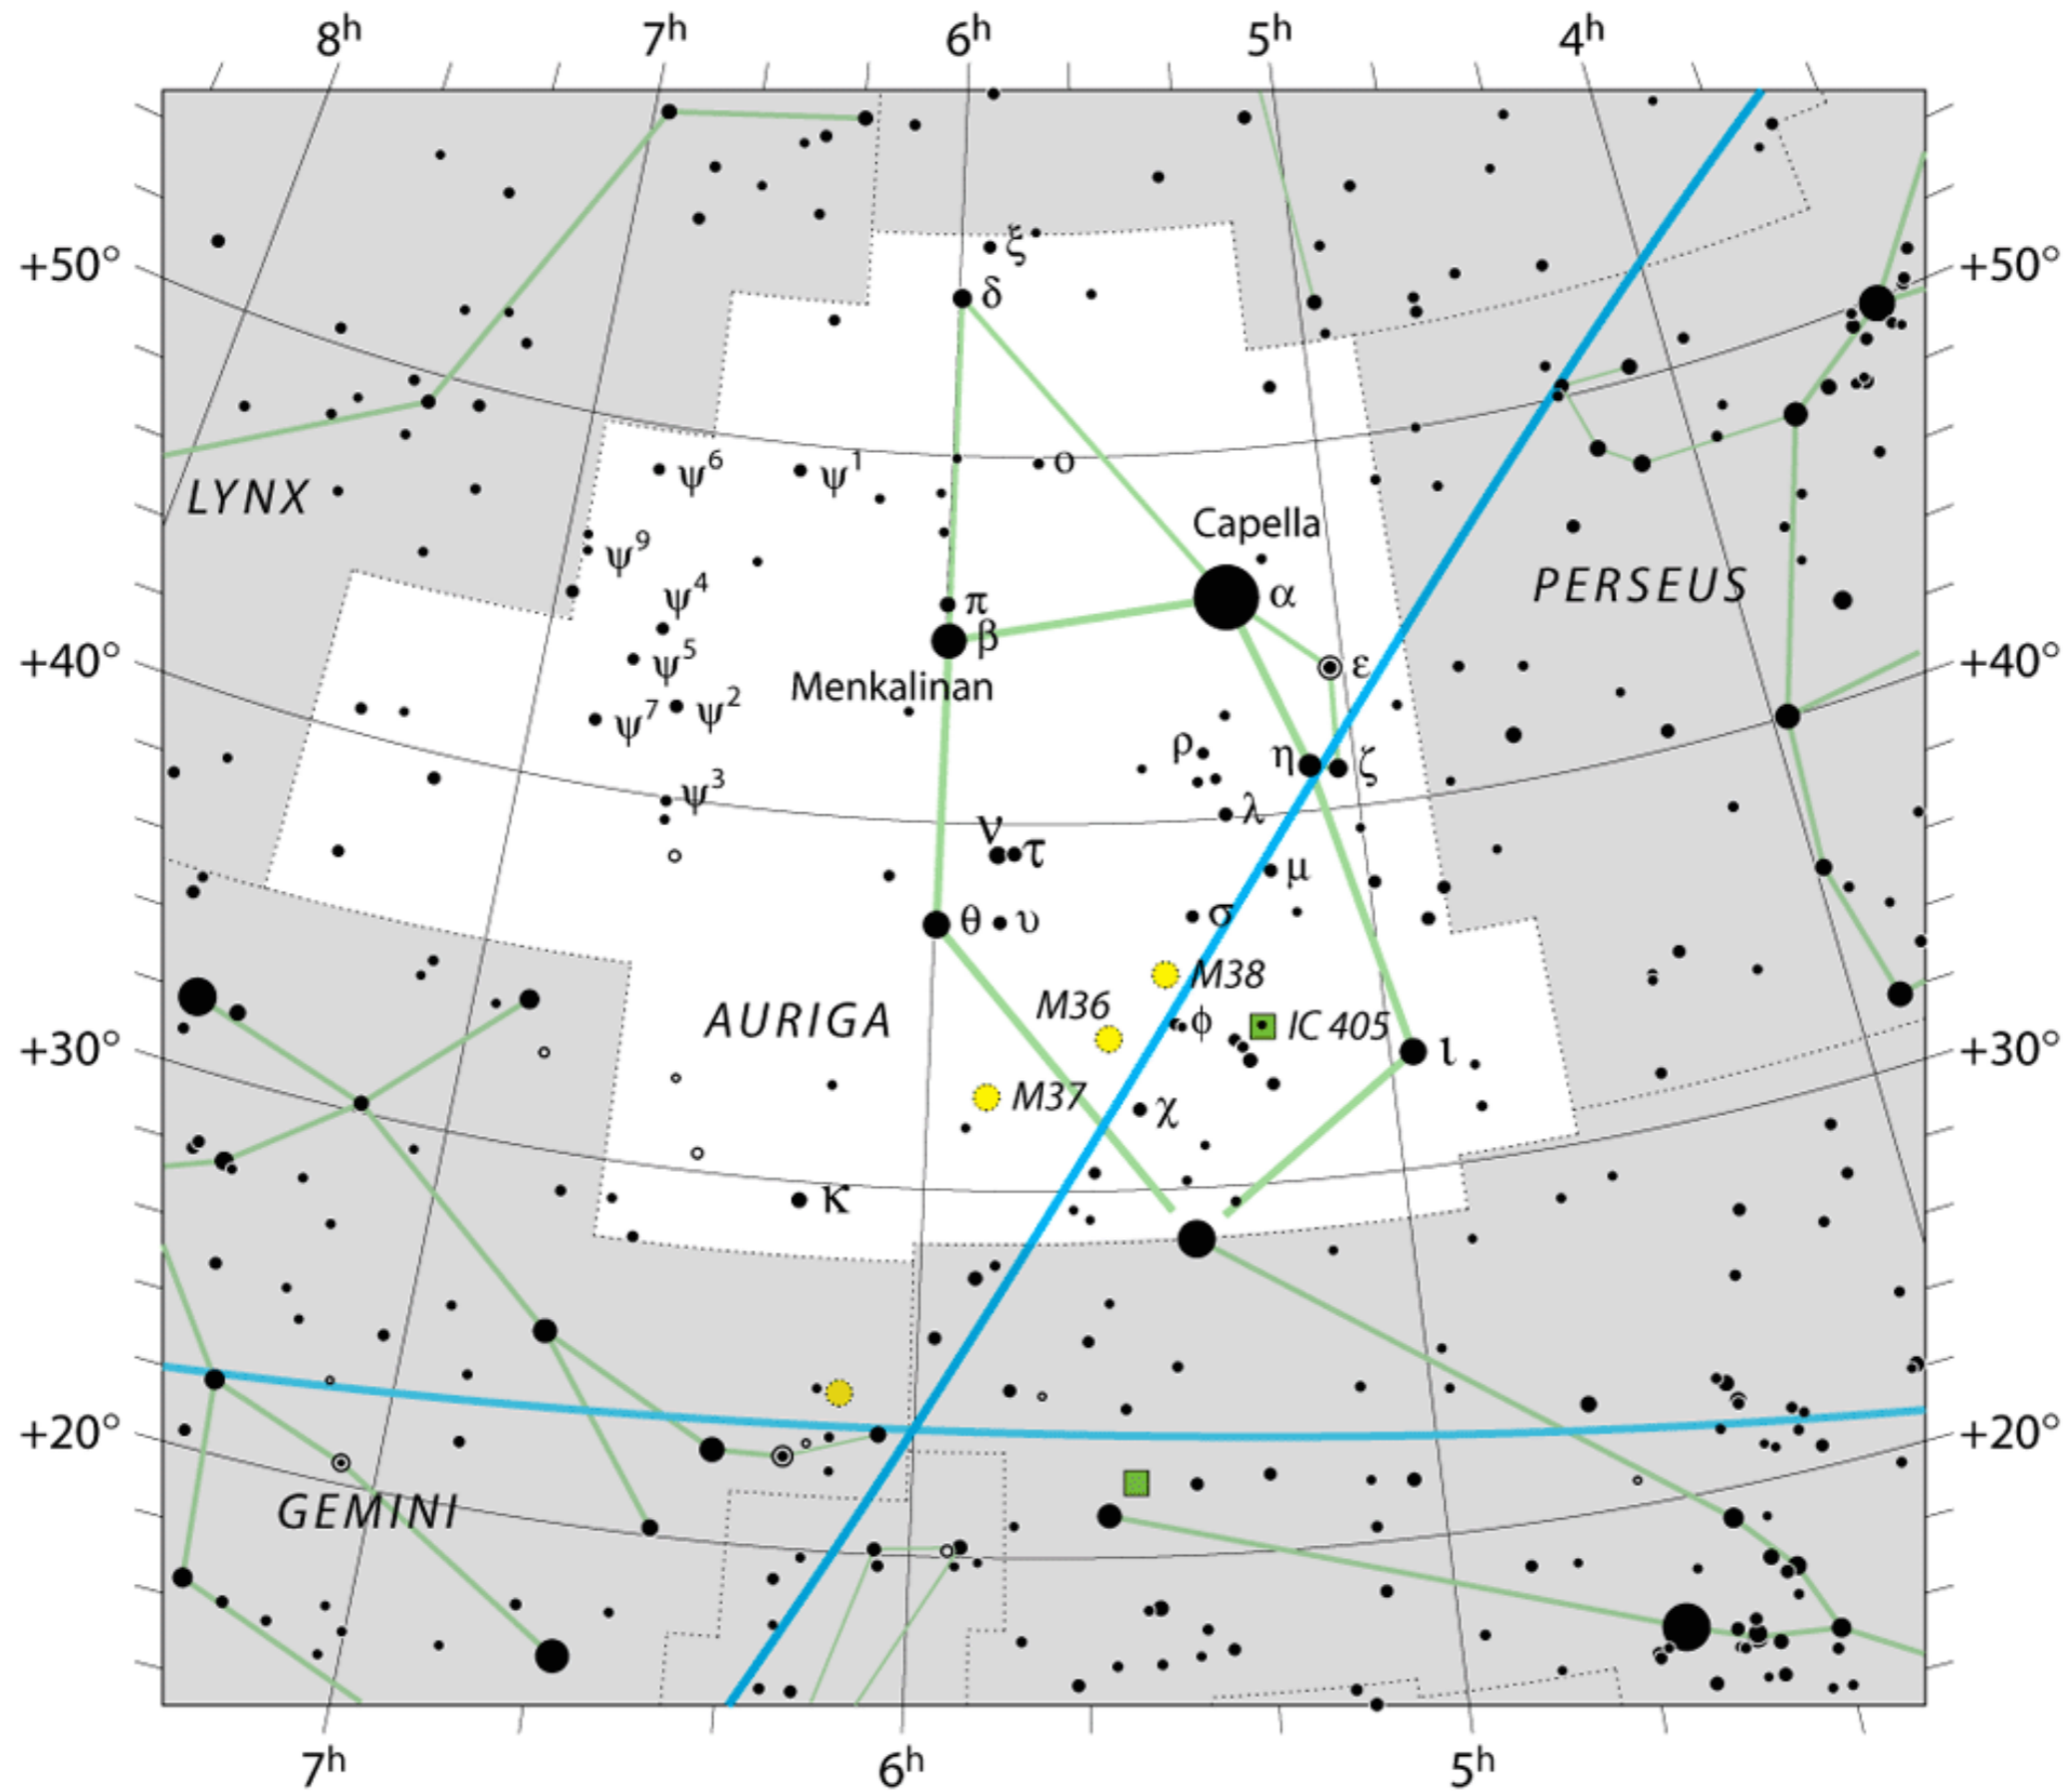

Auriga - the charioteer

Finding Auriga

Auriga - the charioteer

Auriga - the charioteer

Neighbourhood

Auriga - the charioteer

Visibility - Winter

22:00 GMT transit - December / January

Double stars - α (Capella double double)

β , θ , ε , δ , λ

Type	NGC/IC	Messier/Caldwell	Name
OC	NGC 2168	M36	
OC	NGC 1960	M37	
OC	NGC 1912	M38	
N	IC 405	C31	Flaming star nebula