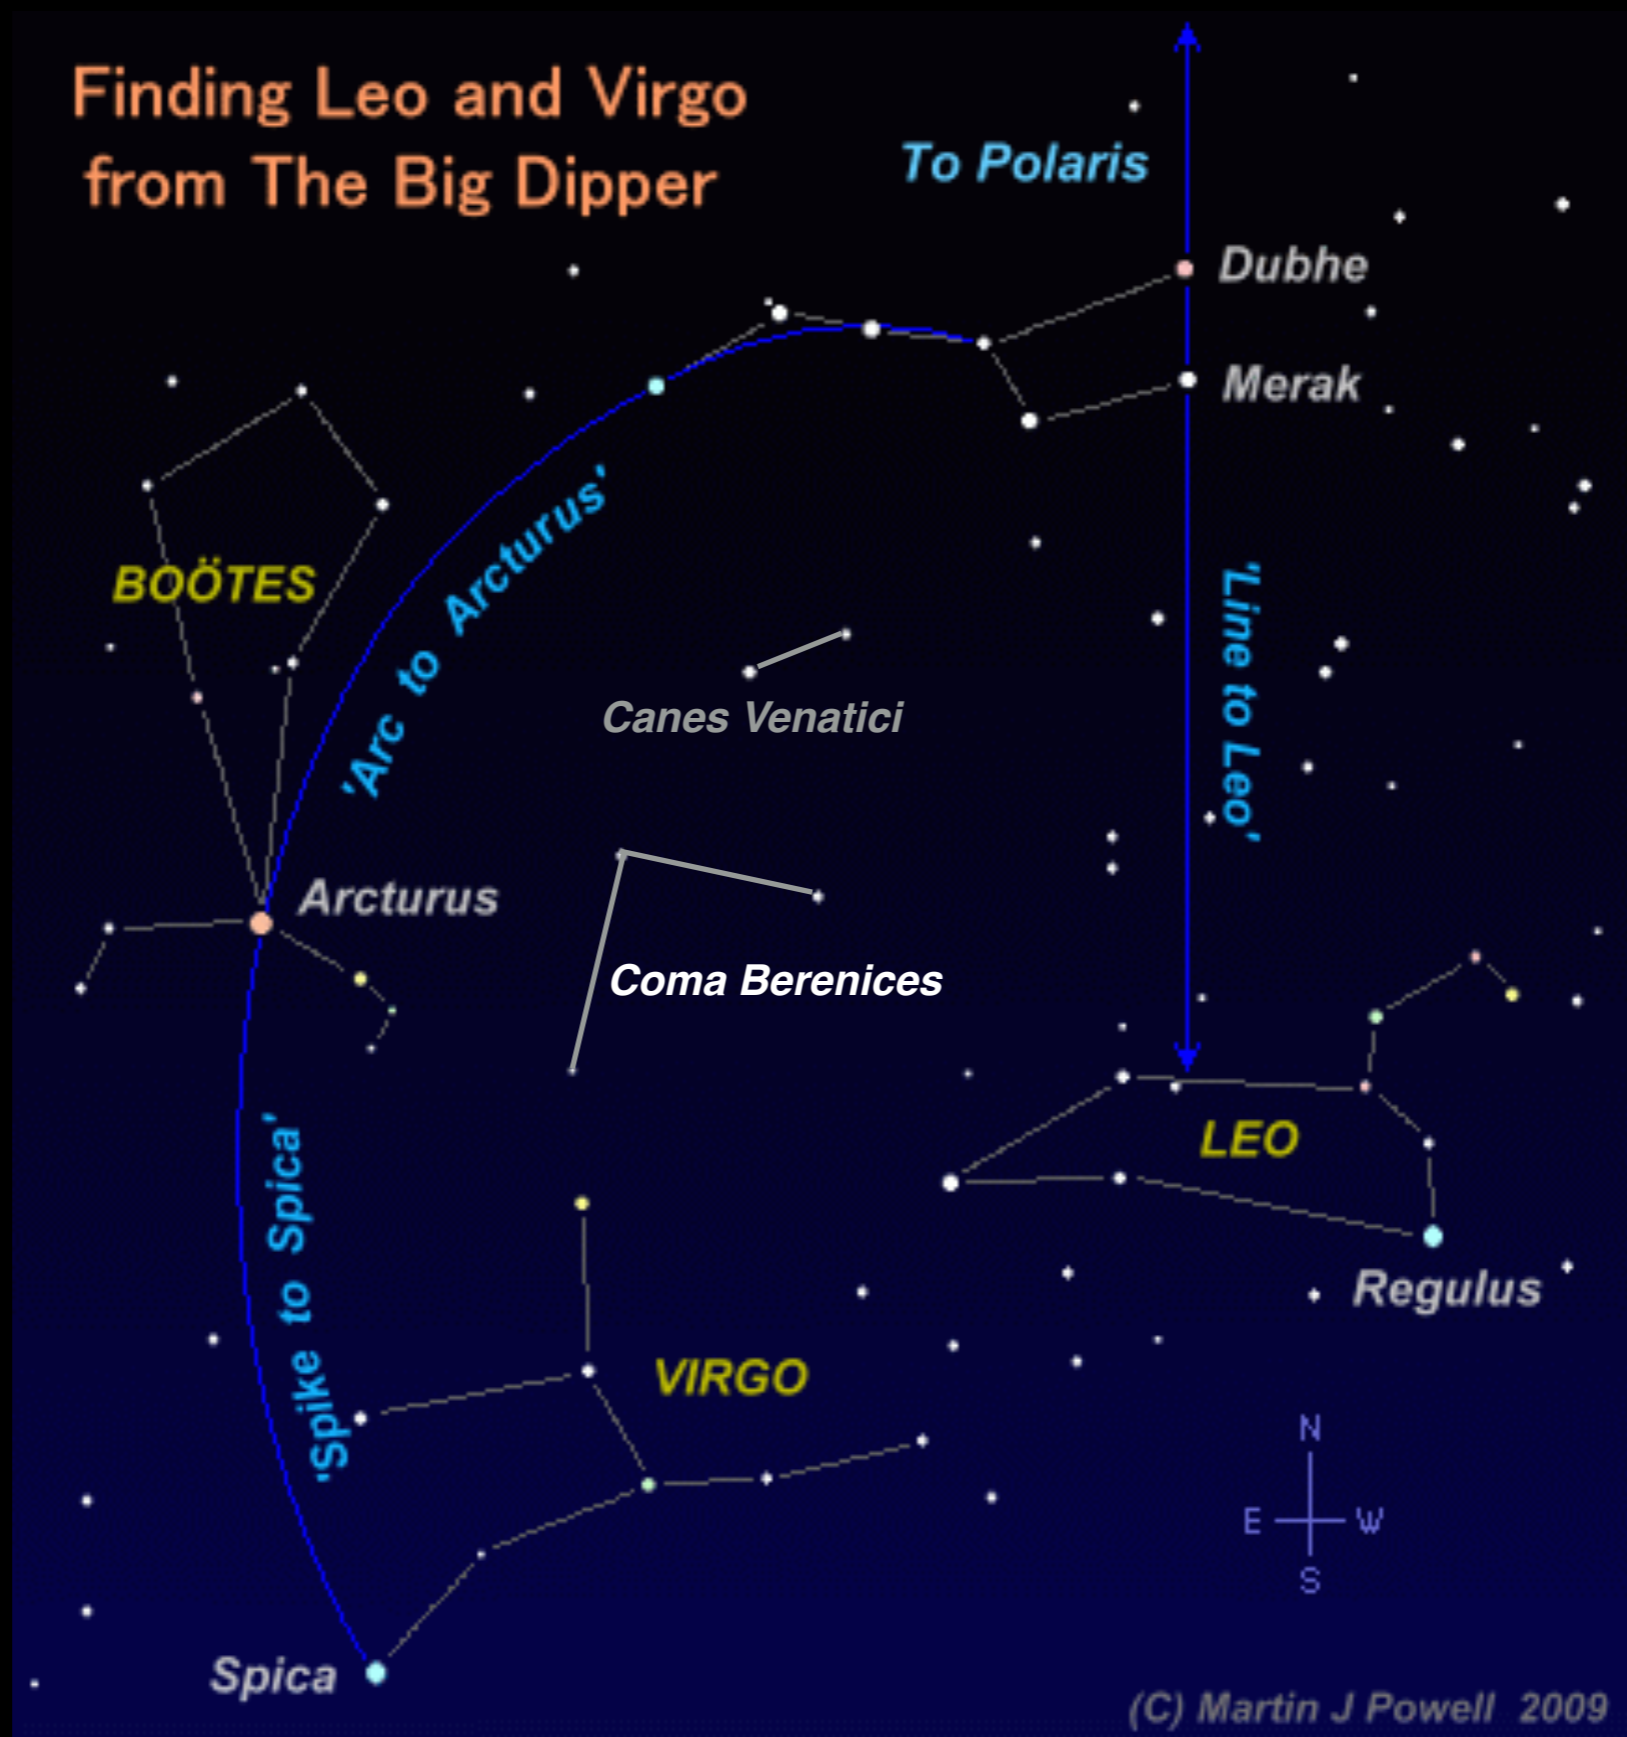

Boötes- the Herdsman

Finding Boötes