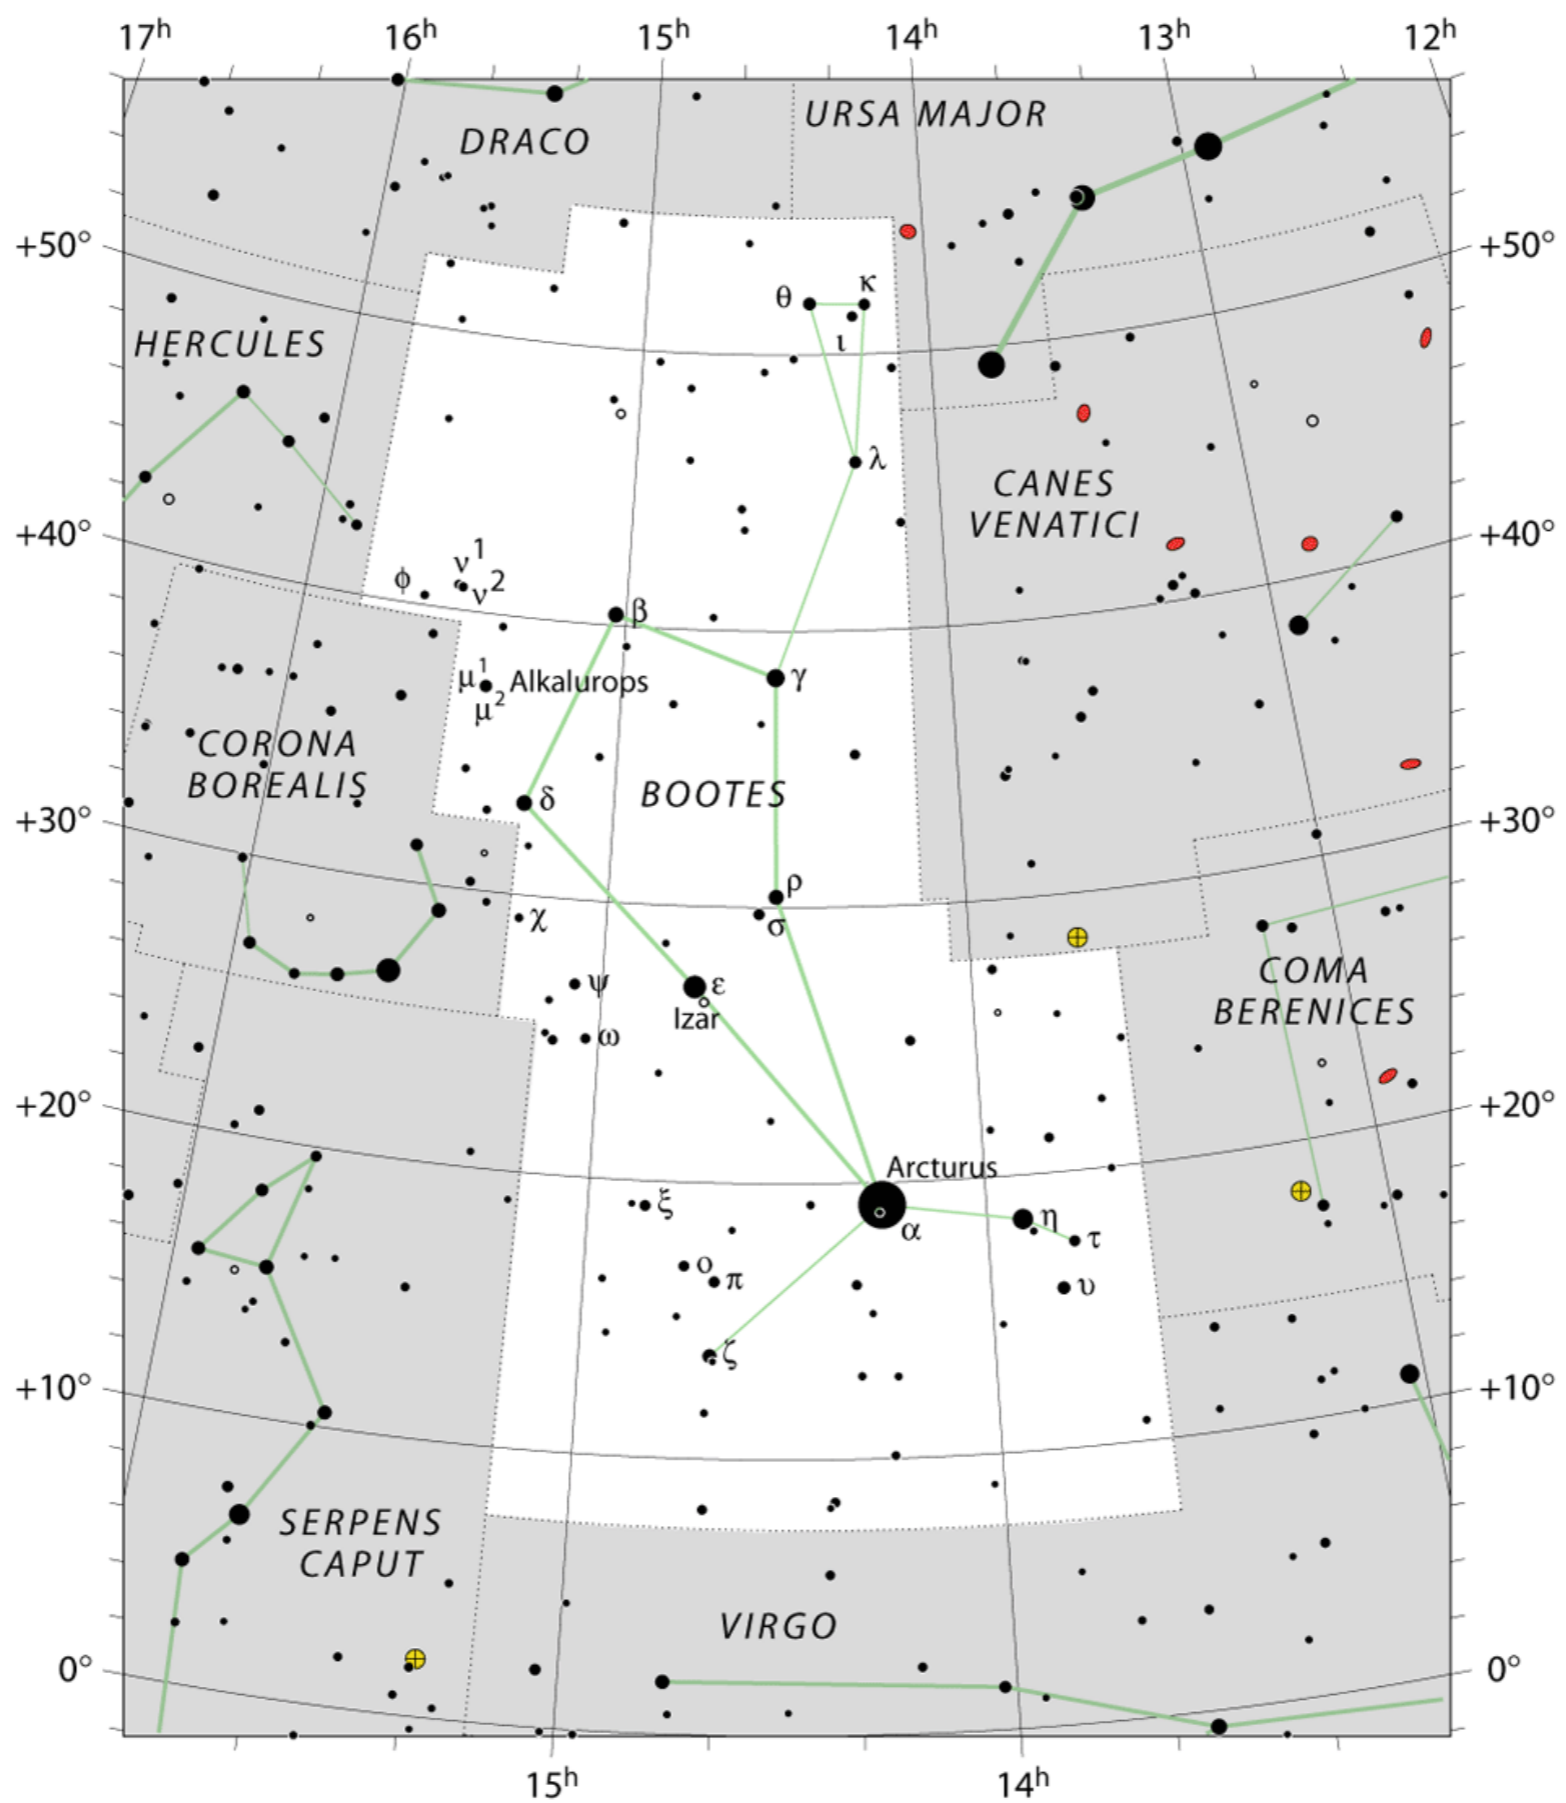

# Boötes- the Herdsman

## Finding Boötes

# Boötes- the Herdsman

Neighbourhood

Draco

N

Ursa Major

Hercules

Canes Venatici

Corona  
Borealis

# Boötes- the Herdsman

Visibility - Spring

22:00 GMT transit - June

Double stars -  $\gamma, \delta, \epsilon, \eta, \theta, \mu, \rho, \sigma$

Type	NGC/IC	Messier/Caldwell	Name
SG	NGC 5248	C45	