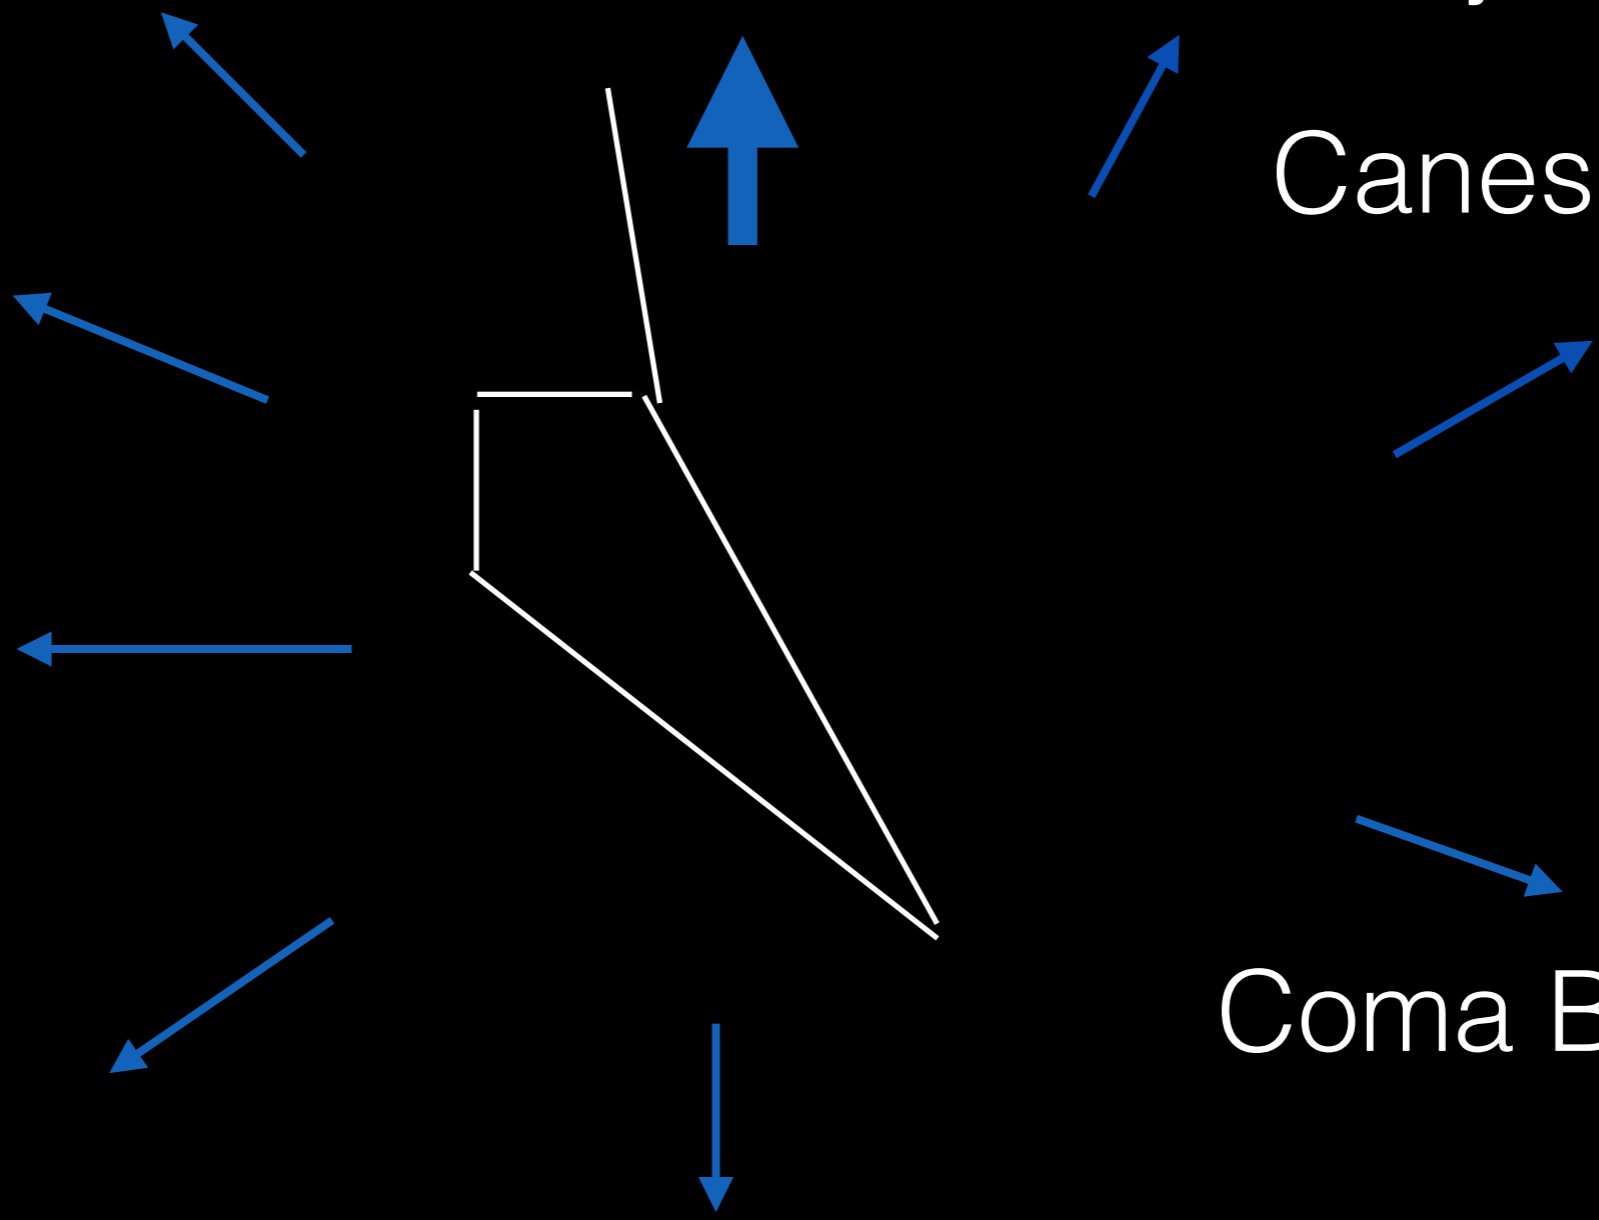

# Boötes- the Herdsman

Visibility - Spring

22:00 GMT transit - June

Double stars -  $\gamma, \delta, \epsilon, \eta, \theta, \mu, \rho, \sigma$

Type	NGC/IC	Messier/Caldwell	Name
SG	NGC 5248	C45	