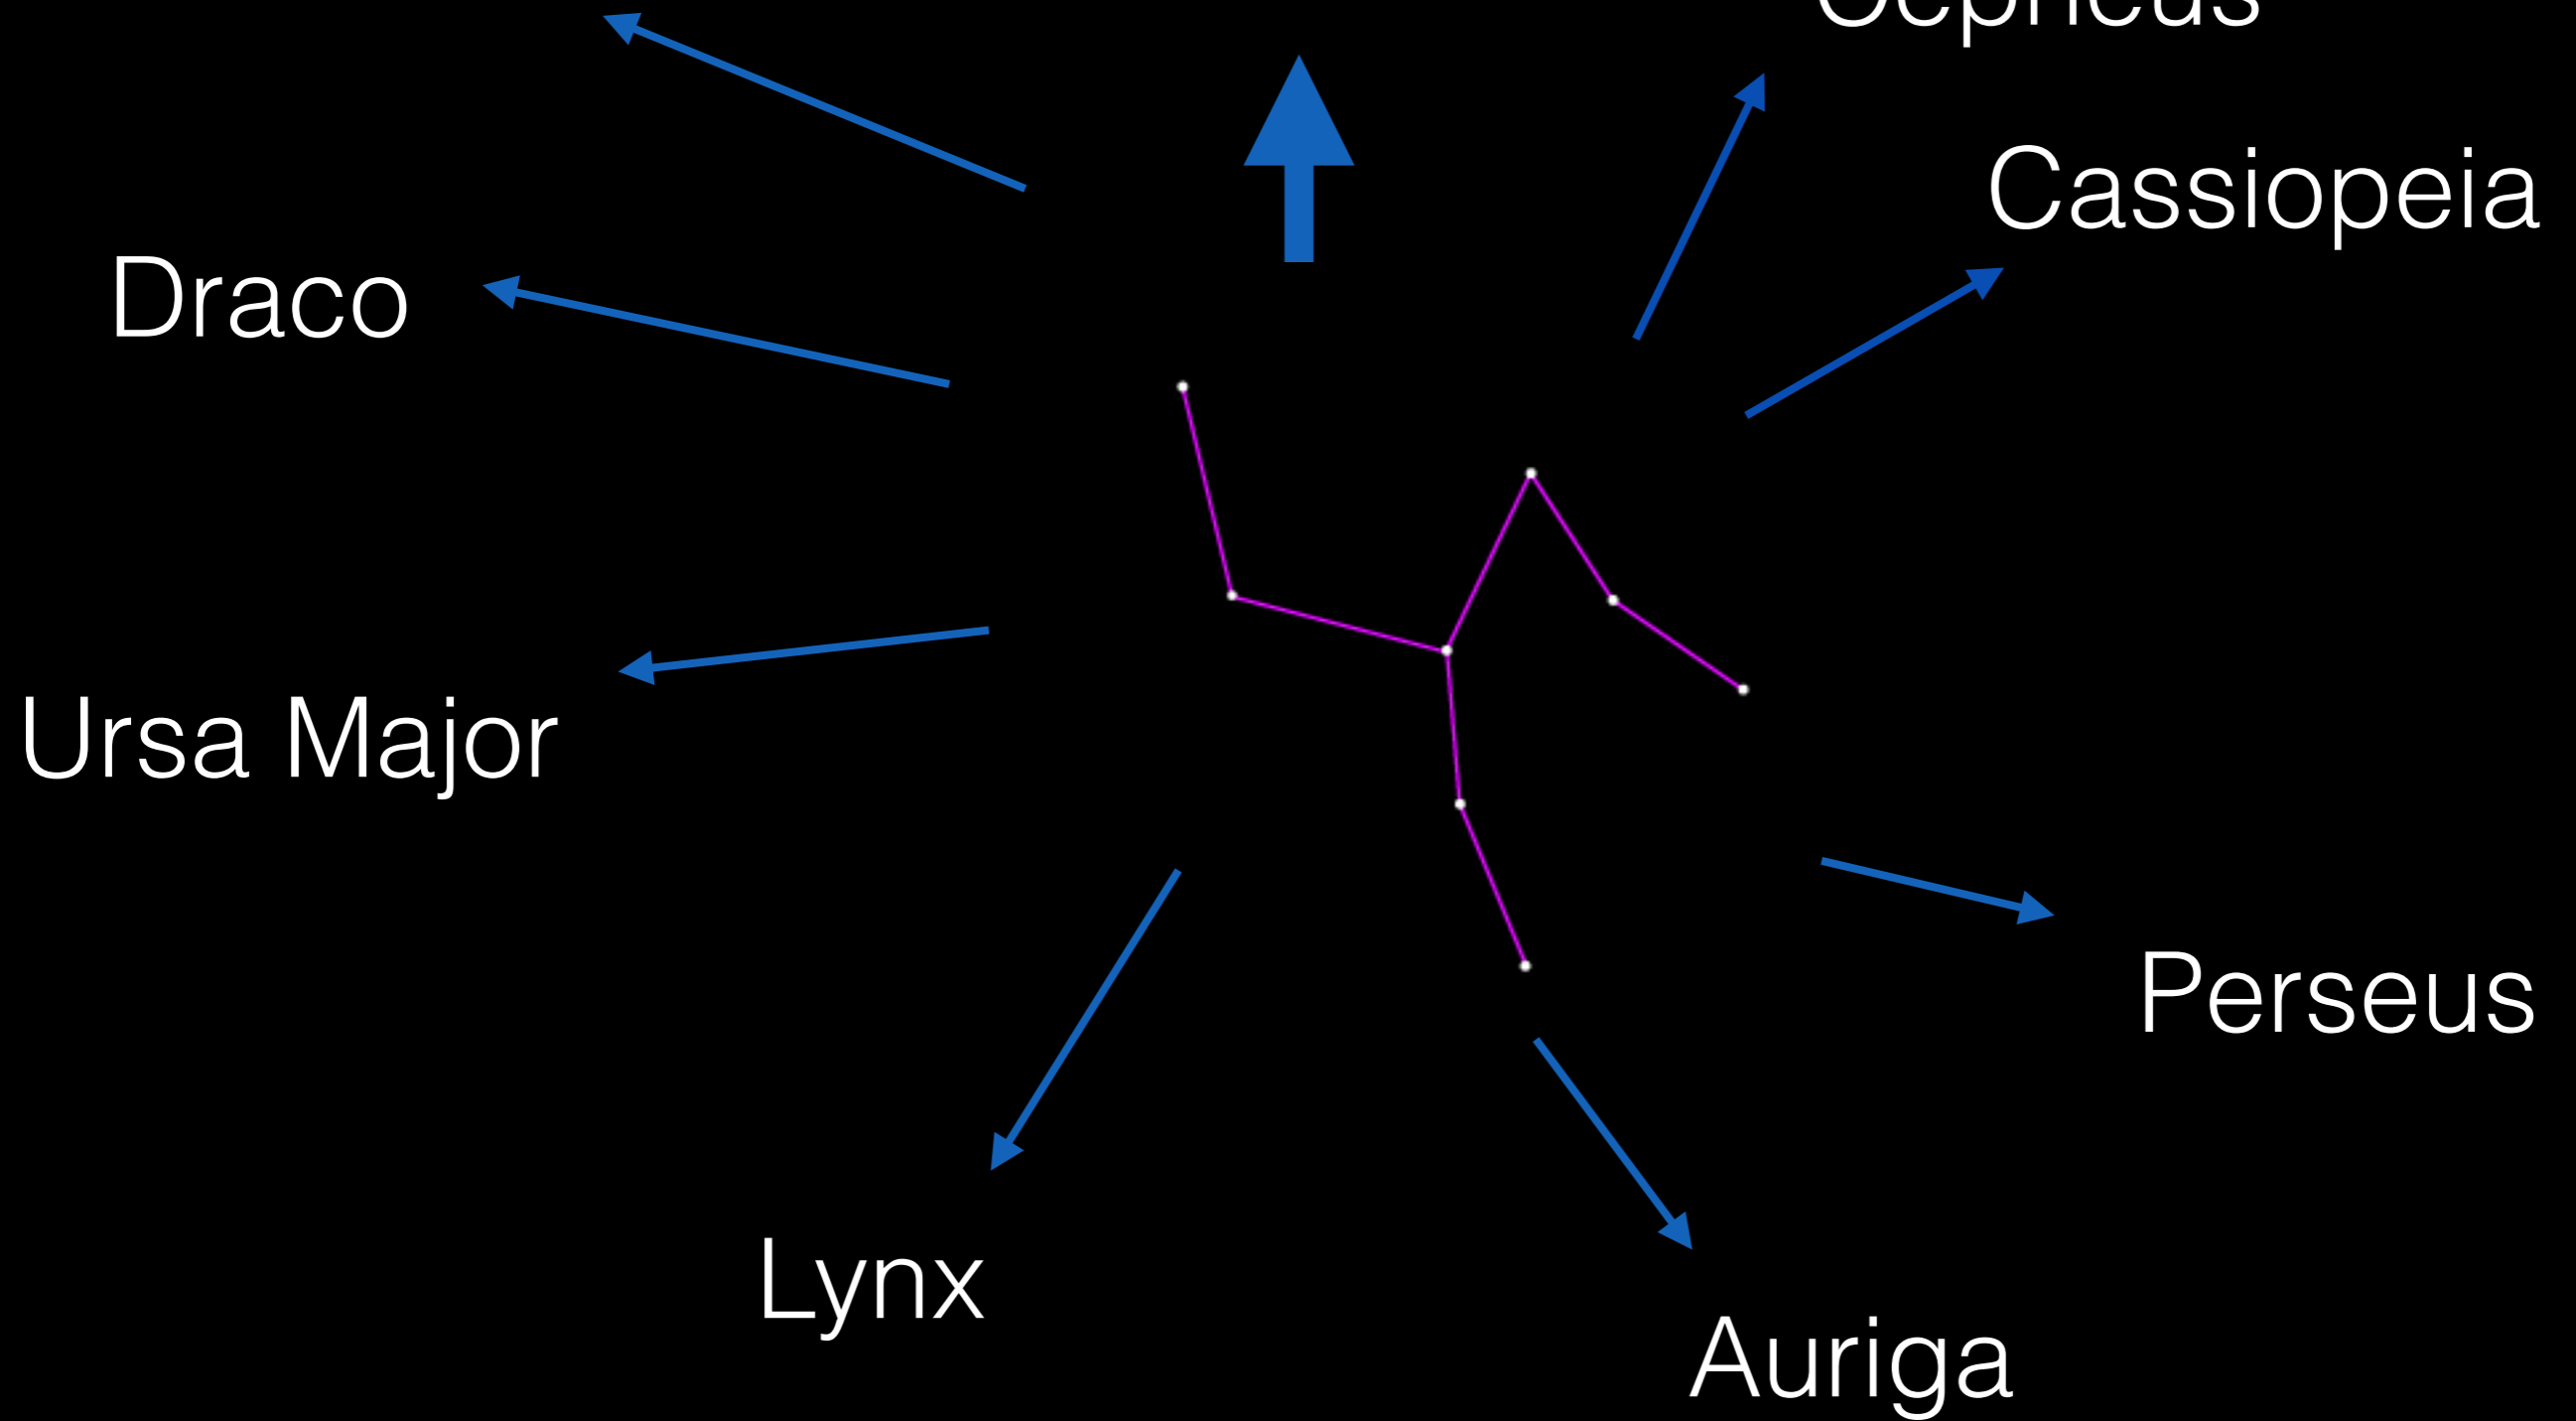

## Finding Camelopardalis

# Camelopardalis - the giraffe

# Camelopardalis - the giraffe

Neighbourhood

N

Ursa Minor

Cepheus

Draco

Cassiopeia

Ursa Major

# Camelopardalis - the giraffe

Visibility - Winter

22:00 GMT transit - January

Double star -  $\beta$

Type	NGC/IC	Messier/Caldwell	Name
GX	IC 342	C5	
GX	NGC 2403	C7	