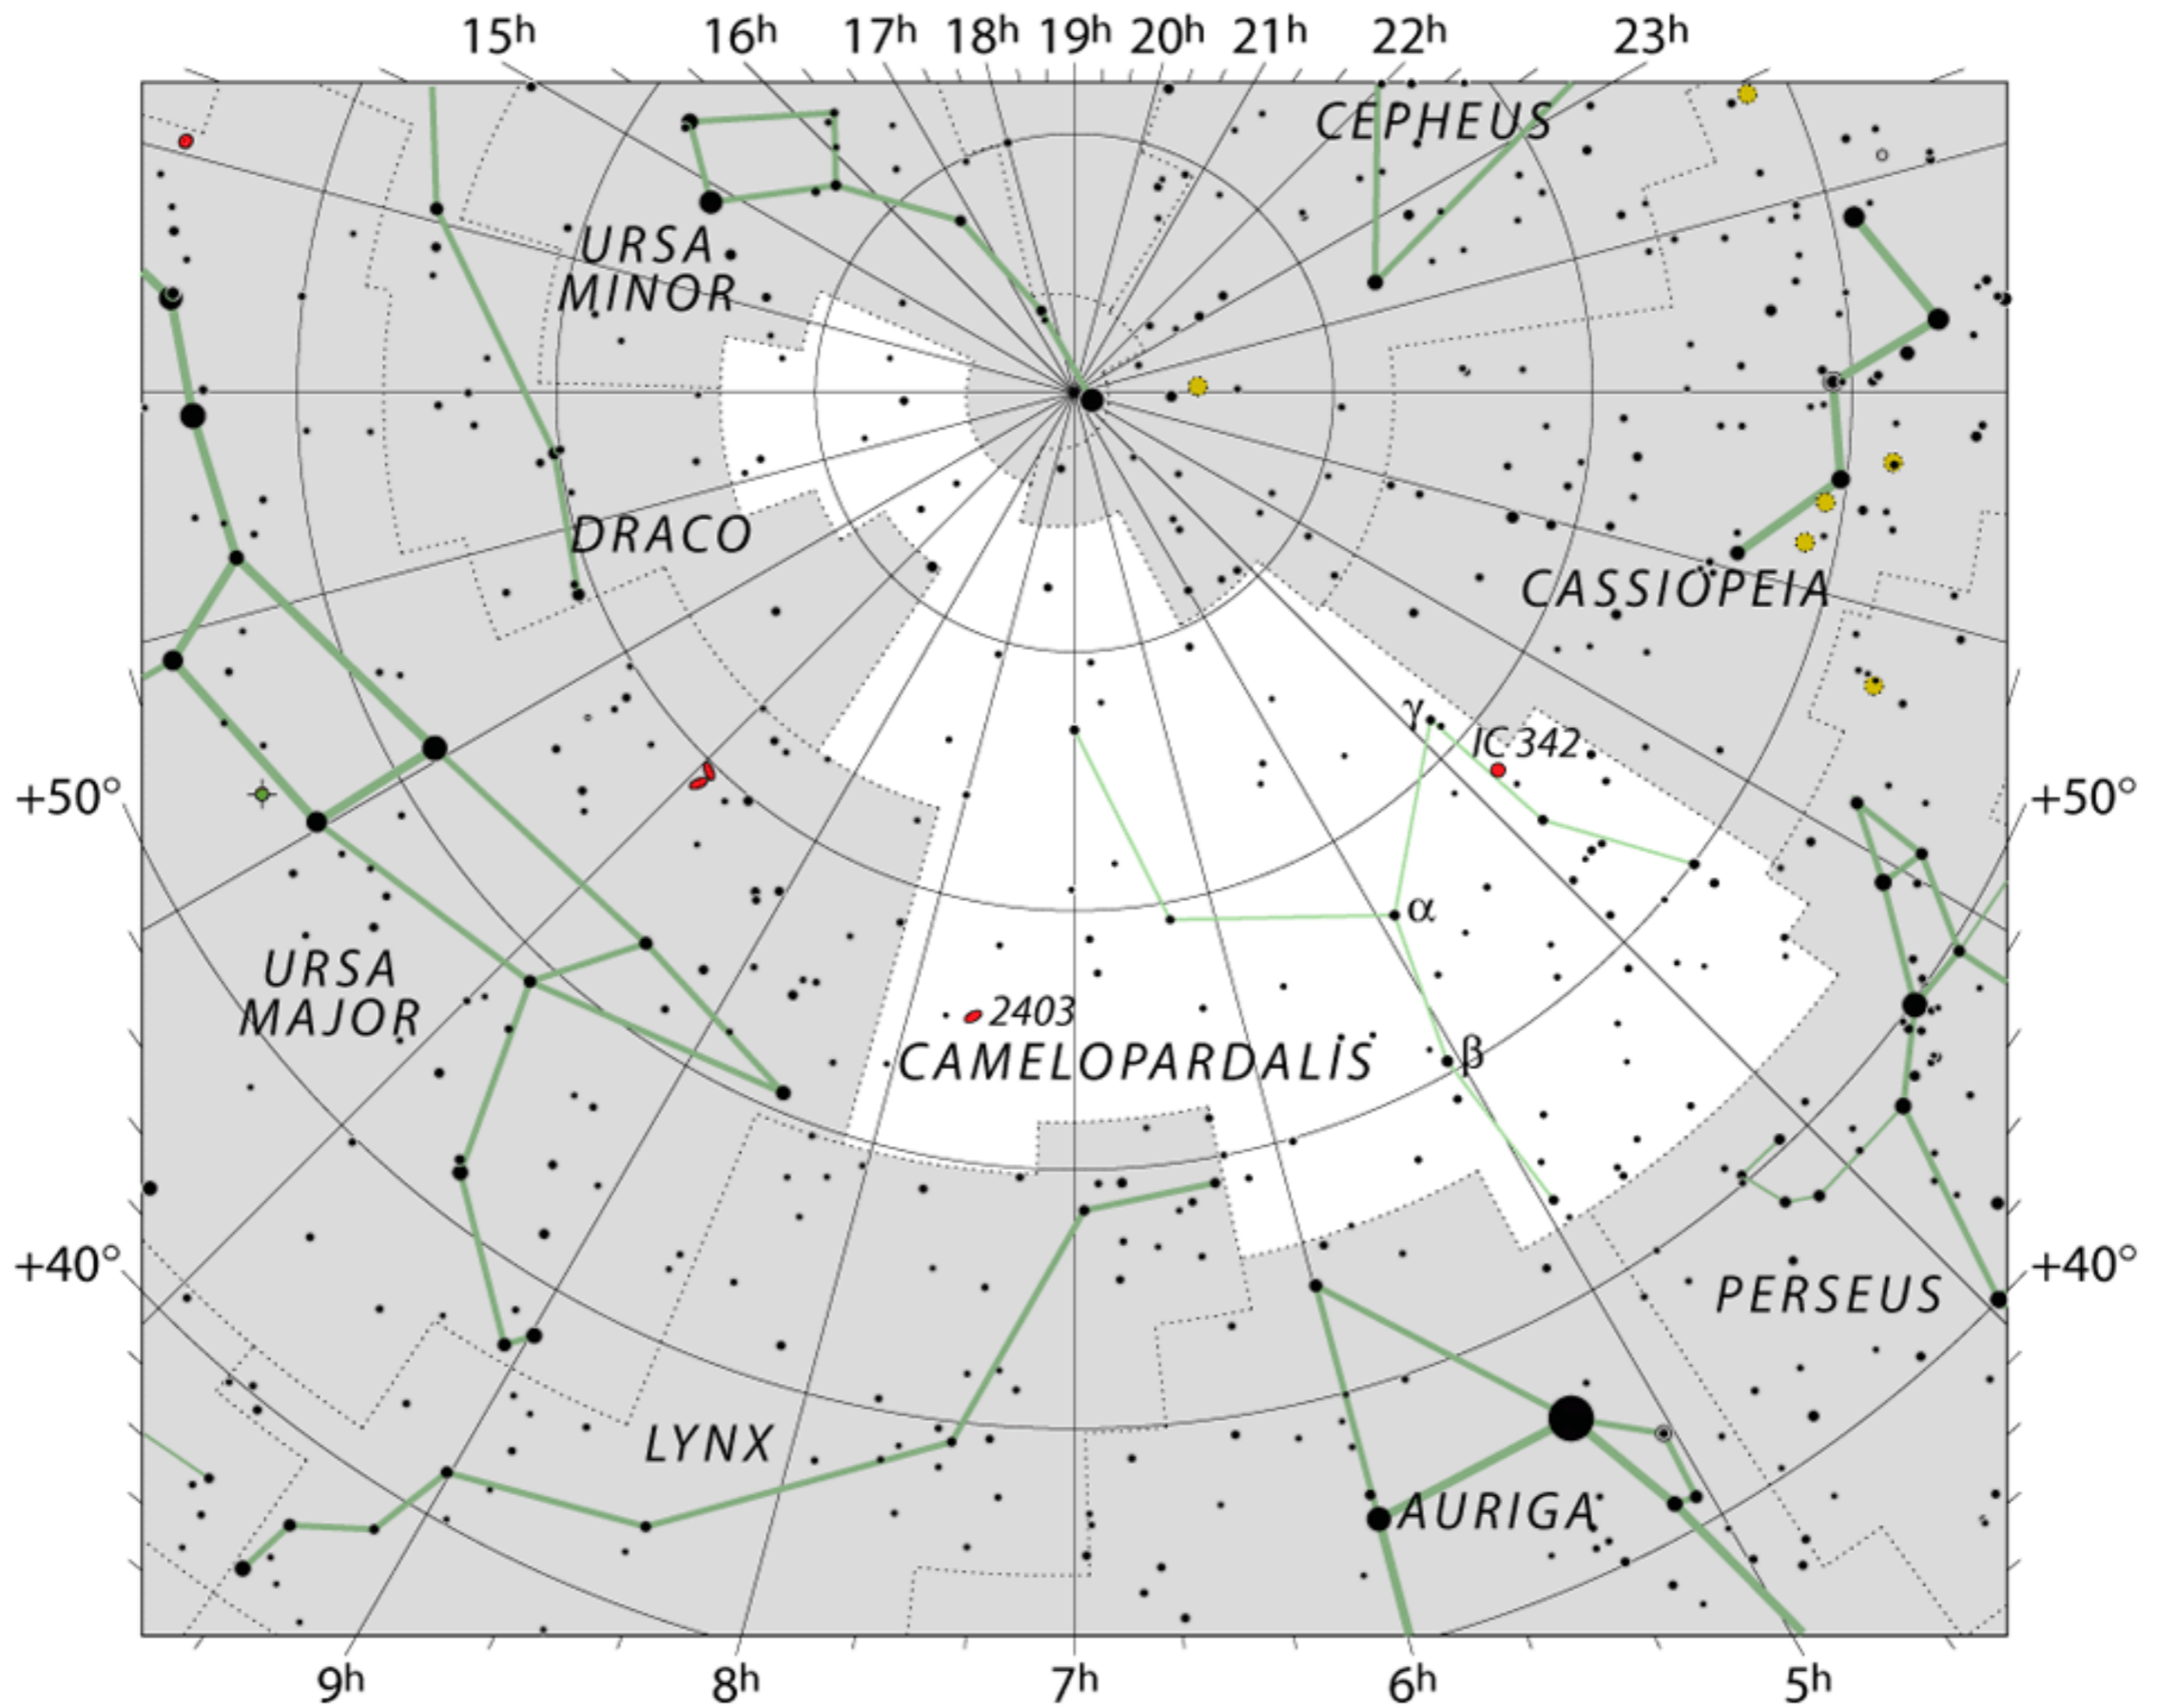

# Camelopardalis - the giraffe

## Finding Camelopardalis

# Camelopardalis - the giraffe

Visibility - Winter

22:00 GMT transit - January

Double star -  $\beta$

Type	NGC/IC	Messier/Caldwell	Name
GX	IC 342	C5	
GX	NGC 2403	C7	