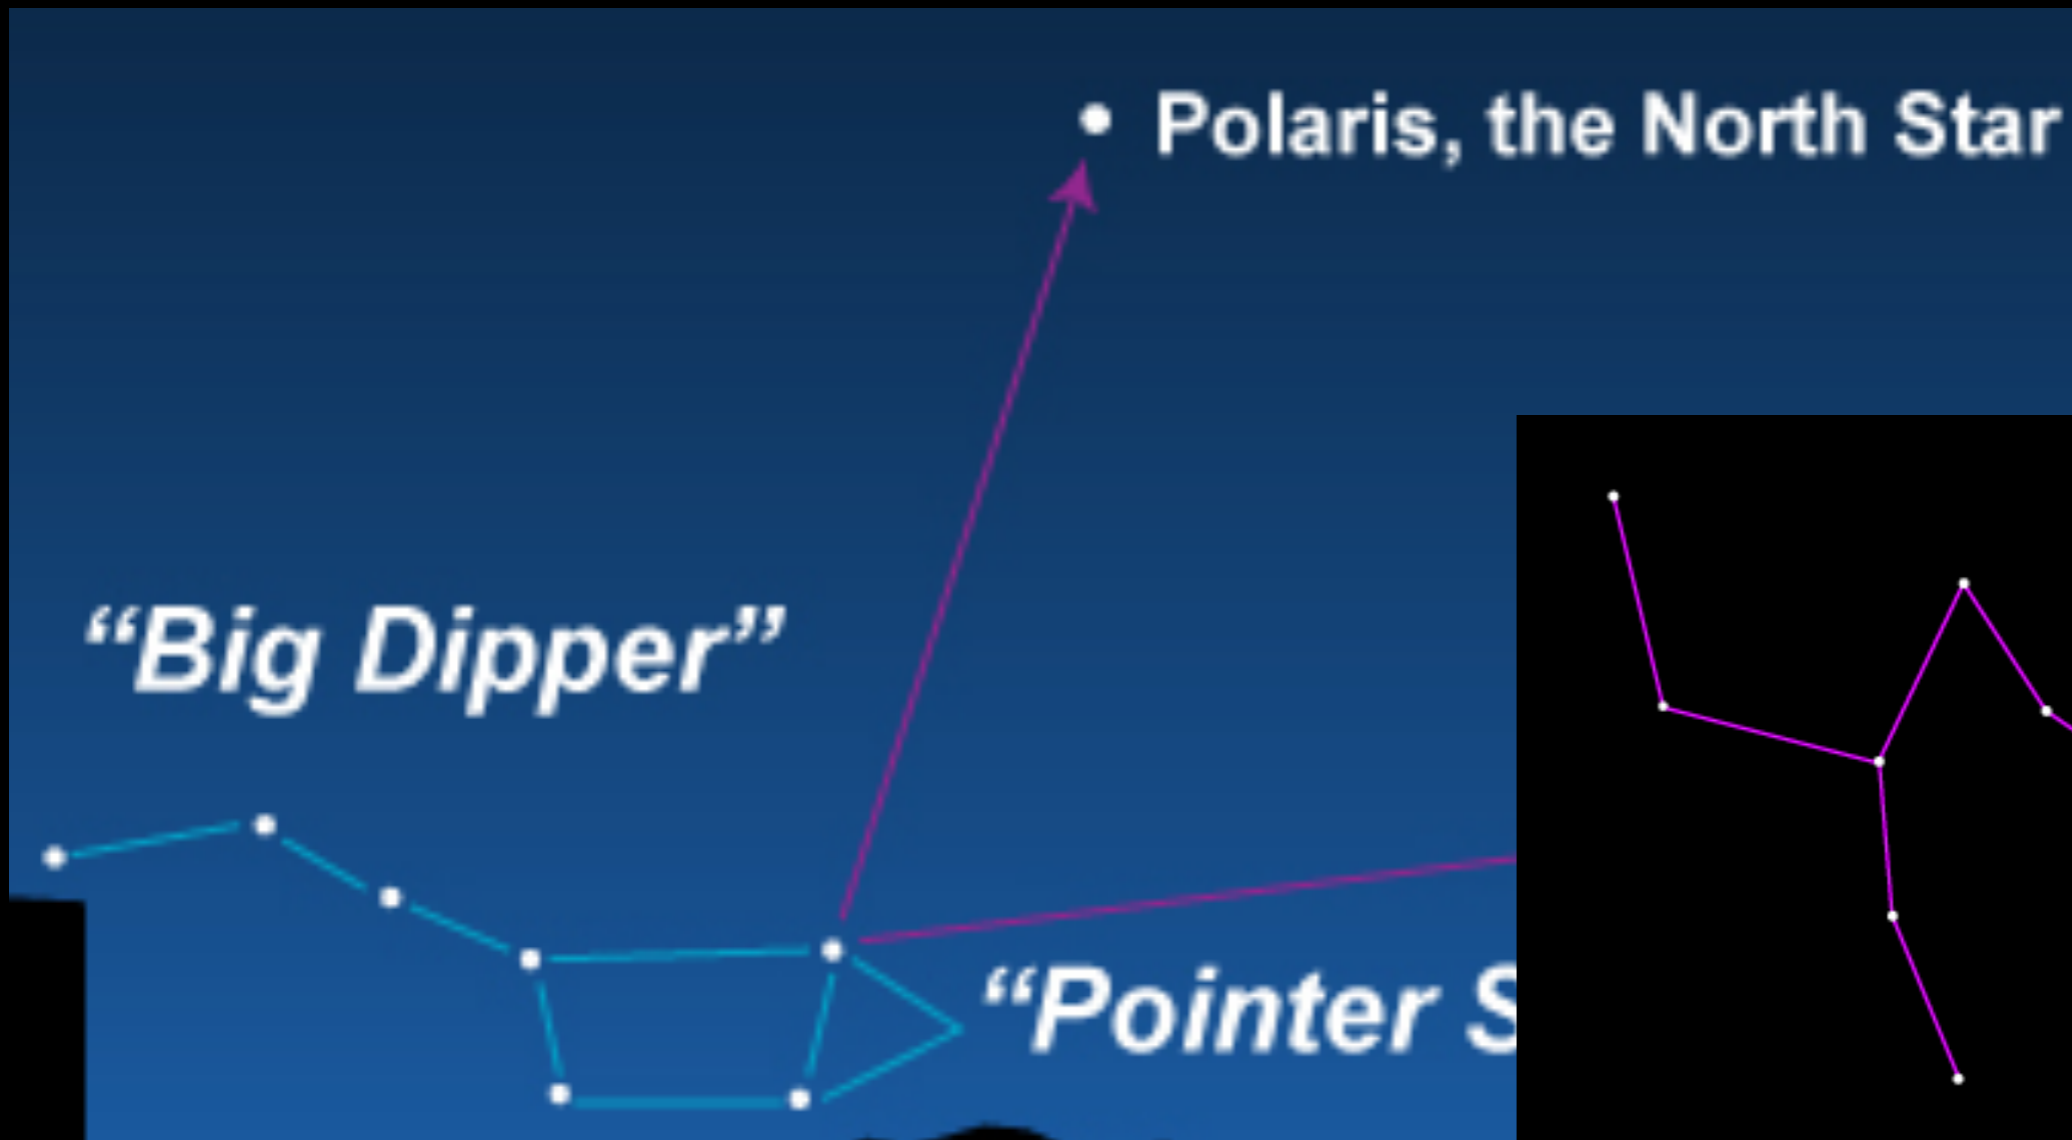

# Camelopardalis - the giraffe

## Finding Camelopardalis

# Camelopardalis - the giraffe

Visibility - Winter

22:00 GMT transit - January

Double star -  $\beta$

Type	NGC/IC	Messier/Caldwell	Name
GX	IC 342	C5	
GX	NGC 2403	C7	