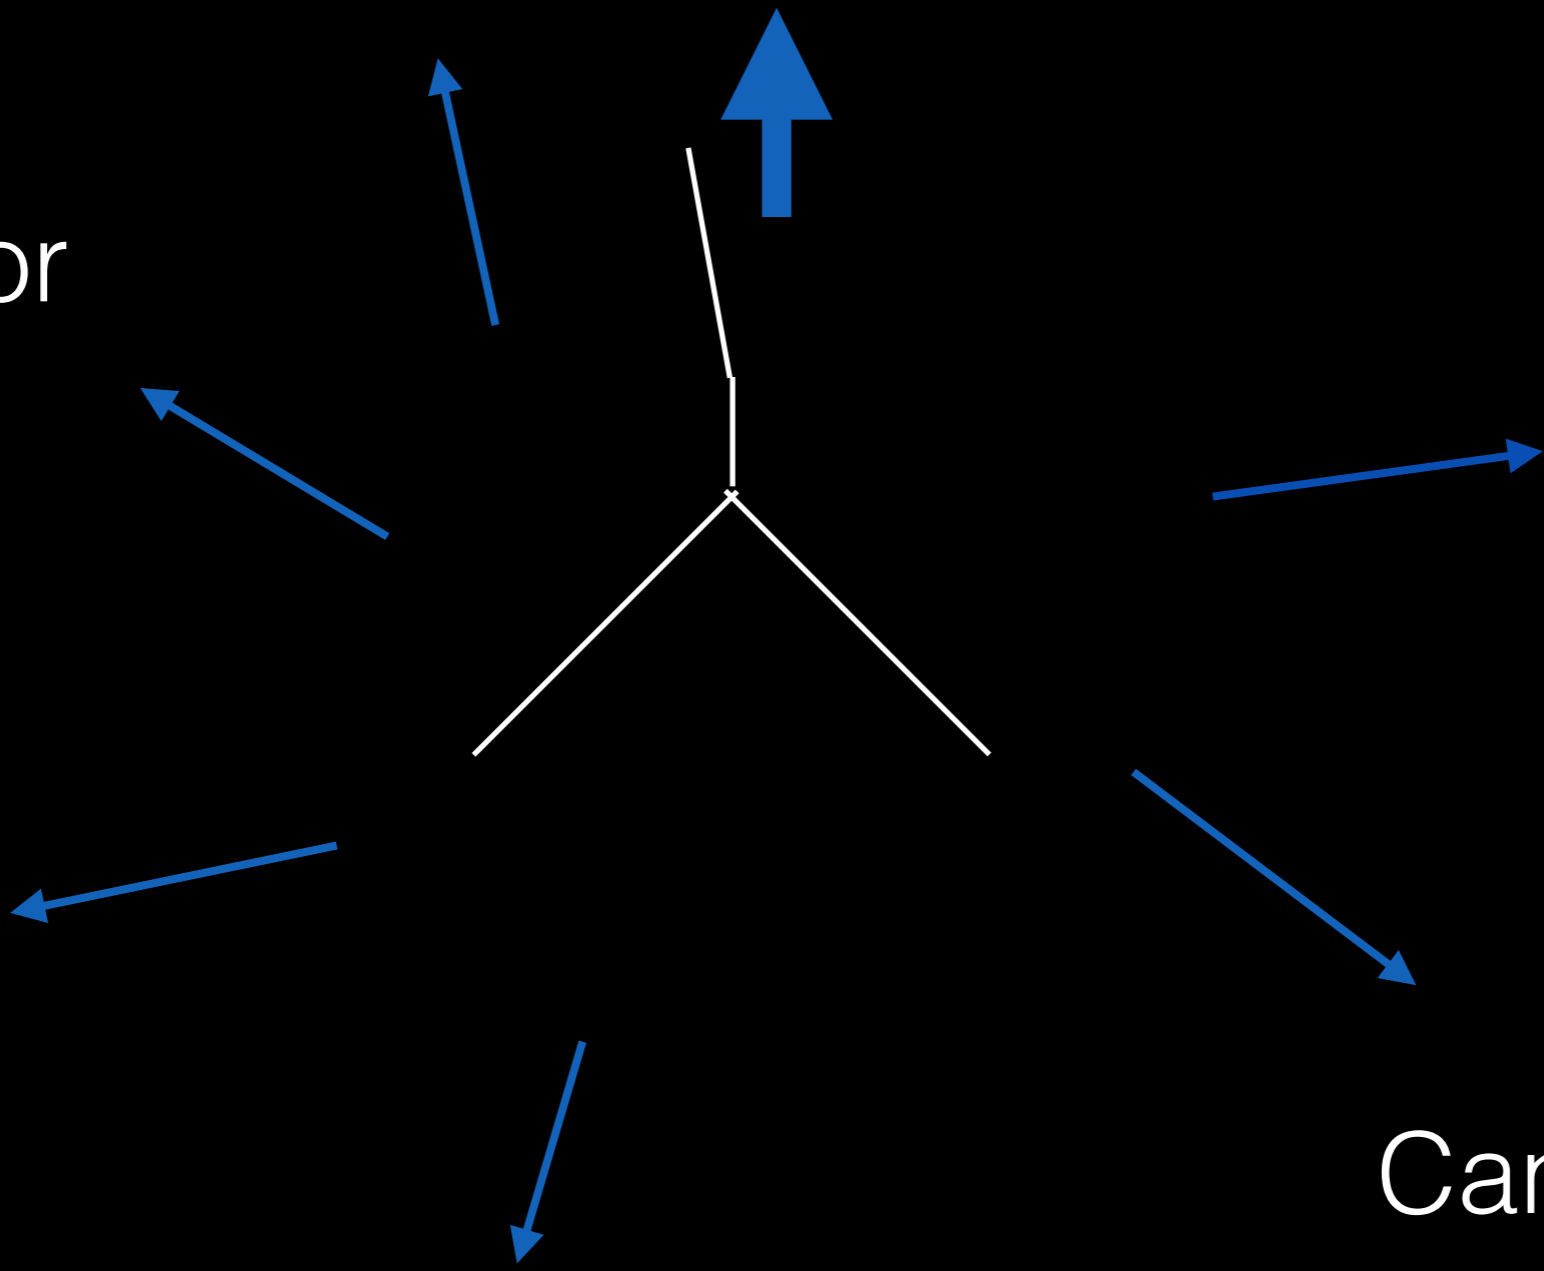

Cancer - the crab

Finding Cancer

Cancer - the crab

Cancer - the crab

Neighbourhood

Lynx

N

Leo Minor

Gemini

Leo

Canis Minor

Hydra

Cancer - the crab

Visibility - Winter / Spring

22:00 GMT transit - March

Double stars - α , ι , ϕ , ζ

Type	NGC/IC	Messier/Caldwell	Name
OC	NGC 2632	M44	Praesepe - the Beehive cluster
OC	NGC 2682	M67	
GX	NGC 2775	C48	