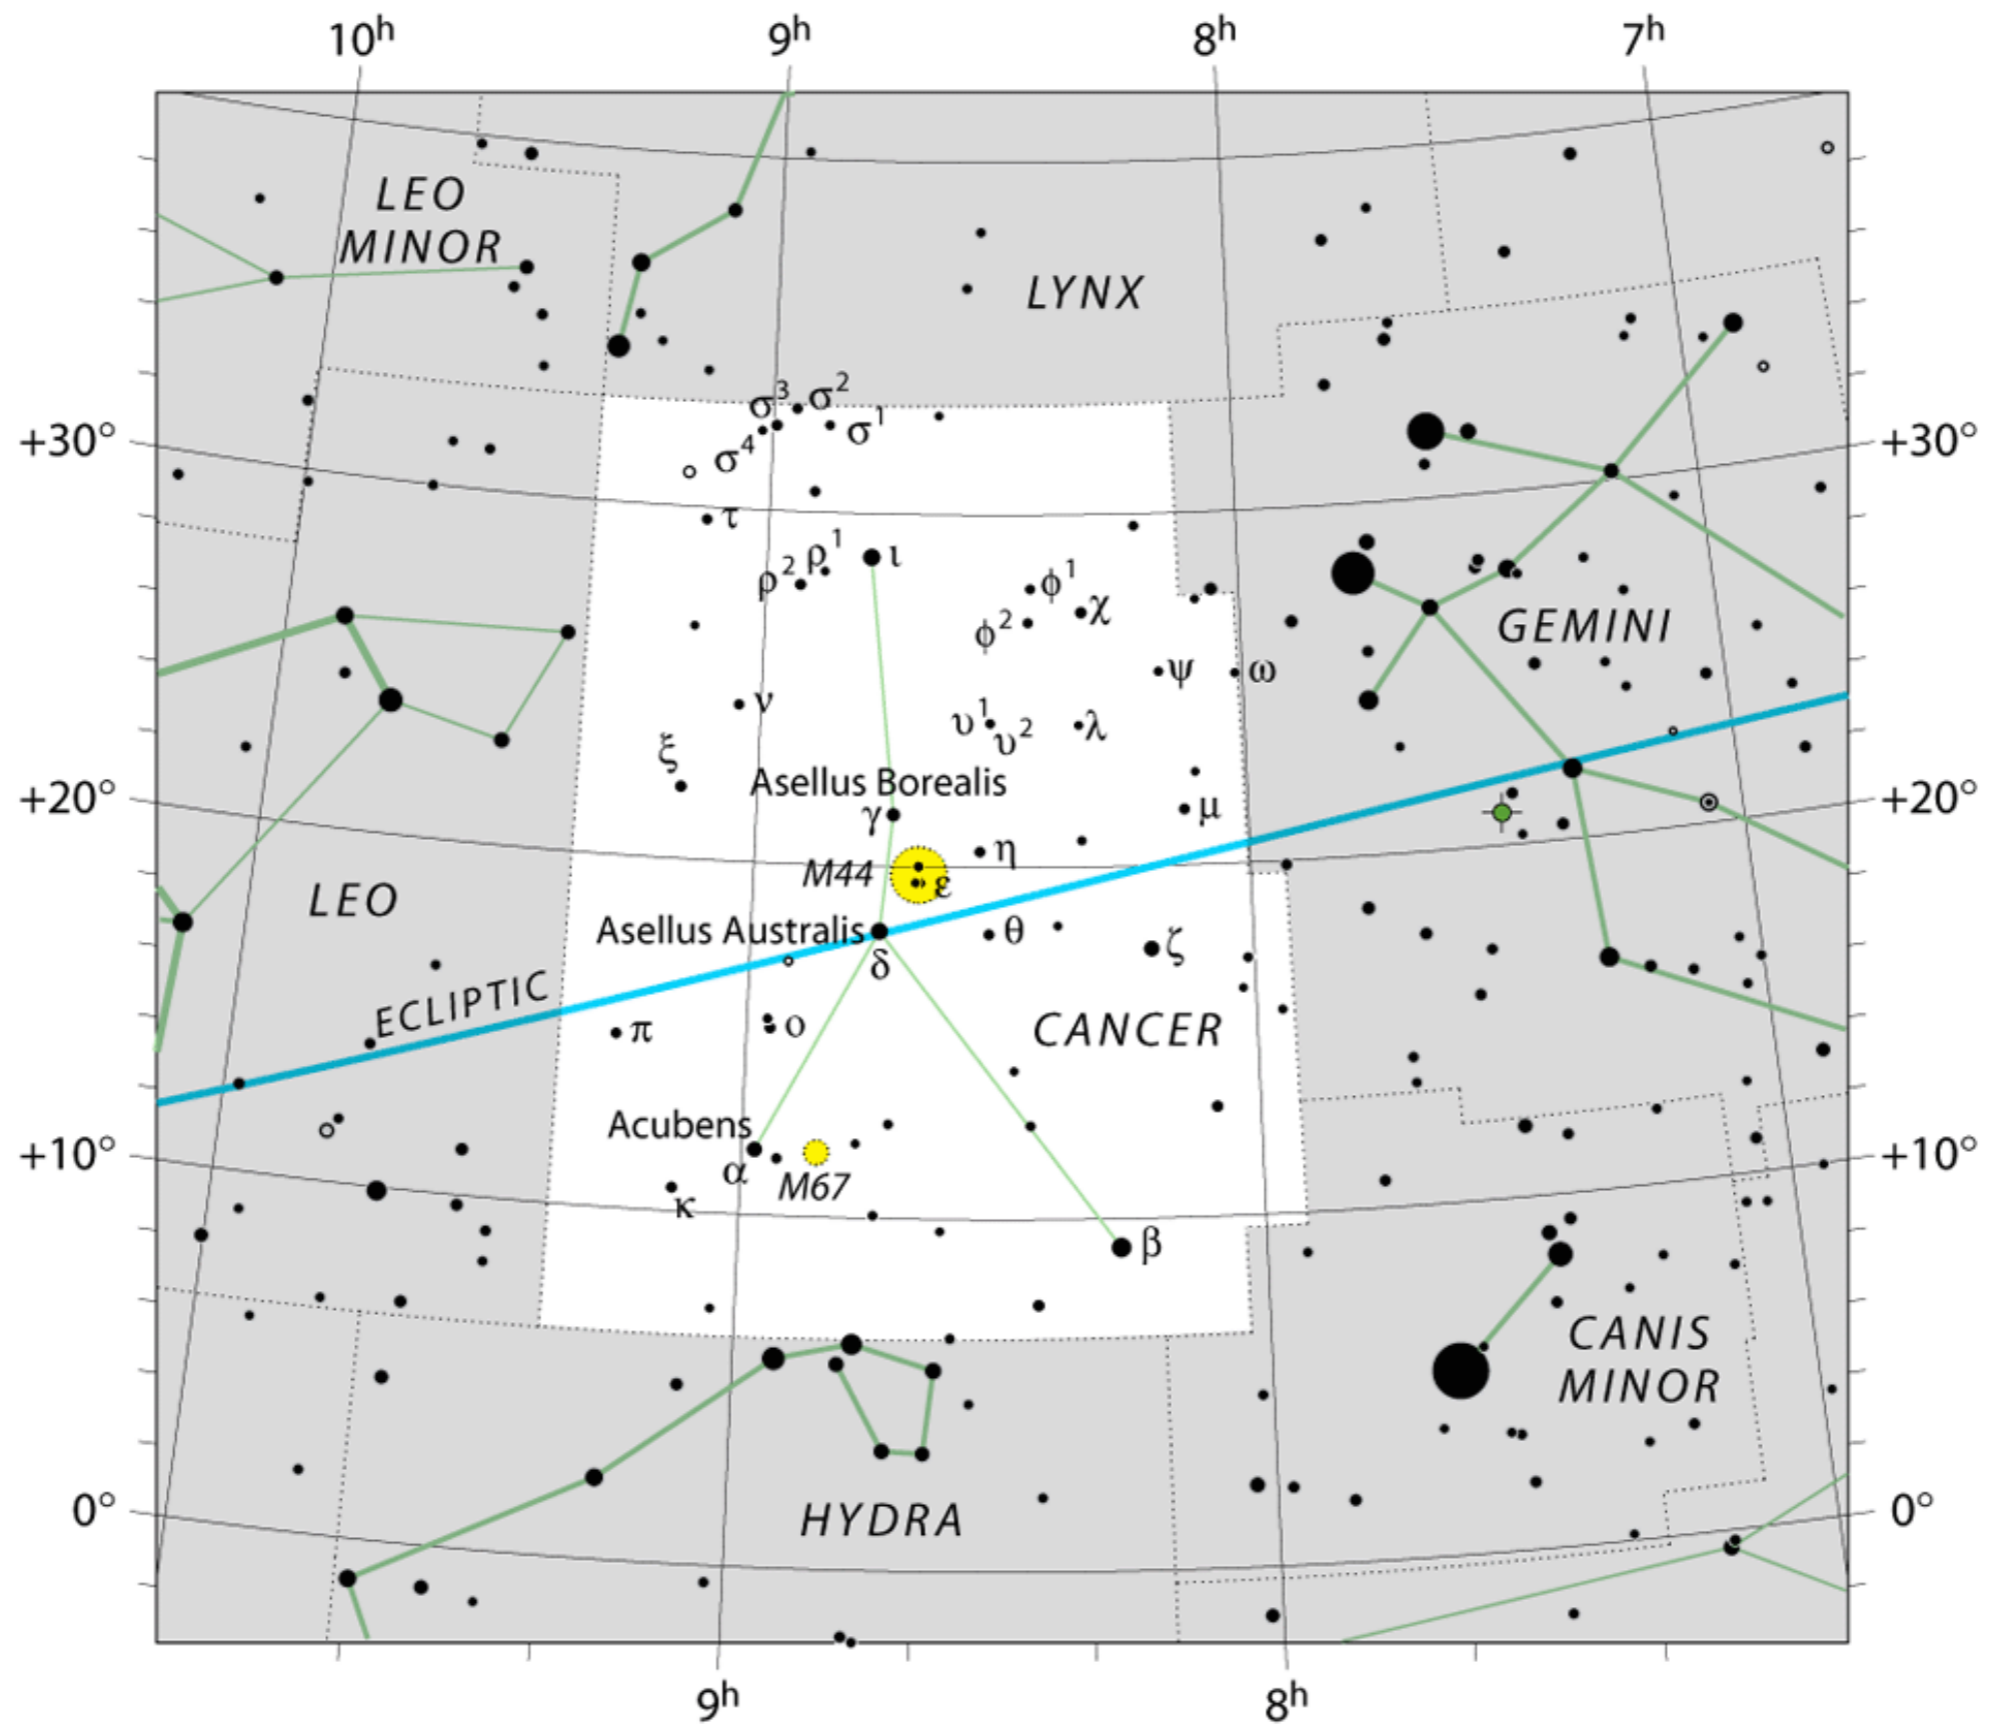

Cancer - the crab

Finding Cancer

Cancer - the crab

Cancer - the crab

Neighbourhood

Lynx

N

Leo Minor

Gemini

Leo

Canis Minor

Hydra

Cancer - the crab

Visibility - Winter / Spring

22:00 GMT transit - March

Double stars - α , ι , ϕ , ζ

Type	NGC/IC	Messier/Caldwell	Name
OC	NGC 2632	M44	Praesepe - the Beehive cluster
OC	NGC 2682	M67	
GX	NGC 2775	C48	