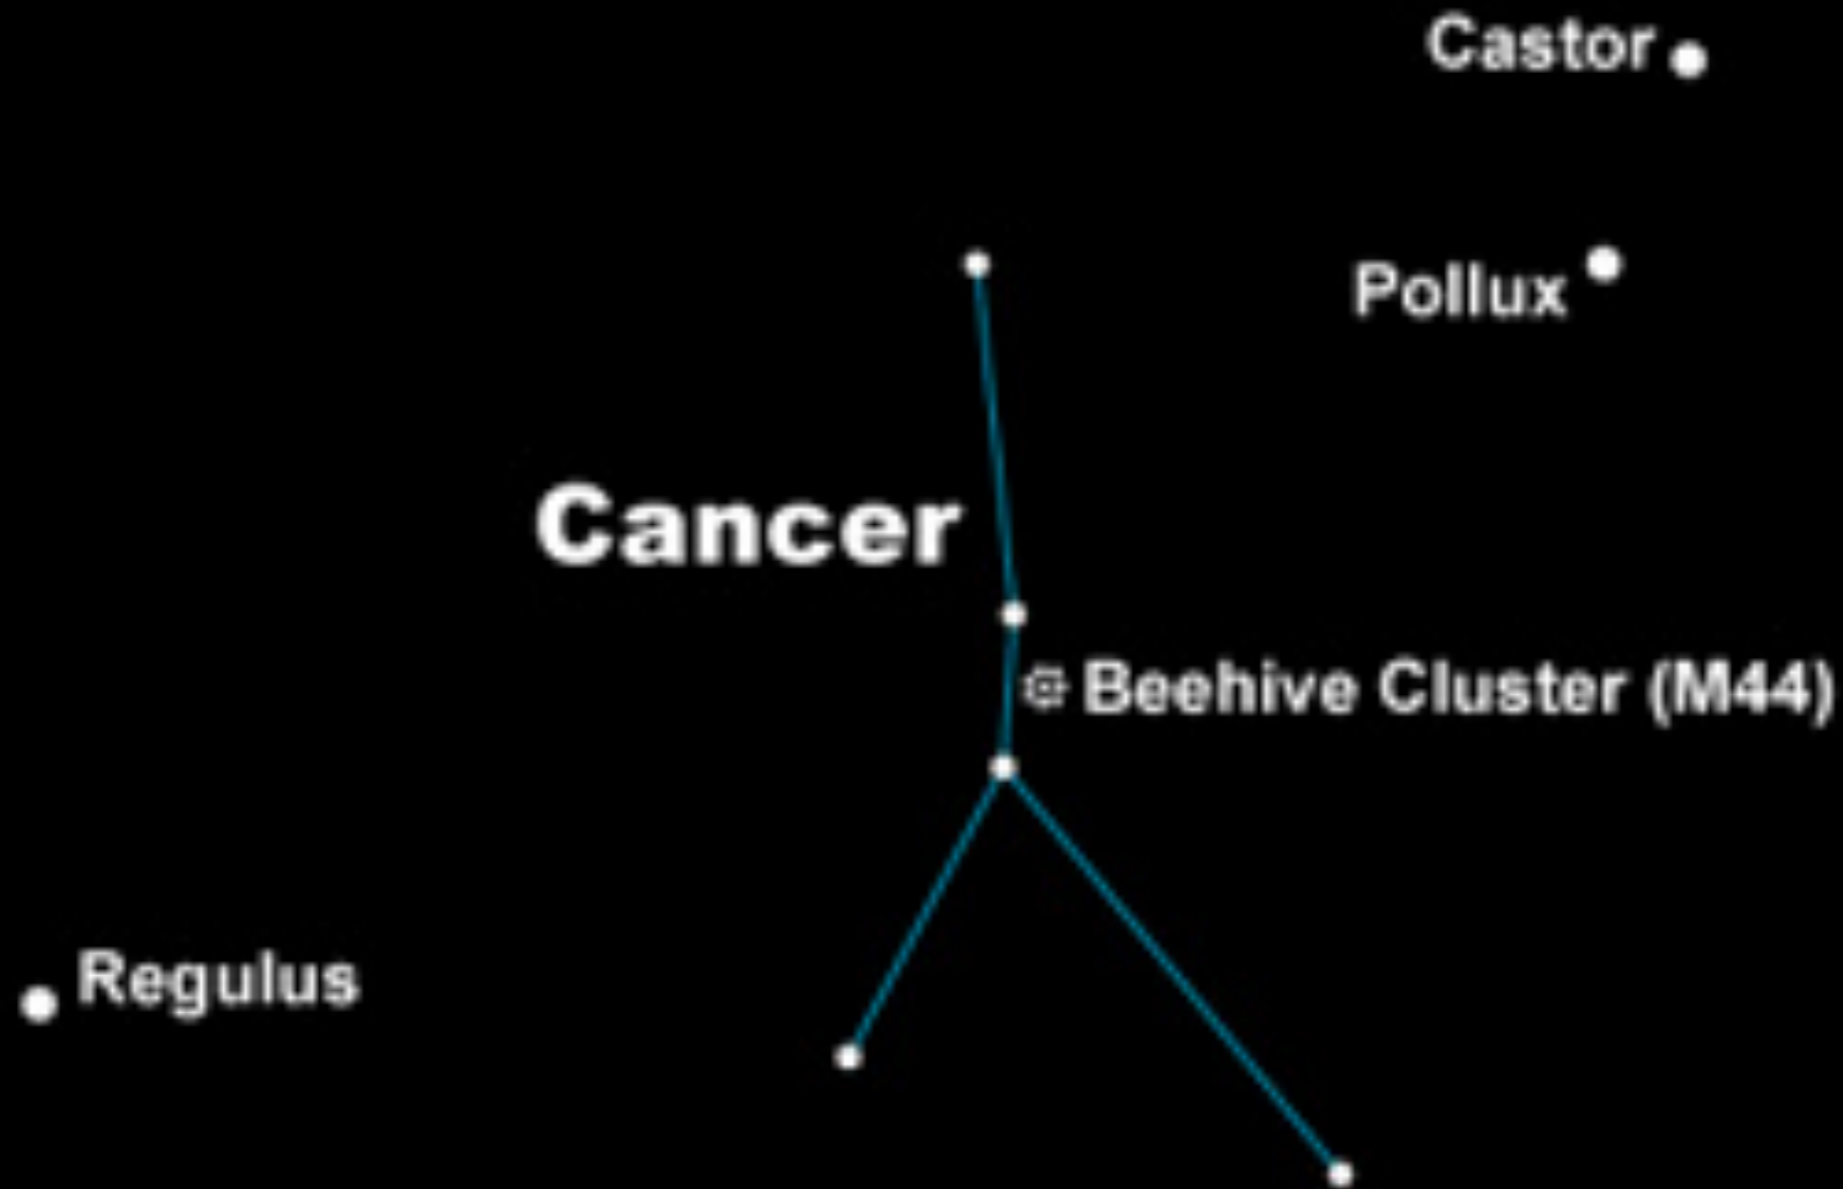

Cancer - the crab

Finding Cancer

Cancer - the crab

Cancer - the crab

Neighbourhood

Lynx

N

Leo Minor

Gemini

Leo

Canis Minor

Hydra

Cancer - the crab

Visibility - Winter / Spring

22:00 GMT transit - March

Double stars - α , ι , ϕ , ζ

Type	NGC/IC	Messier/Caldwell	Name
OC	NGC 2632	M44	Praesepe - the Beehive cluster
OC	NGC 2682	M67	
GX	NGC 2775	C48	