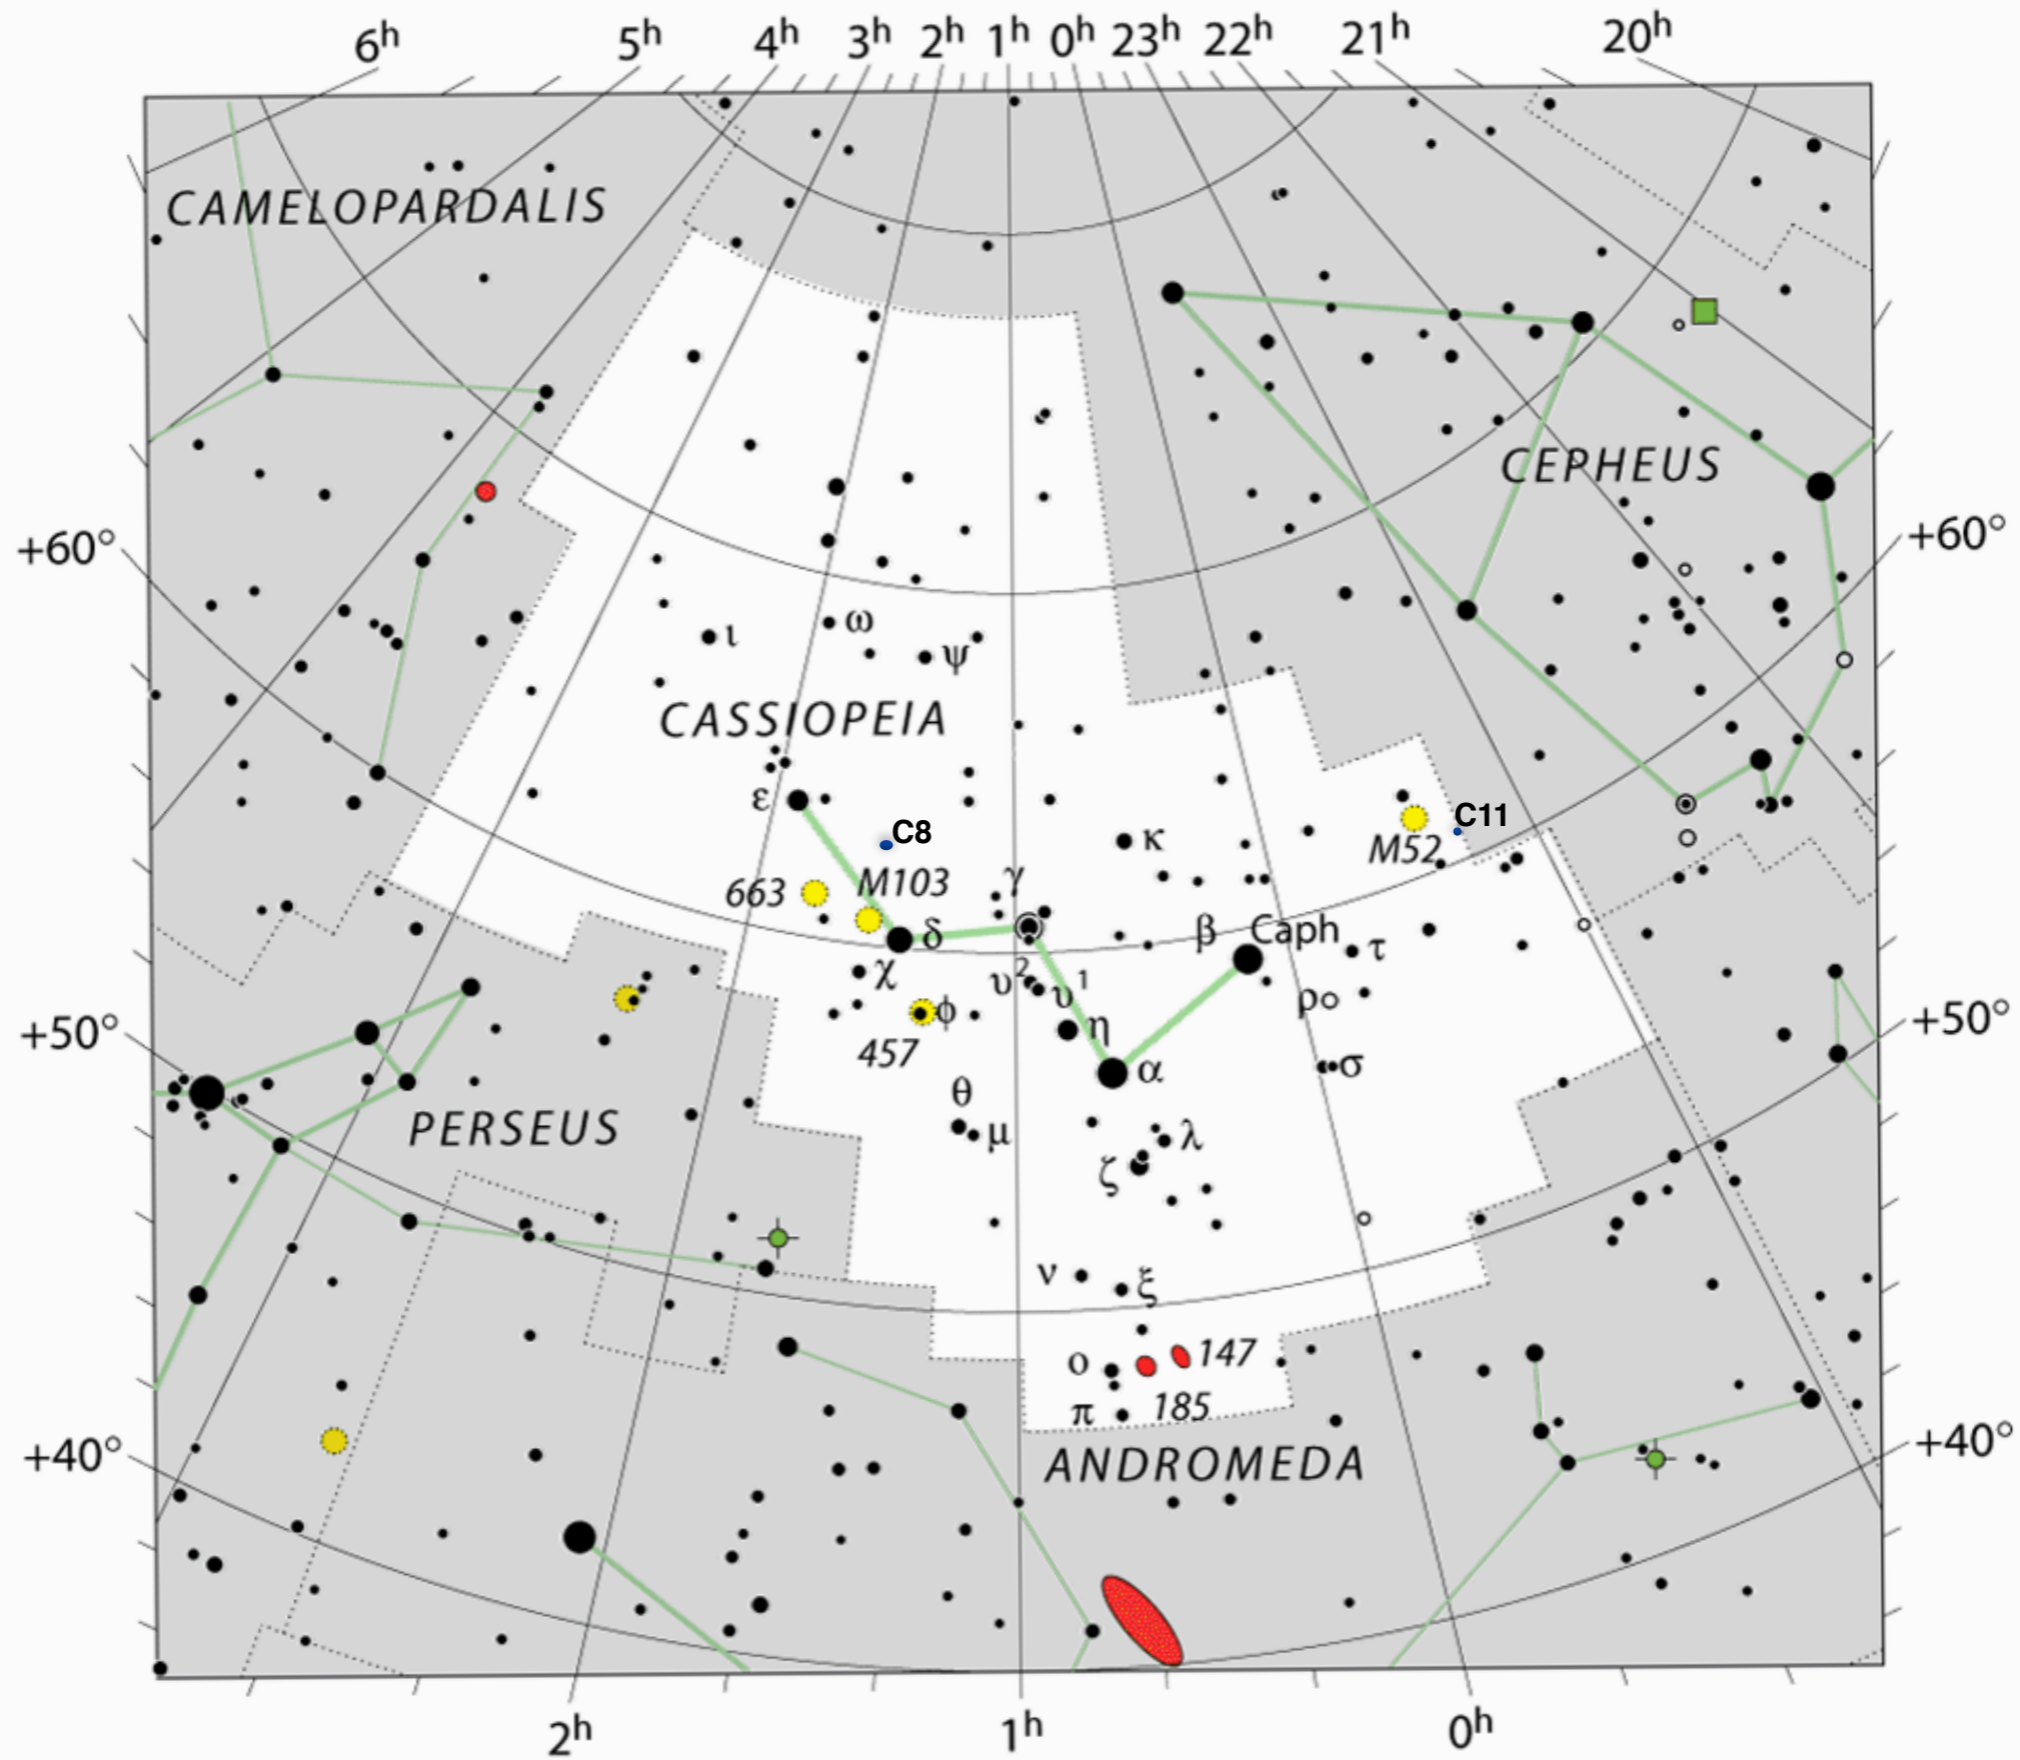

Cassiopeia - the queen of Ethiopia

Finding Cassiopeia

North, October Evenings

Cassiopeia - the queen of Ethiopia

Cassiopeia - the queen of Ethiopia

Neighbourhood

Cassiopeia - the queen of Ethiopia

Visibility - circumpolar - visible all year round

22:00 GMT transit - October / November

Double stars - ι , ψ , η , σ ,

Type	NGC/IC	Messier/Caldwell	Name
OC	7654	M52	
OC	581	M103	
OC	663	C10	
OC	457	C13	Owl / ET Cluster
GX	147	C17	
GX	185	C18	
OC	559	C8	
N	7635	C11	Bubble Nebula