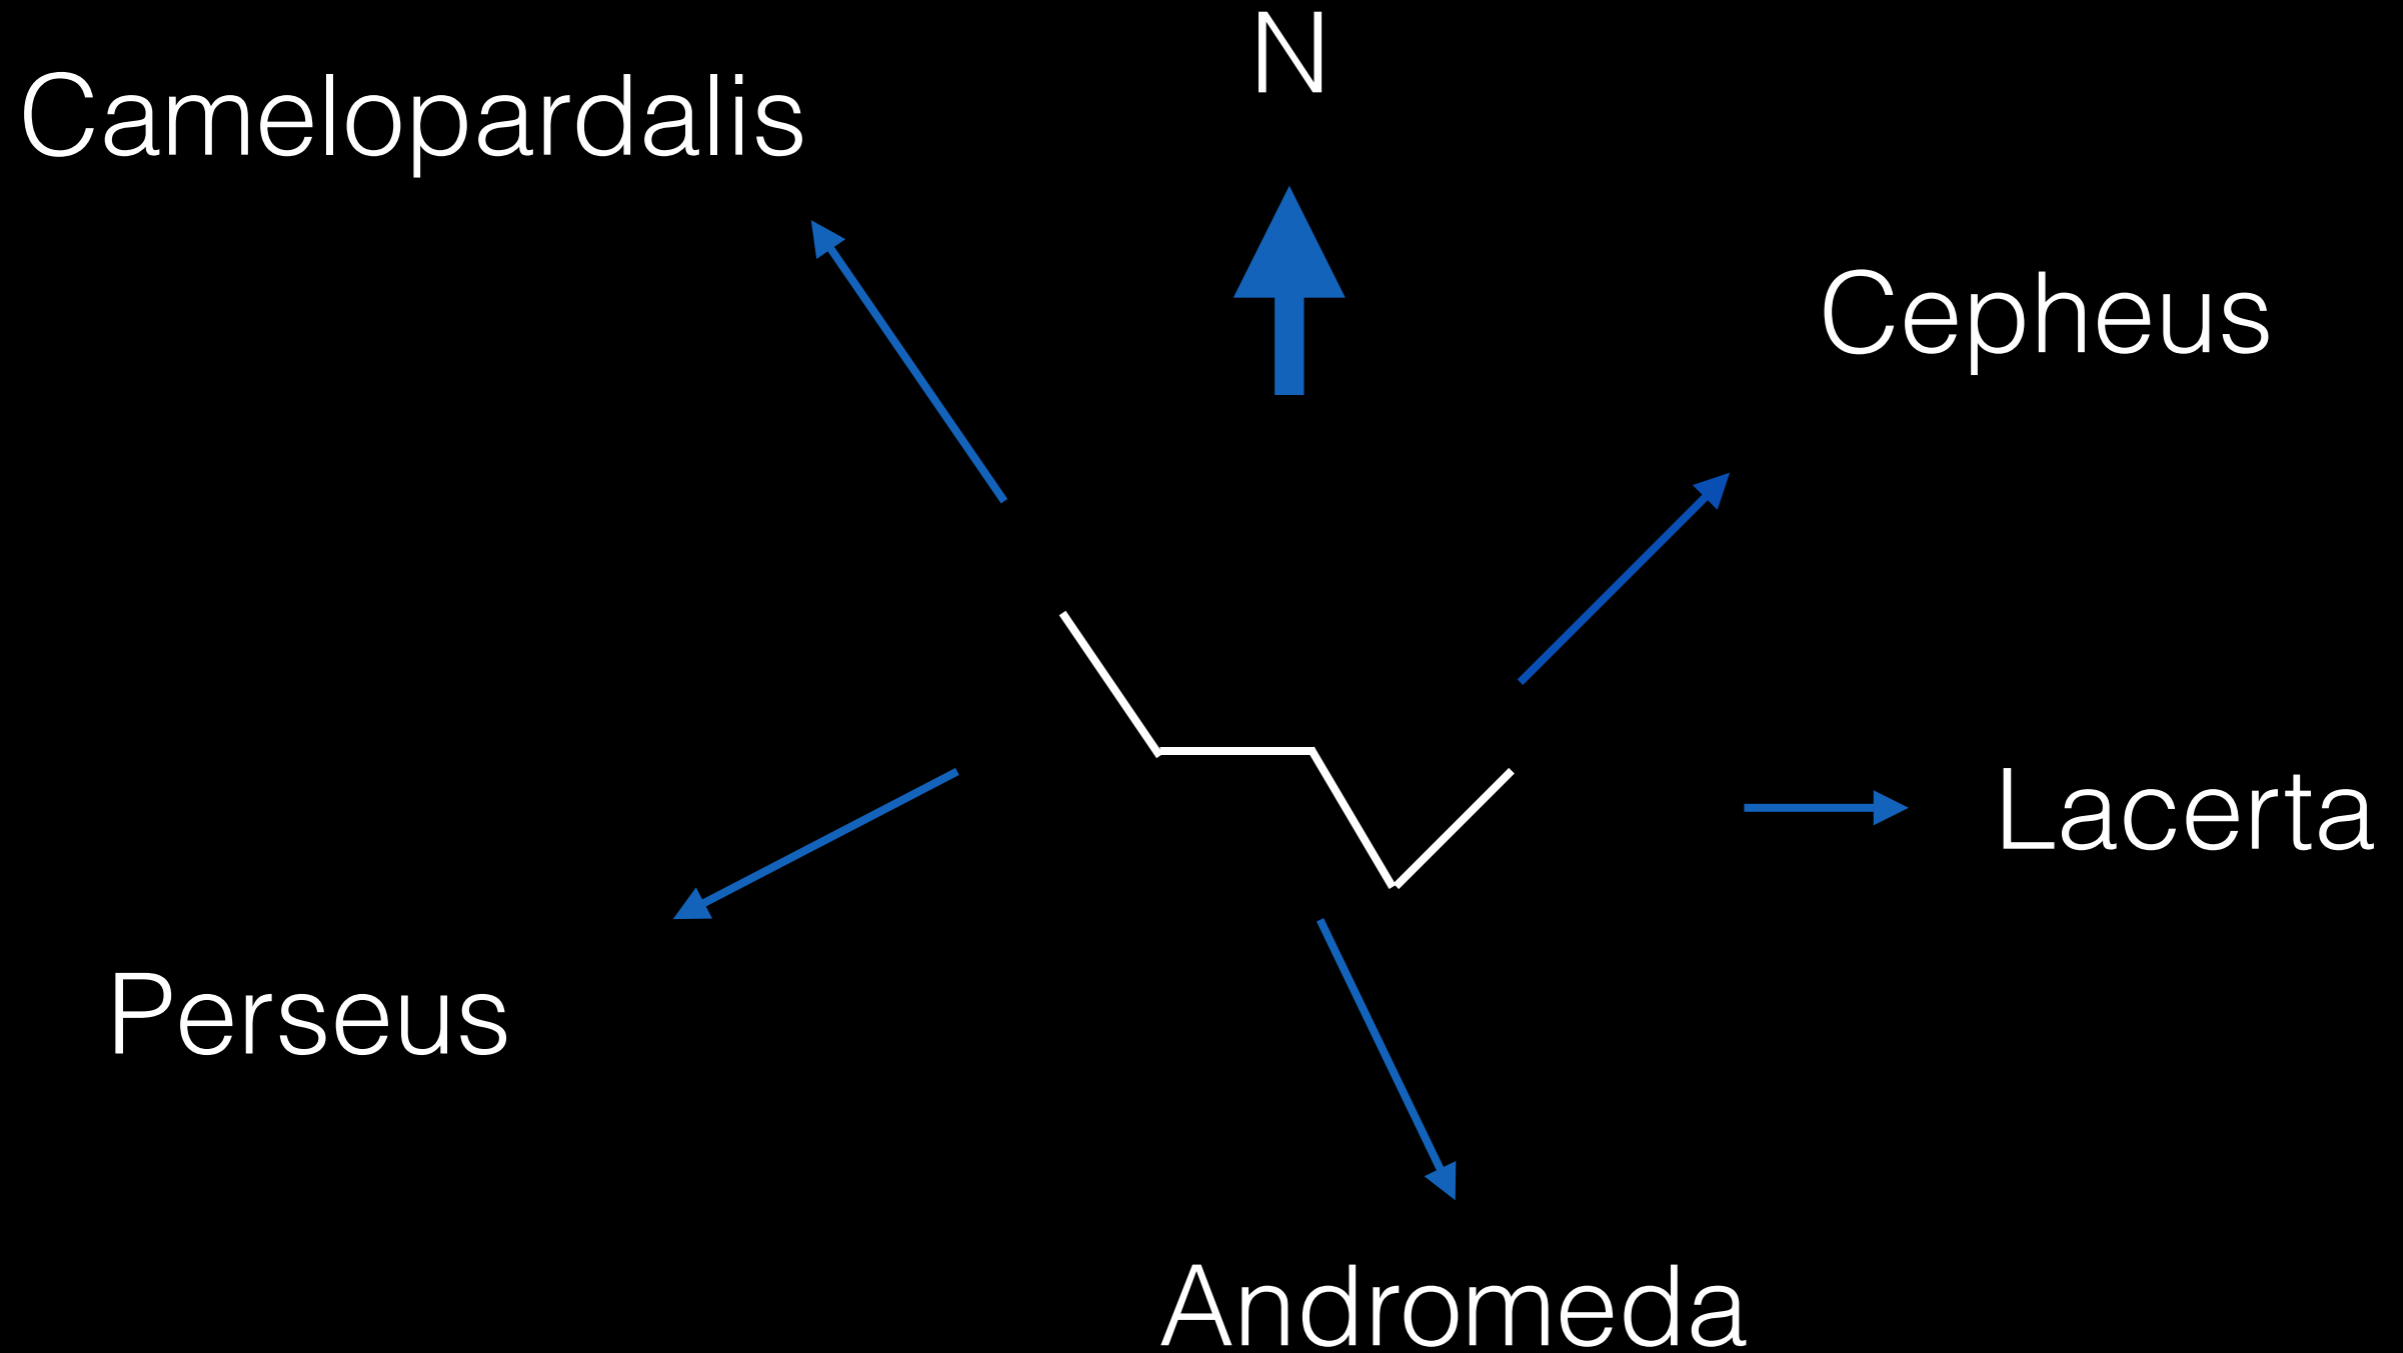

Cassiopeia - the queen of Ethiopia

Finding Cassiopeia

North, October Evenings

Cassiopeia - the queen of Ethiopia

Cassiopeia - the queen of Ethiopia

Neighbourhood

Cassiopeia - the queen of Ethiopia

Visibility - circumpolar - visible all year round

22:00 GMT transit - October / November

Double stars - ι , ψ , η , σ ,

Type	NGC/IC	Messier/Caldwell	Name
OC	7654	M52	
OC	581	M103	
OC	663	C10	
OC	457	C13	Owl / ET Cluster
GX	147	C17	
GX	185	C18	
OC	559	C8	
N	7635	C11	Bubble Nebula