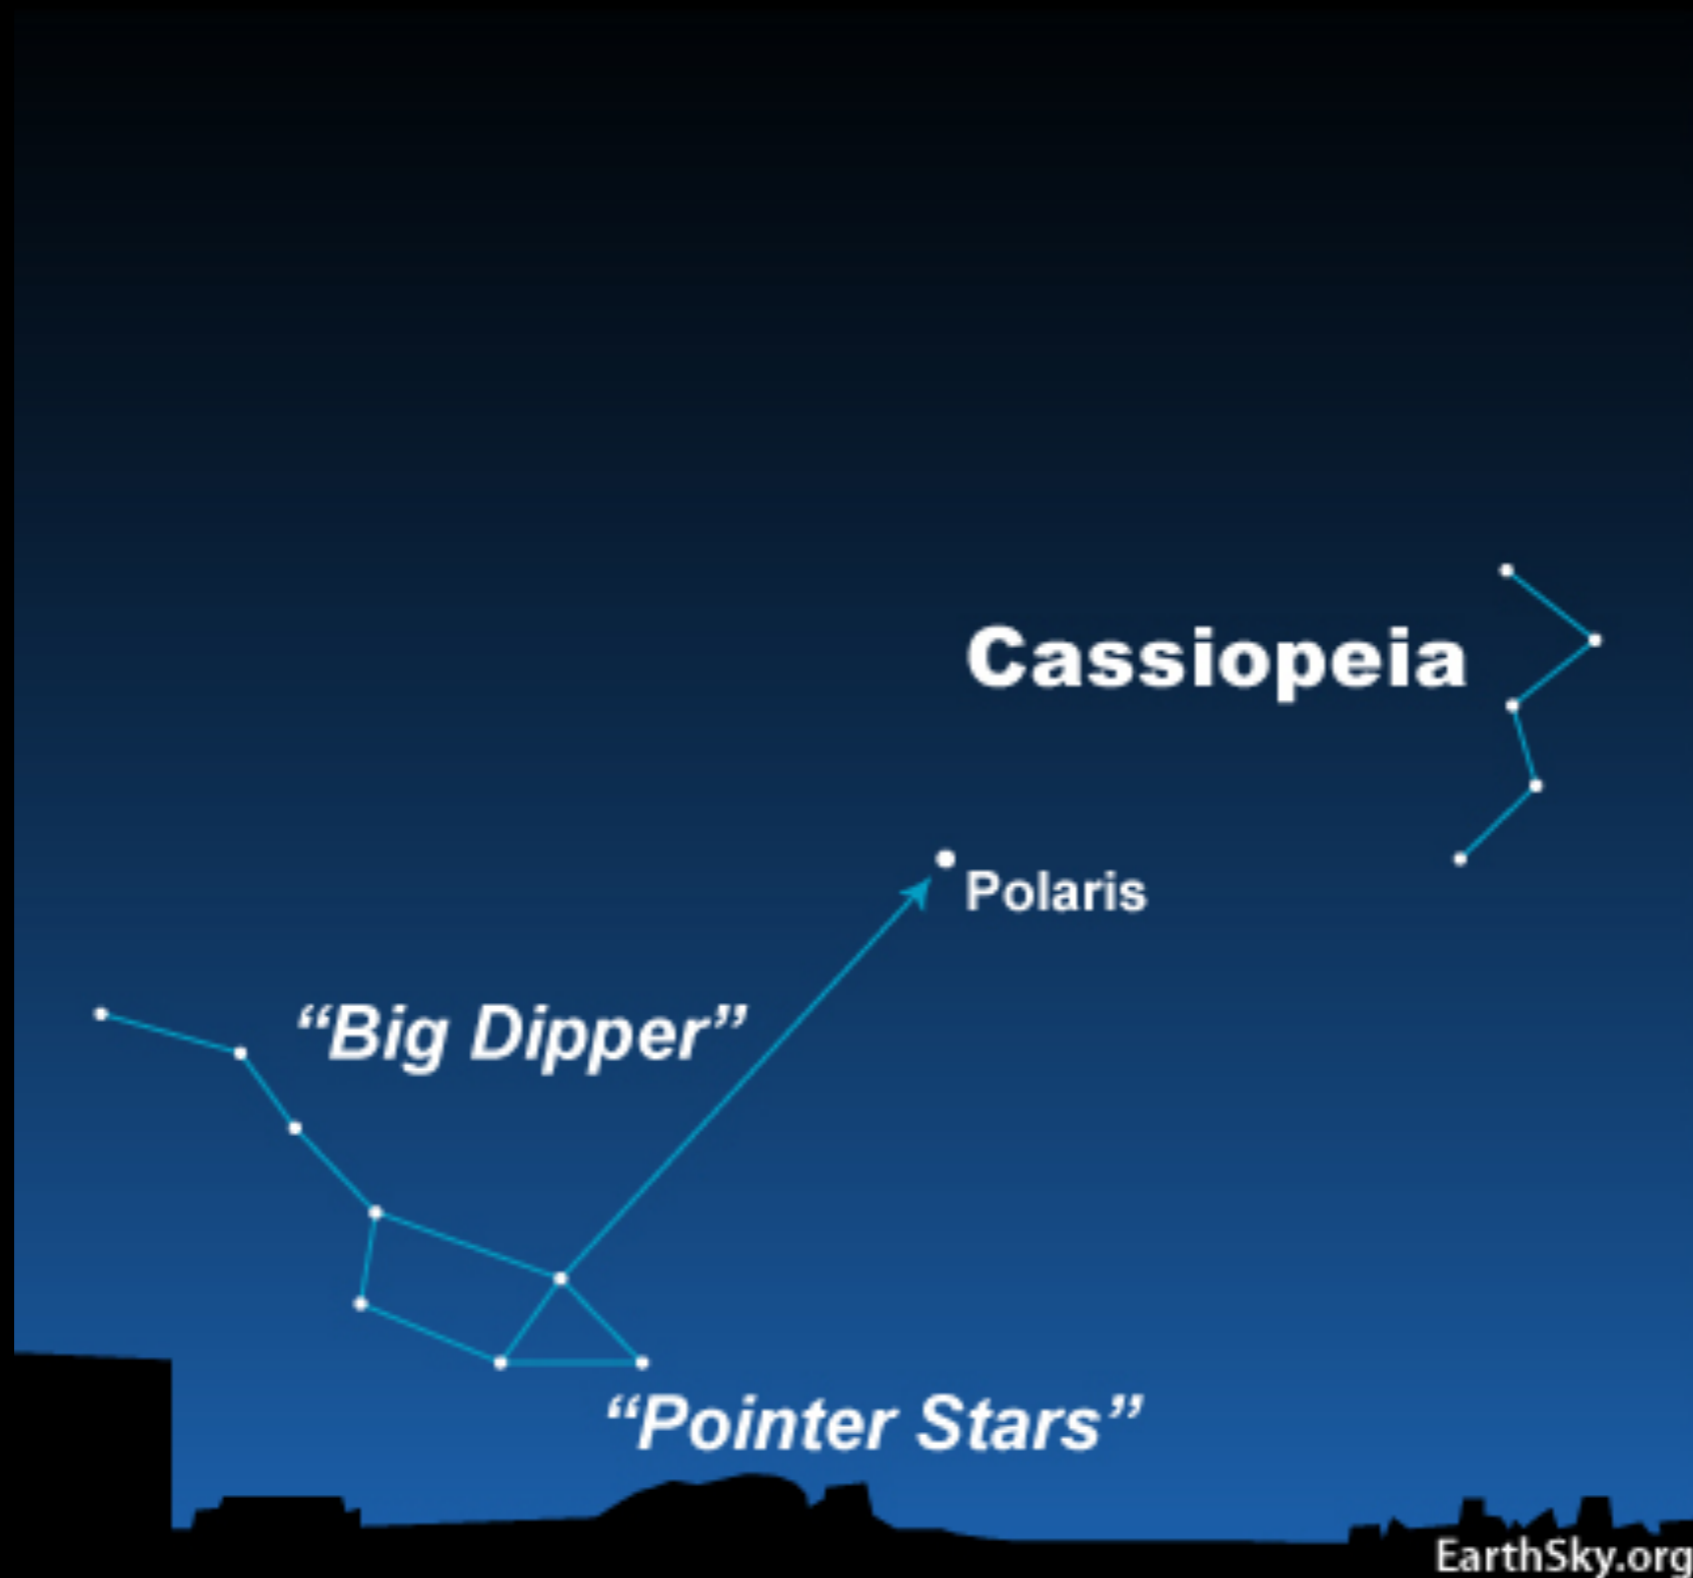

Cassiopeia - the queen of Ethiopia

Finding Cassiopeia

North, October Evenings

Cassiopeia - the queen of Ethiopia

Cassiopeia - the queen of Ethiopia

Neighbourhood

Cassiopeia - the queen of Ethiopia

Visibility - circumpolar - visible all year round

22:00 GMT transit - October / November

Double stars - ι , ψ , η , σ ,

Type	NGC/IC	Messier/Caldwell	Name
OC	7654	M52	
OC	581	M103	
OC	663	C10	
OC	457	C13	Owl / ET Cluster
GX	147	C17	
GX	185	C18	
OC	559	C8	
N	7635	C11	Bubble Nebula