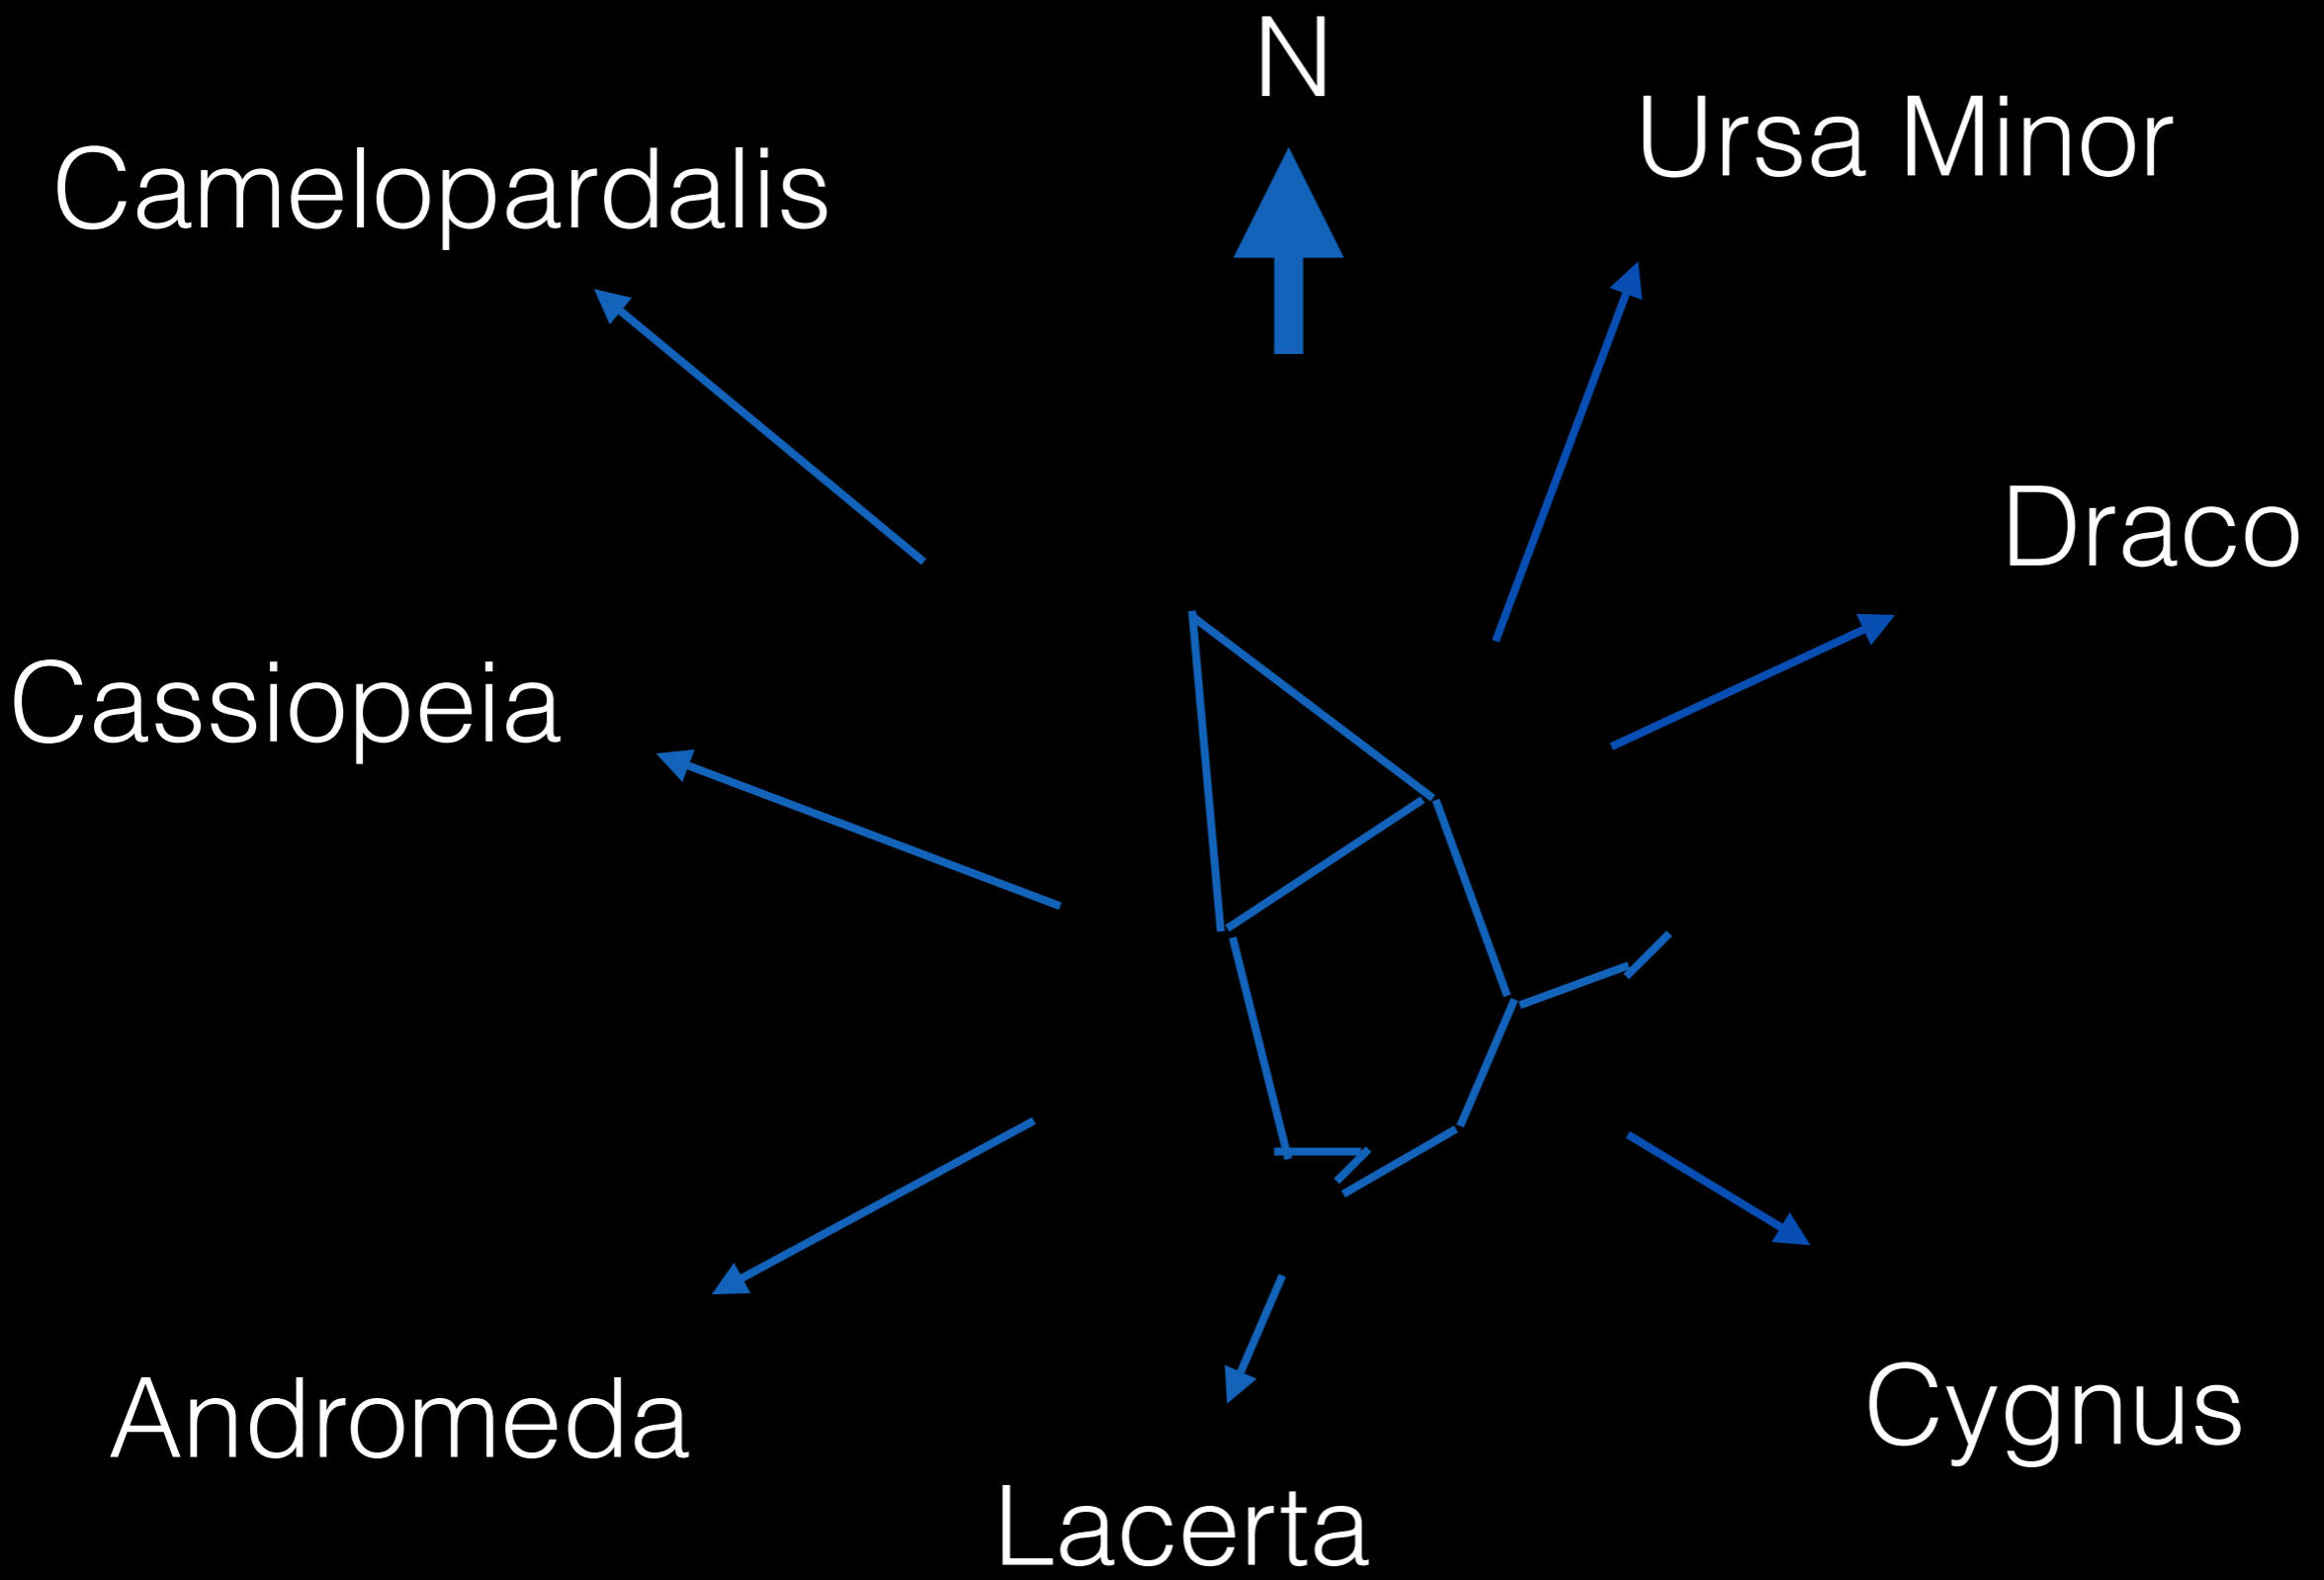

Cepheus - The King

North, Autumn/Winter Evenings

Cepheus - The King

Cepheus - The King

Neighbourhood

N

Camelopardalis

Ursa Minor

Draco

Cassiopeia

Andromeda

Lacerta

Cygnus

Cepheus - The King

Visibility - Autumn

22:00 GMT transit - October

Double stars - α β $\underline{\delta}$ ϵ η κ χ

Type	NGC/IC	Messier/Caldwell	Name
OC	NGC 0188	C1	
OC	NGC 6939		
DN	NGC 7023	C4	Iris Nebula
DN	Sh2-155	C9	Cave Nebula
PN	NGC 0040	C2	Bow-Tie Nebula
SG	NGC 6946	C12	Fireworks Galaxy