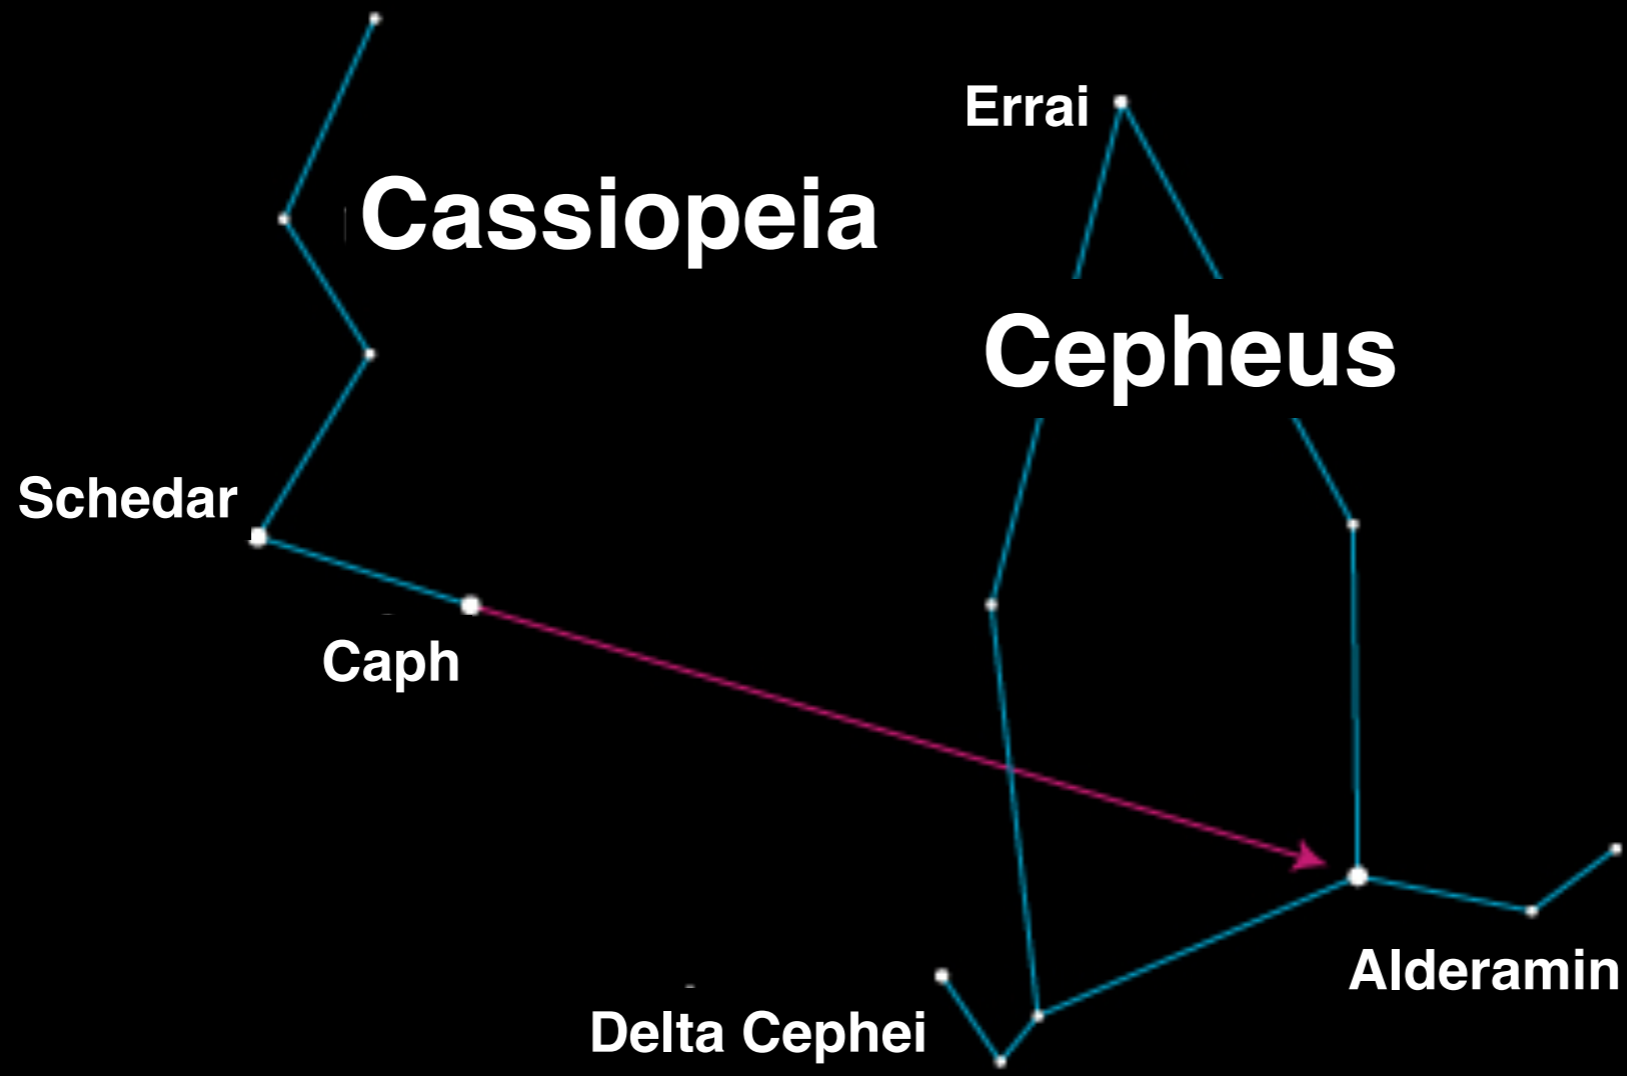

Cepheus - The King

North, Autumn/Winter Evenings

Cepheus - The King

Cepheus - The King

Neighbourhood

N

Camelopardalis

Ursa Minor

Draco

Cassiopeia

Andromeda

Lacerta

Cygnus

Cepheus - The King

Visibility - Autumn

22:00 GMT transit - October

Double stars - α β $\underline{\delta}$ ϵ η κ χ

Type	NGC/IC	Messier/Caldwell	Name
OC	NGC 0188	C1	
OC	NGC 6939		
DN	NGC 7023	C4	Iris Nebula
DN	Sh2-155	C9	Cave Nebula
PN	NGC 0040	C2	Bow-Tie Nebula
SG	NGC 6946	C12	Fireworks Galaxy