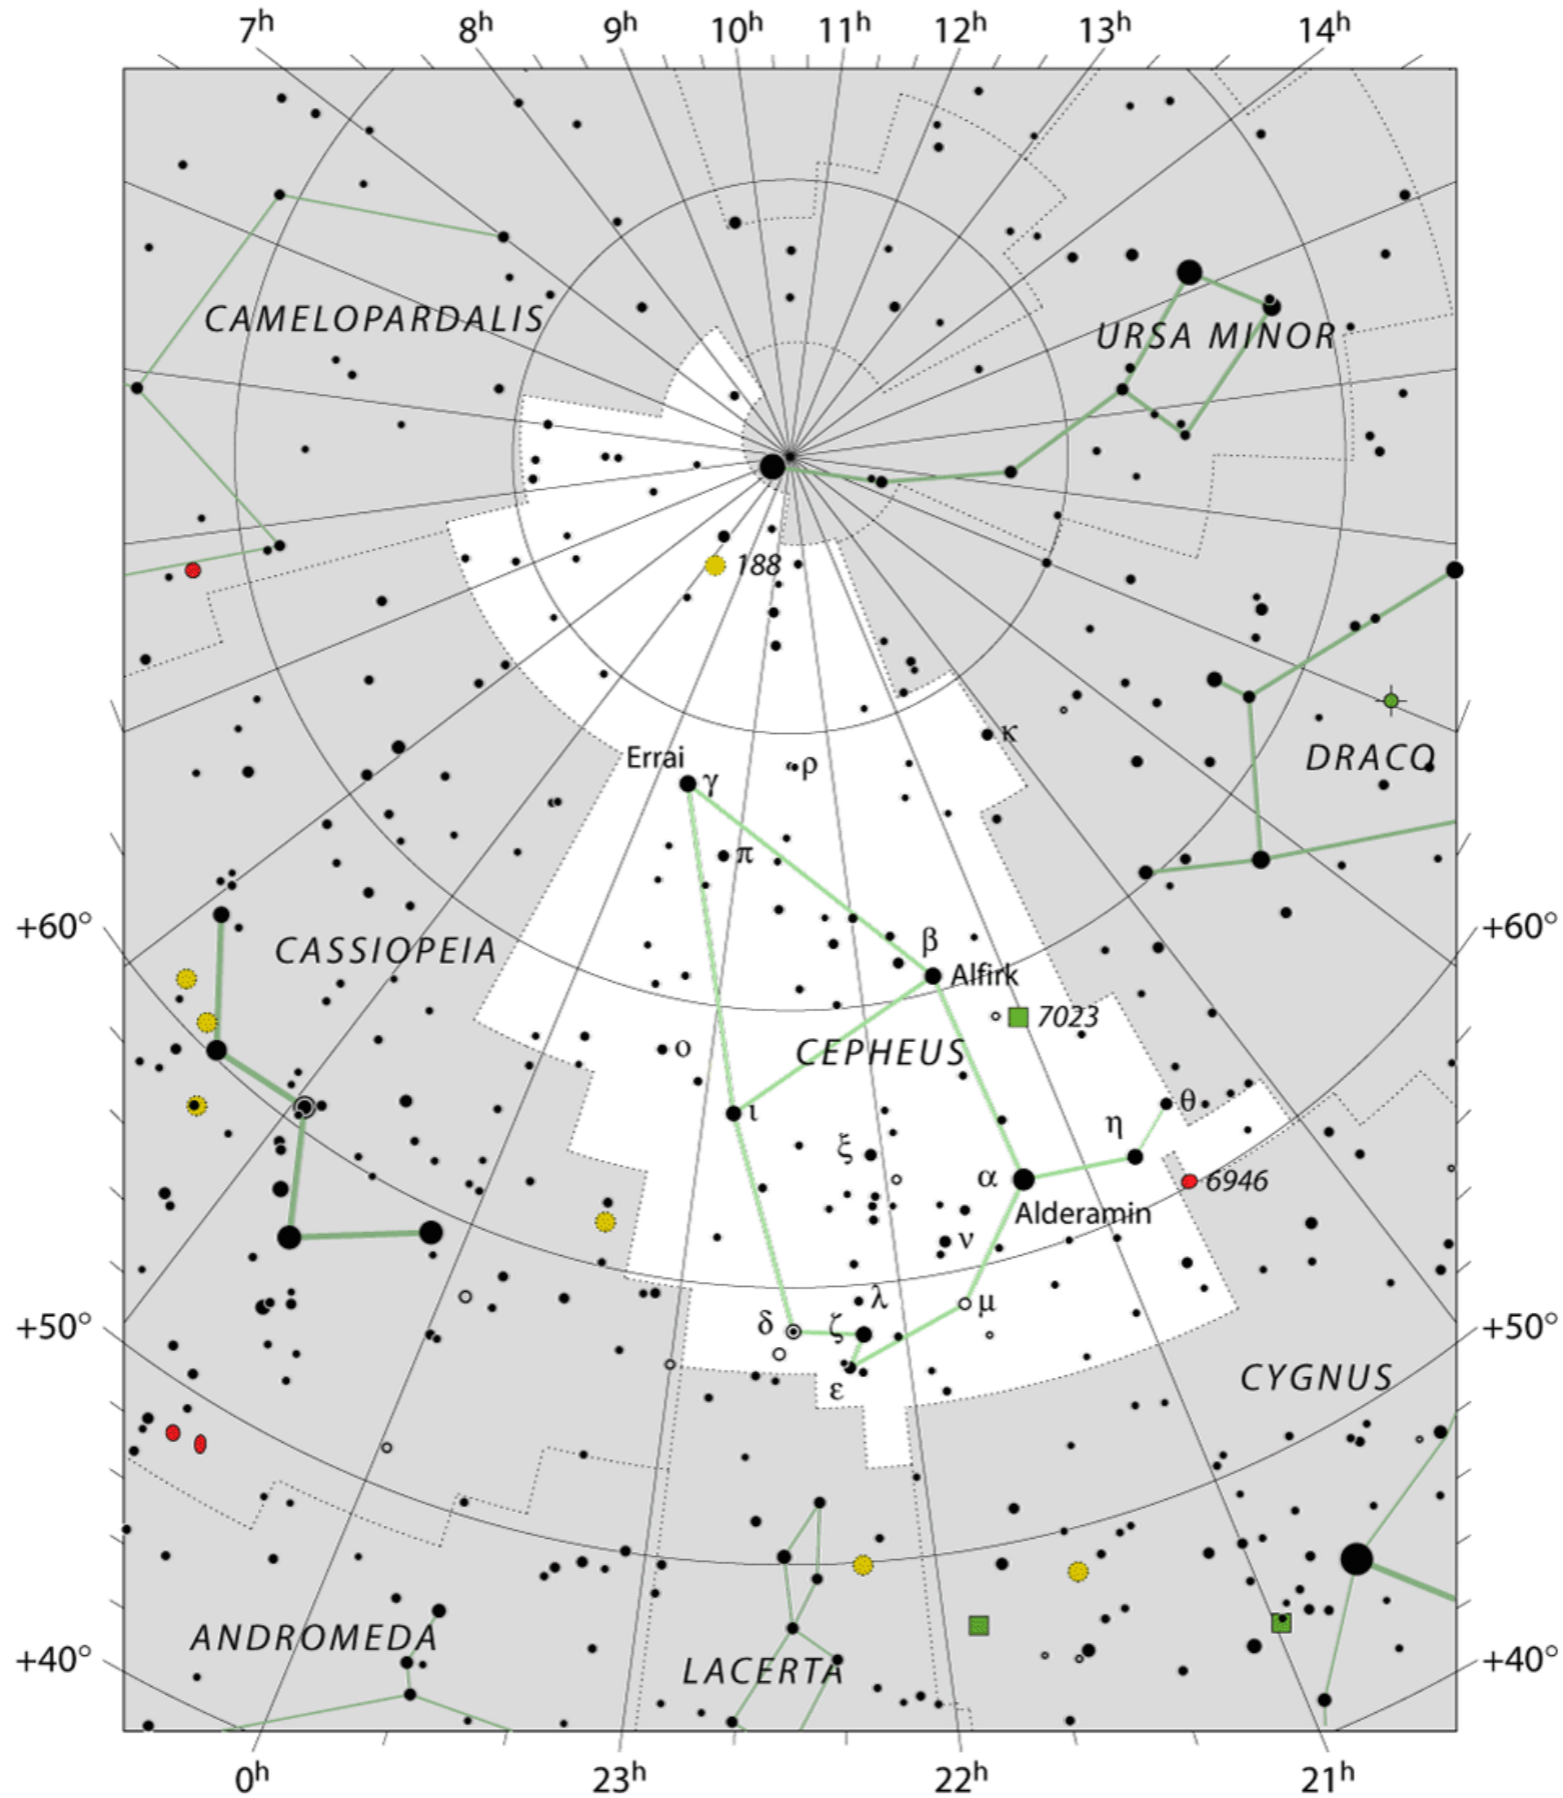

Cepheus - The King

North, Autumn/Winter Evenings

Cepheus - The King

Cepheus - The King

Neighbourhood

N

Camelopardalis

Ursa Minor

Draco

Cassiopeia

Andromeda

Lacerta

Cygnus

Cepheus - The King

Visibility - Autumn

22:00 GMT transit - October

Double stars - α β $\underline{\delta}$ ϵ η κ χ

Type	NGC/IC	Messier/Caldwell	Name
OC	NGC 0188	C1	
OC	NGC 6939		
DN	NGC 7023	C4	Iris Nebula
DN	Sh2-155	C9	Cave Nebula
PN	NGC 0040	C2	Bow-Tie Nebula
SG	NGC 6946	C12	Fireworks Galaxy