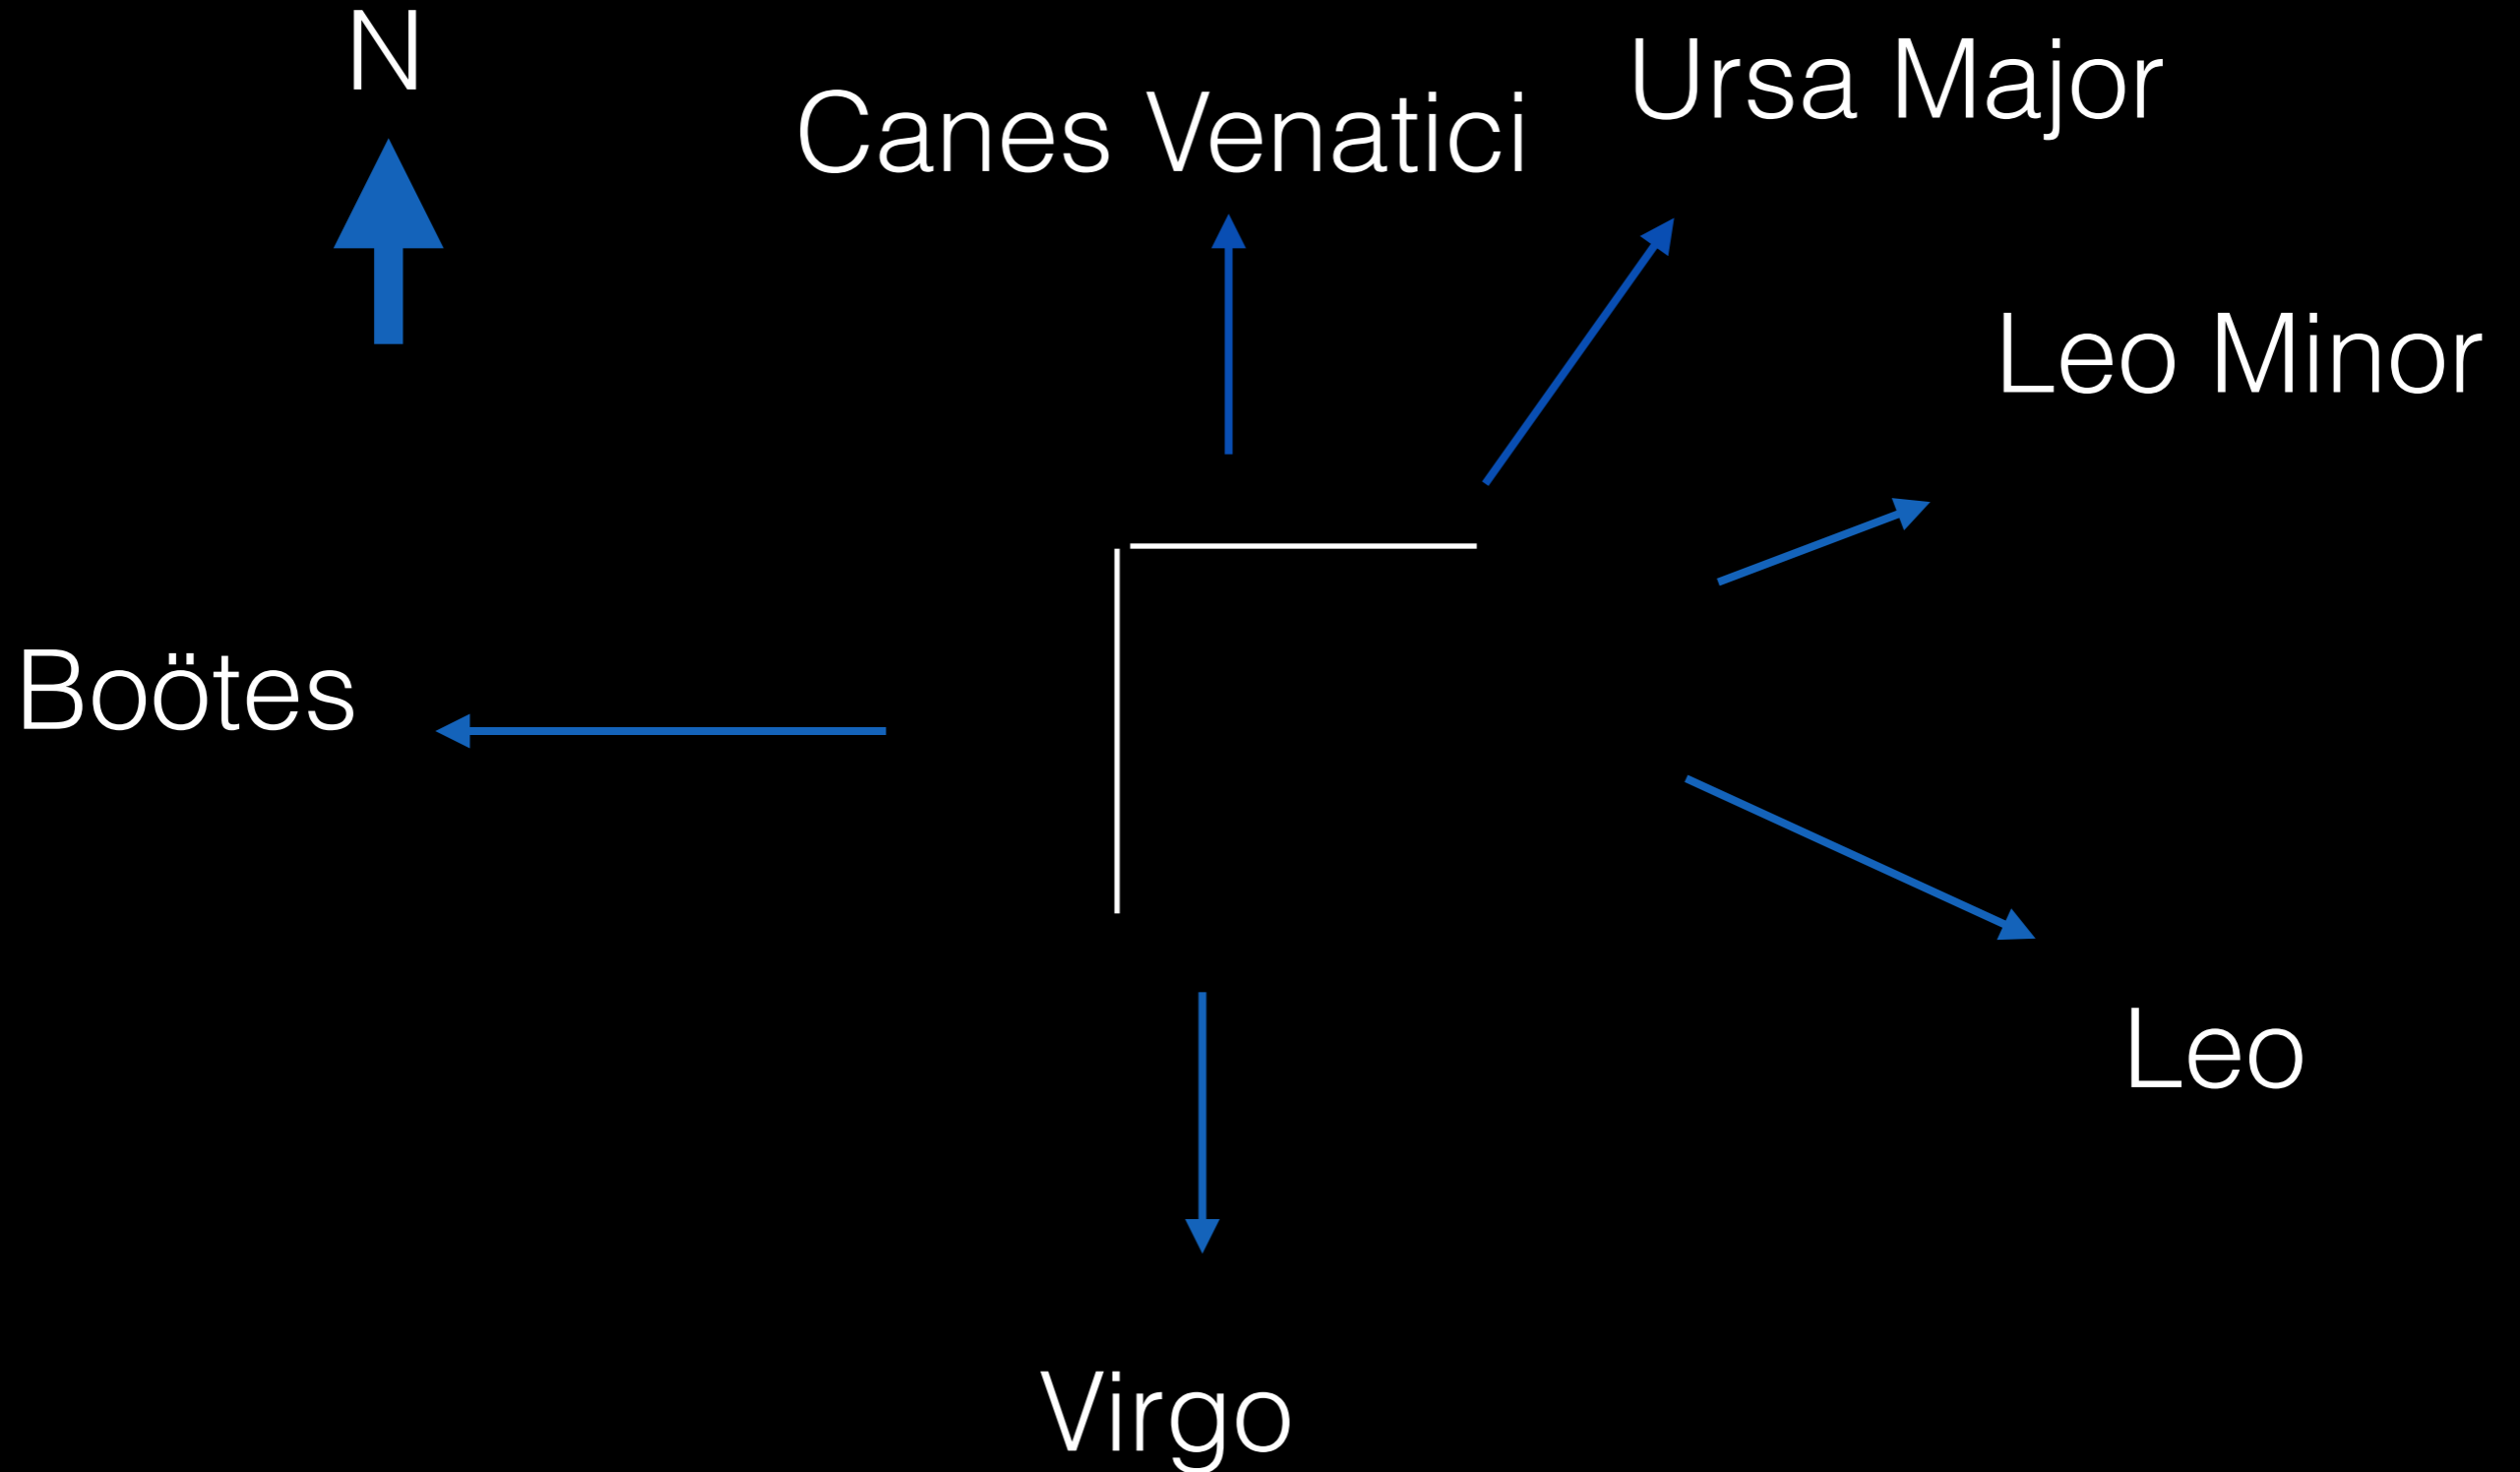

# Coma Berenices - the Hair of Berenice

## Finding Coma Berenices

# Coma Berenices - the Hair of Berenice

Visibility - Spring

22:00 GMT transit - April / May

Double star -  $\beta$

Type	NGC/IC	Messier/Caldwell	Name
GC	NGC 5024	M53	
EG	NGC 4382	M85	
SG	NGC 4826	M64	Black Eye Nebula
SG	NGC 4501	M88	
SG	NGC 4548	M91	
SG	NGC 4192	M98	
SG	NGC 4254	M99	
SG	NGC 4321	M100	
EG	NGC 4889	C35	
SG	NGC 4559	C36	
SG	NGC 4565	C38	Needle Galaxy