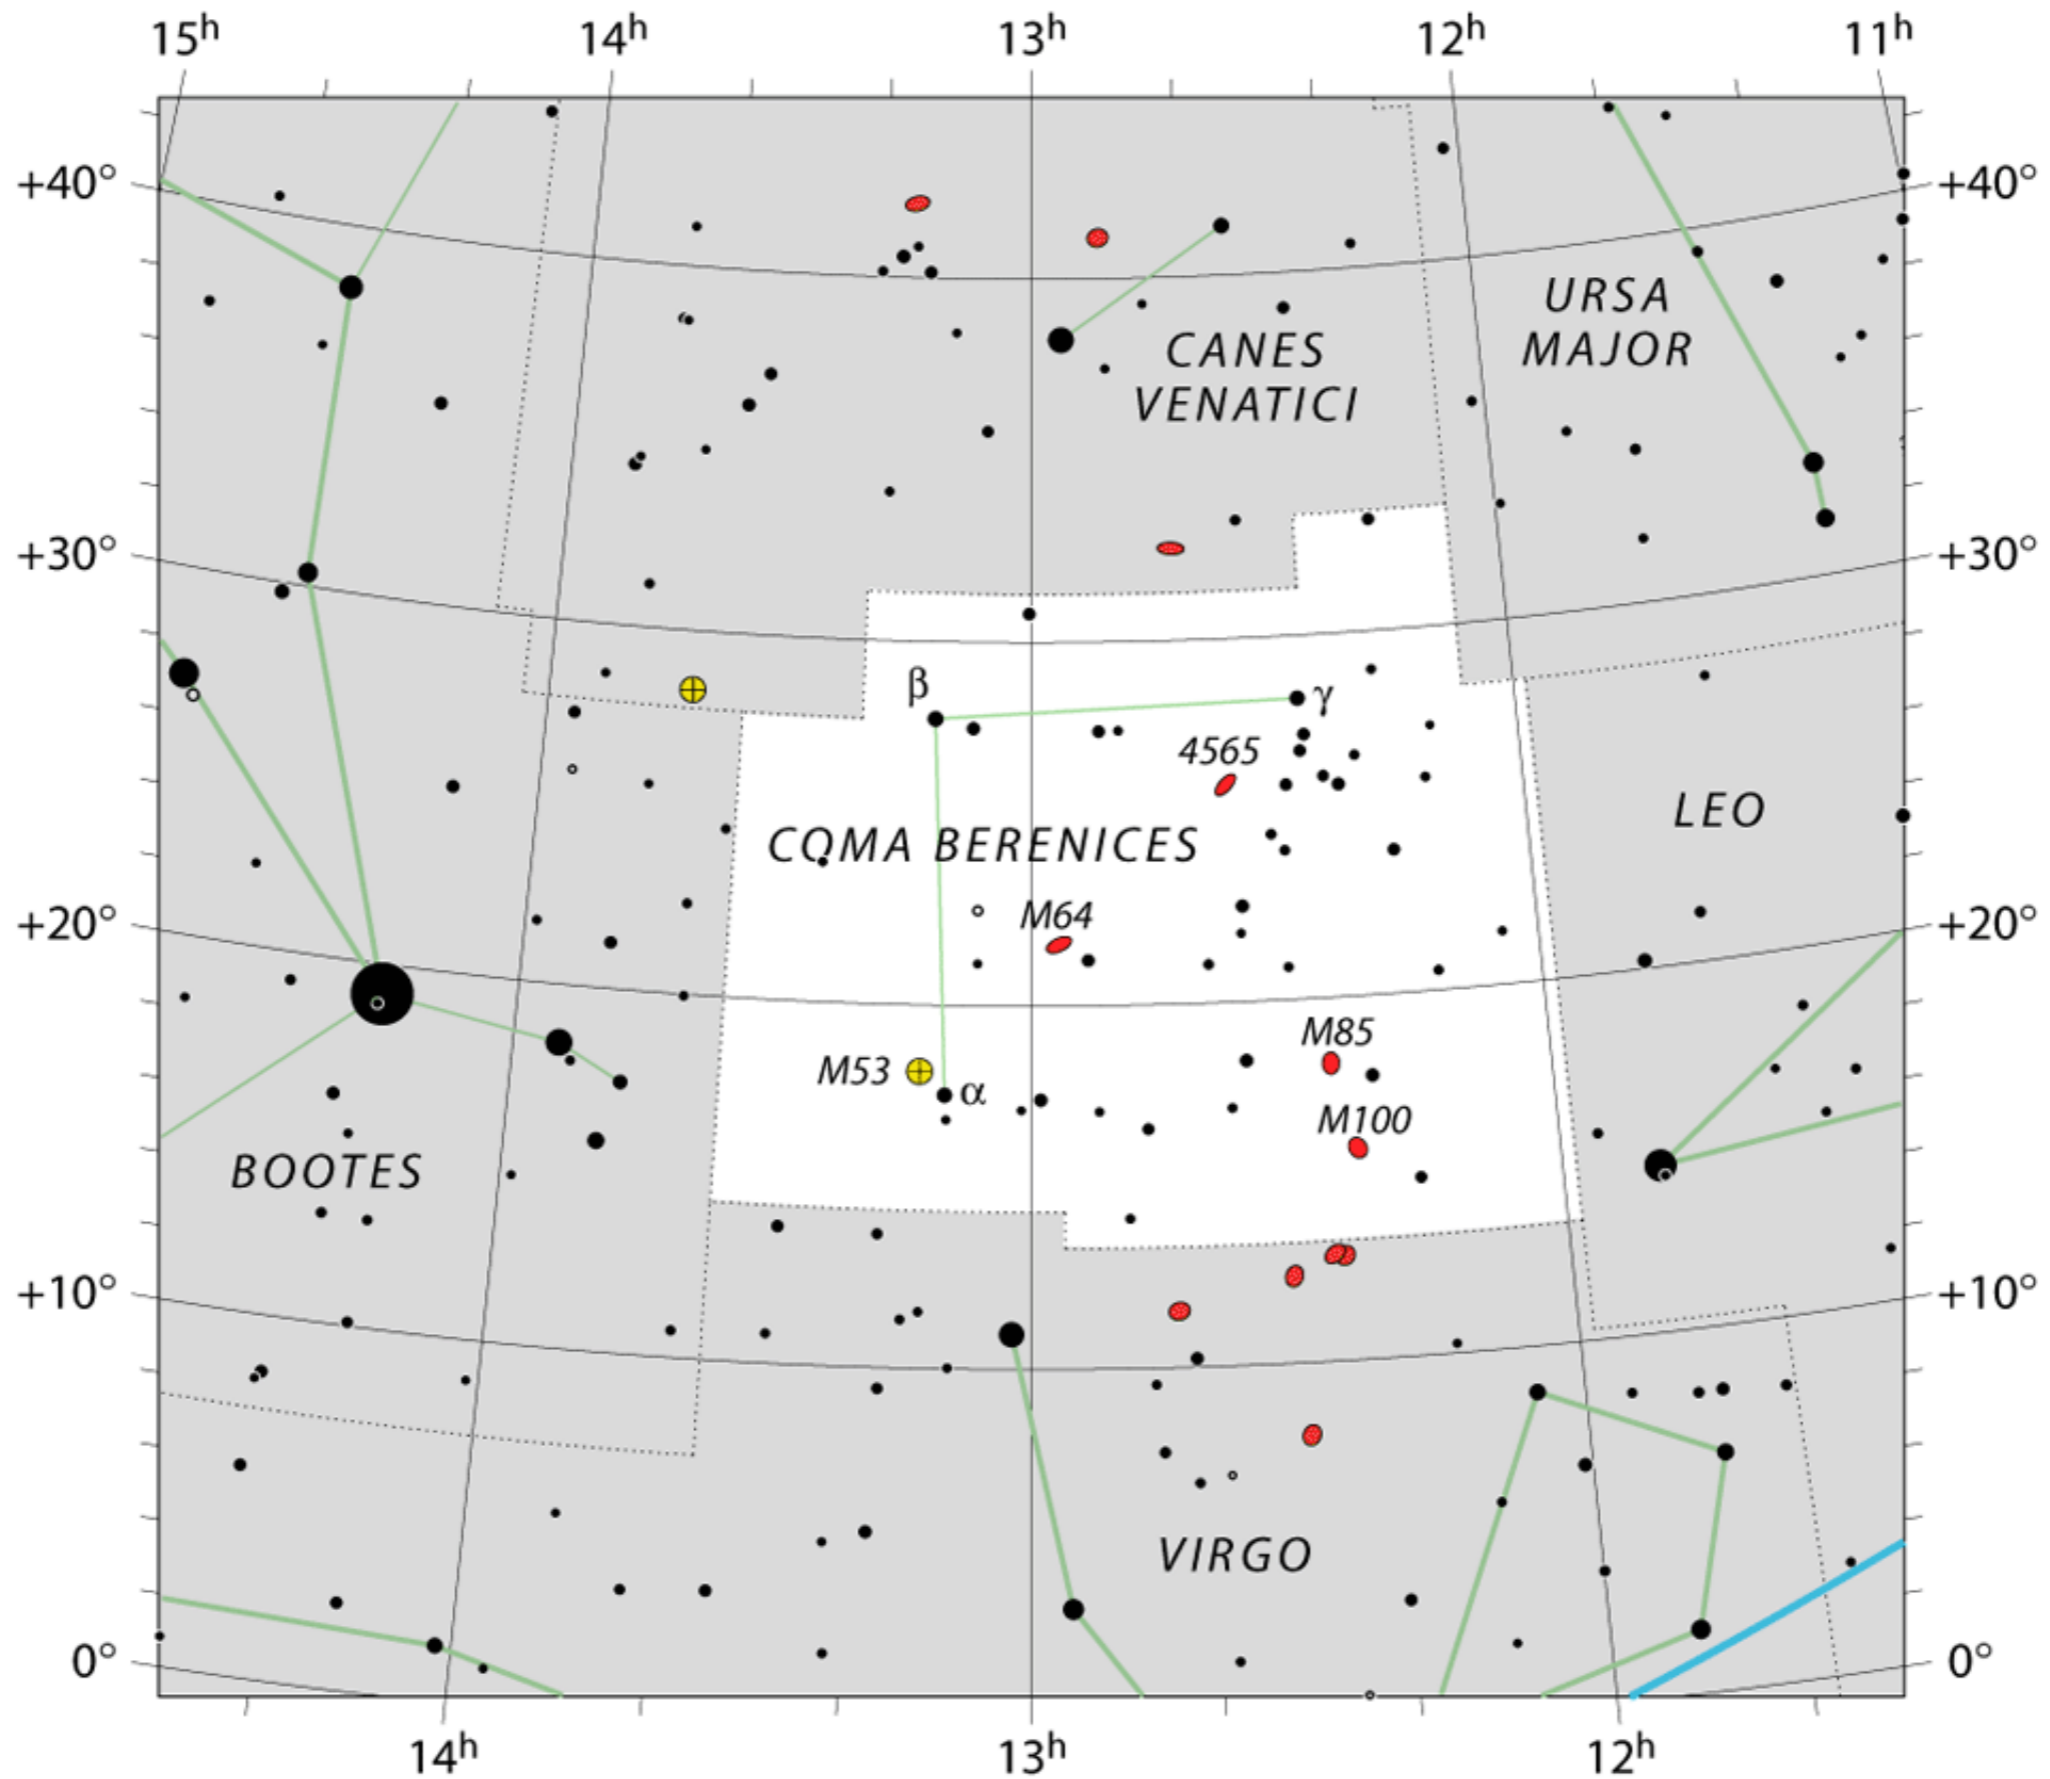

# Coma Berenices - the Hair of Berenice

## Finding Coma Berenices

# Coma Berenices - the Hair of Berenice

Visibility - Spring

22:00 GMT transit - April / May

Double star -  $\beta$

Type	NGC/IC	Messier/Caldwell	Name
GC	NGC 5024	M53	
EG	NGC 4382	M85	
SG	NGC 4826	M64	Black Eye Nebula
SG	NGC 4501	M88	
SG	NGC 4548	M91	
SG	NGC 4192	M98	
SG	NGC 4254	M99	
SG	NGC 4321	M100	
EG	NGC 4889	C35	
SG	NGC 4559	C36	
SG	NGC 4565	C38	Needle Galaxy