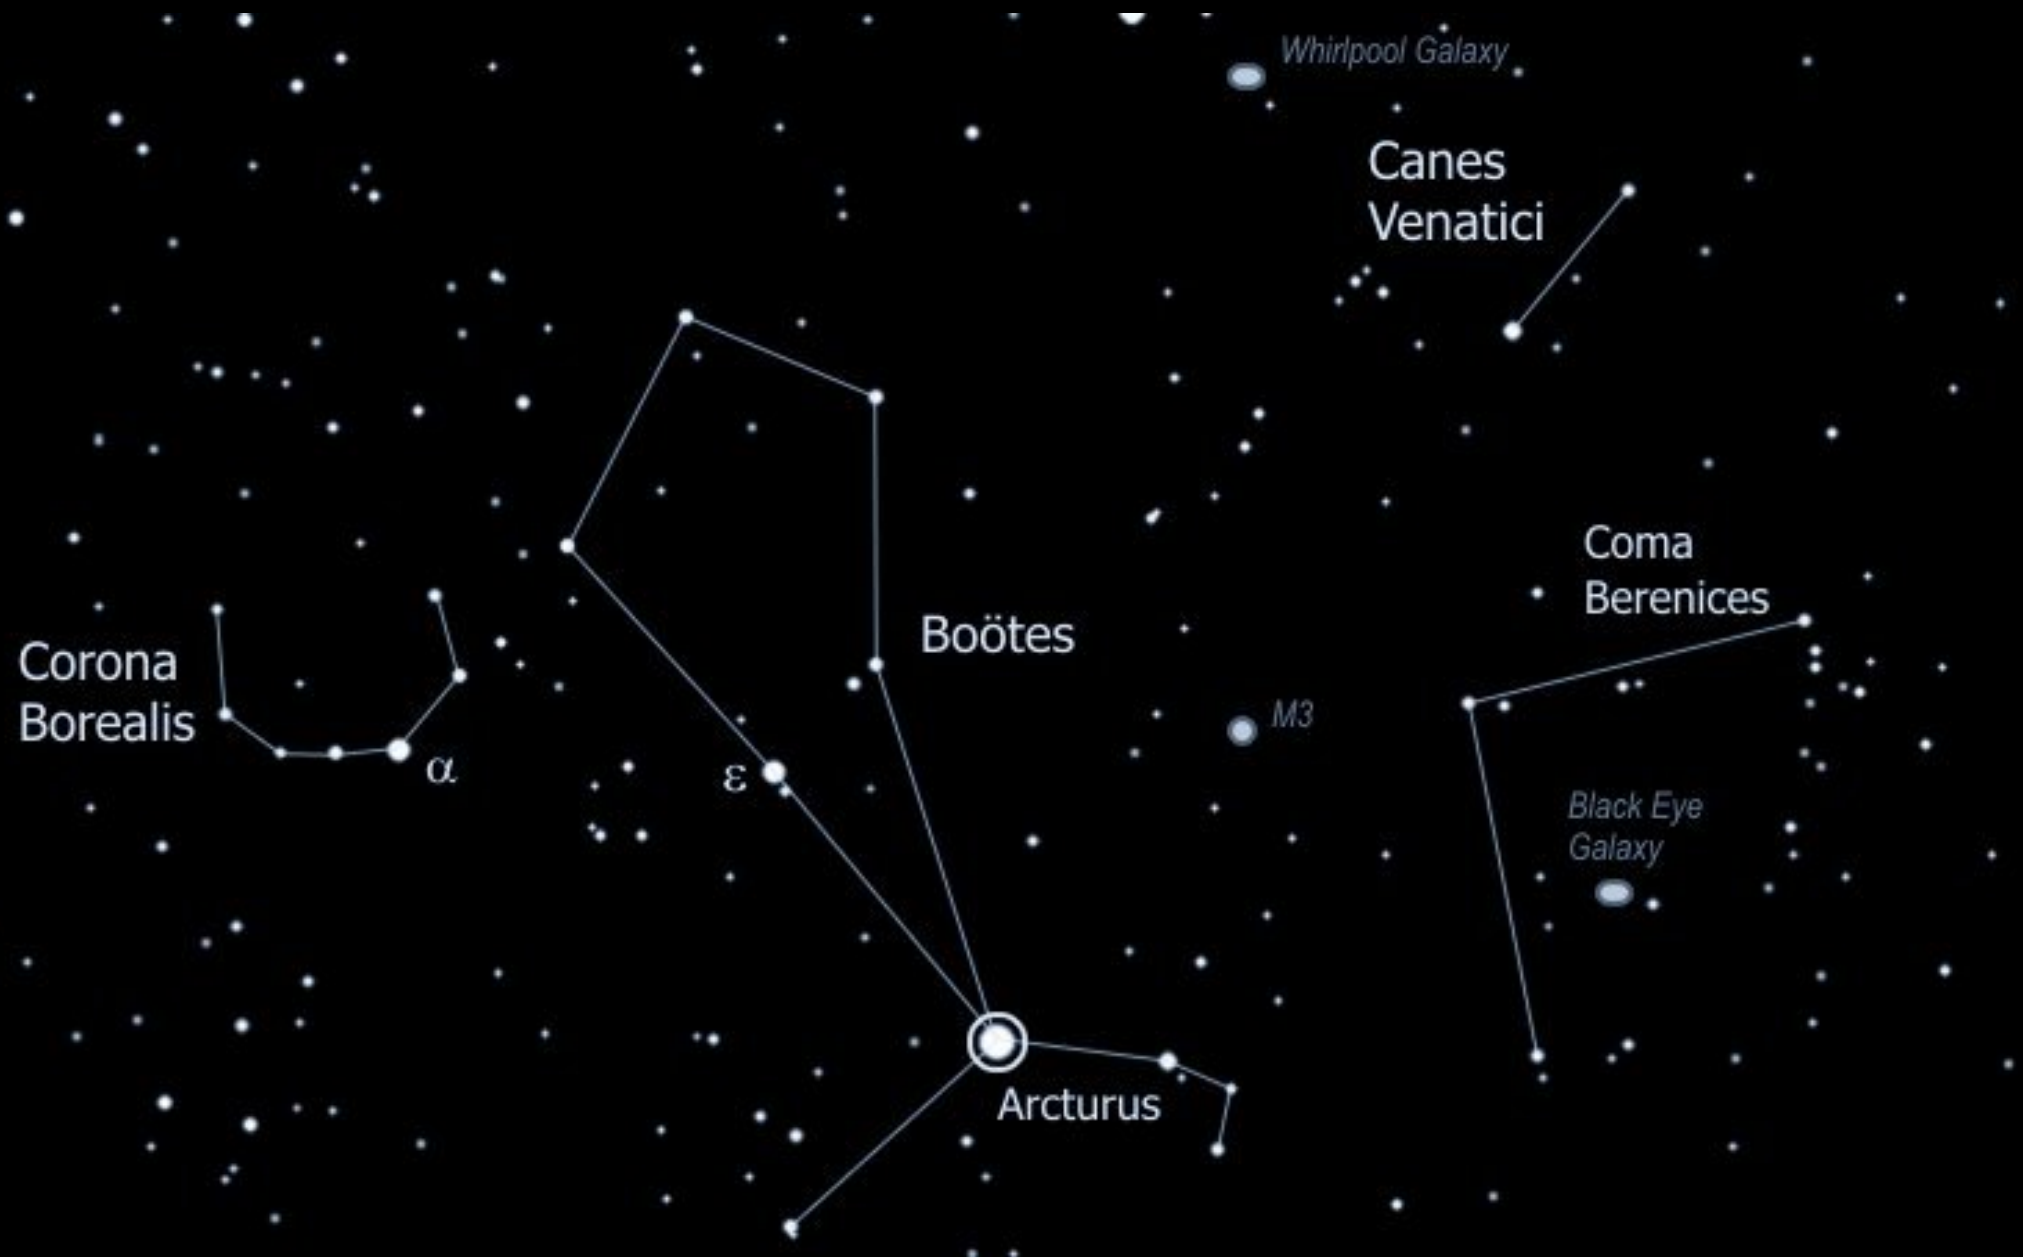

Corona Borealis - The Northern Crown

Corona Borealis - The Northern Crown

Corona Borealis - The Northern Crown

Neighbourhood

N

Hercules

Boötes

Serpens
Caput

Corona Borealis - The Northern Crown

Visibility - Spring

22:00 GMT transit - July

Double star - ϵ

Type	NGC/IC	Messier/Caldwell	Name