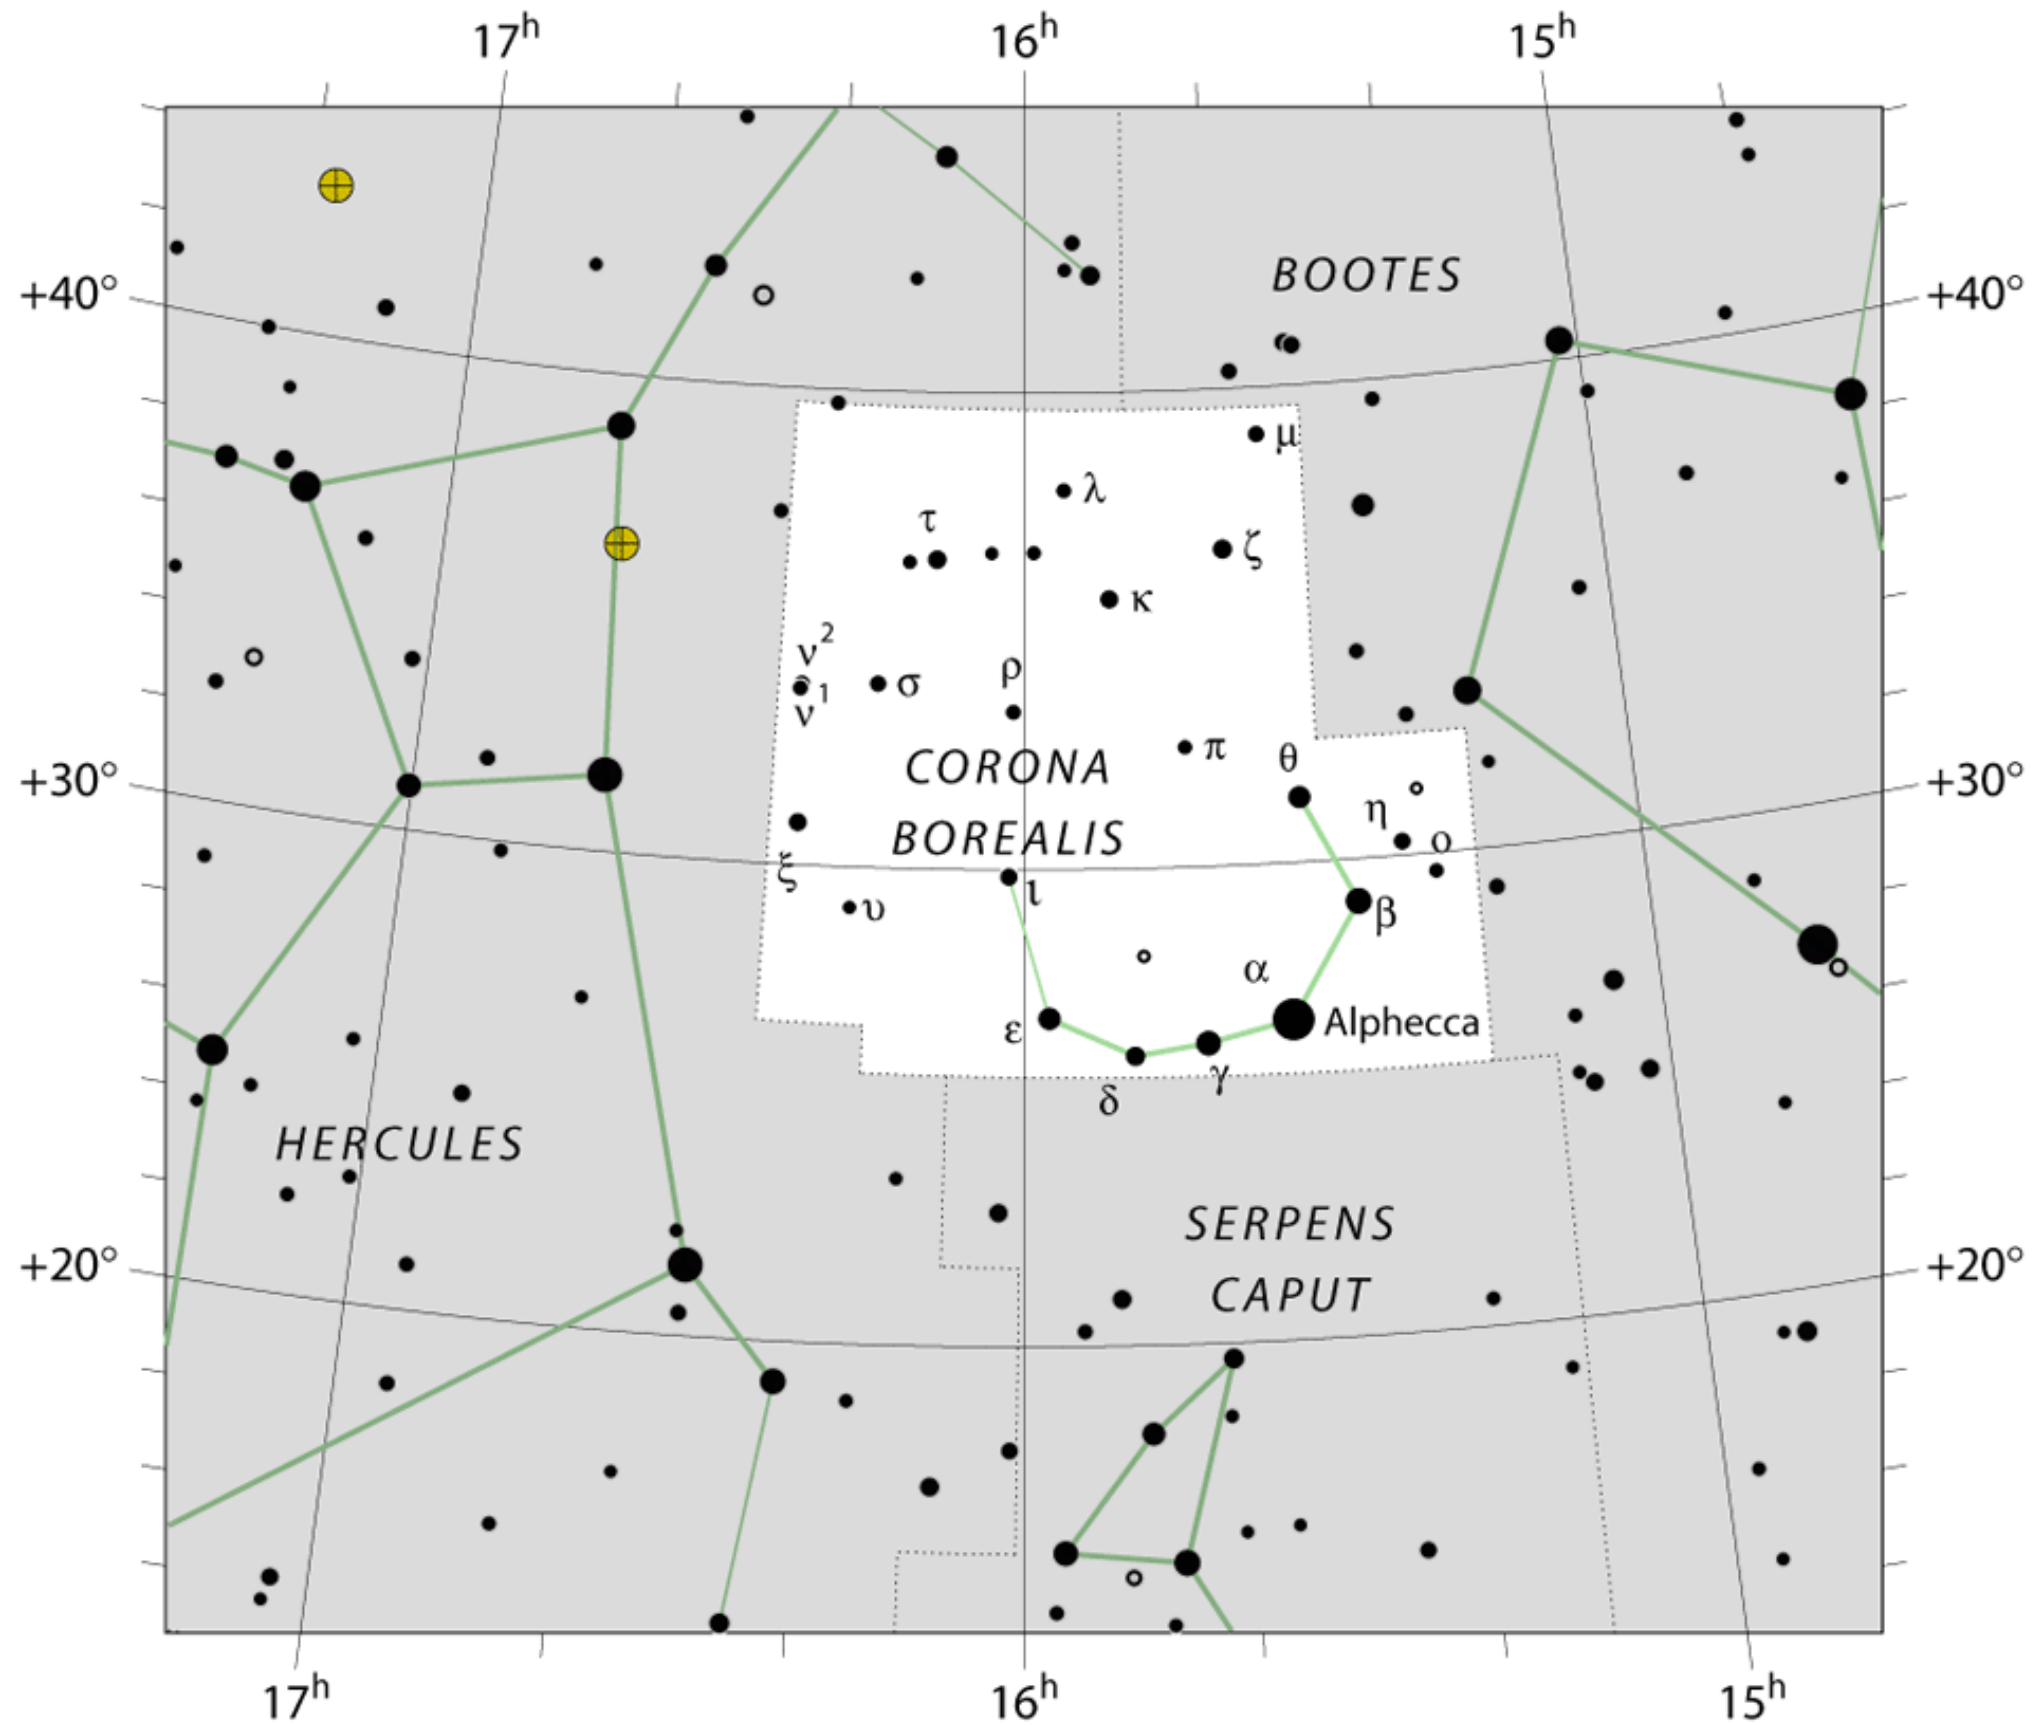

Corona Borealis - The Northern Crown

Corona Borealis - The Northern Crown

Corona Borealis - The Northern Crown

Neighbourhood

N

Hercules

Boötes

Serpens
Caput

Corona Borealis - The Northern Crown

Visibility - Spring

22:00 GMT transit - July

Double star - ϵ

Type	NGC/IC	Messier/Caldwell	Name