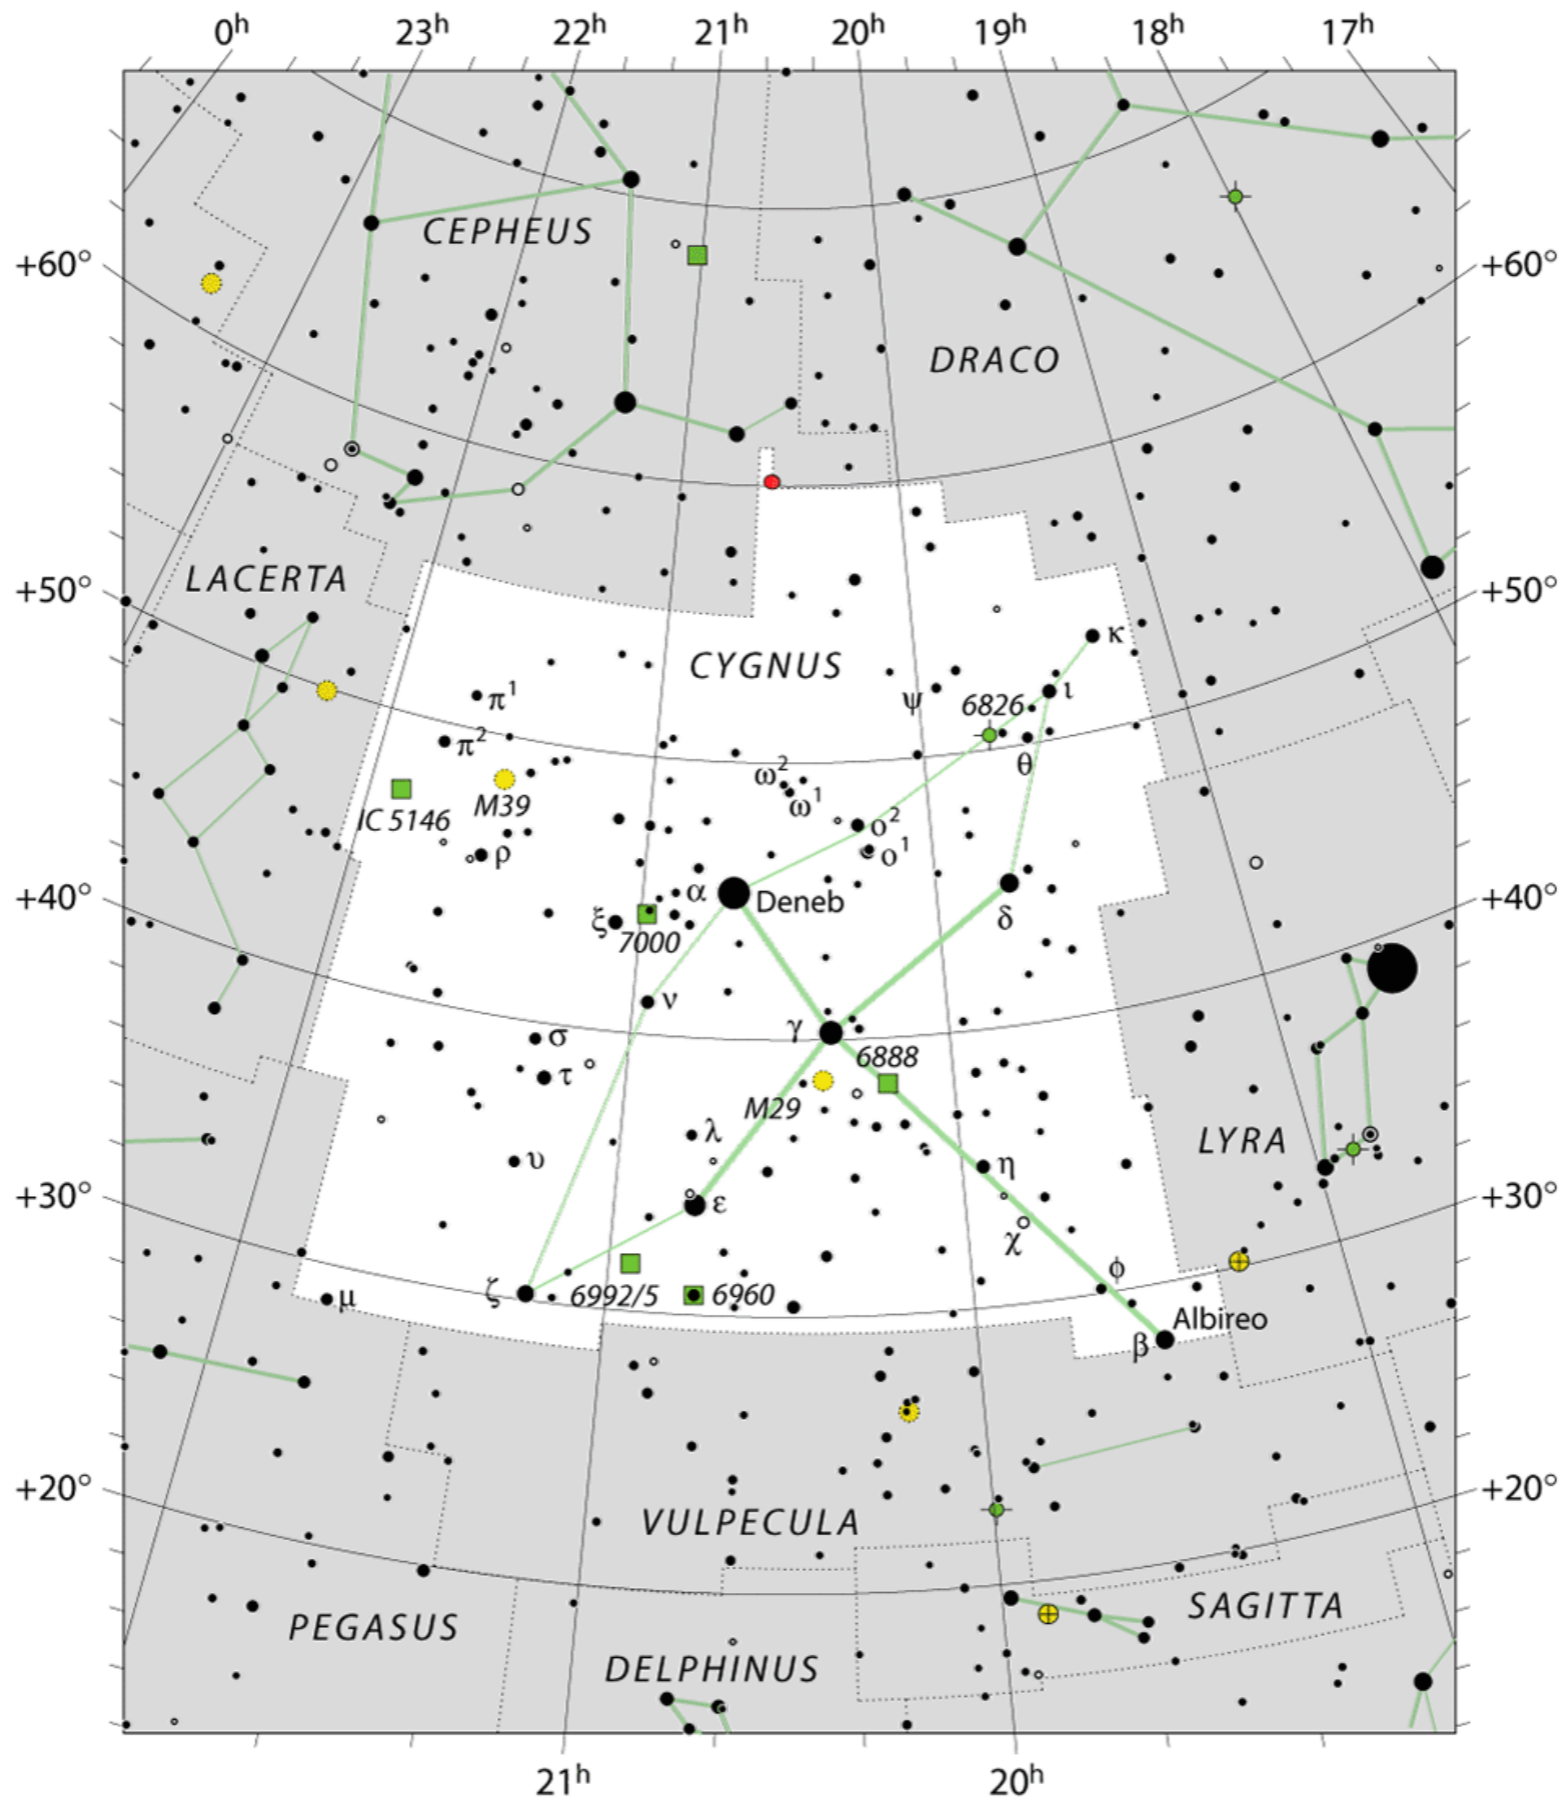

Cygnus - The Swan

Cygnus - The Swan

Cygnus - The Swan

Neighbourhood

Cygnus - The Swan

Visibility - Summer

22:00 GMT transit - September

Double stars - $\alpha\beta\gamma\delta\epsilon\zeta\eta\theta\upsilon\chi$

Type	NGC/IC	Messier/Caldwell	Name
OC	NGC 6913	M 29	
OC	NGC 7092	M 39	
OC	NGC 6819		Foxhead cluster
DN	IC 5146	C 19	Cocoon nebula
DN	NGC 7000	C 20	N. American nebula
DN	NGC 6888	C 27	Crescent nebula
DN	NGC 6992	C 33	East veil nebula
DN	NGC 6960	C 34	West veil nebula
DN	IC 5067		Pelican nebula
PN	NGC 6826	C 15	Blinking planetary