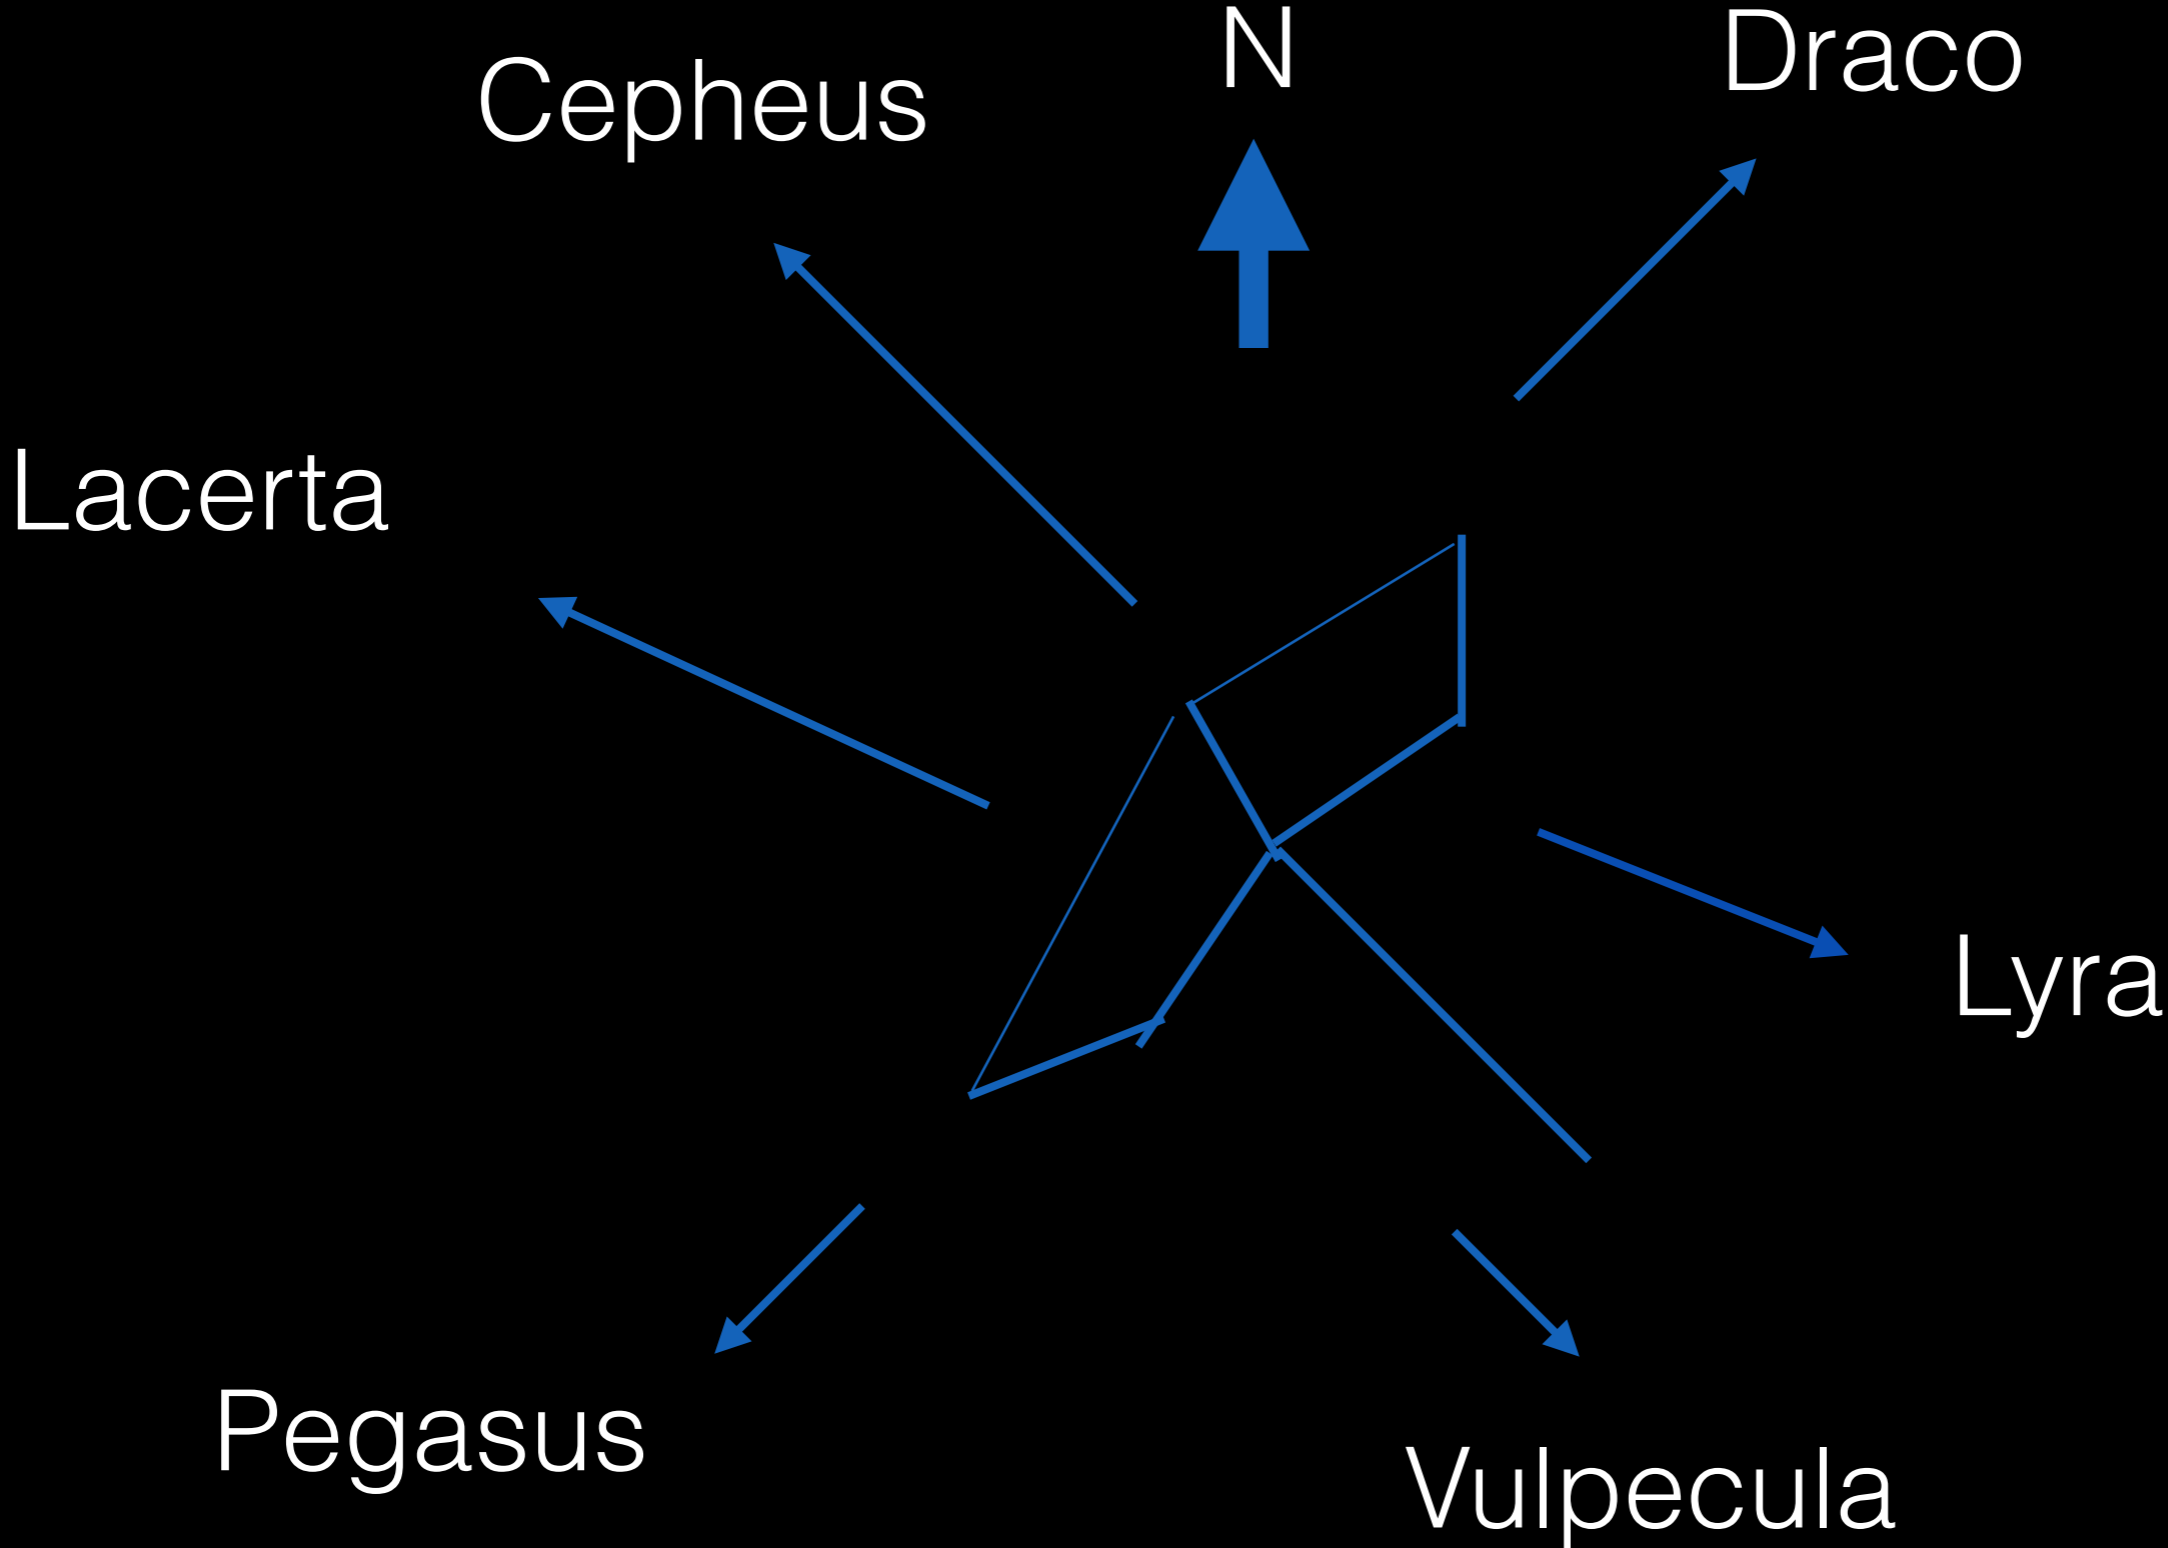

Cygnus - The Swan

Cygnus - The Swan

Cygnus - The Swan

Neighbourhood

Cygnus - The Swan

Visibility - Summer

22:00 GMT transit - September

Double stars - $\alpha\beta\gamma\delta\epsilon\zeta\eta\theta\upsilon\chi$

Type	NGC/IC	Messier/Caldwell	Name
OC	NGC 6913	M 29	
OC	NGC 7092	M 39	
OC	NGC 6819		Foxhead cluster
DN	IC 5146	C 19	Cocoon nebula
DN	NGC 7000	C 20	N. American nebula
DN	NGC 6888	C 27	Crescent nebula
DN	NGC 6992	C 33	East veil nebula
DN	NGC 6960	C 34	West veil nebula
DN	IC 5067		Pelican nebula
PN	NGC 6826	C 15	Blinking planetary