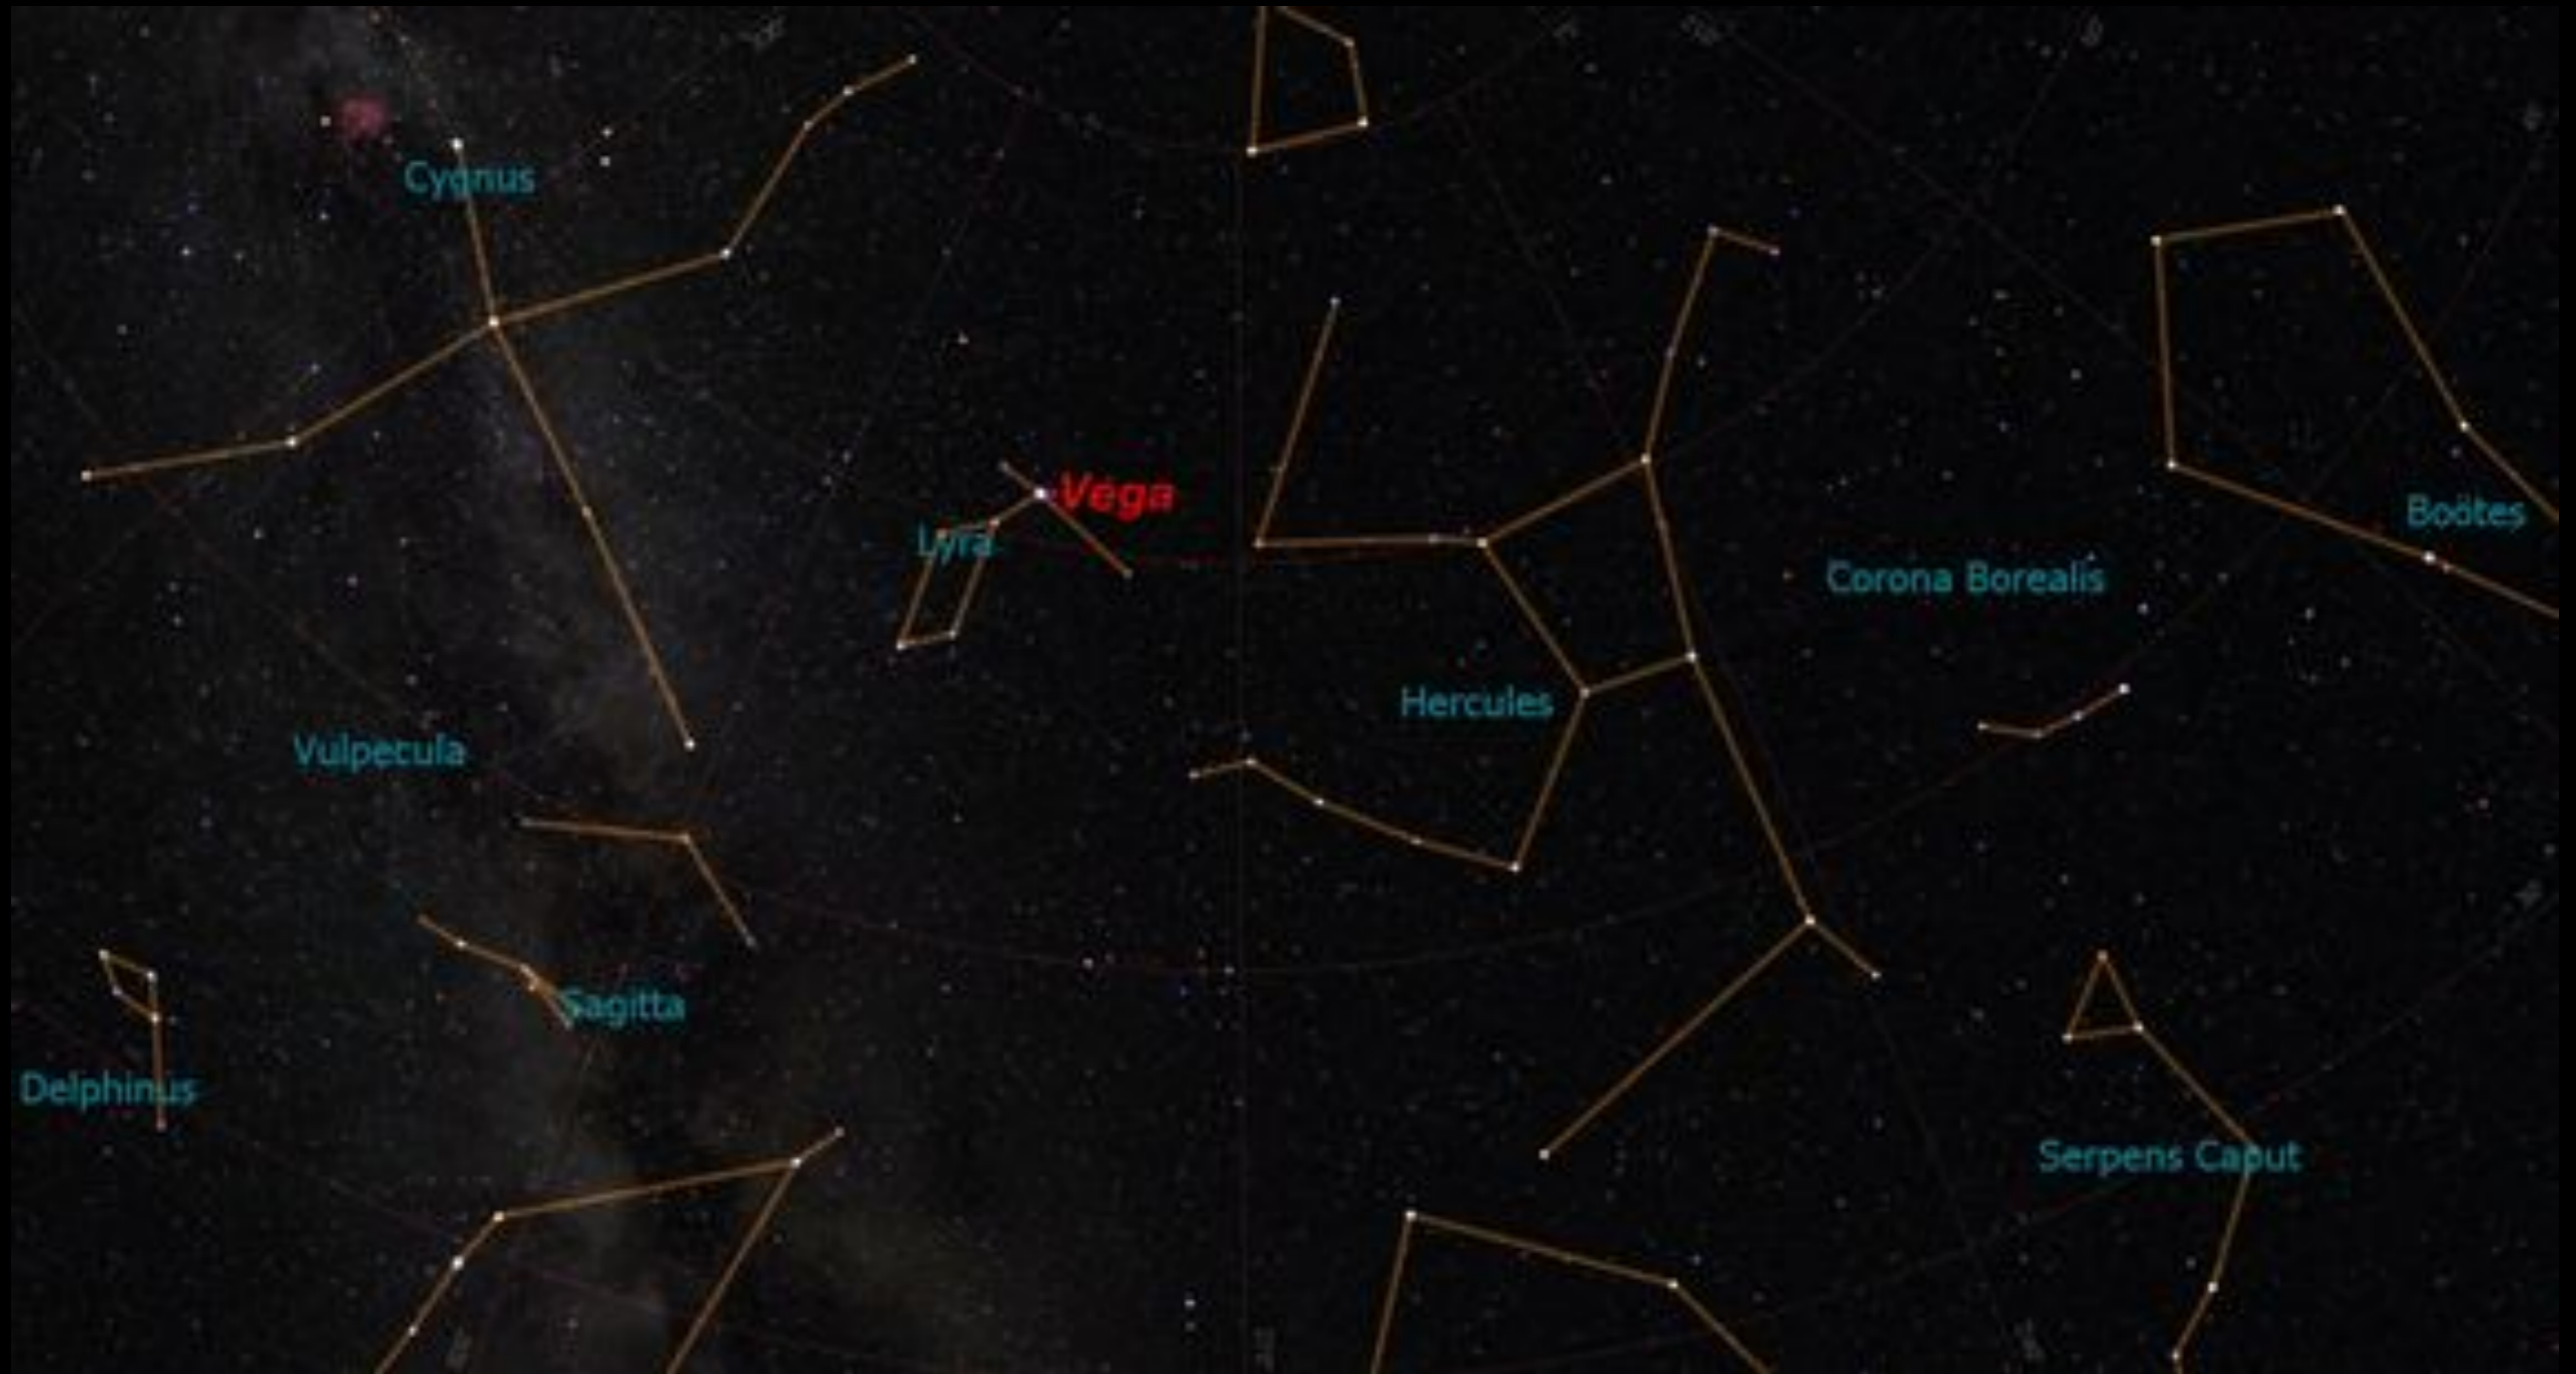

Cygnus - The Swan

Cygnus - The Swan

Cygnus - The Swan

Neighbourhood

Cygnus - The Swan

Visibility - Summer

22:00 GMT transit - September

Double stars - $\alpha\beta\gamma\delta\epsilon\zeta\eta\theta\upsilon\chi$

Type	NGC/IC	Messier/Caldwell	Name
OC	NGC 6913	M 29	
OC	NGC 7092	M 39	
OC	NGC 6819		Foxhead cluster
DN	IC 5146	C 19	Cocoon nebula
DN	NGC 7000	C 20	N. American nebula
DN	NGC 6888	C 27	Crescent nebula
DN	NGC 6992	C 33	East veil nebula
DN	NGC 6960	C 34	West veil nebula
DN	IC 5067		Pelican nebula
PN	NGC 6826	C 15	Blinking planetary