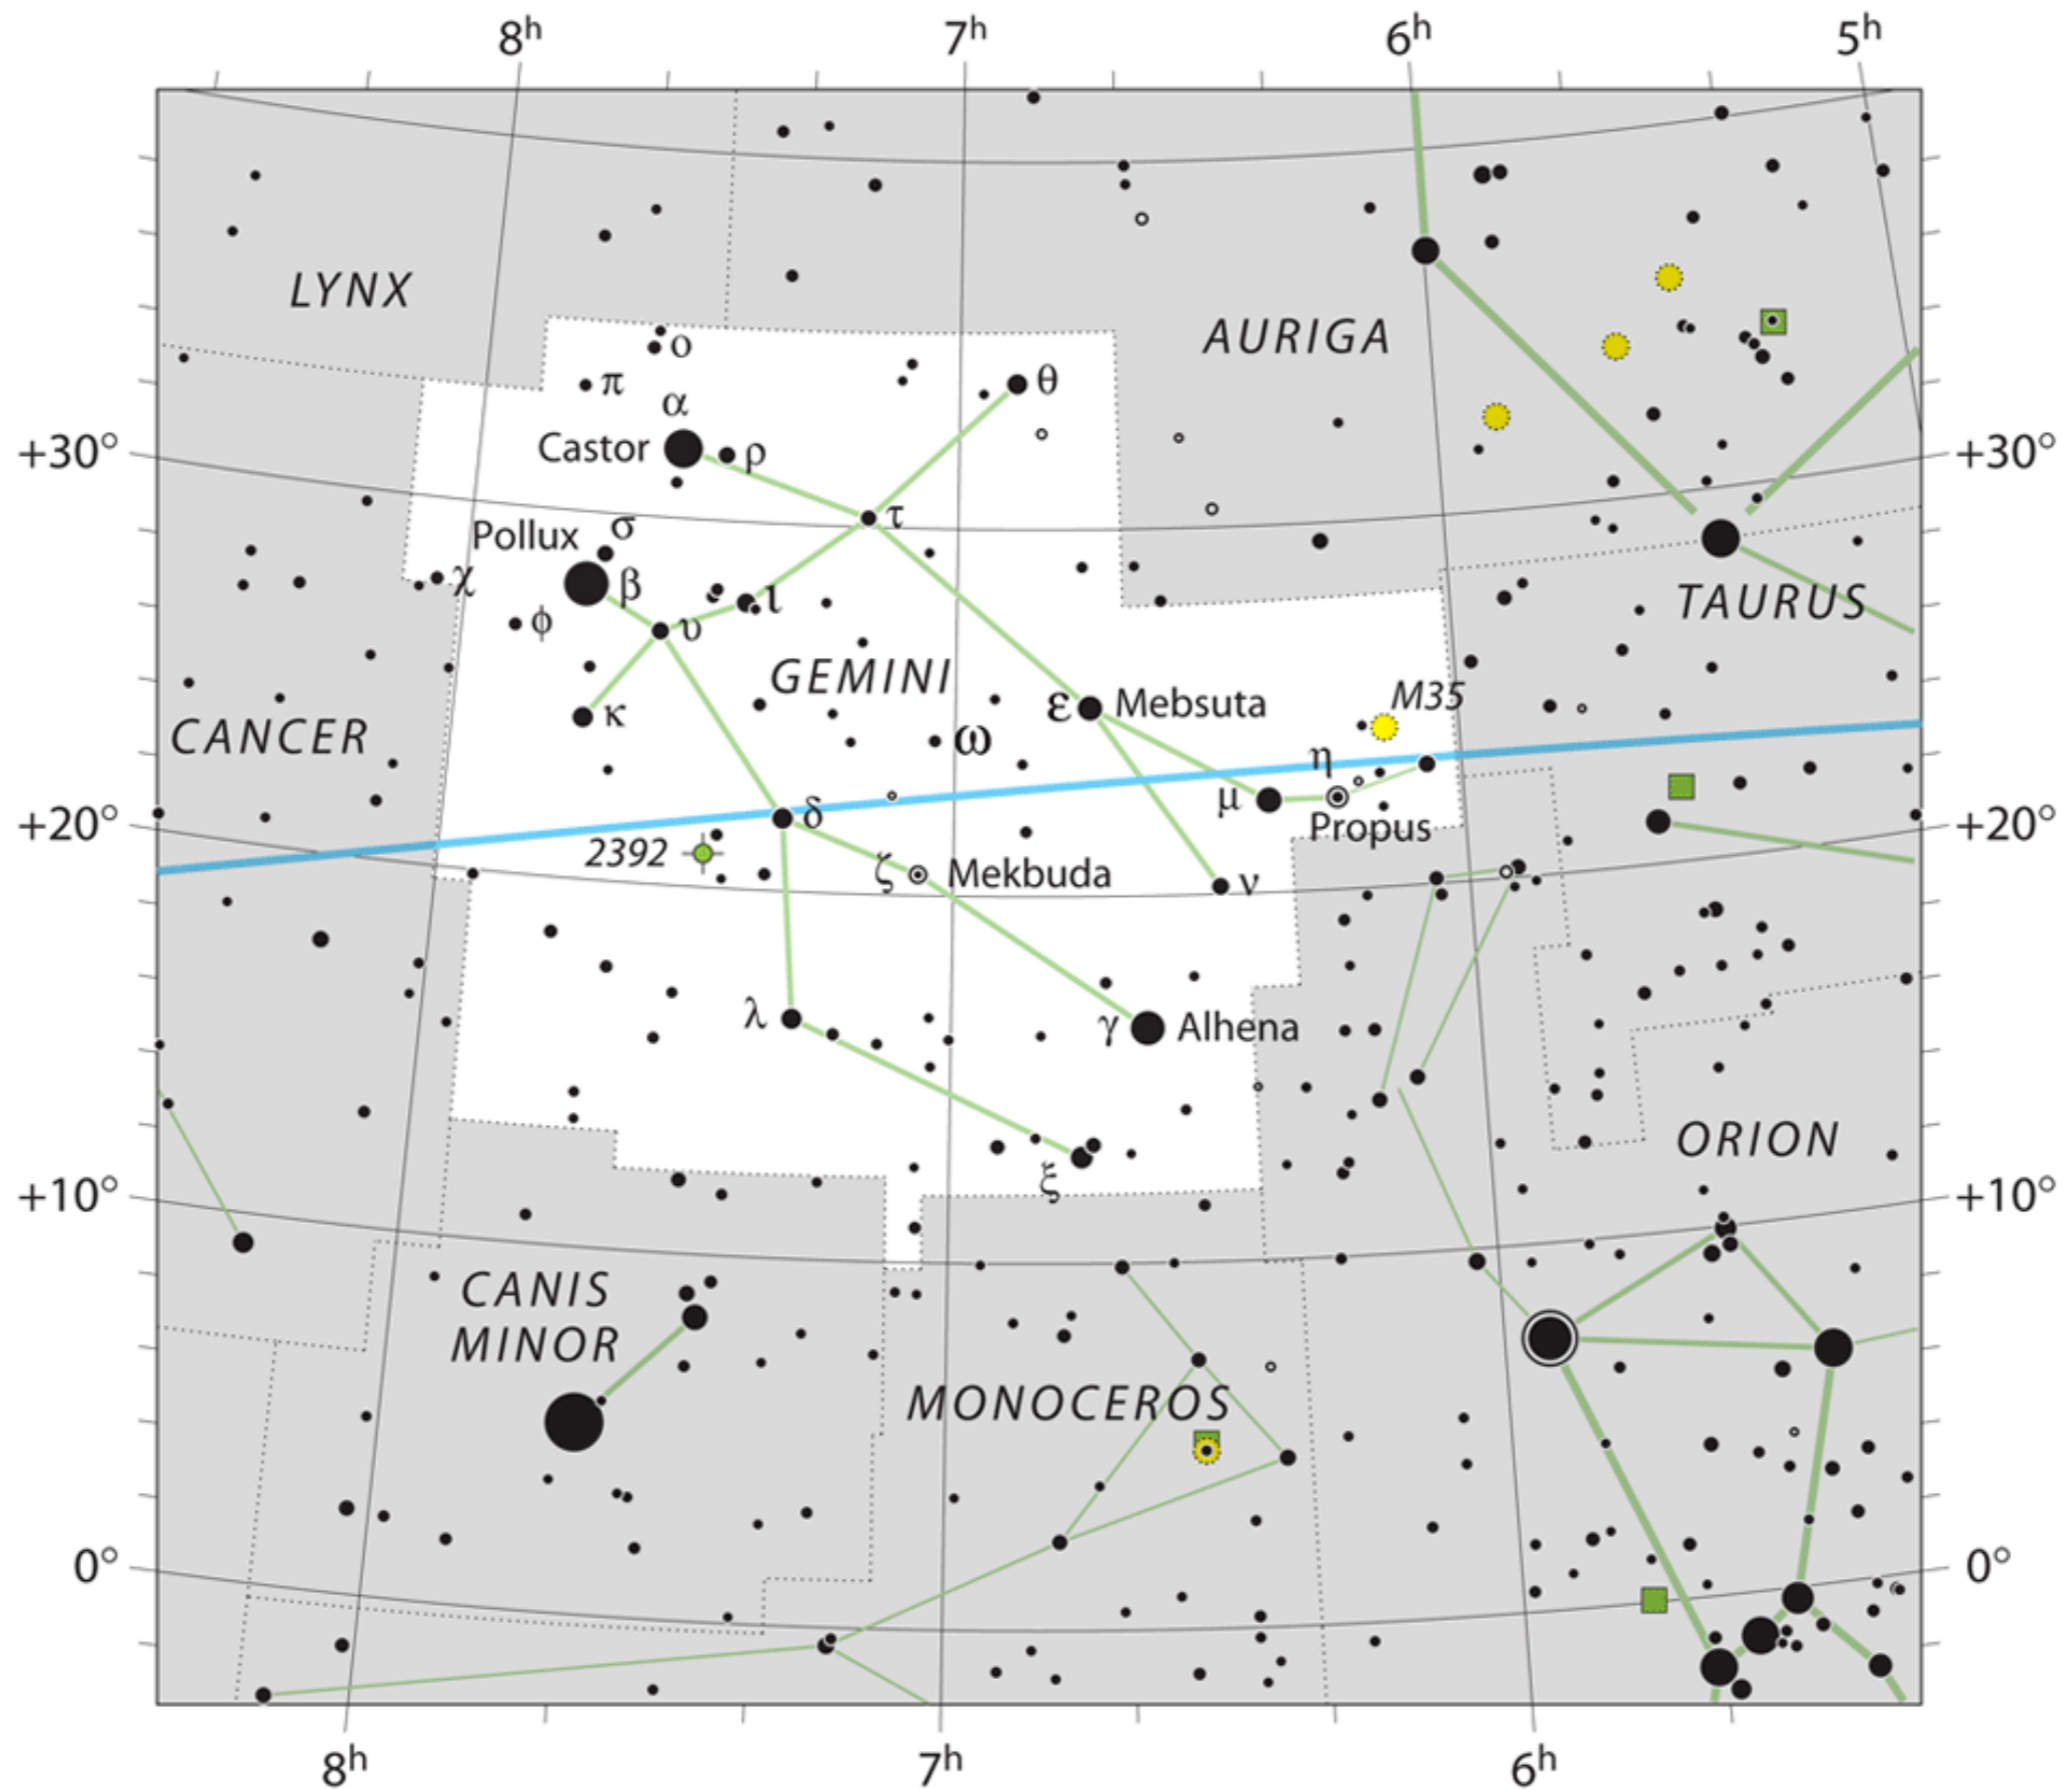

Gemini - the twins

Finding Gemini

Gemini - the twins

Gemini - the twins

Neighbourhood
N

Auriga

Lynx

Cancer

Taurus

Orion

Canis Minor

Monoceros

Gemini - the twins

Visibility - Winter

22:00 GMT transit - Early February

Double stars - α , δ , ϵ , η , λ , ζ

Type	NGC/IC	Messier/Caldwell	Name
OC	NGC 2168	M35	
PN	NGC 2392	C39	Eskimo / Clown face Nebula