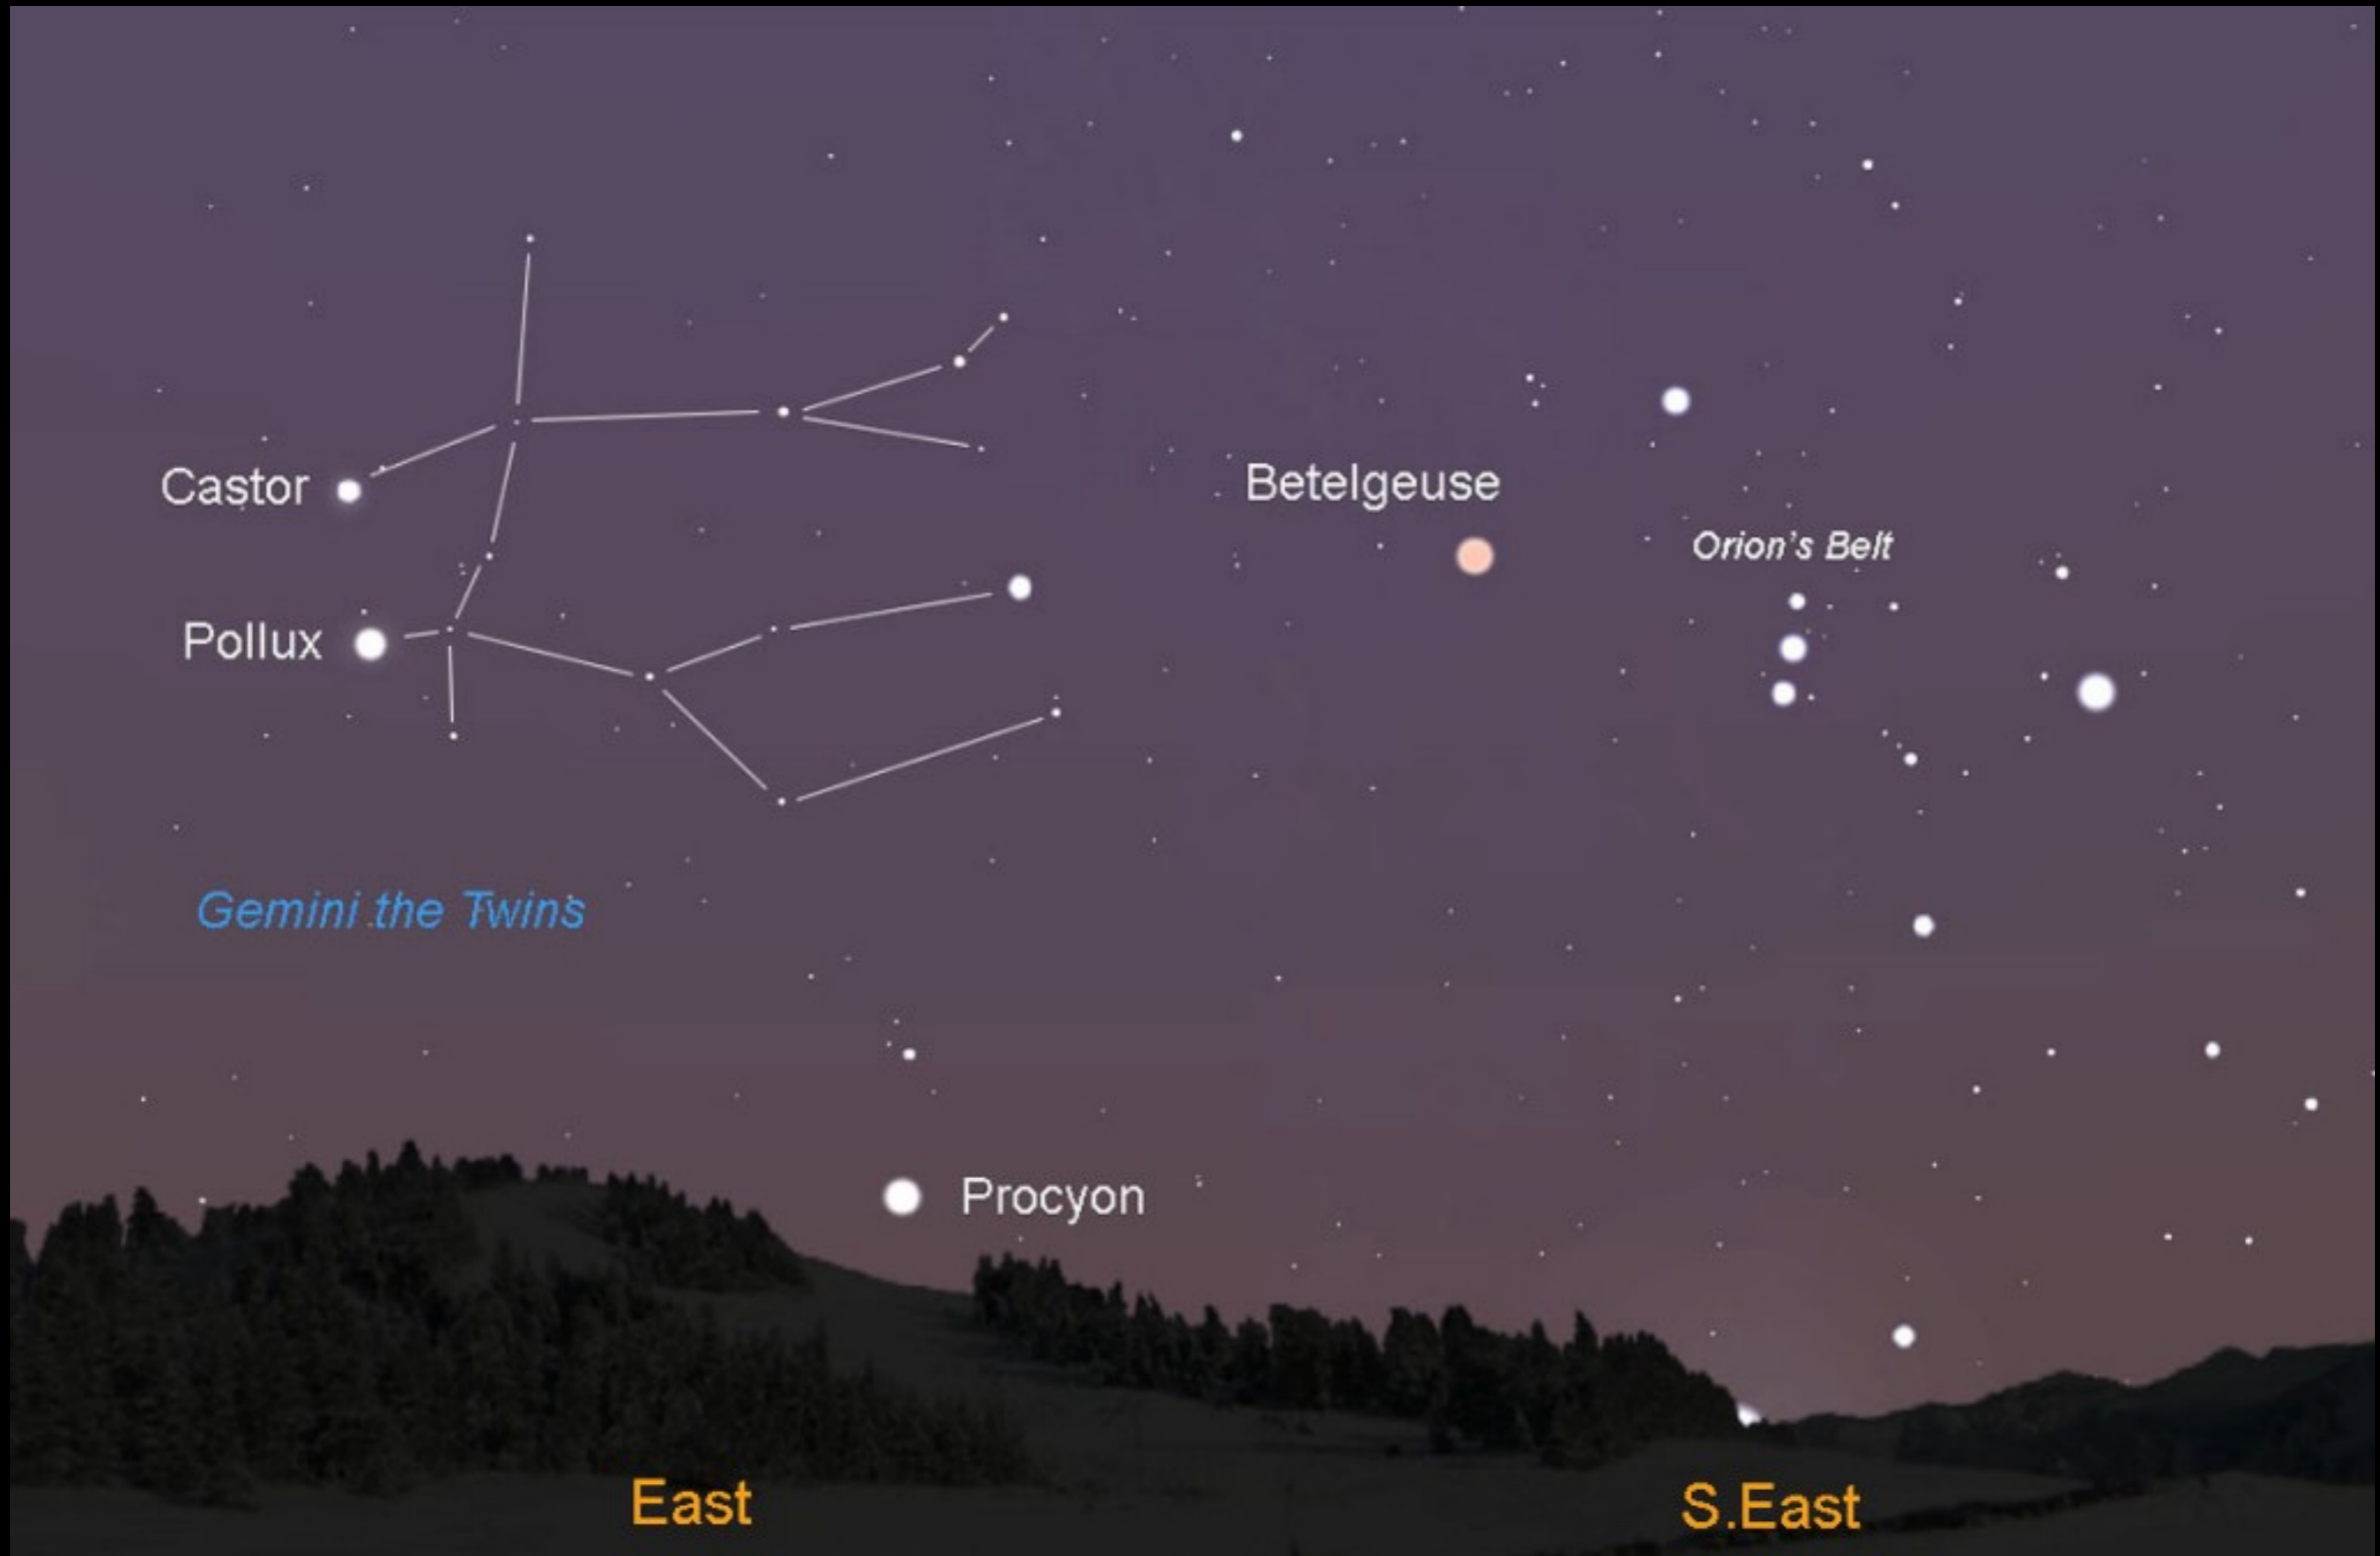

Gemini - the twins

Finding Gemini

Gemini - the twins

Gemini - the twins

Neighbourhood
N

Auriga

Lynx

Cancer

Taurus

Orion

Canis Minor

Monoceros

Gemini - the twins

Visibility - Winter

22:00 GMT transit - Early February

Double stars - α , δ , ϵ , η , λ , ζ

Type	NGC/IC	Messier/Caldwell	Name
OC	NGC 2168	M35	
PN	NGC 2392	C39	Eskimo / Clown face Nebula