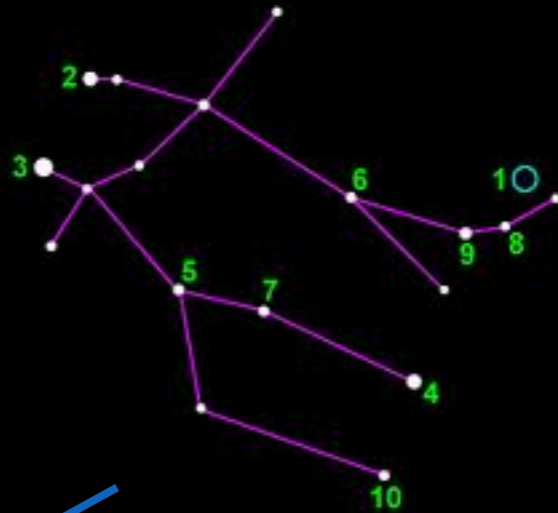

Gemini - the twins

Finding Gemini

Gemini - the twins

Gemini - the twins

Neighbourhood
N

Auriga

Lynx

Cancer

Taurus

Orion

Canis Minor

Monoceros

Gemini - the twins

Visibility - Winter

22:00 GMT transit - Early February

Double stars - α , δ , ϵ , η , λ , ζ

Type	NGC/IC	Messier/Caldwell	Name
OC	NGC 2168	M35	
PN	NGC 2392	C39	Eskimo / Clown face Nebula