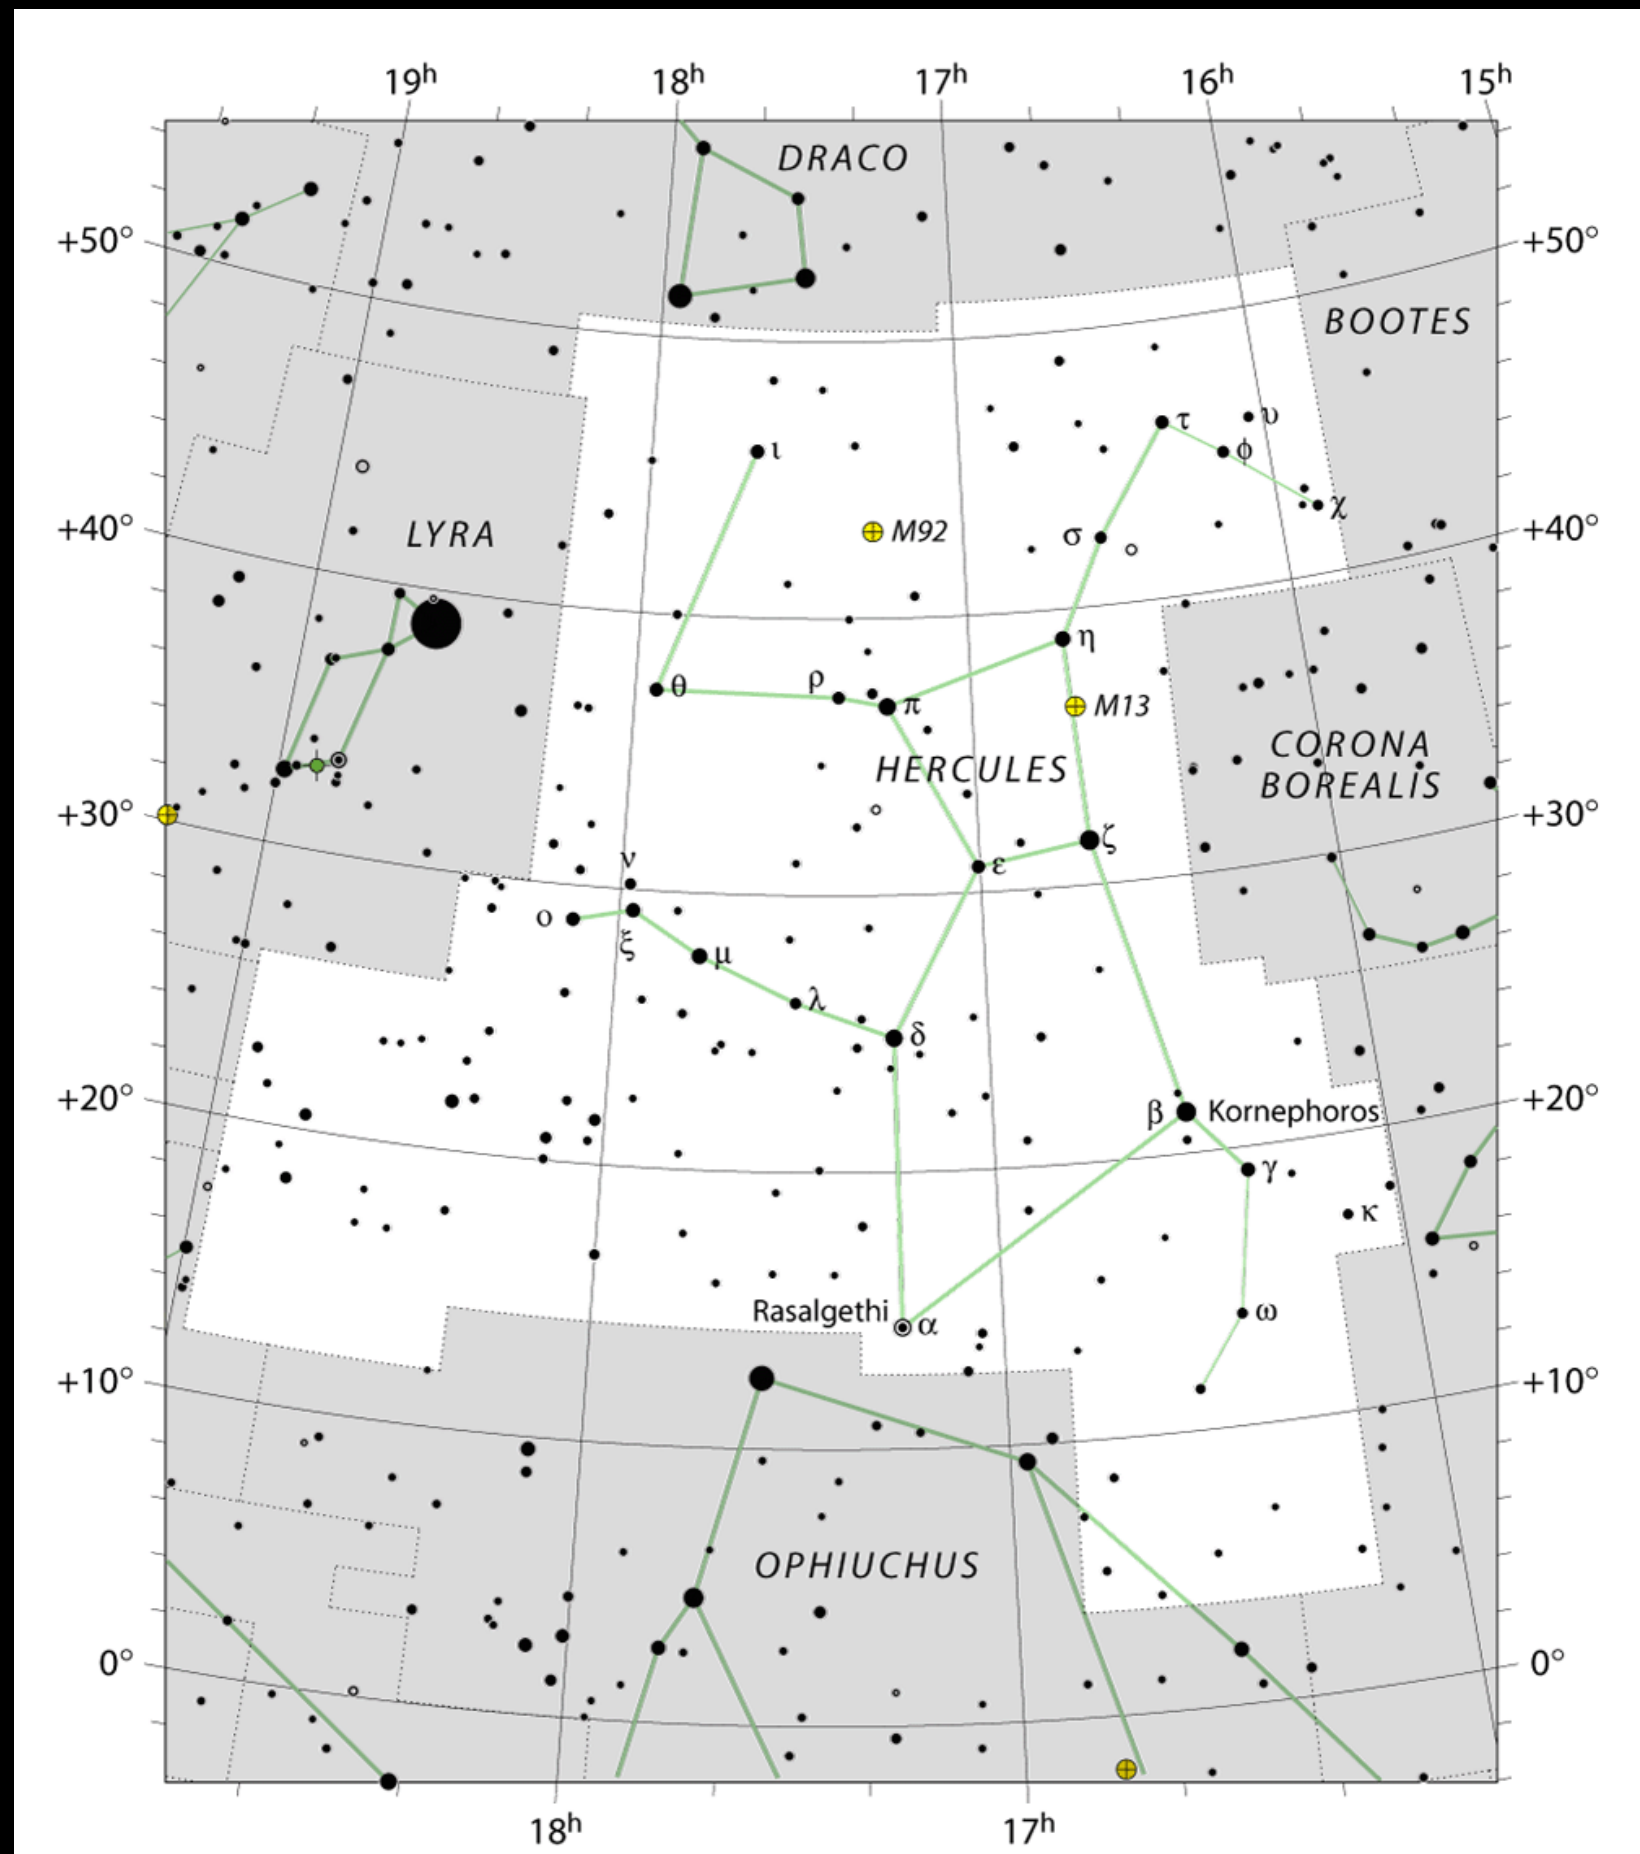

Hercules - The Strongman / Hero

Hercules - The Strongman / Hero

Hercules - The Strongman / Hero

Neighbourhood
Draco N

Hercules - The Strongman / Hero

Visibility - Spring

22:00 GMT transit - July

Double star - αβγδειμτ

Type	NGC/IC	Messier/Caldwell	Name
GC	NGC6205	M13	Hercules cluster
GC	NGC6341	M92	