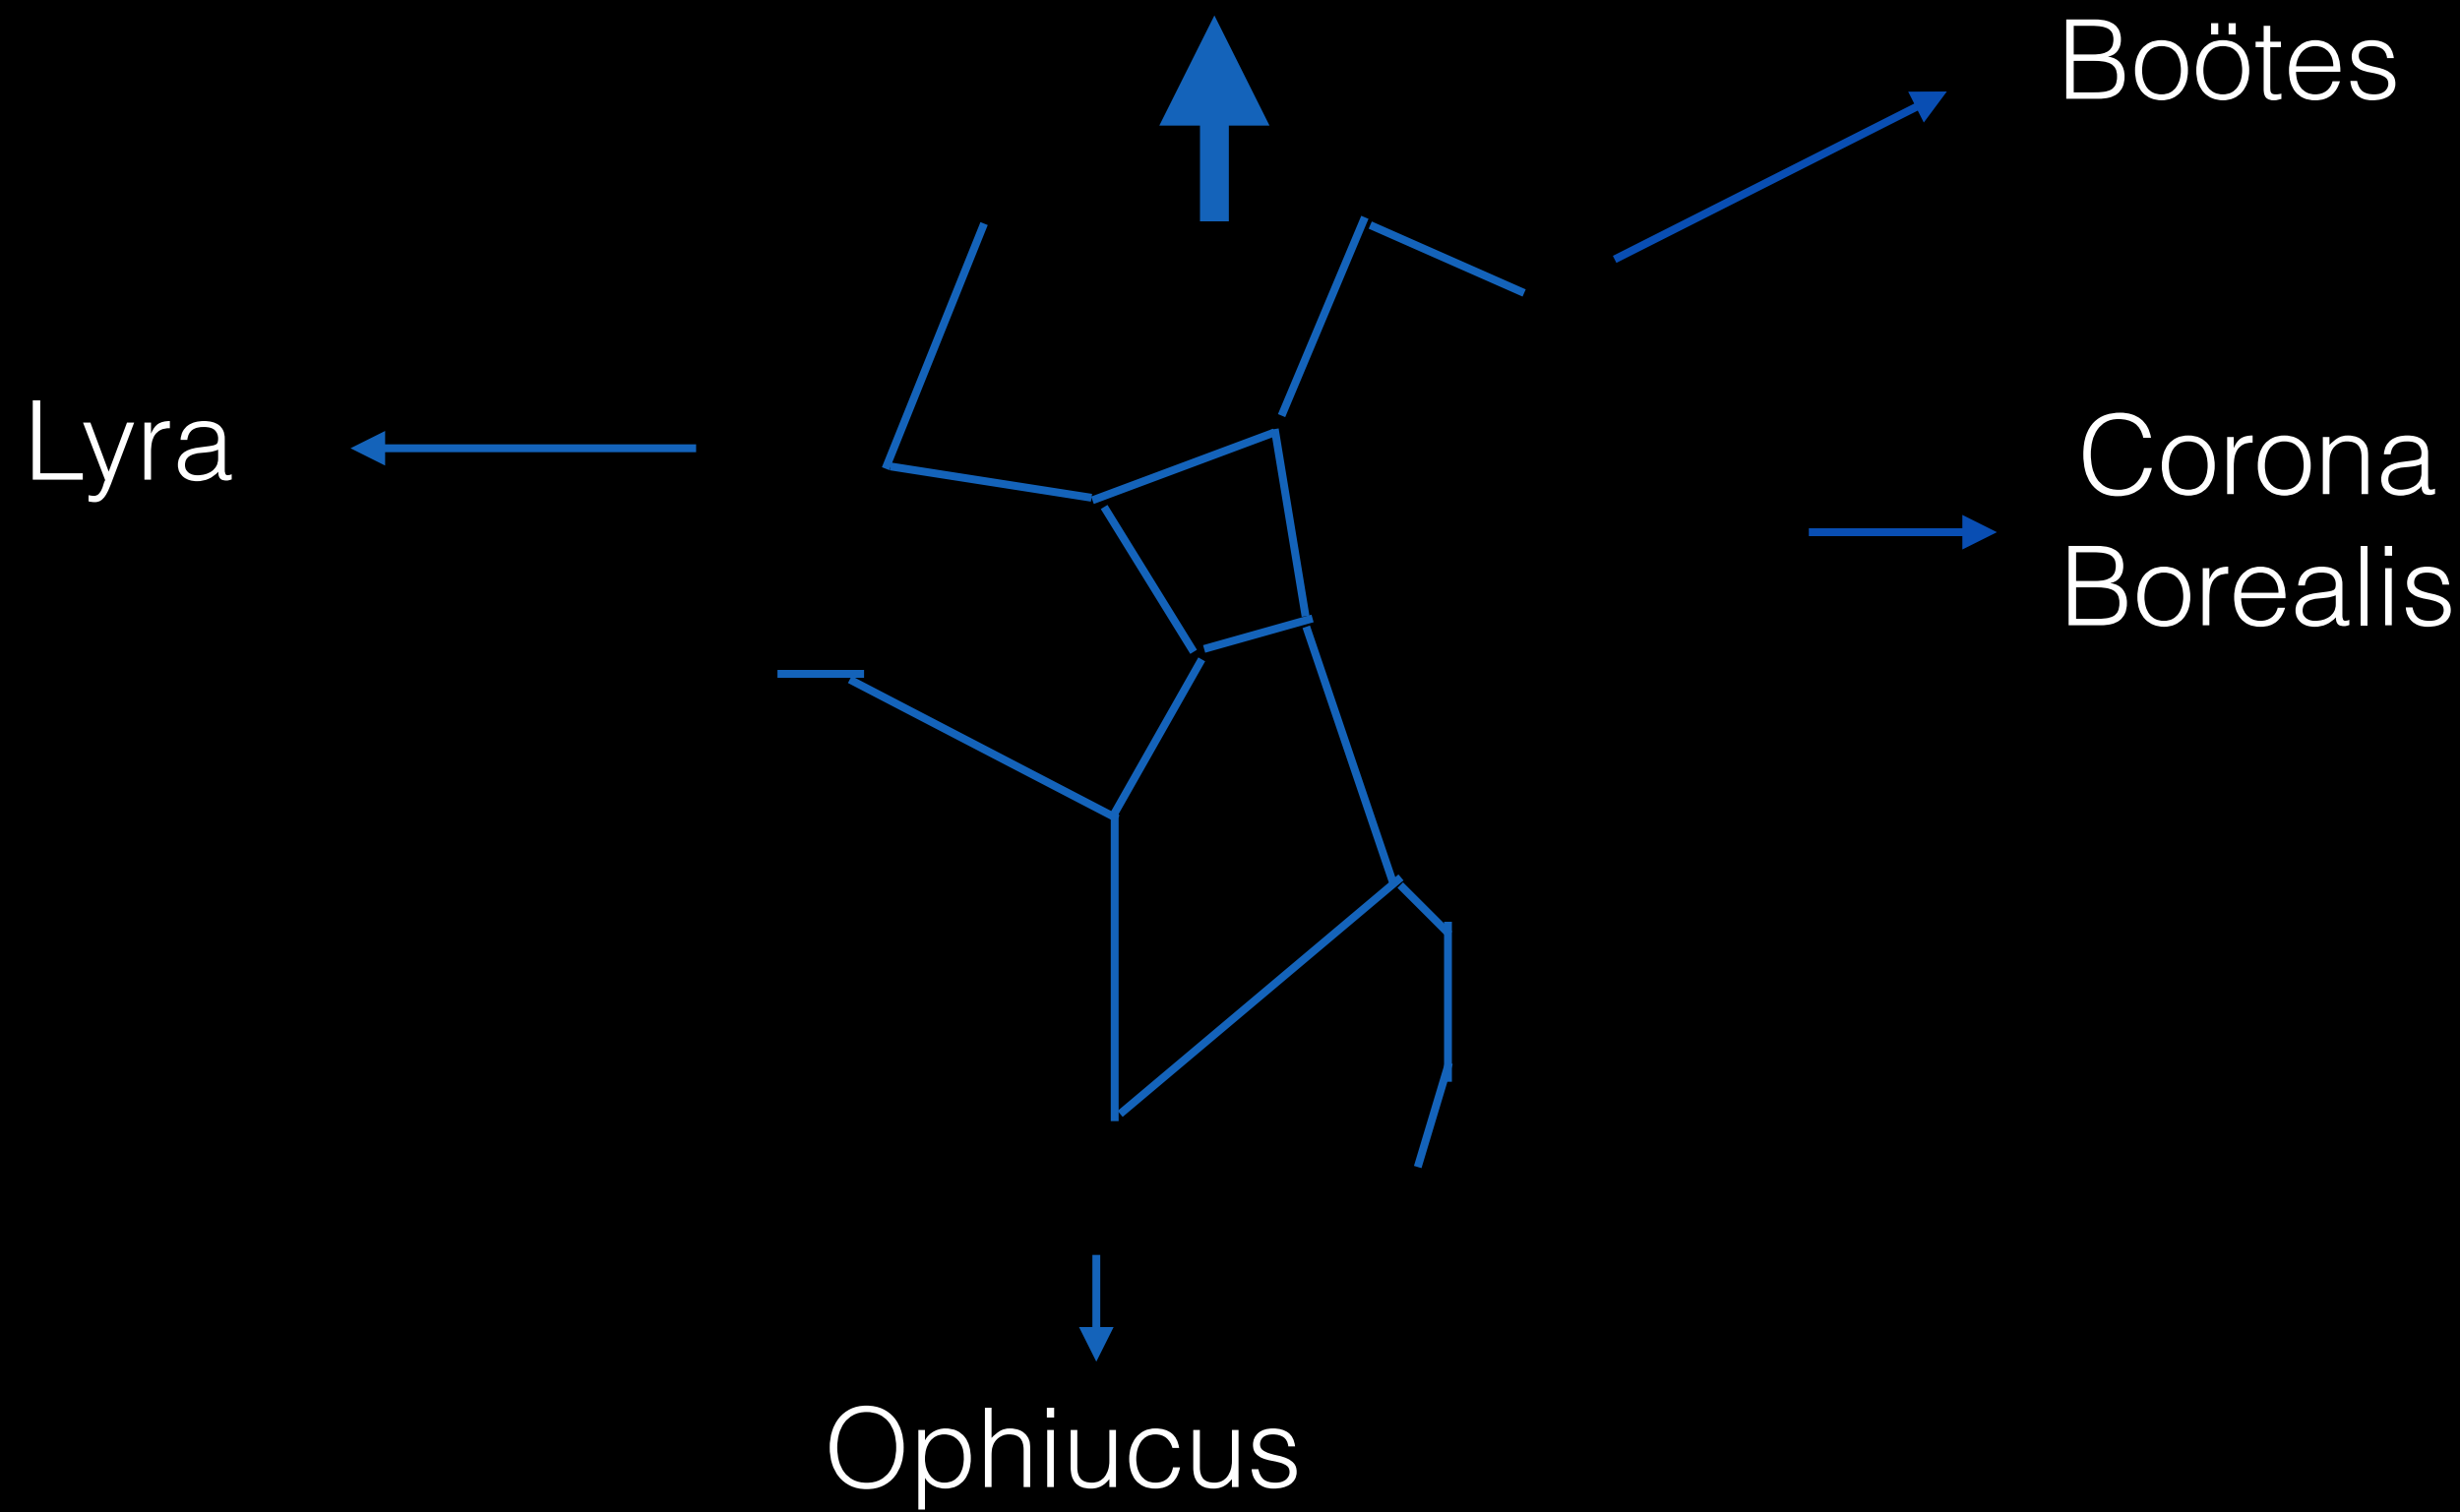

Hercules - The Strongman / Hero

Hercules - The Strongman / Hero

Hercules - The Strongman / Hero

Neighbourhood
Draco N

Hercules - The Strongman / Hero

Visibility - Spring

22:00 GMT transit - July

Double star - αβγδειμτ

Type	NGC/IC	Messier/Caldwell	Name
GC	NGC6205	M13	Hercules cluster
GC	NGC6341	M92	