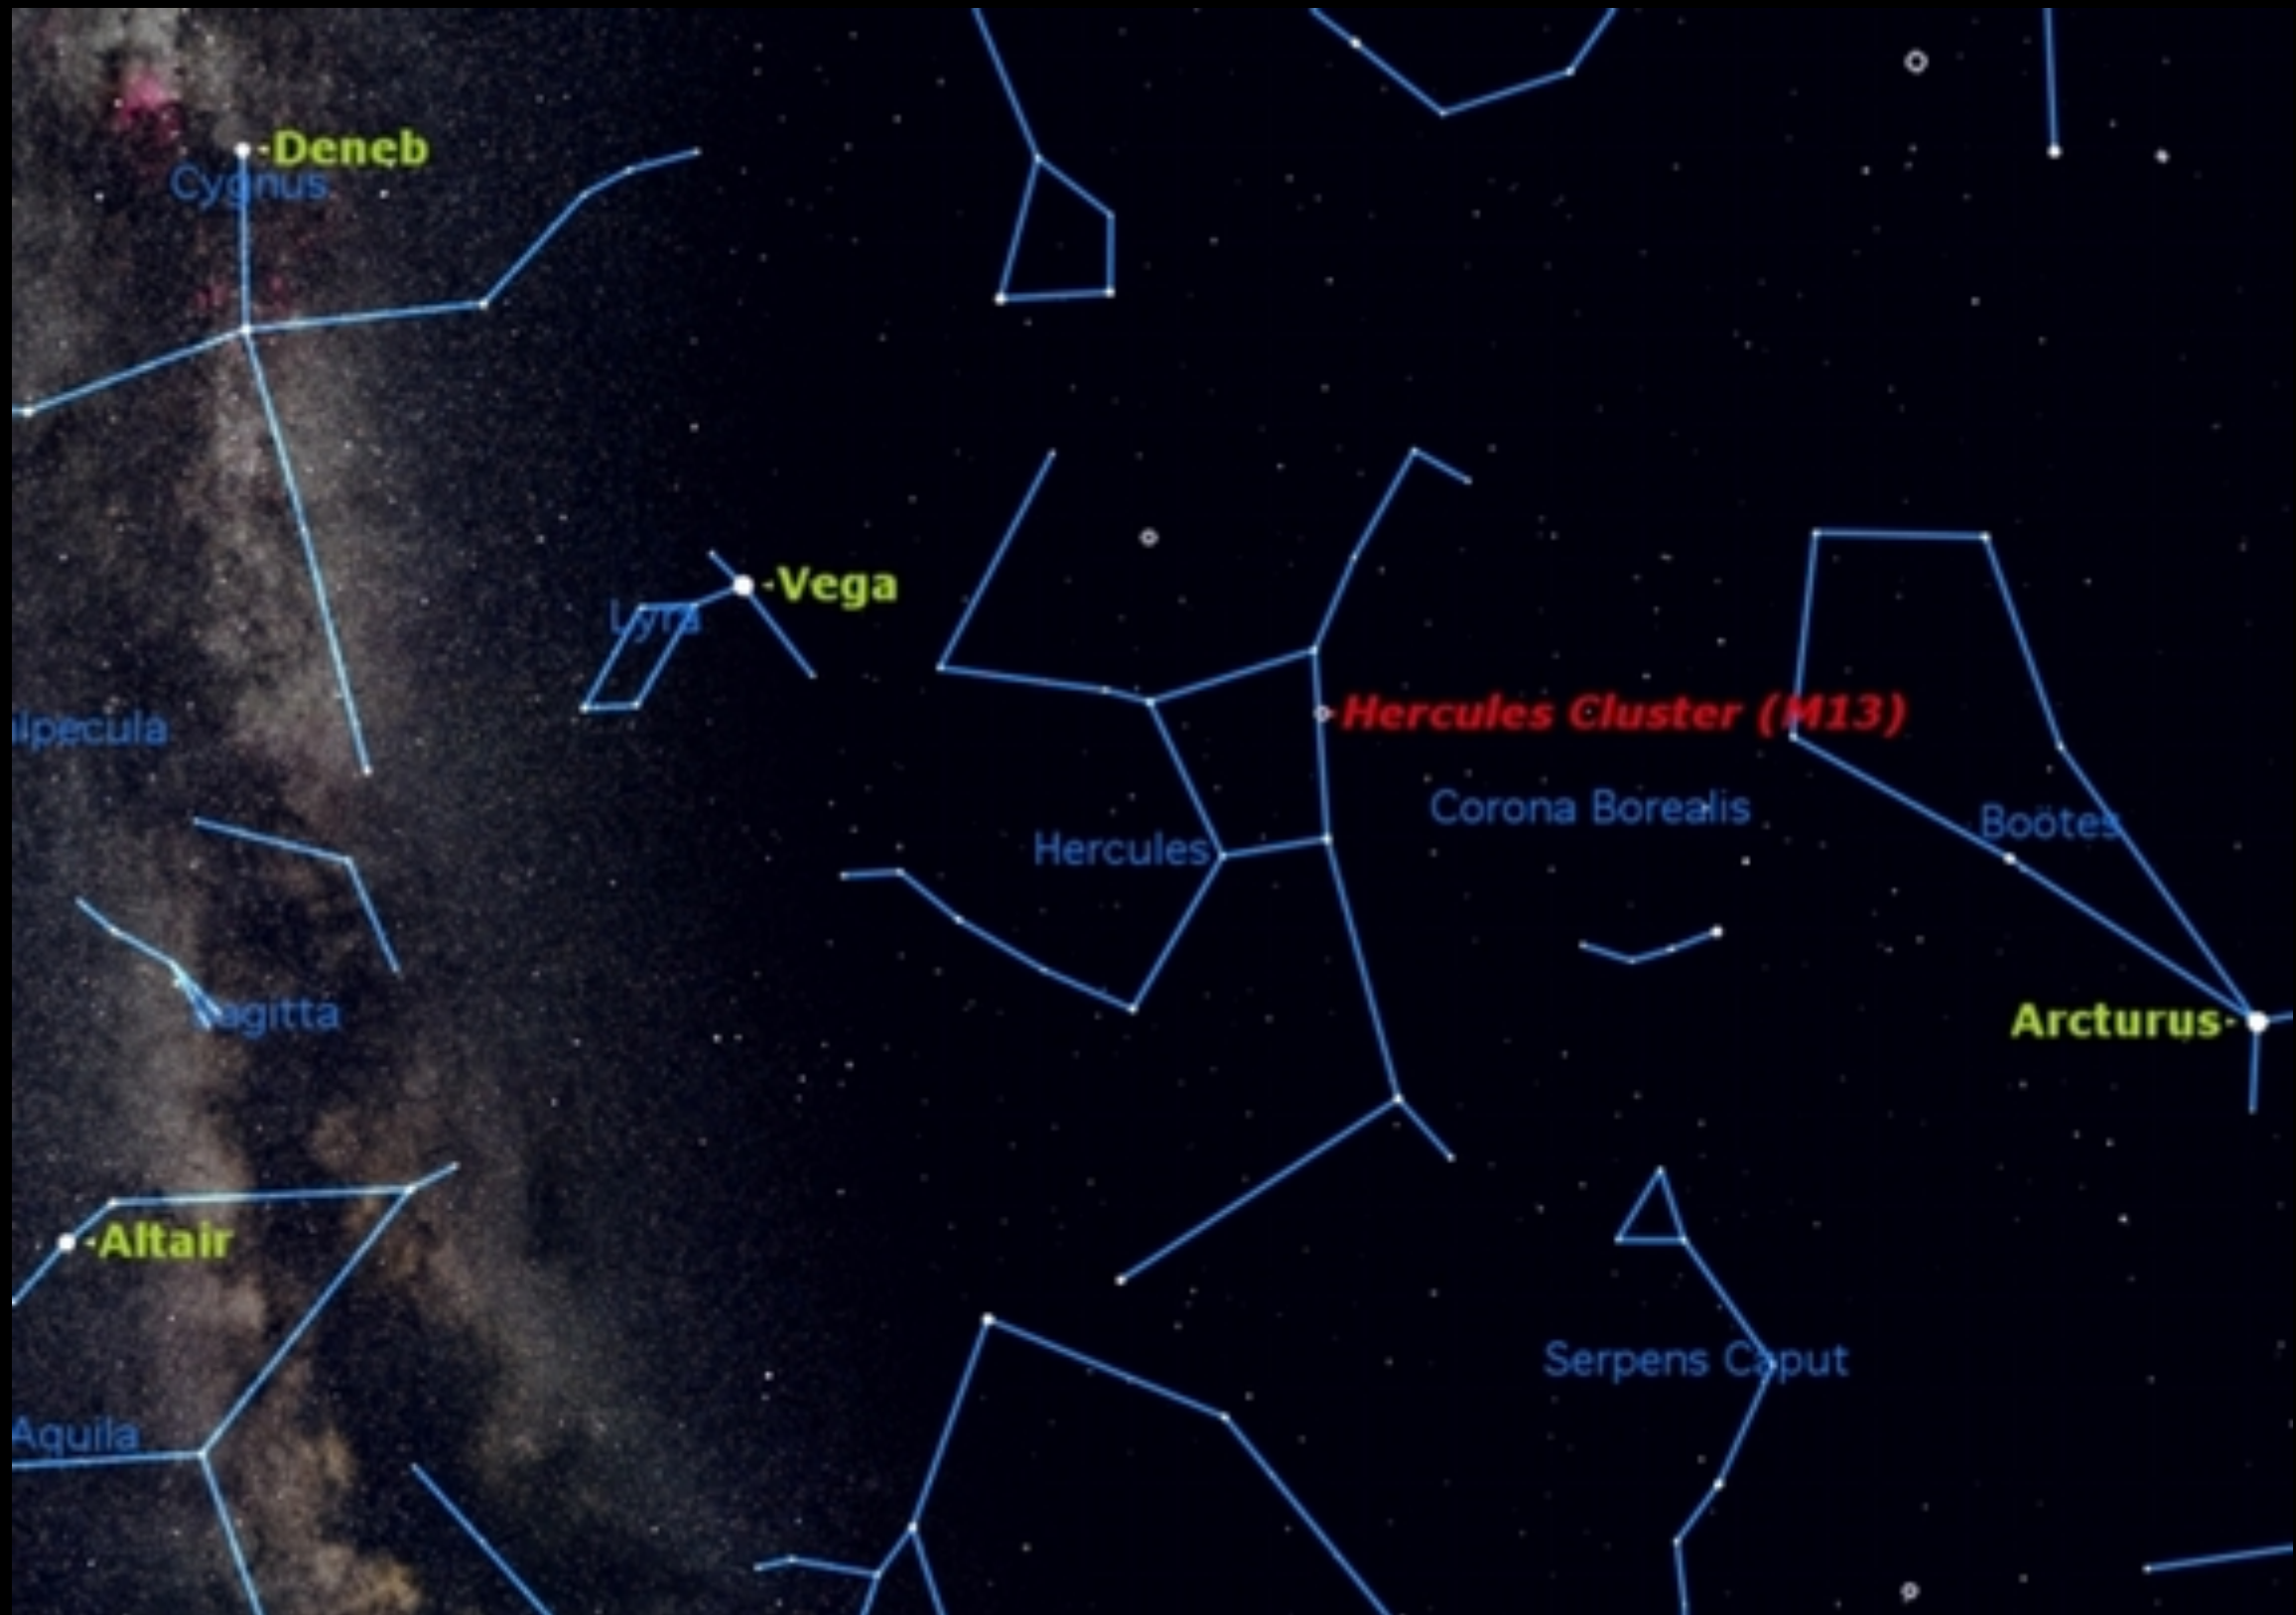

Hercules - The Strongman / Hero

Hercules - The Strongman / Hero

Hercules - The Strongman / Hero

Neighbourhood
Draco N

Hercules - The Strongman / Hero

Visibility - Spring

22:00 GMT transit - July

Double star - αβγδειμτ

Type	NGC/IC	Messier/Caldwell	Name
GC	NGC6205	M13	Hercules cluster
GC	NGC6341	M92	