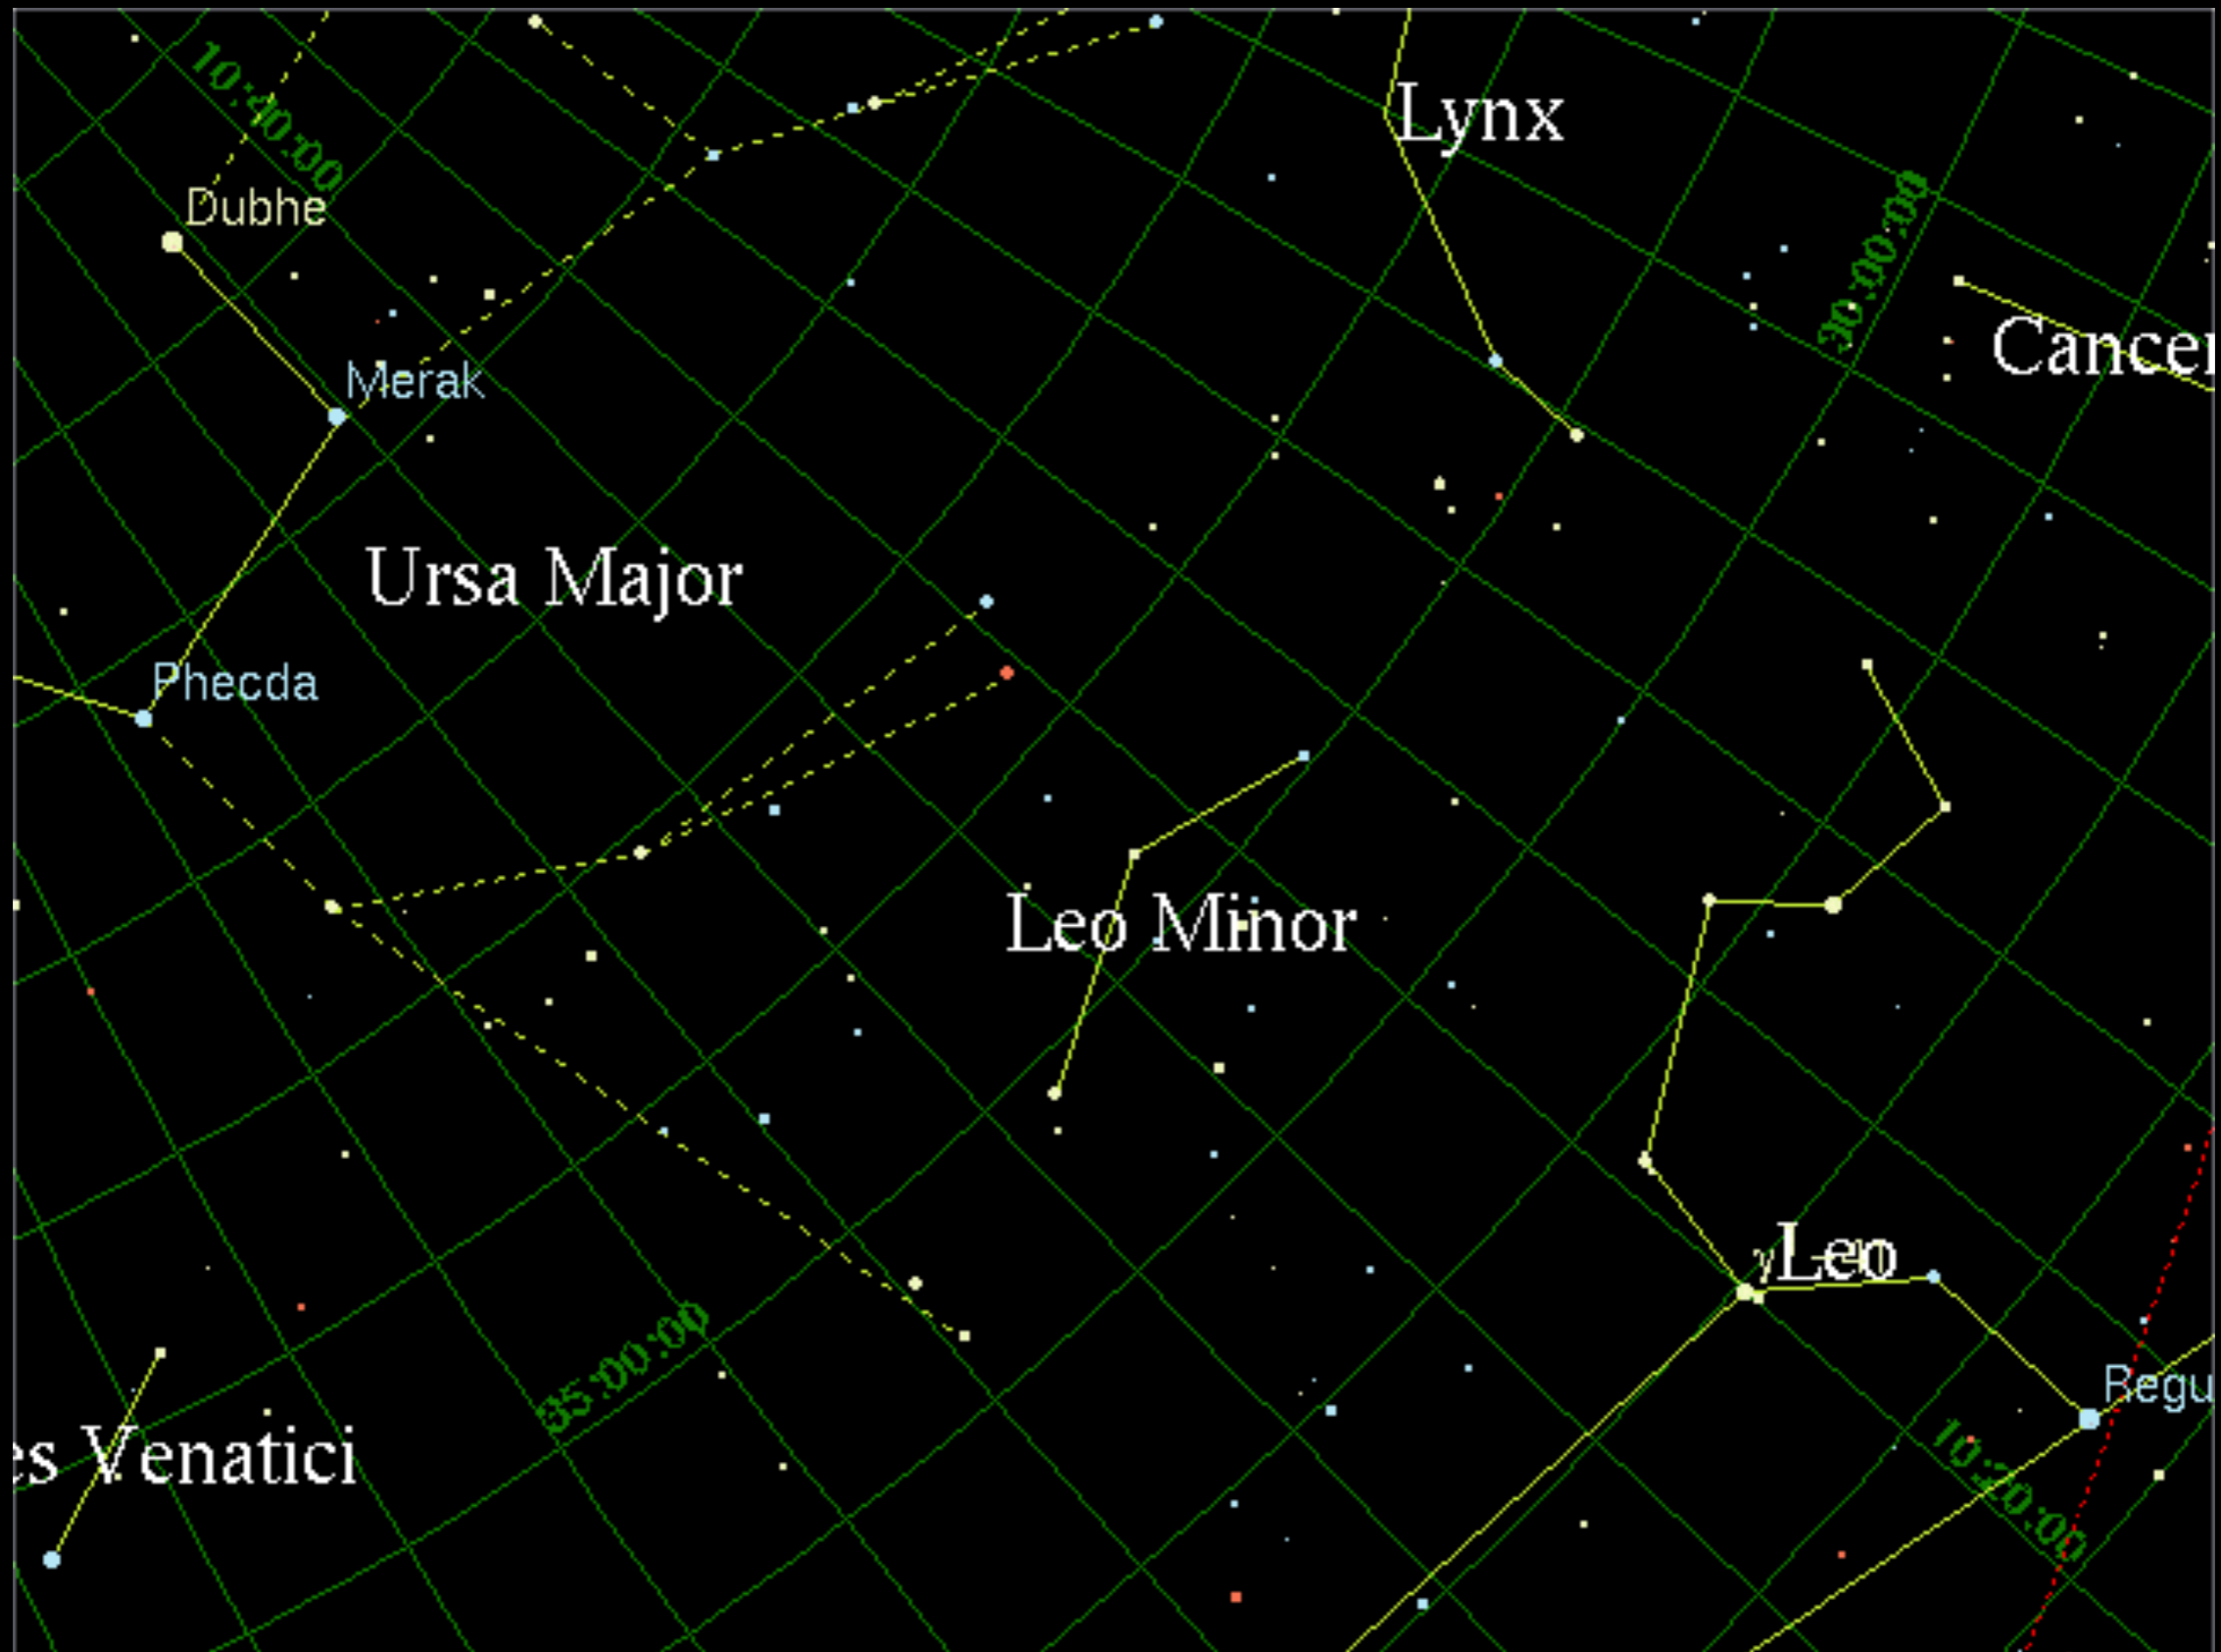

Leo Minor - the little lion

Finding Leo Minor

Leo Minor - the little lion

Leo Minor - the little lion

Neighbourhood

N

Ursa Major

Canes Venatici

Lynx

Coma Berenices

Cancer

Leo

Leo Minor - the little lion

Visibility - Winter / Spring

22:00 GMT transit - April

Double stars - only faint doubles

Type	NGC/IC	Messier/Caldwell	Name