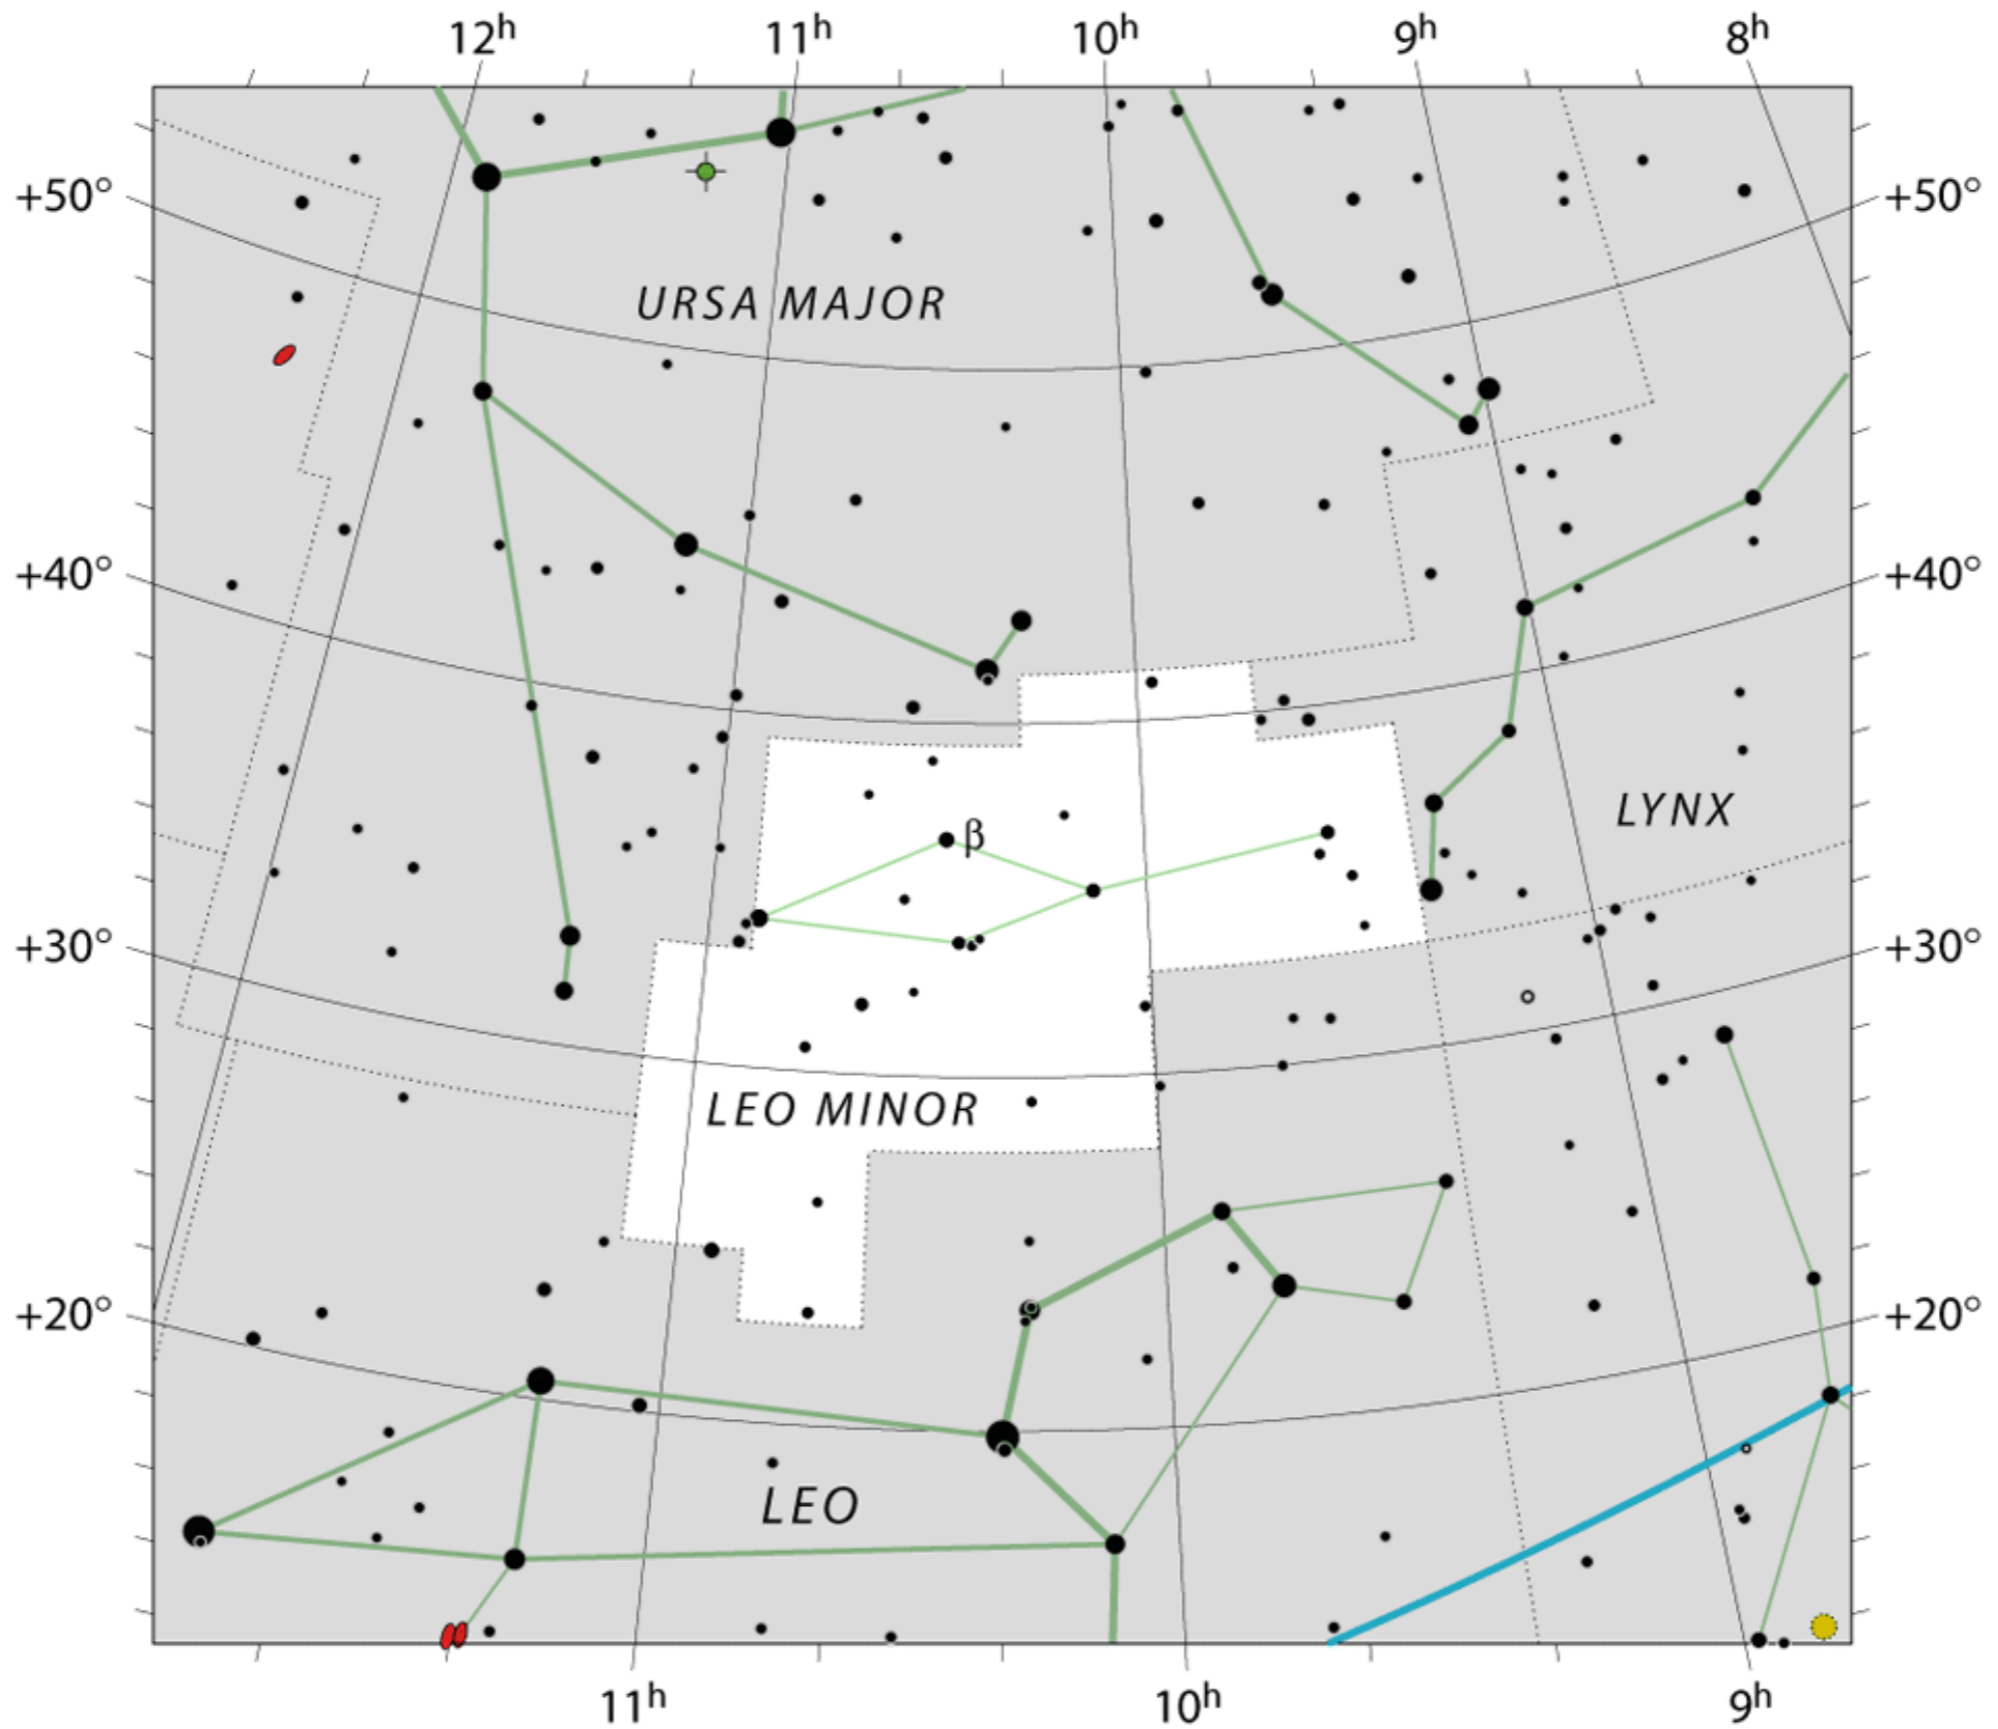

Leo Minor - the little lion

Finding Leo Minor

Leo Minor - the little lion

Leo Minor - the little lion

Neighbourhood

N

Ursa Major

Canes Venatici

Lynx

Coma Berenices

Cancer

Leo

Leo Minor - the little lion

Visibility - Winter / Spring

22:00 GMT transit - April

Double stars - only faint doubles

Type	NGC/IC	Messier/Caldwell	Name