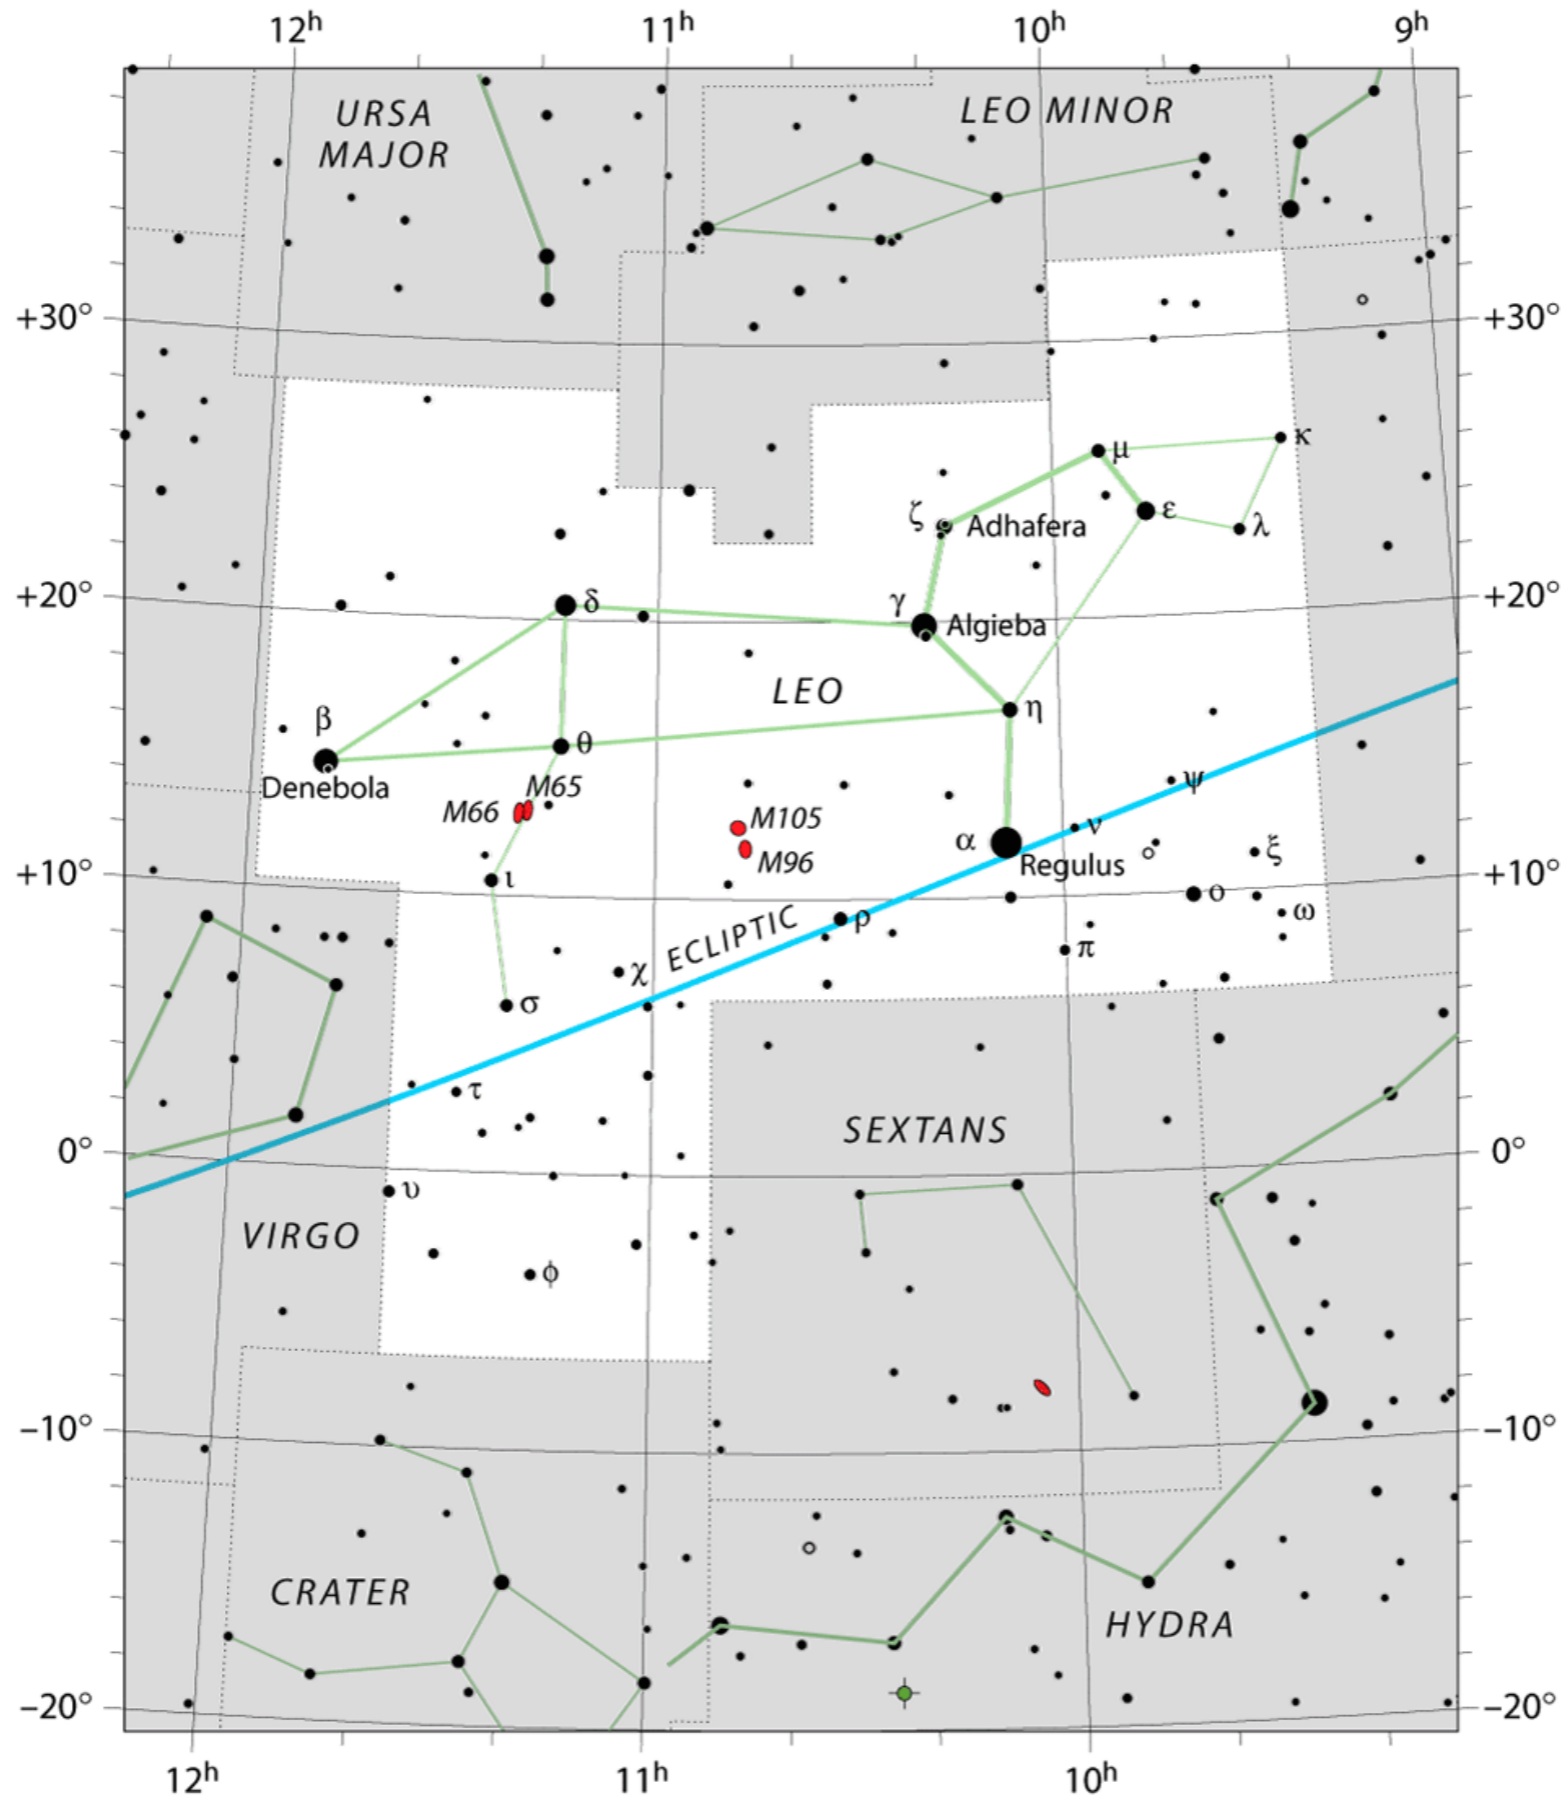

Leo - the Lion

Finding Leo

Leo - the Lion

Leo - the Lion

Neighbourhood

Ursa Major

N

Lynx

Leo Minor

Coma Berenices

Cancer

Virgo

Sextans

Hydra

Leo - the Lion

Visibility - Spring

22:00 GMT transit - April

Double stars - α , β , γ , δ , ζ , κ , ϕ

Type	NGC/IC	Messier/Caldwell	Name
EG	NGC 3623	M65	Leo triplet
SG	NGC 3627	M66	Leo triplet
SG	NGC 3351	M95	
SG	NGC 3368	M96	
SG	NGC 3379	M105	
SG	NGC 3626	C40	