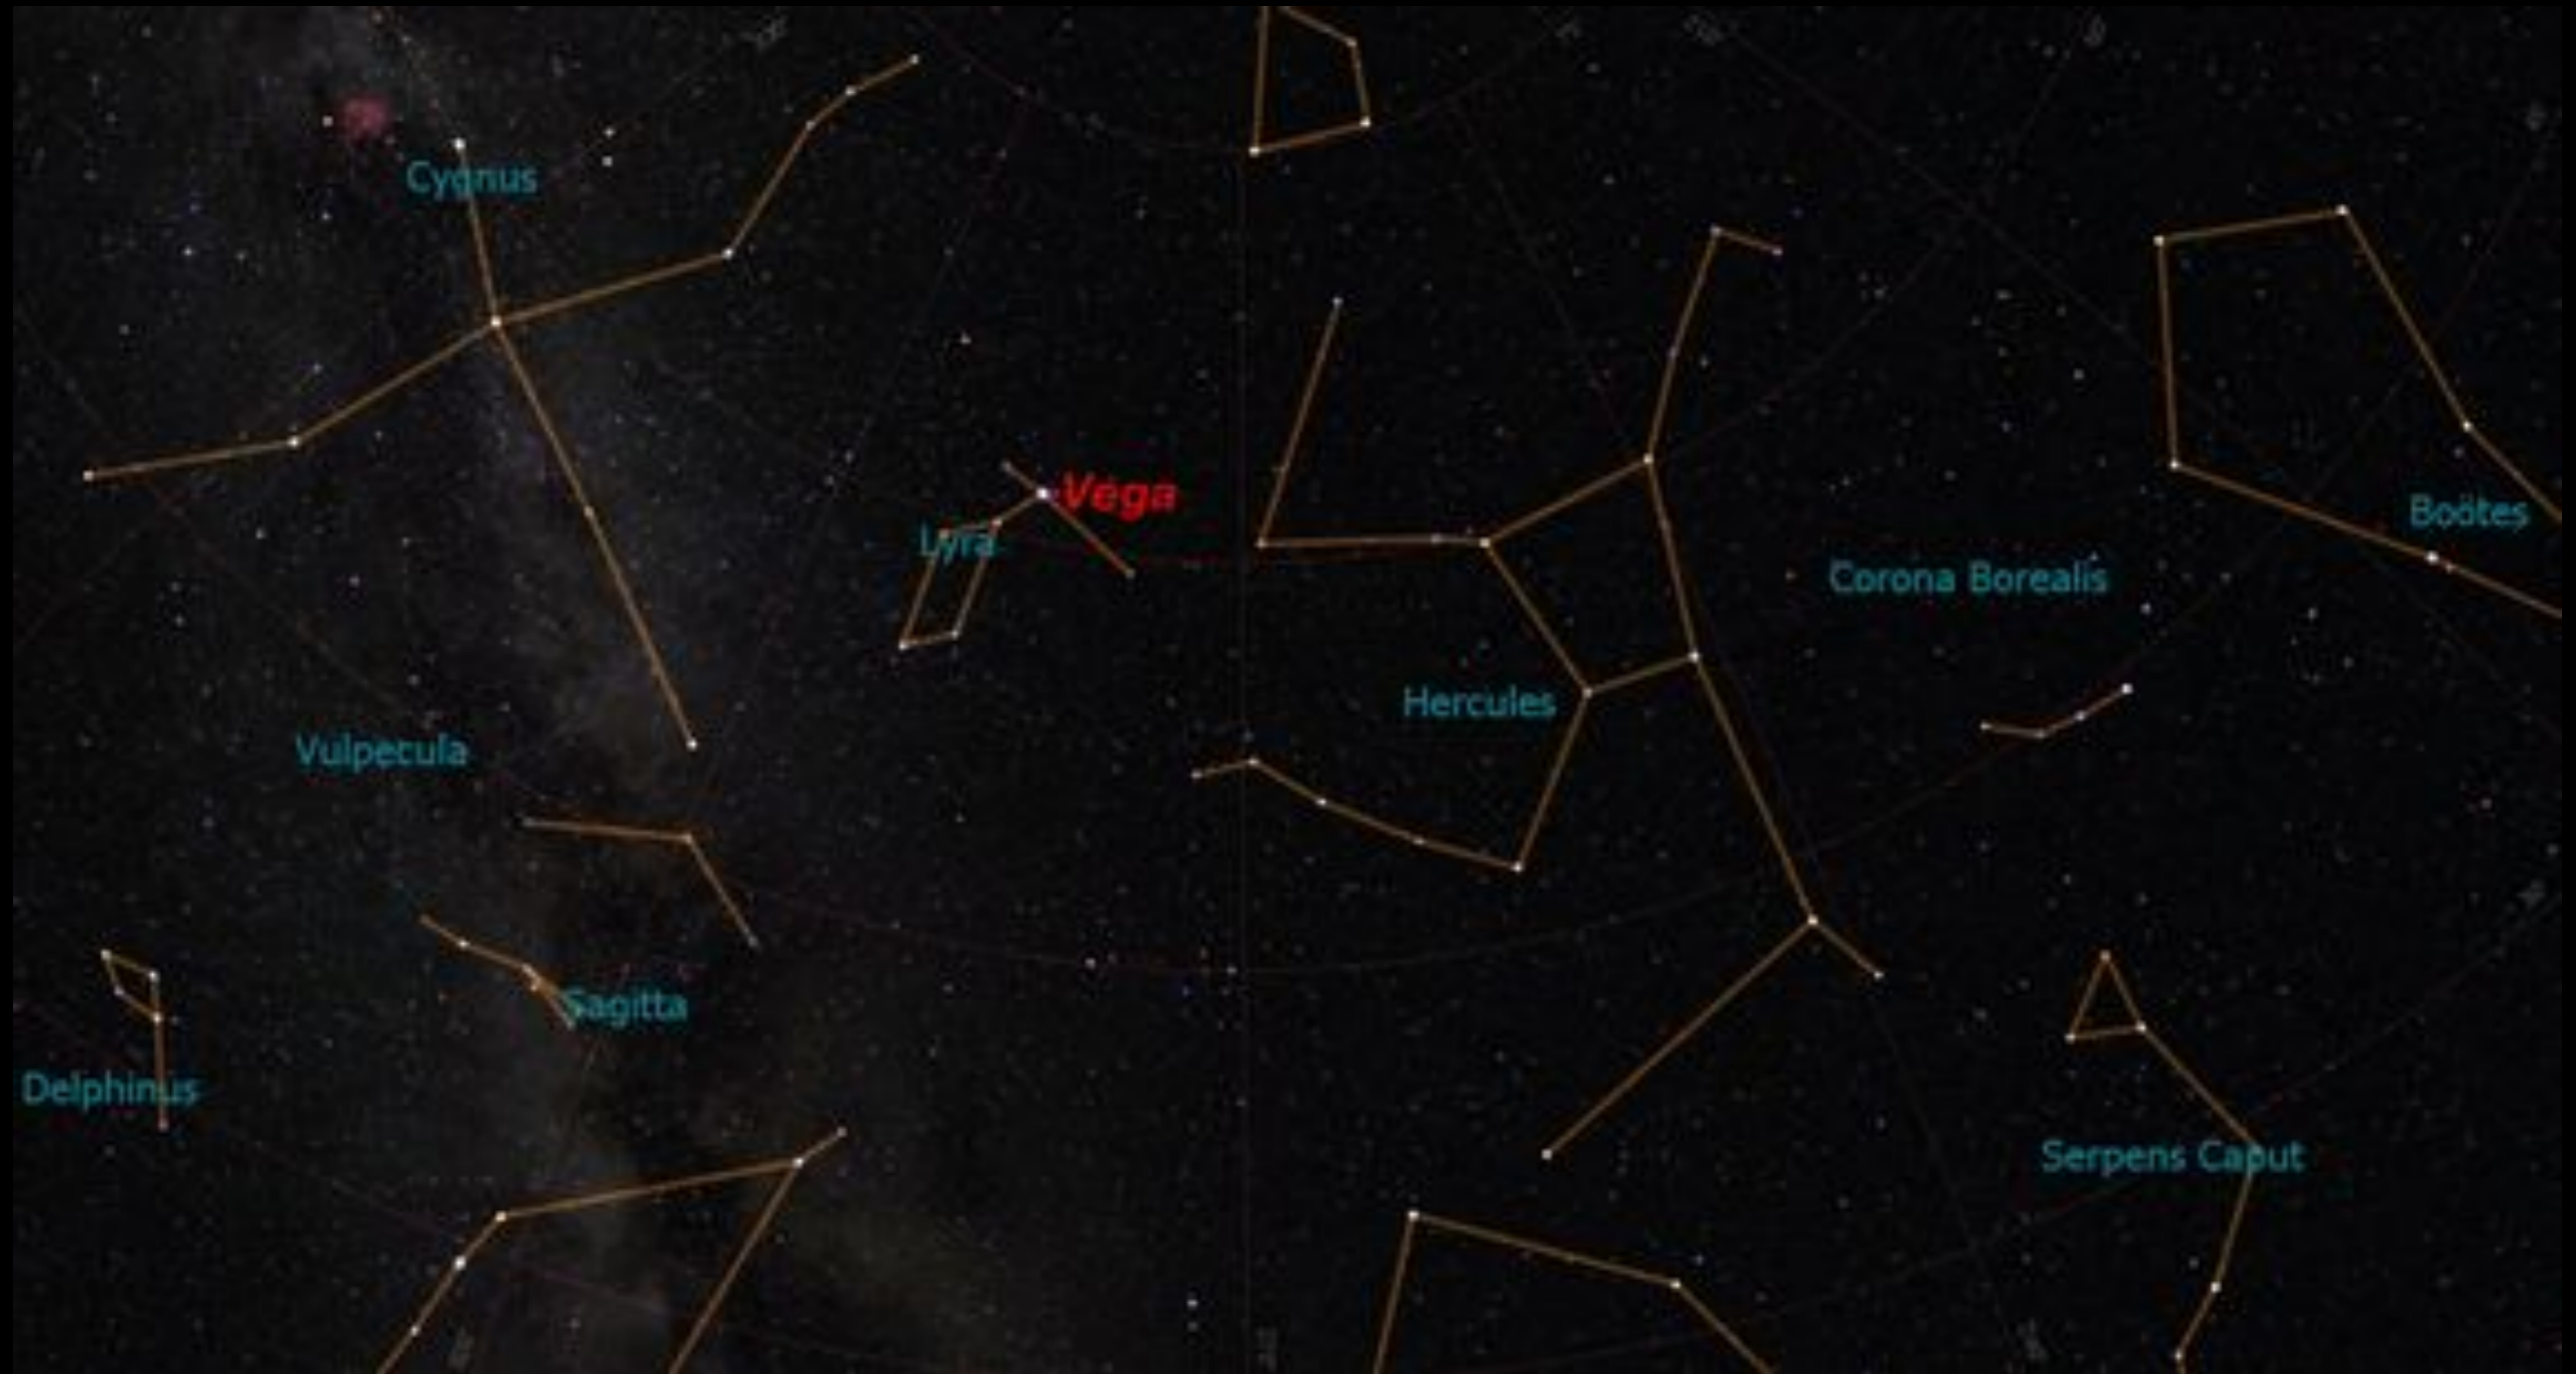

Lyra - The Lyre

Lyra - The Lyre

Lyra - The Lyre

Neighbourhood

N

Cygnus

Hercules

Vulpecula

Lyra - The Lyre

Visibility - Summer

22:00 GMT transit - July

Double stars - $\alpha\beta\gamma\delta\zeta\varepsilon\theta$

Type	NGC/IC	Messier/Caldwell	Name
GC	NGC6779	M56	
PN	NGC6720	M57	Ring Nebula