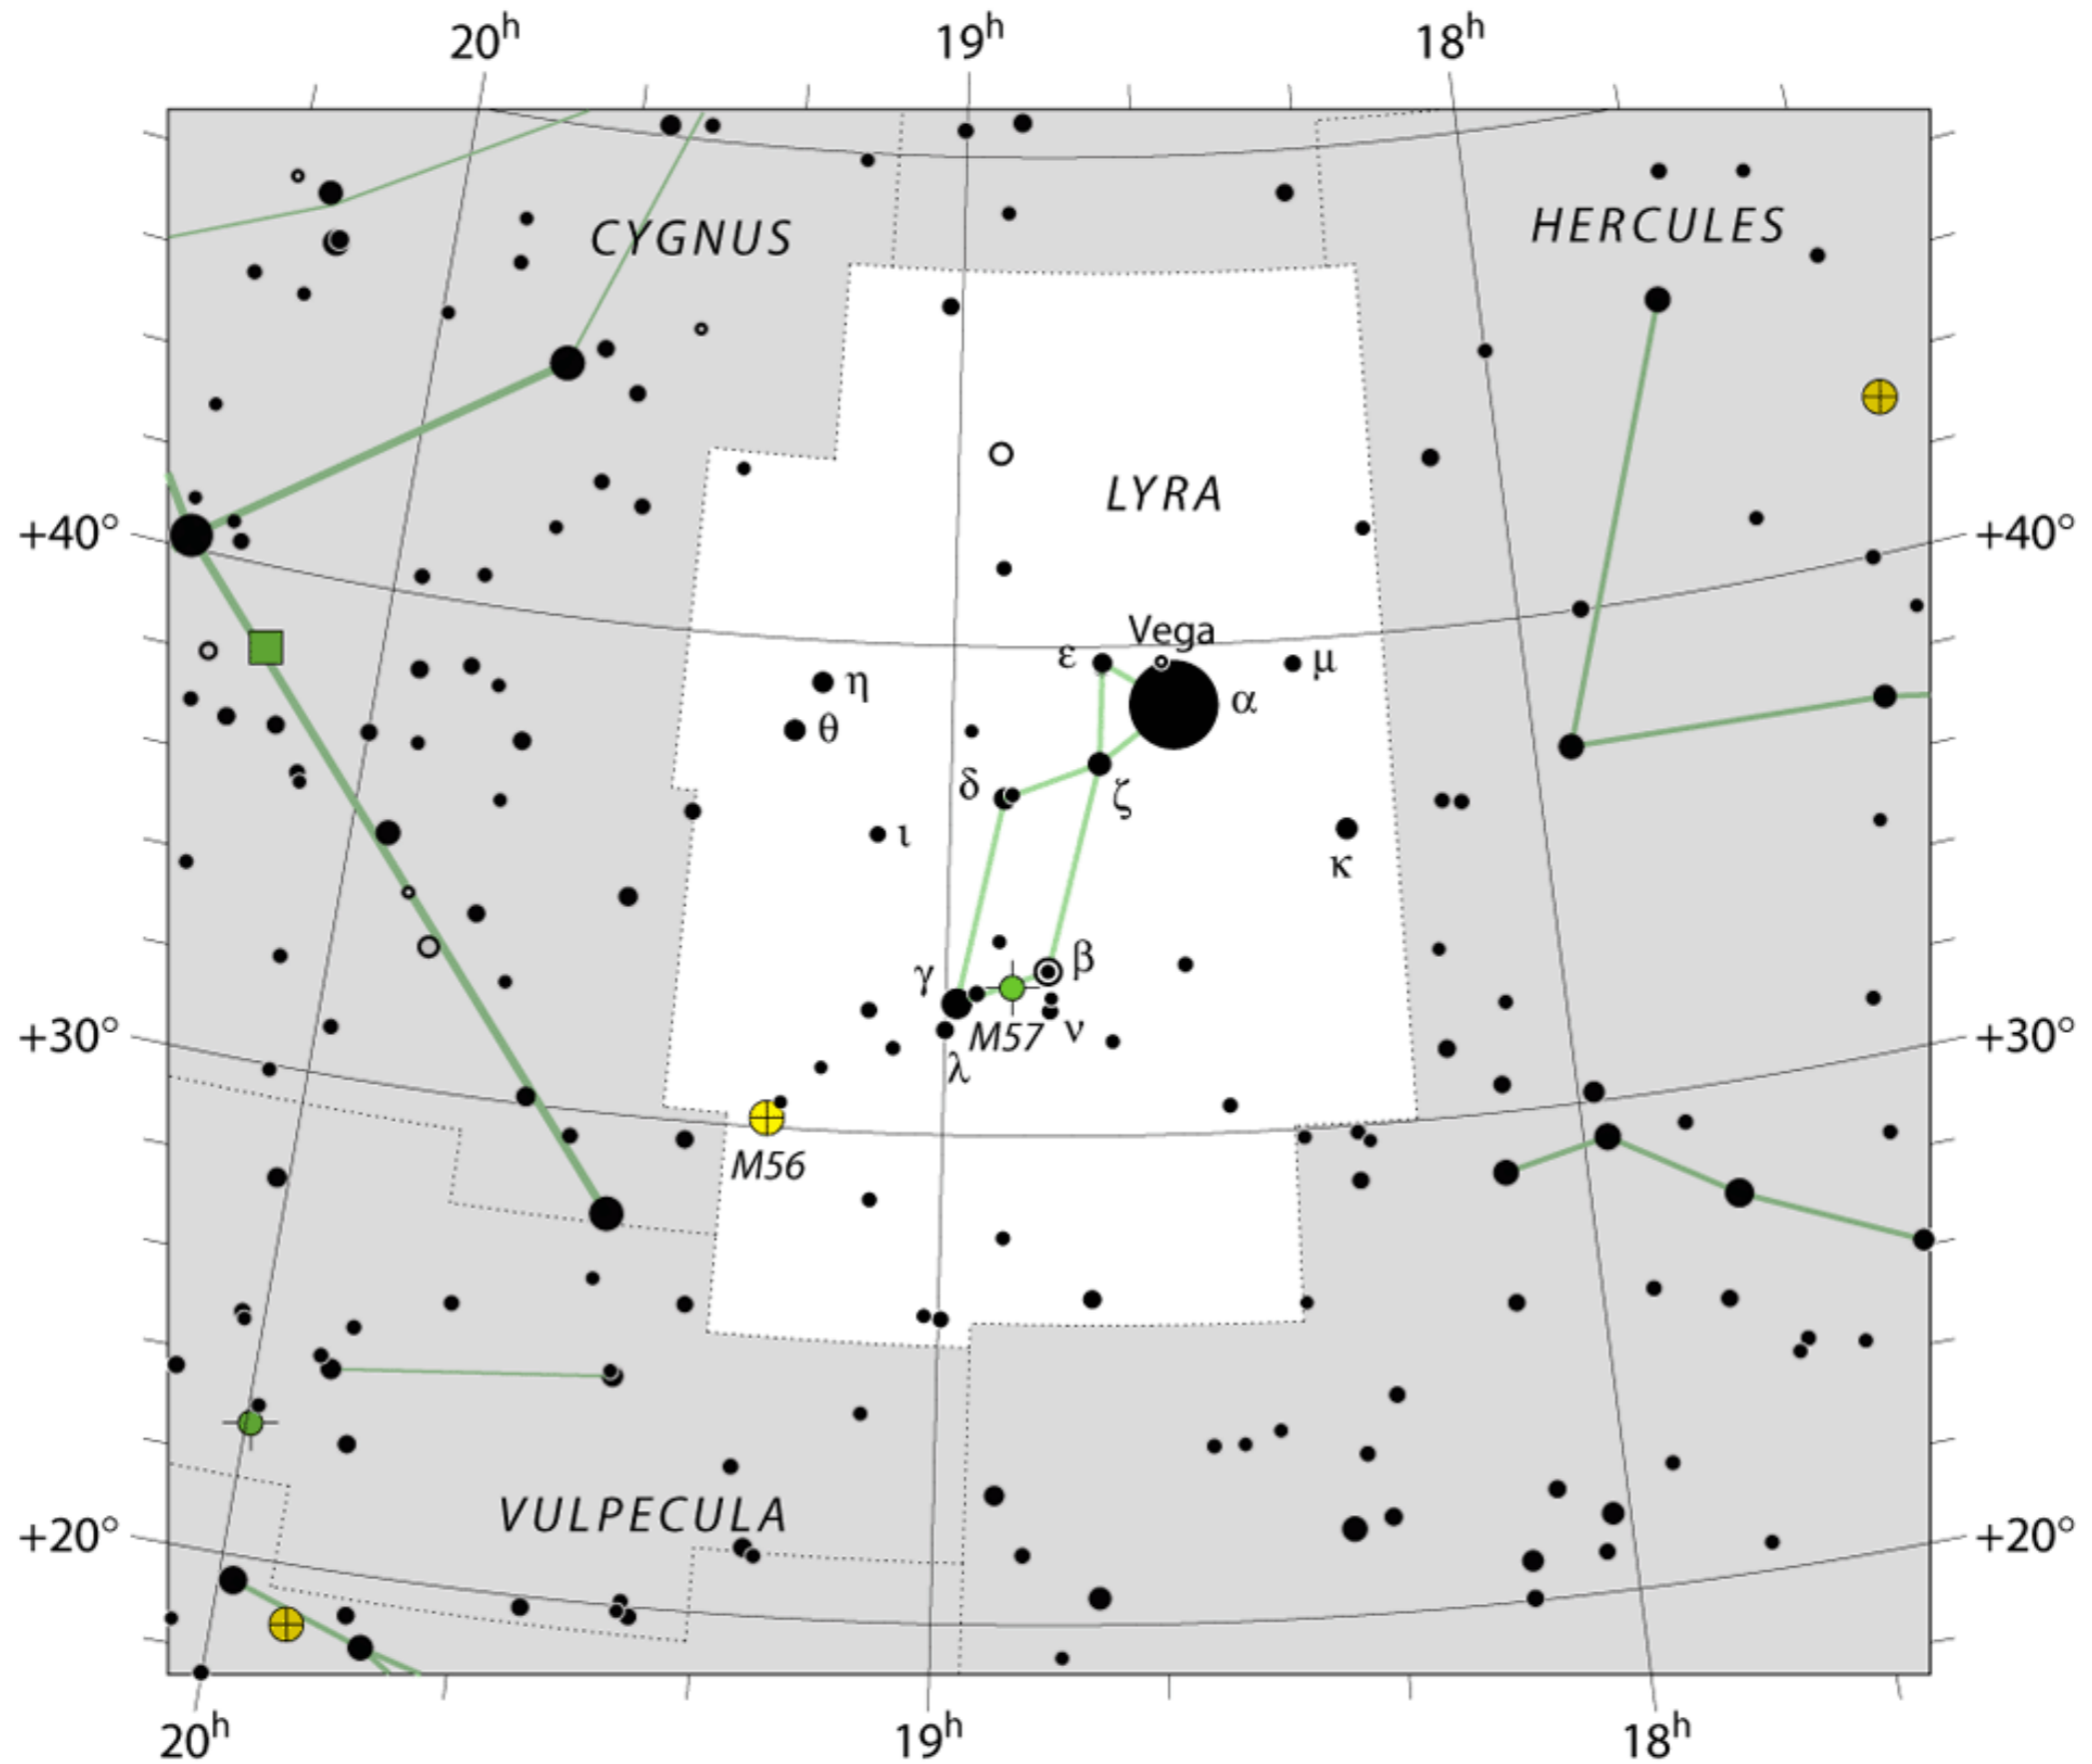

Lyra - The Lyre

Lyra - The Lyre

Lyra - The Lyre

Neighbourhood

N

Cygnus

Hercules

Vulpecula

Lyra - The Lyre

Visibility - Summer

22:00 GMT transit - July

Double stars - $\alpha\beta\gamma\delta\zeta\varepsilon\theta$

Type	NGC/IC	Messier/Caldwell	Name
GC	NGC6779	M56	
PN	NGC6720	M57	Ring Nebula