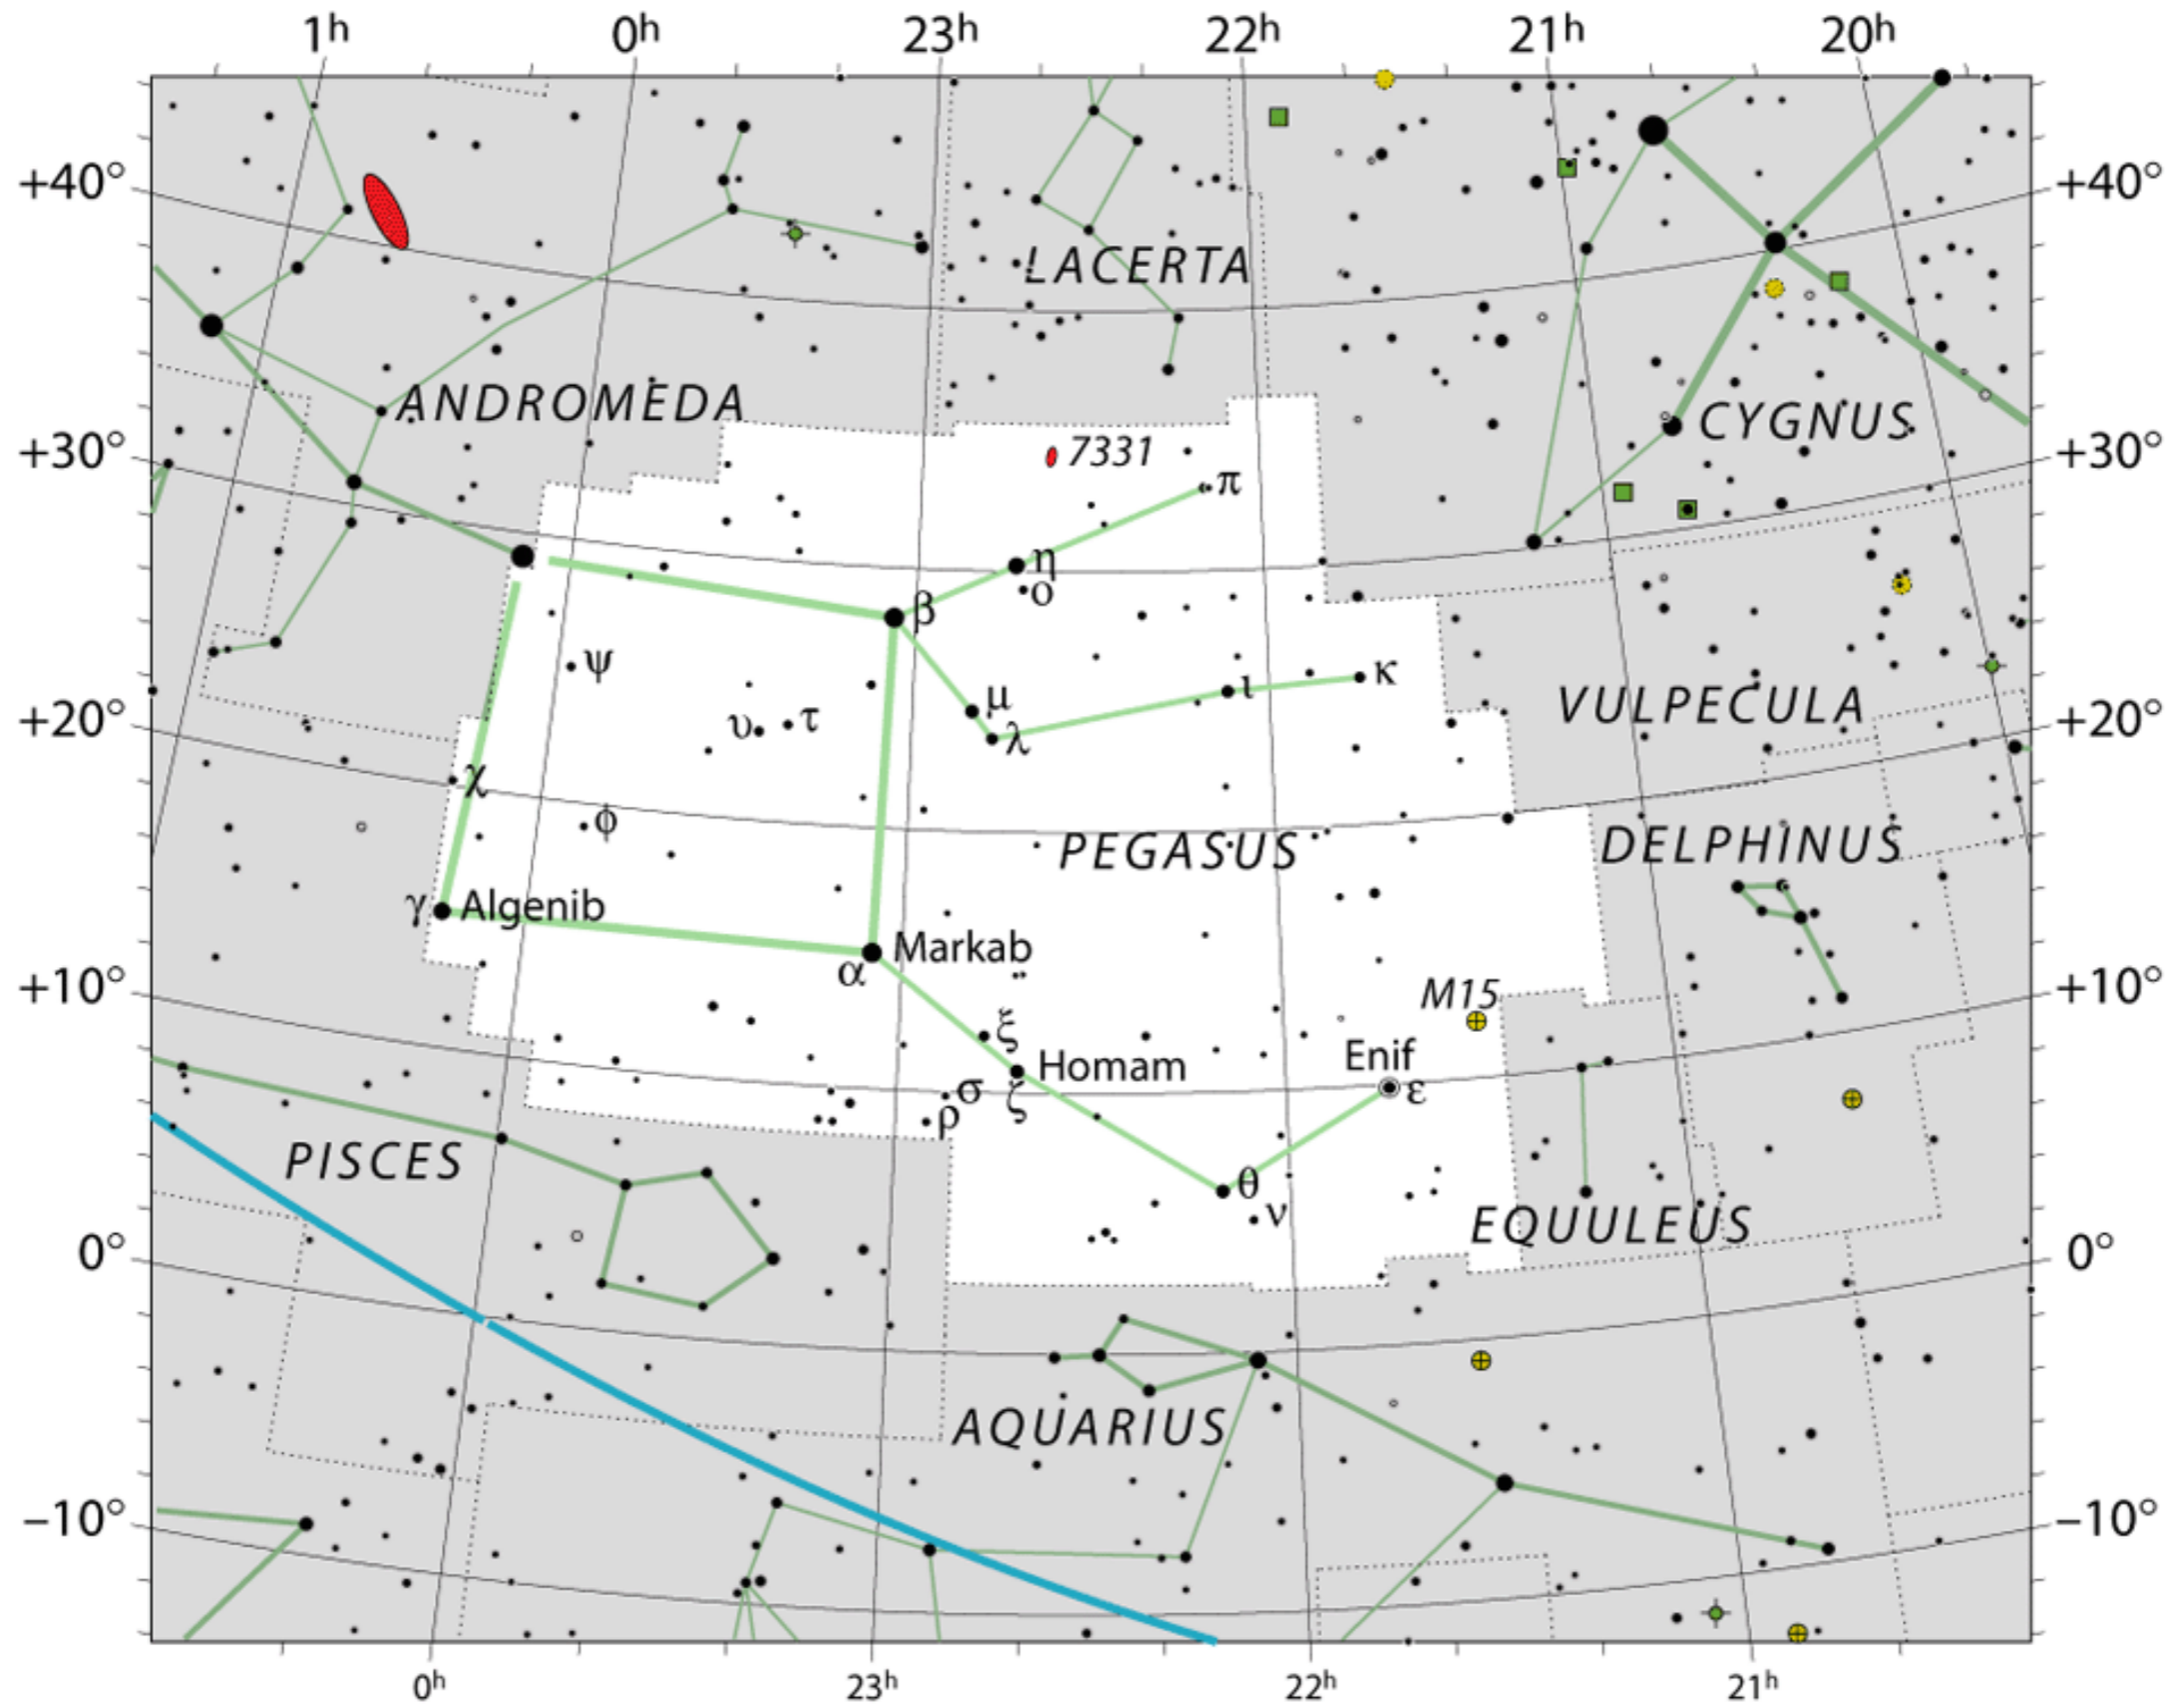

# Pegasus - the Winged Horse

Northeast, Autumn Evenings

# Pegasus - the Winged Horse

# Pegasus - the Winged Horse

Neighbourhood

N

Lacerta

Andromeda

Cygnus

Vulpecula

Equuleus

# Pegasus - the Winged Horse

Visibility - Autumn

22:00 GMT transit - October

Double stars - βγεζειχ

Type	NGC/IC	Messier/Caldwell	Name
GC	NGC 7078	M15	
SG	NGC 7331	C30	
SG	NGC 7814	C43	
SG	NGC 7479	C44	
SG	NGC 7317-20		Stephan's Quintet