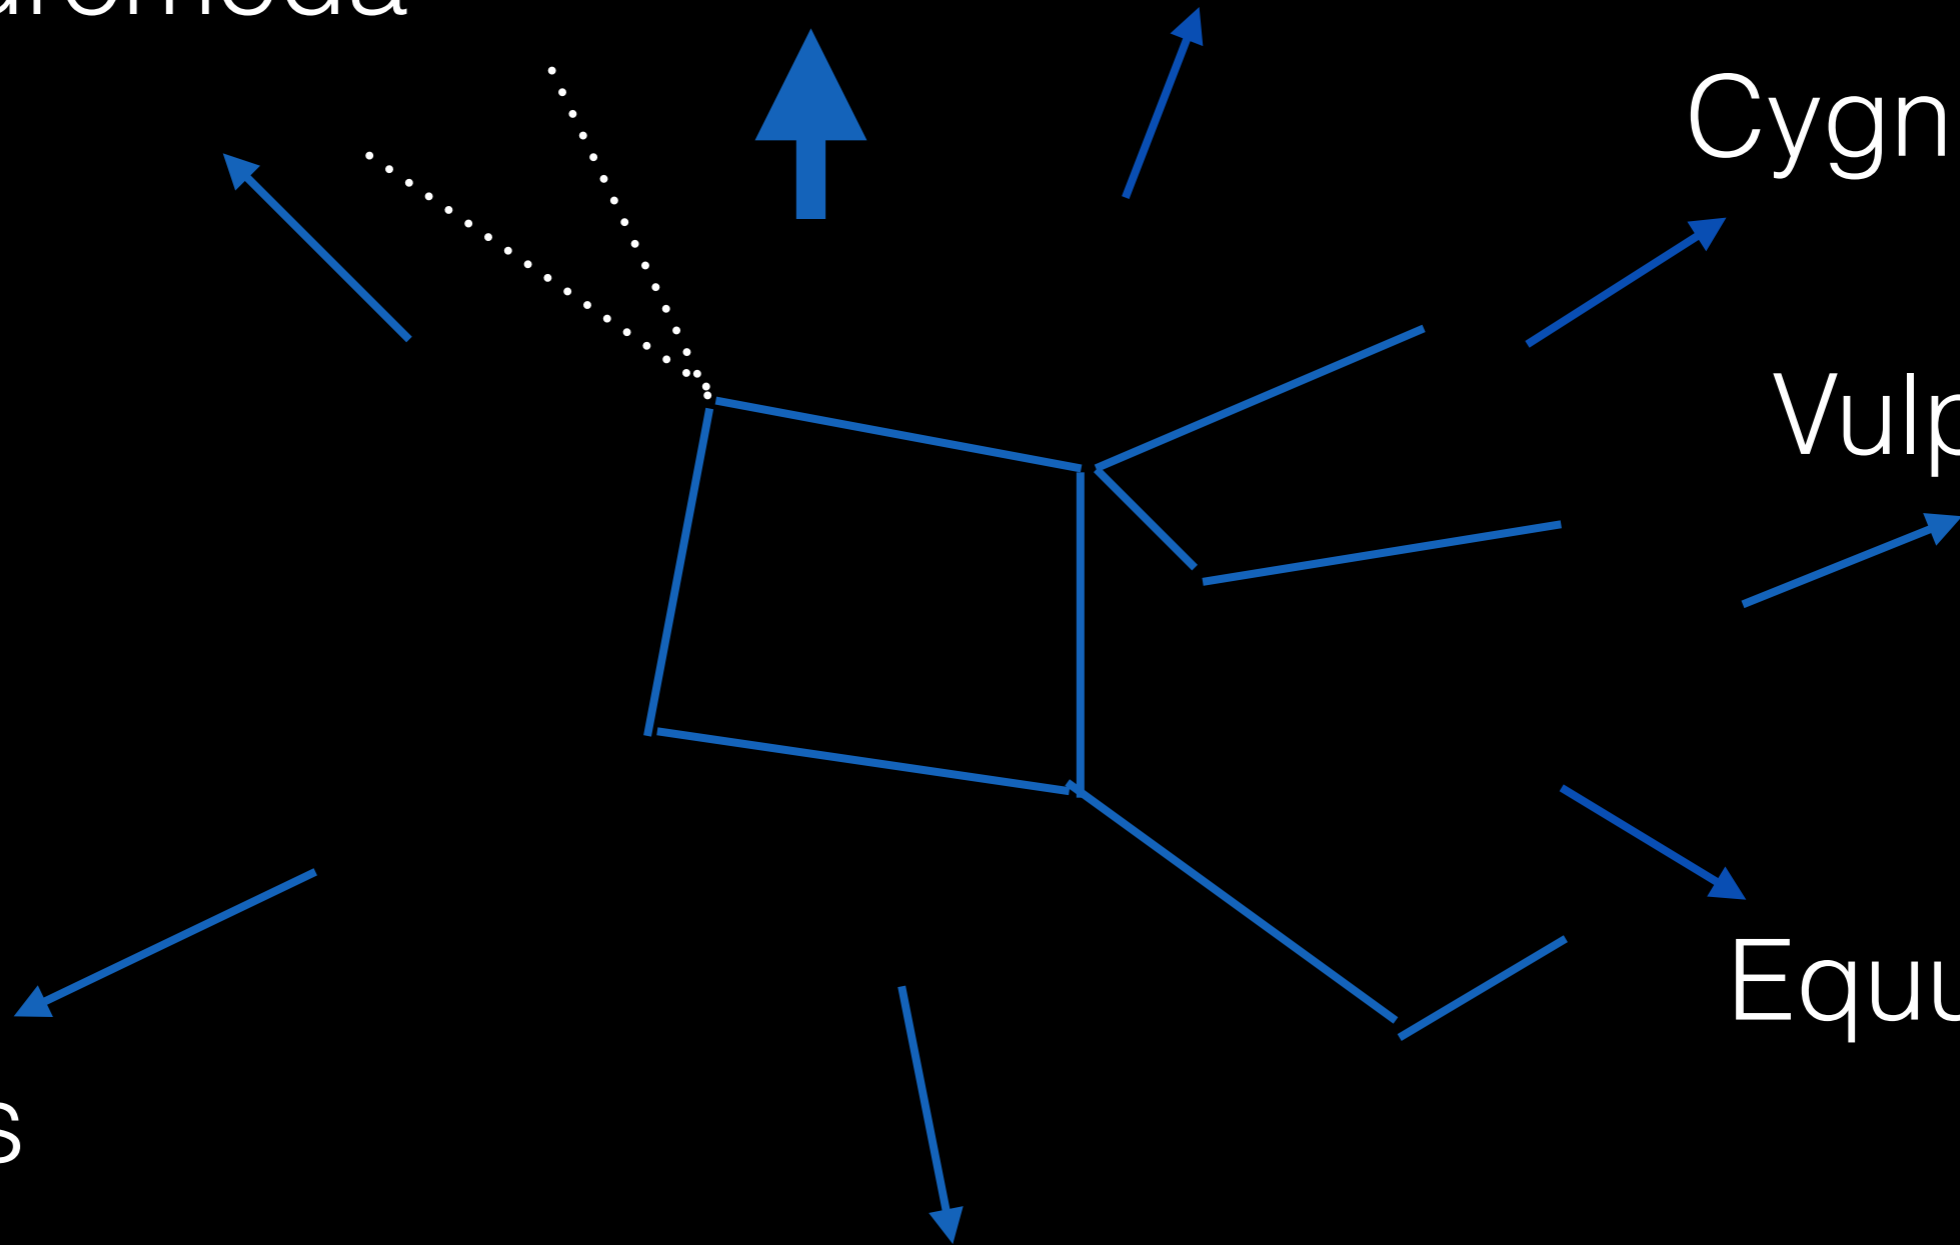

# Pegasus - the Winged Horse

# Pegasus - the Winged Horse

Neighbourhood

N

Lacerta

Andromeda

Cygnus

Vulpecula

Equuleus

# Pegasus - the Winged Horse

Visibility - Autumn

22:00 GMT transit - October

Double stars - βγεζειχ

Type	NGC/IC	Messier/Caldwell	Name
GC	NGC 7078	M15	
SG	NGC 7331	C30	
SG	NGC 7814	C43	
SG	NGC 7479	C44	
SG	NGC 7317-20		Stephan's Quintet