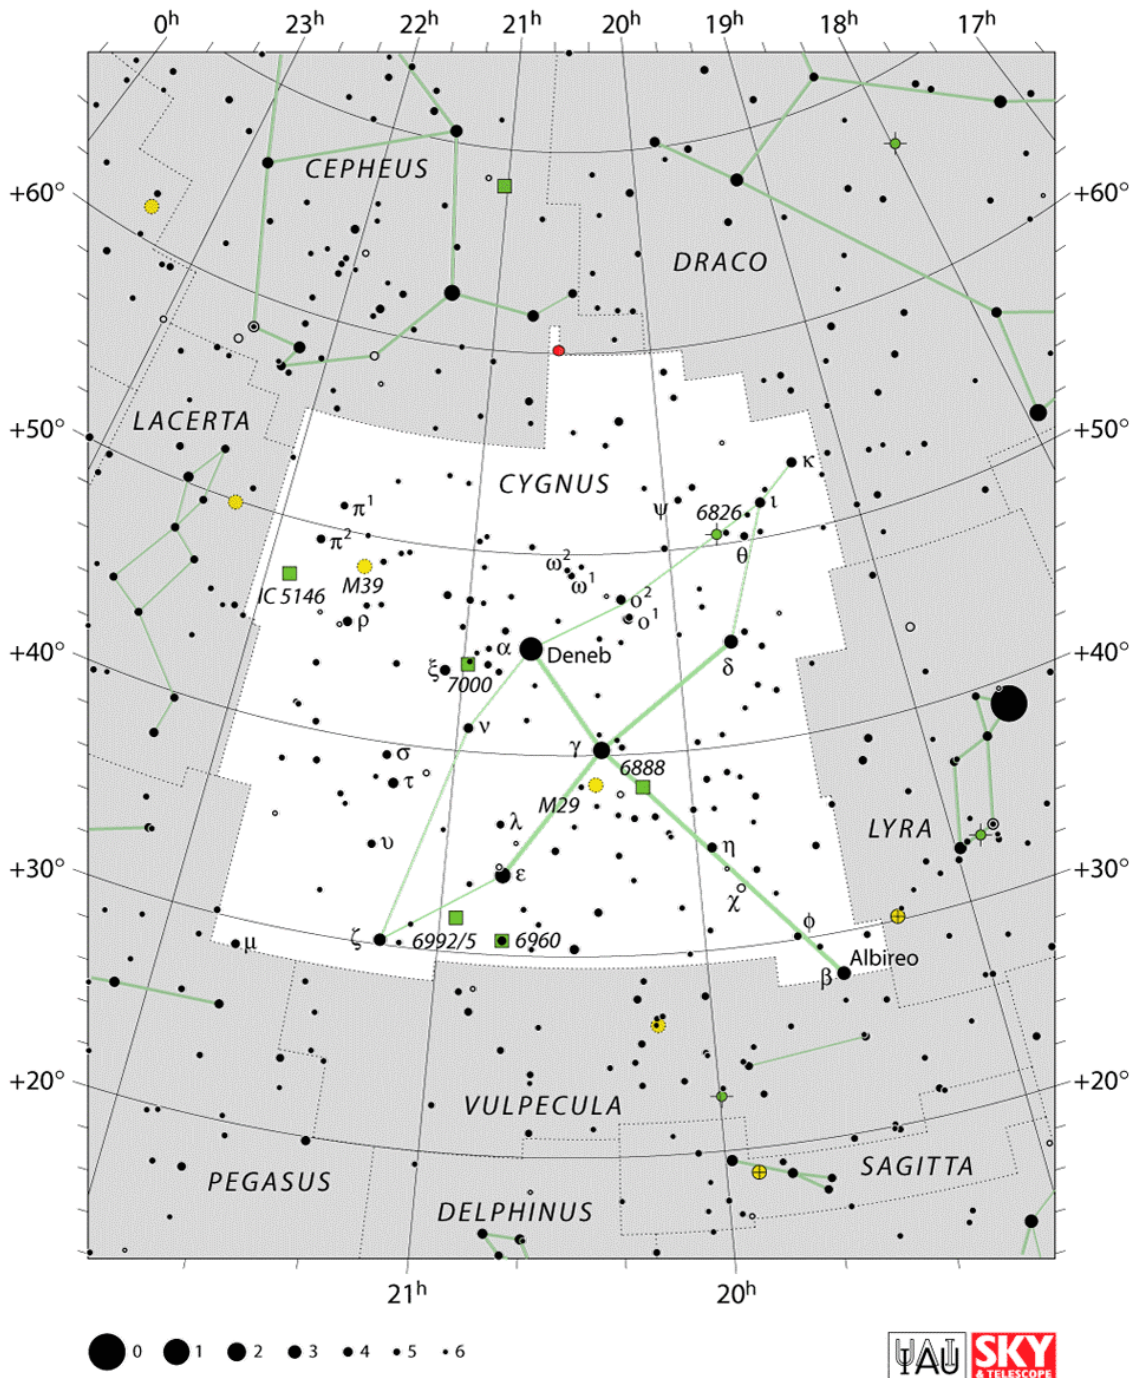

# Star map of Cygnus (The Swan)

Using the Star map  
it is possible to  
locate  $\chi$  Cygni